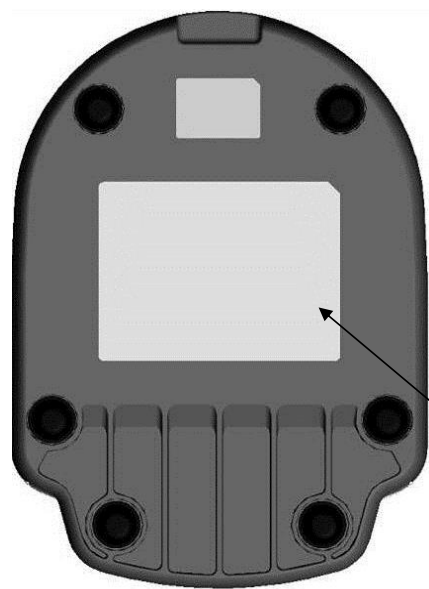

Label

1) Identification (Rating label)

2) Location of rating label

**Location of
Rating Label**

Bottom View

*** Dimensions of Biometric Reader (PC-KCB120)**

69mm/2.7inch (W) x 97mm/3.8inch (D) x 79mm/3.1inch (H)