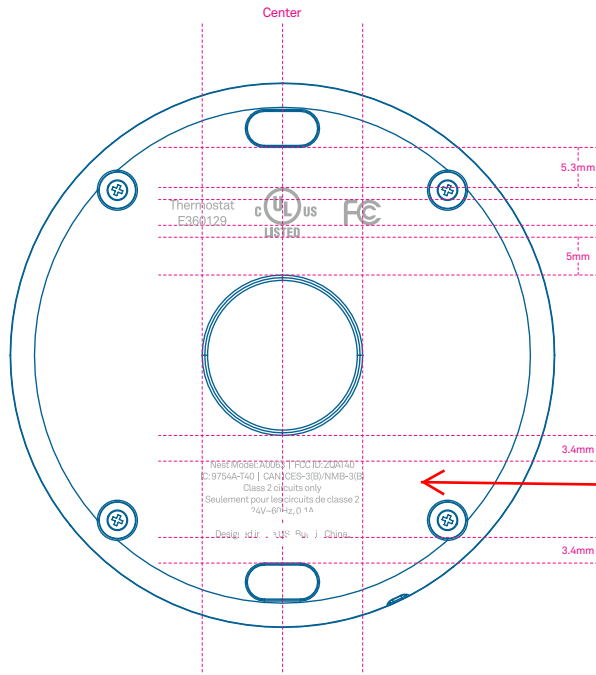

Nest Thermostat E
Model Number: A0063

FCC & IC ID Location
FCC ID: ZQAT40. Model: A0063
IC: 9754A-T40 Model: A0063
CAN ICES-3(B)/NMB-3(B)