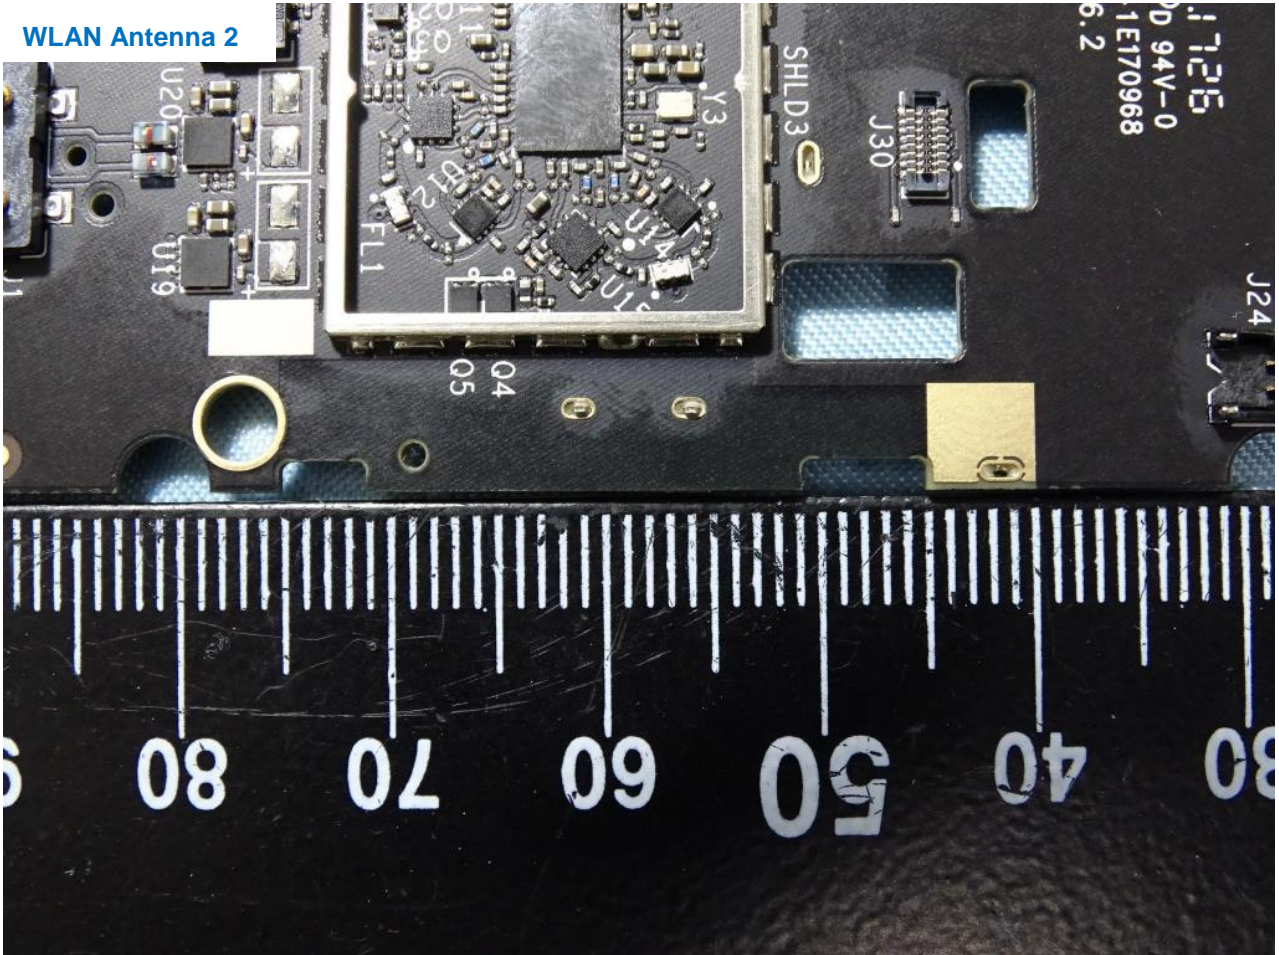

Model Name: A0077

Model Name: A0077

Model Name: A0077

**Model Name: A0077**

Model Name: A0077

WLAN & BLE Antenna 1

Model Name: A0077

WLAN Antenna 2