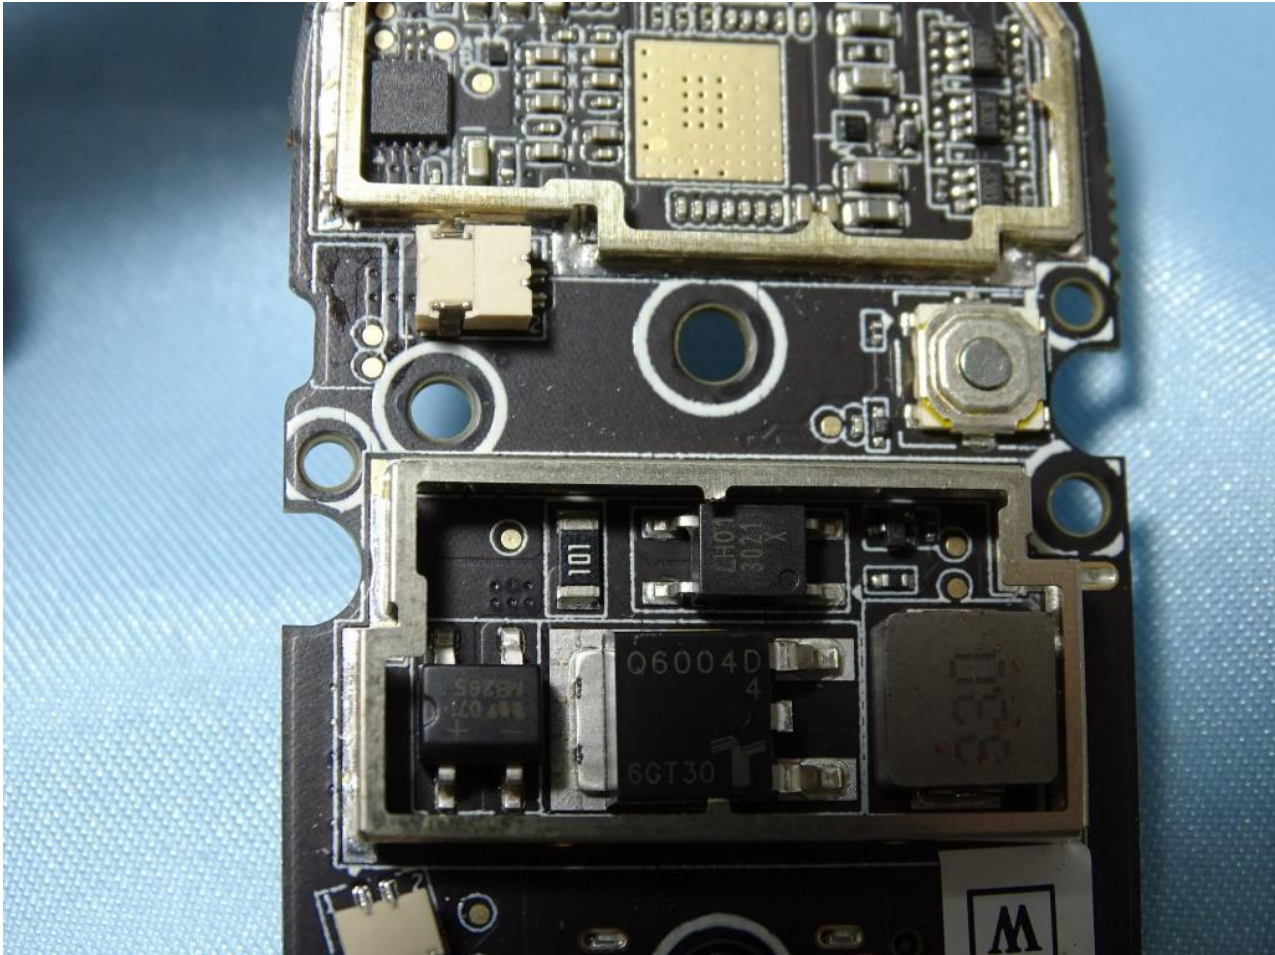

Model Name: A0077

Model Name: A0077

Model Name: A0077

Model Name: A0077

Model Name: A0077

Model Name: A0077

Model Name: A0077

Model Name: A0077

Model Name: A0077

Model Name: A0077

Model Name: A0077

**Model Name: A0077**

Model Name: A0077

WLAN & BLE Antenna 1

Model Name: A0077

WLAN Antenna 2