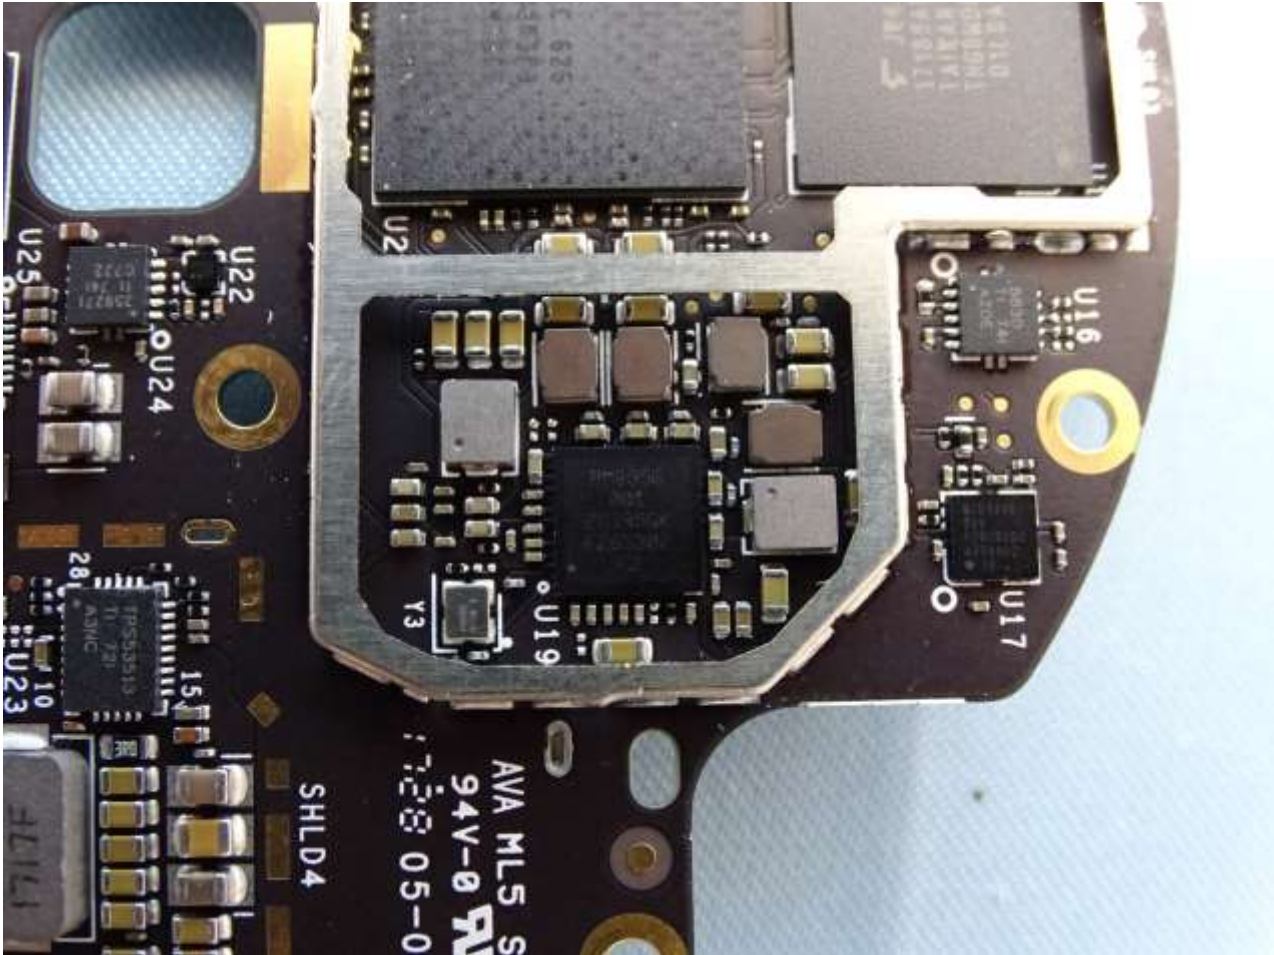

Model Name: Nest Cam IQ / Model Number: A0055

Model Name: Nest Cam IQ / Model Number: A0055

Model Name: Nest Cam IQ / Model Number: A0055

Model Name: Nest Cam IQ / Model Number: A0055

Model Name: Nest Cam IQ / Model Number: A0055

Model Name: Nest Cam IQ / Model Number: A0055

Model Name: Nest Cam IQ / Model Number: A0055

WLAN & BLE Antenna 0

Model Name: Nest Cam IQ / Model Number: A0055

Model Name: Nest Cam IQ / Model Number: A0055