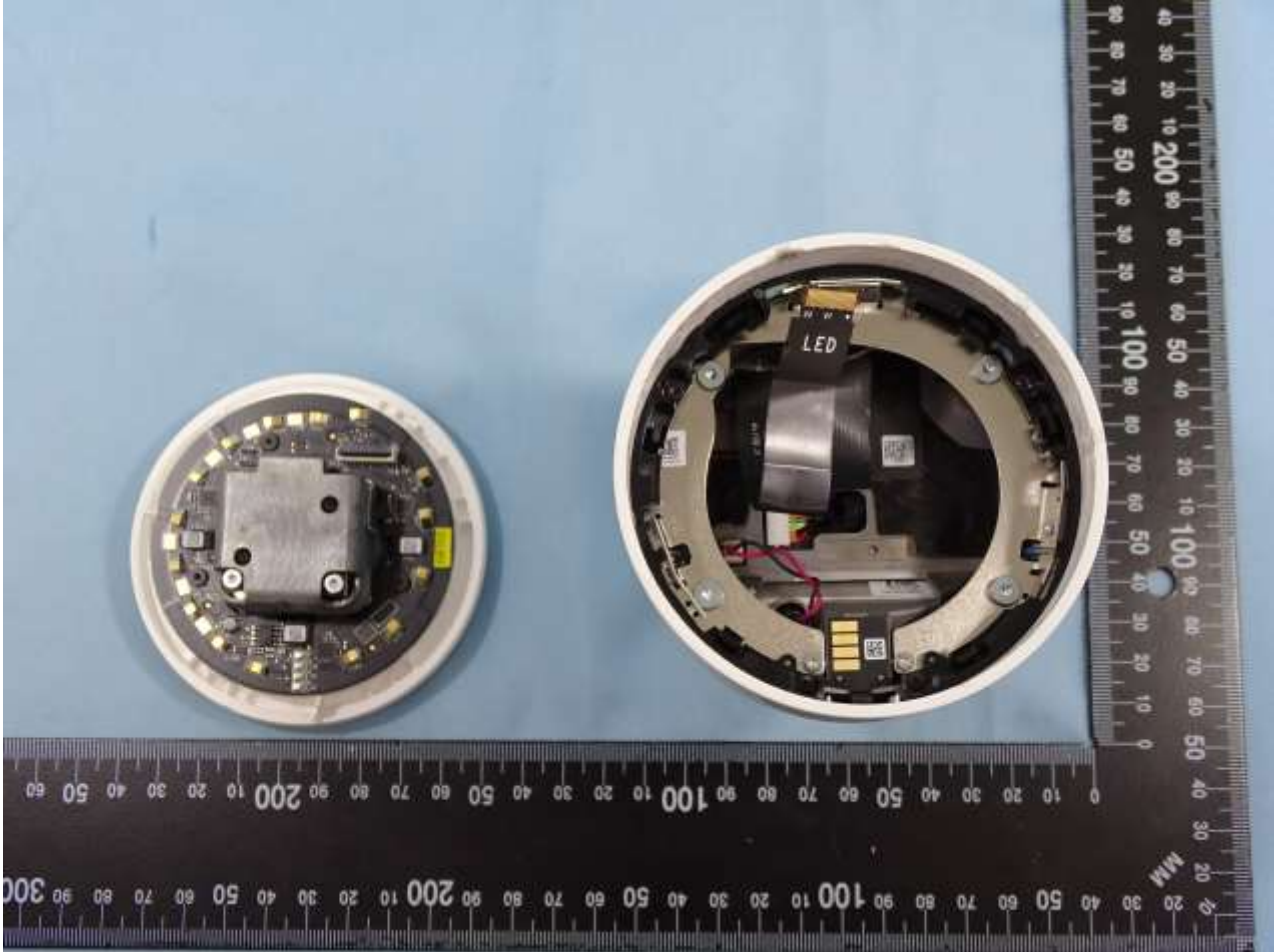

3. Internal Photograph of EUT

Model Name: Nest Cam IQ / Model Number: A0055

Model Name: Nest Cam IQ / Model Number: A0055

Model Name: Nest Cam IQ / Model Number: A0055

Model Name: Nest Cam IQ / Model Number: A0055

Model Name: Nest Cam IQ / Model Number: A0055

Model Name: Nest Cam IQ / Model Number: A0055

Model Name: Nest Cam IQ / Model Number: A0055

Model Name: Nest Cam IQ / Model Number: A0055

Model Name: Nest Cam IQ / Model Number: A0055