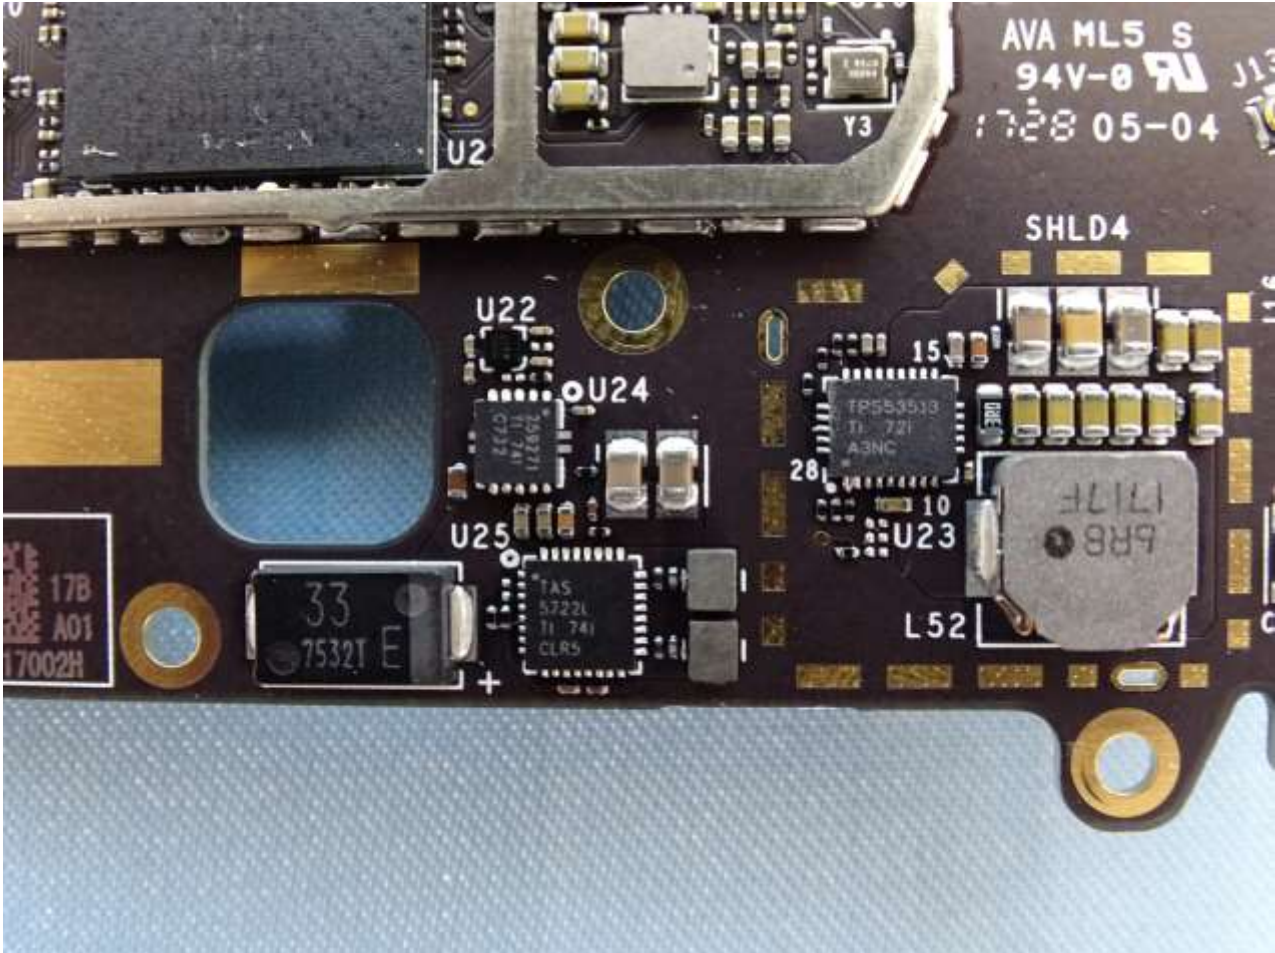

3. Internal Photograph of EUT

Model Name: Nest Cam IQ / Model Number: A0055

Model Name: Nest Cam IQ / Model Number: A0055

Model Name: Nest Cam IQ / Model Number: A0055

Model Name: Nest Cam IQ / Model Number: A0055

Model Name: Nest Cam IQ / Model Number: A0055

Model Name: Nest Cam IQ / Model Number: A0055

Model Name: Nest Cam IQ / Model Number: A0055

Model Name: Nest Cam IQ / Model Number: A0055

Model Name: Nest Cam IQ / Model Number: A0055