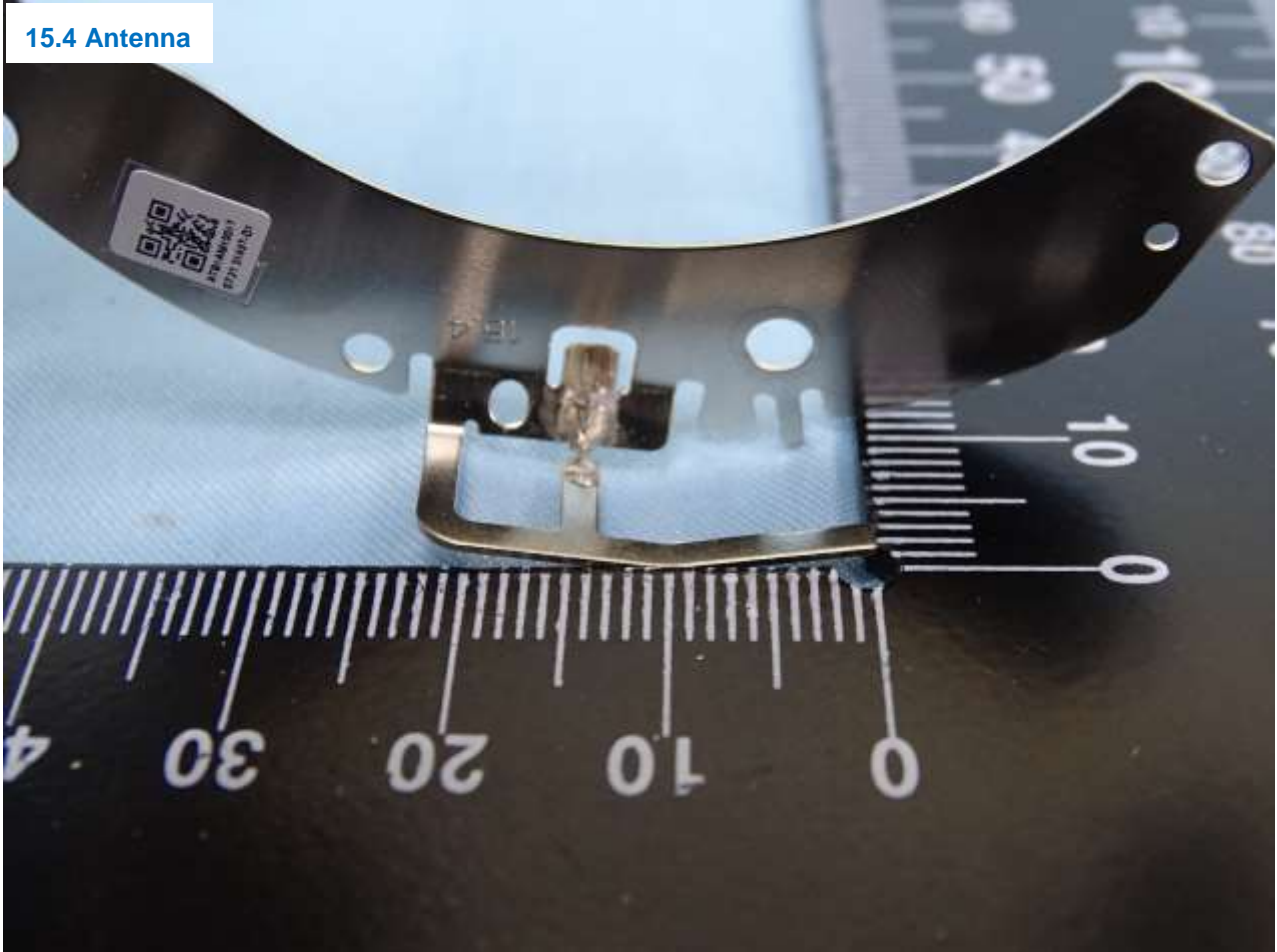

WLAN & BLE Antenna 1

Model Name: Nest Cam IQ / Model Number: A0055

Model Name: Nest Cam IQ / Model Number: A0055

15.4 Antenna

Model Name: Nest Cam IQ / Model Number: A0055