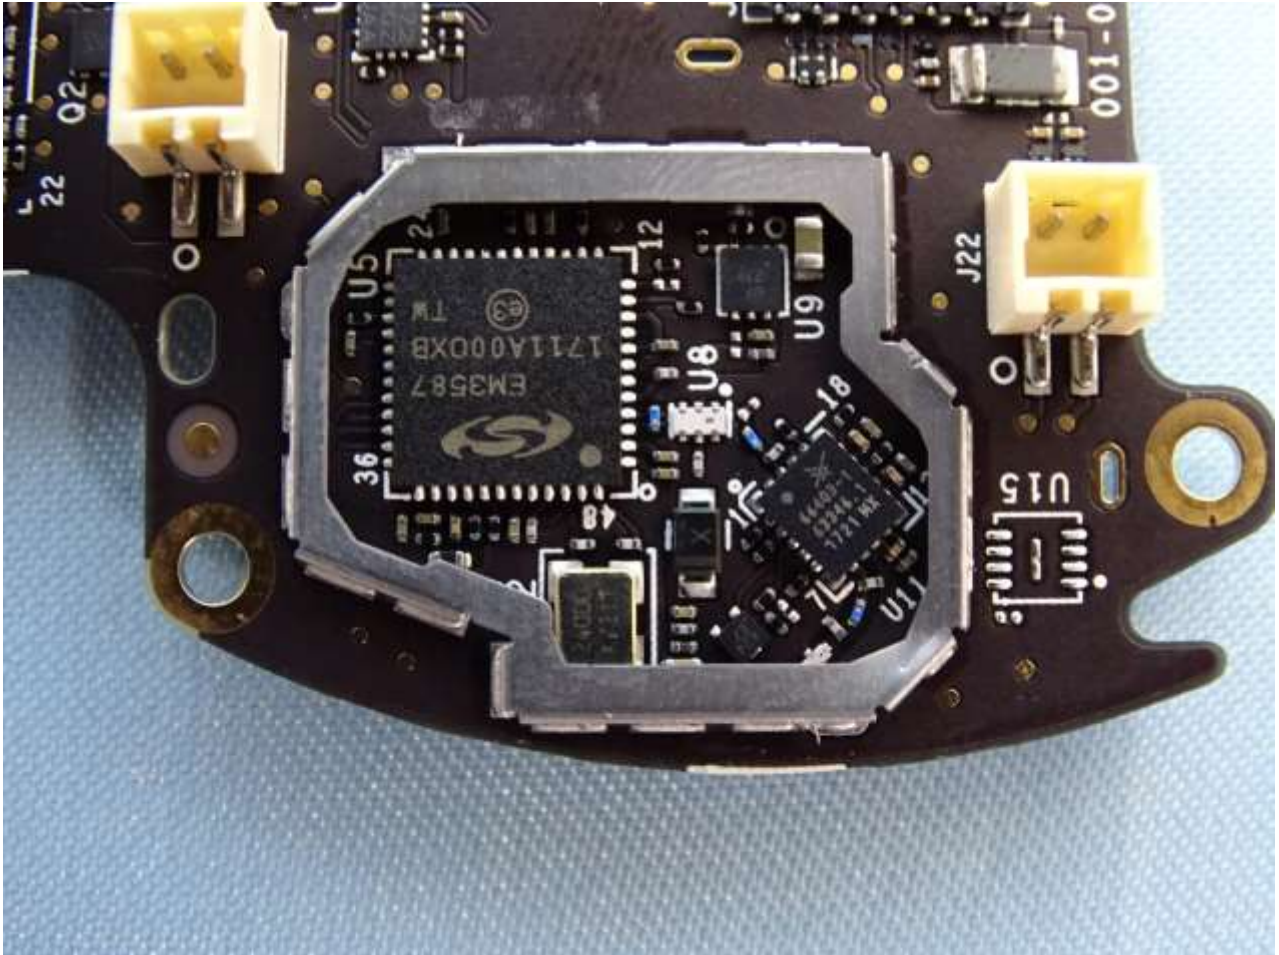

3. Internal Photograph of EUT

Model Name: Nest Cam IQ / Model Number: A0055

Model Name: Nest Cam IQ / Model Number: A0055

Model Name: Nest Cam IQ / Model Number: A0055

Model Name: Nest Cam IQ / Model Number: A0055

Model Name: Nest Cam IQ / Model Number: A0055

Model Name: Nest Cam IQ / Model Number: A0055

Model Name: Nest Cam IQ / Model Number: A0055

Model Name: Nest Cam IQ / Model Number: A0055

Model Name: Nest Cam IQ / Model Number: A0055