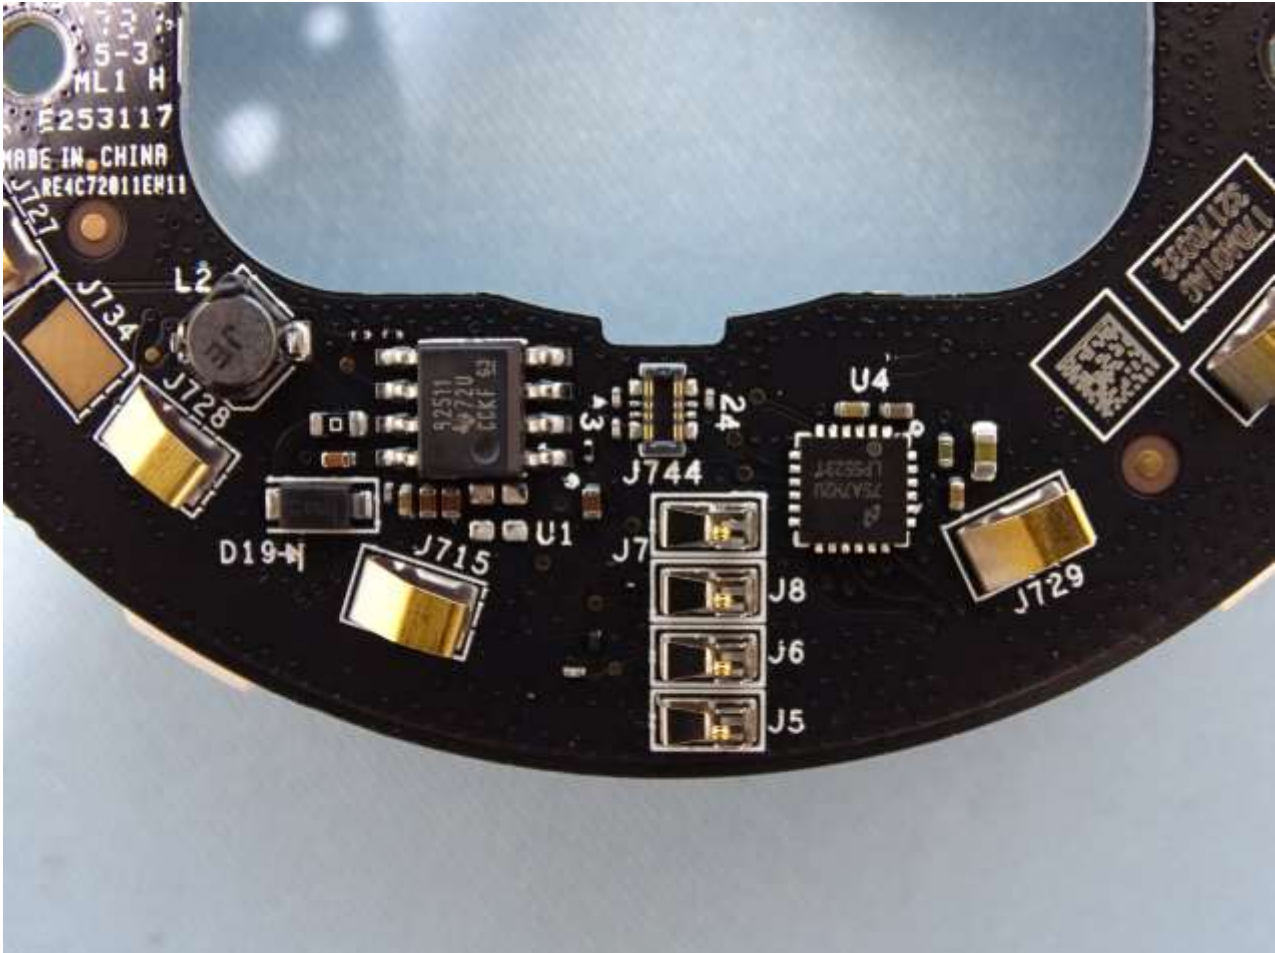

3. Internal Photograph of EUT

Model Name: Nest Cam IQ / Model Number: A0055

Model Name: Nest Cam IQ / Model Number: A0055

Model Name: Nest Cam IQ / Model Number: A0055

Model Name: Nest Cam IQ / Model Number: A0055

Model Name: Nest Cam IQ / Model Number: A0055

Model Name: Nest Cam IQ / Model Number: A0055

Model Name: Nest Cam IQ / Model Number: A0055

Model Name: Nest Cam IQ / Model Number: A0055

Model Name: Nest Cam IQ / Model Number: A0055