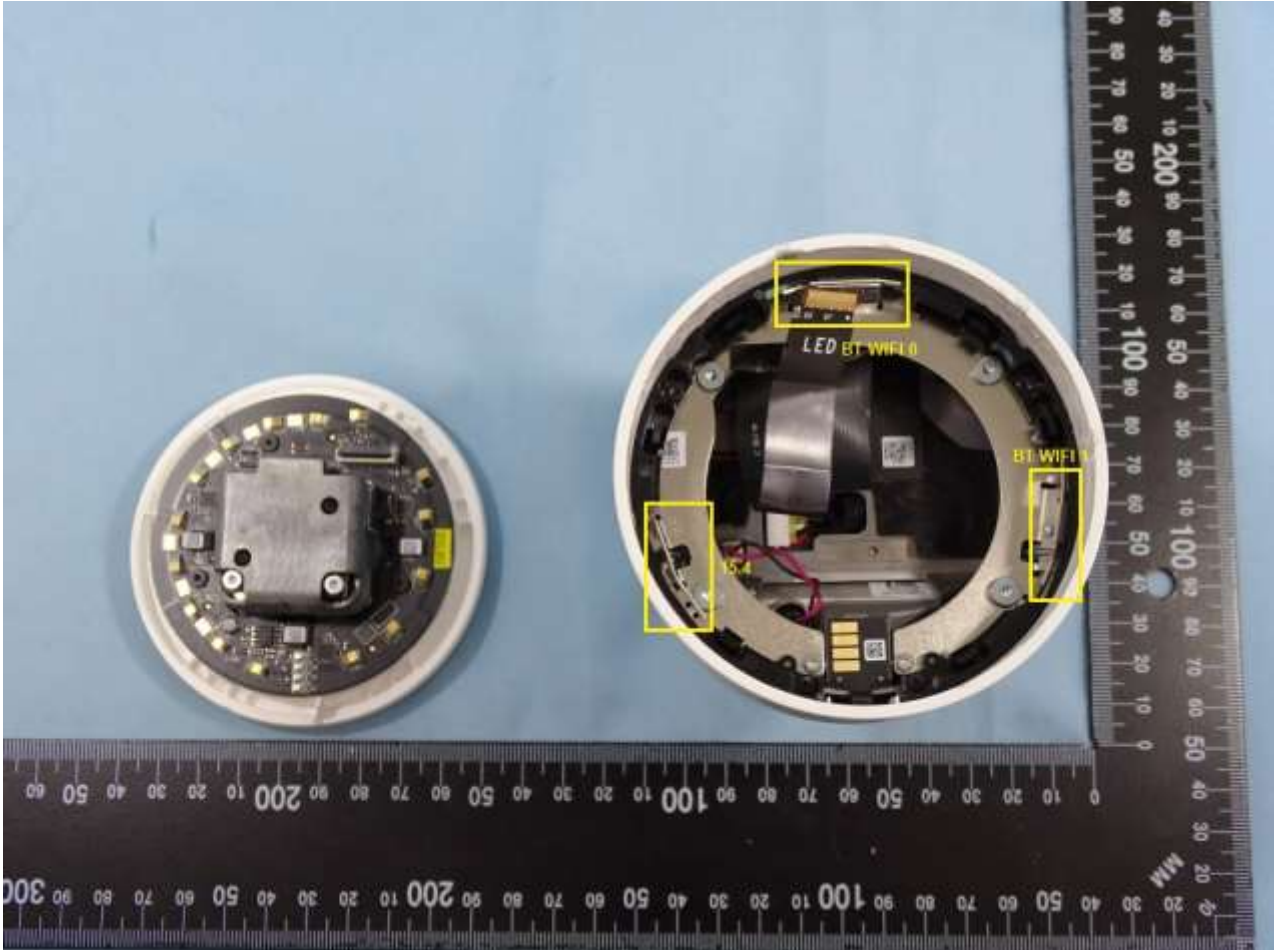

3. Internal Photograph of EUT

Model Name: Nest Cam IQ / Model Number: A0055

Model Name: Nest Cam IQ / Model Number: A0055

Model Name: Nest Cam IQ / Model Number: A0055

Model Name: Nest Cam IQ / Model Number: A0055

Model Name: Nest Cam IQ / Model Number: A0055

Model Name: Nest Cam IQ / Model Number: A0055

Model Name: Nest Cam IQ / Model Number: A0055

Model Name: Nest Cam IQ / Model Number: A0055

Model Name: Nest Cam IQ / Model Number: A0055