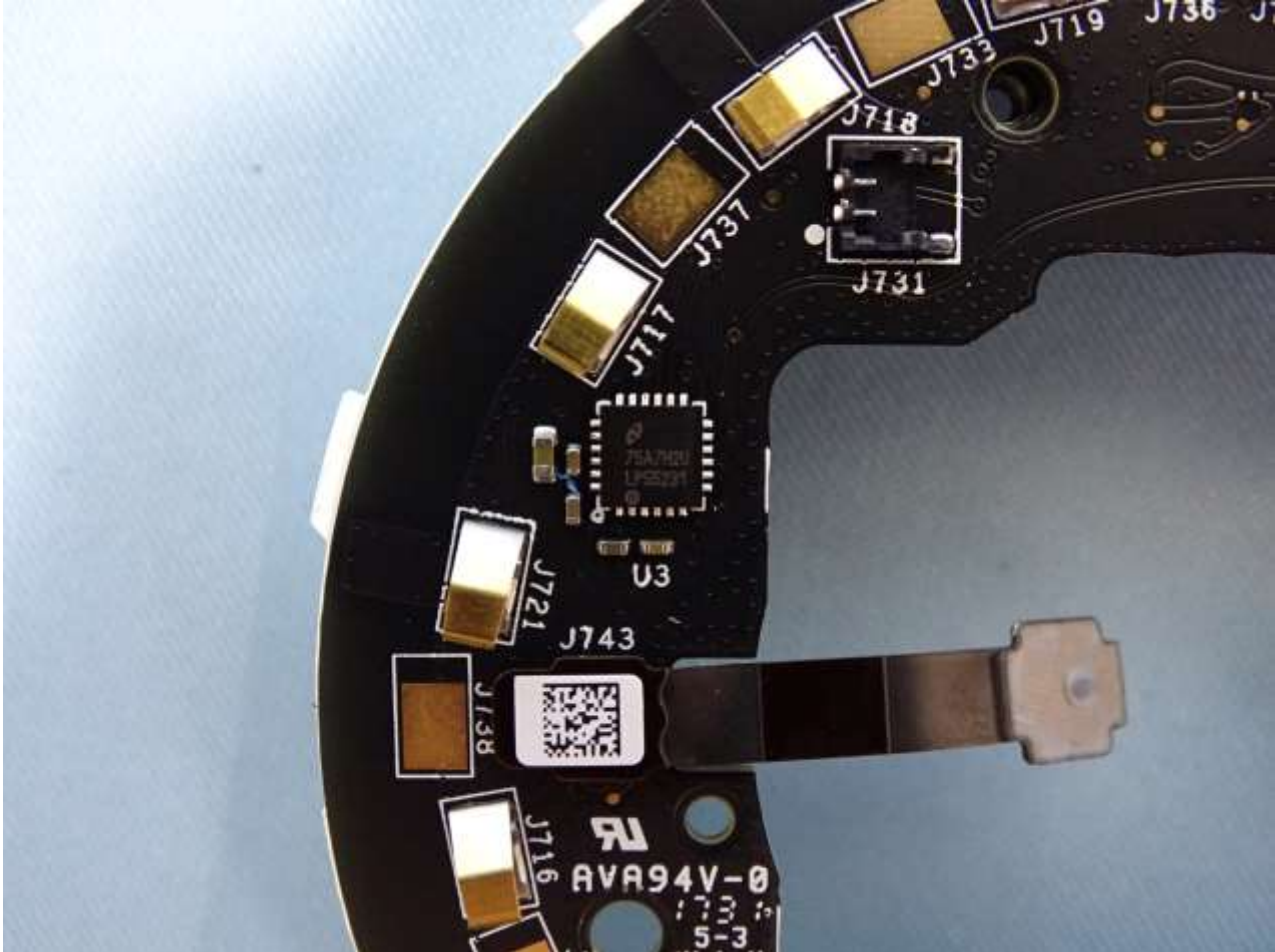

3. Internal Photograph of EUT

Model Name: Nest Cam IQ / Model Number: A0055

Model Name: Nest Cam IQ / Model Number: A0055

Model Name: Nest Cam IQ / Model Number: A0055

Model Name: Nest Cam IQ / Model Number: A0055

Model Name: Nest Cam IQ / Model Number: A0055

Model Name: Nest Cam IQ / Model Number: A0055

Model Name: Nest Cam IQ / Model Number: A0055

Model Name: Nest Cam IQ / Model Number: A0055

Model Name: Nest Cam IQ / Model Number: A0055