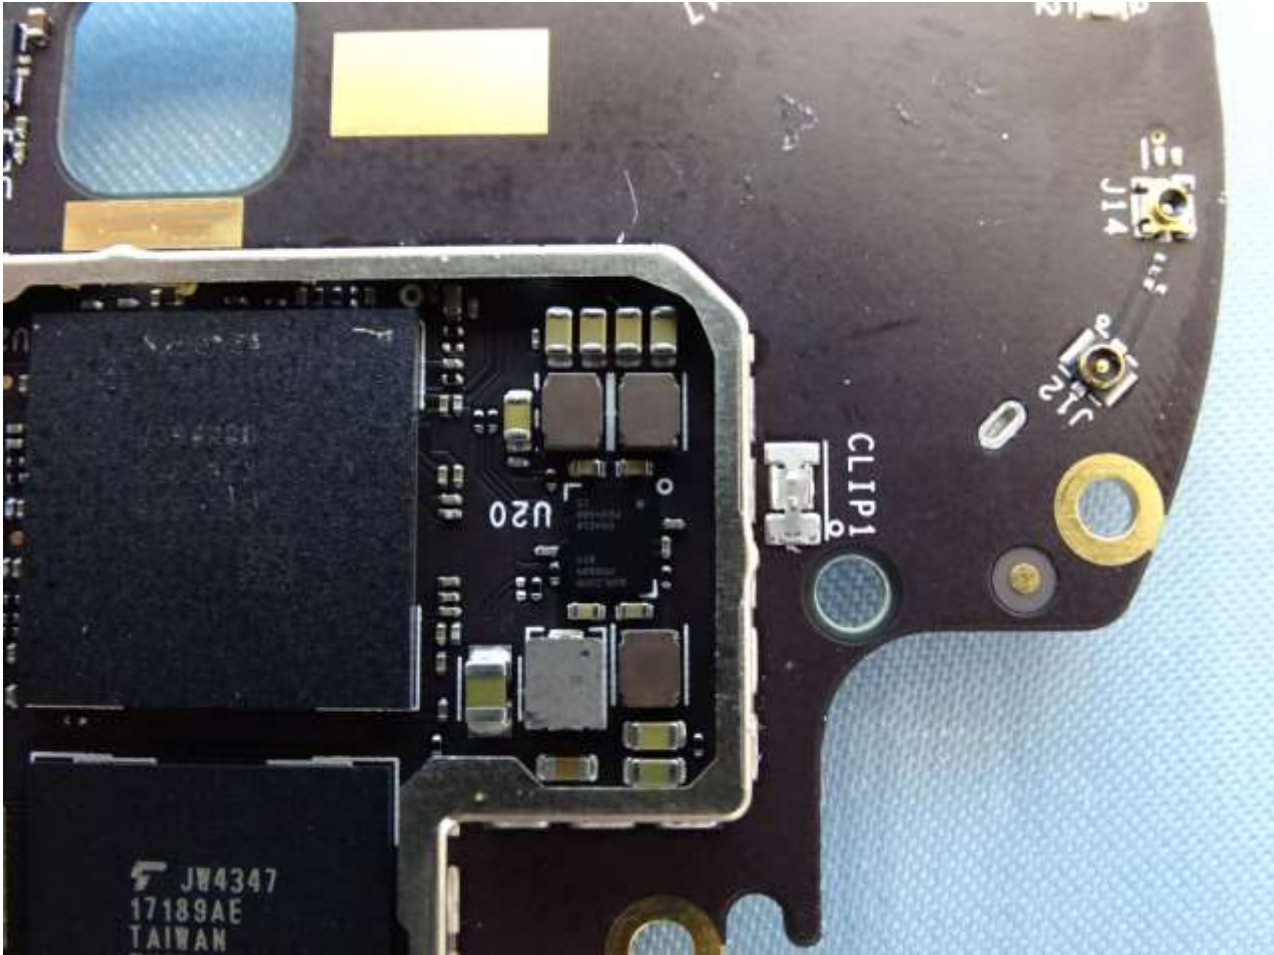

Model Name: Nest Cam IQ / Model Number: A0055

Model Name: Nest Cam IQ / Model Number: A0055

Model Name: Nest Cam IQ / Model Number: A0055

Model Name: Nest Cam IQ / Model Number: A0055

Model Name: Nest Cam IQ / Model Number: A0055

Model Name: Nest Cam IQ / Model Number: A0055

Model Name: Nest Cam IQ / Model Number: A0055

WLAN & BLE Antenna 0

Model Name: Nest Cam IQ / Model Number: A0055

Model Name: Nest Cam IQ / Model Number: A0055