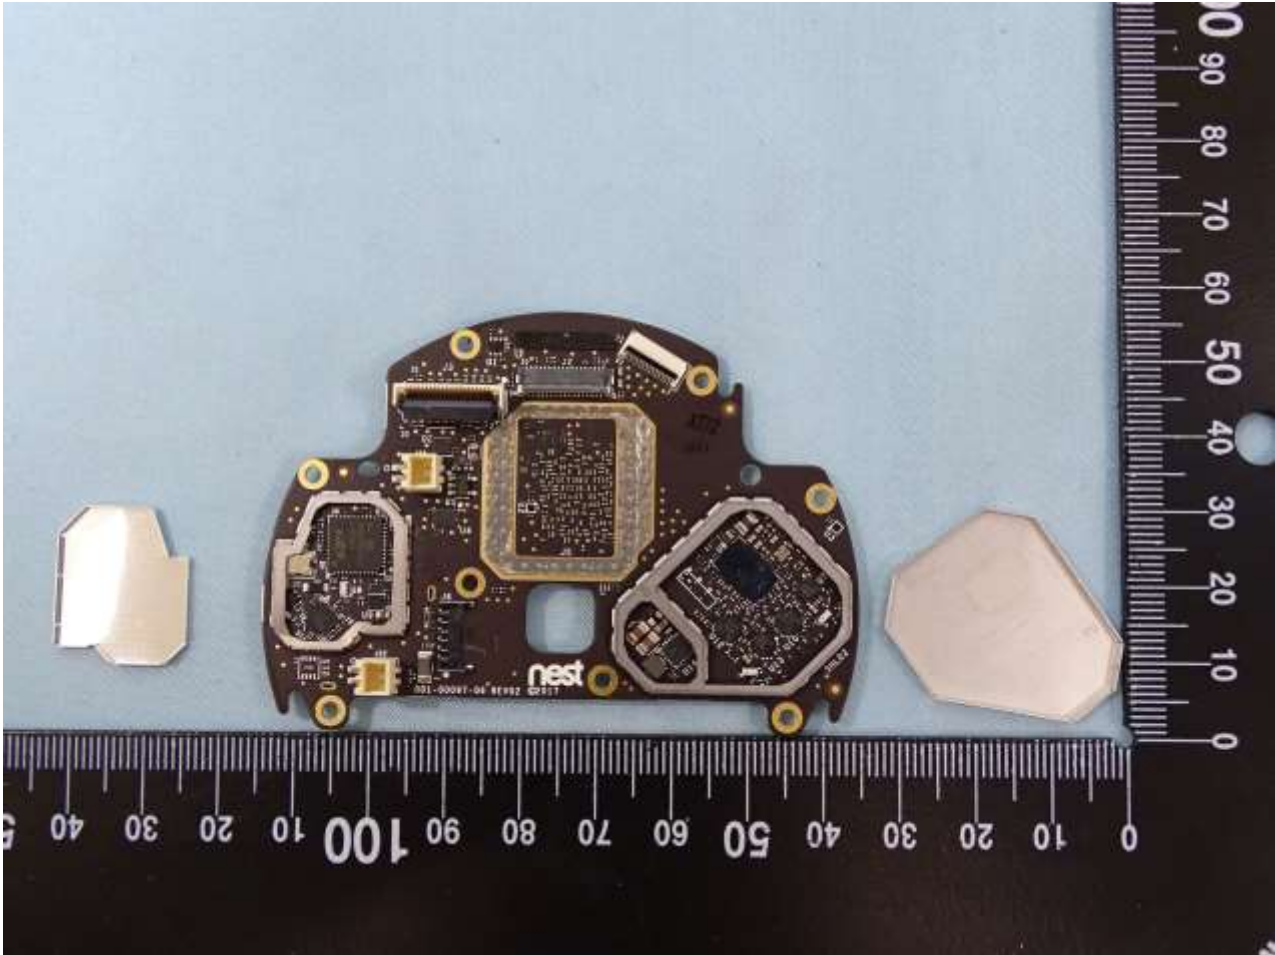

3. Internal Photograph of EUT

Model Name: Nest Cam IQ / Model Number: A0055

Model Name: Nest Cam IQ / Model Number: A0055

Model Name: Nest Cam IQ / Model Number: A0055

Model Name: Nest Cam IQ / Model Number: A0055

Model Name: Nest Cam IQ / Model Number: A0055

Model Name: Nest Cam IQ / Model Number: A0055

Model Name: Nest Cam IQ / Model Number: A0055

Model Name: Nest Cam IQ / Model Number: A0055

Model Name: Nest Cam IQ / Model Number: A0055