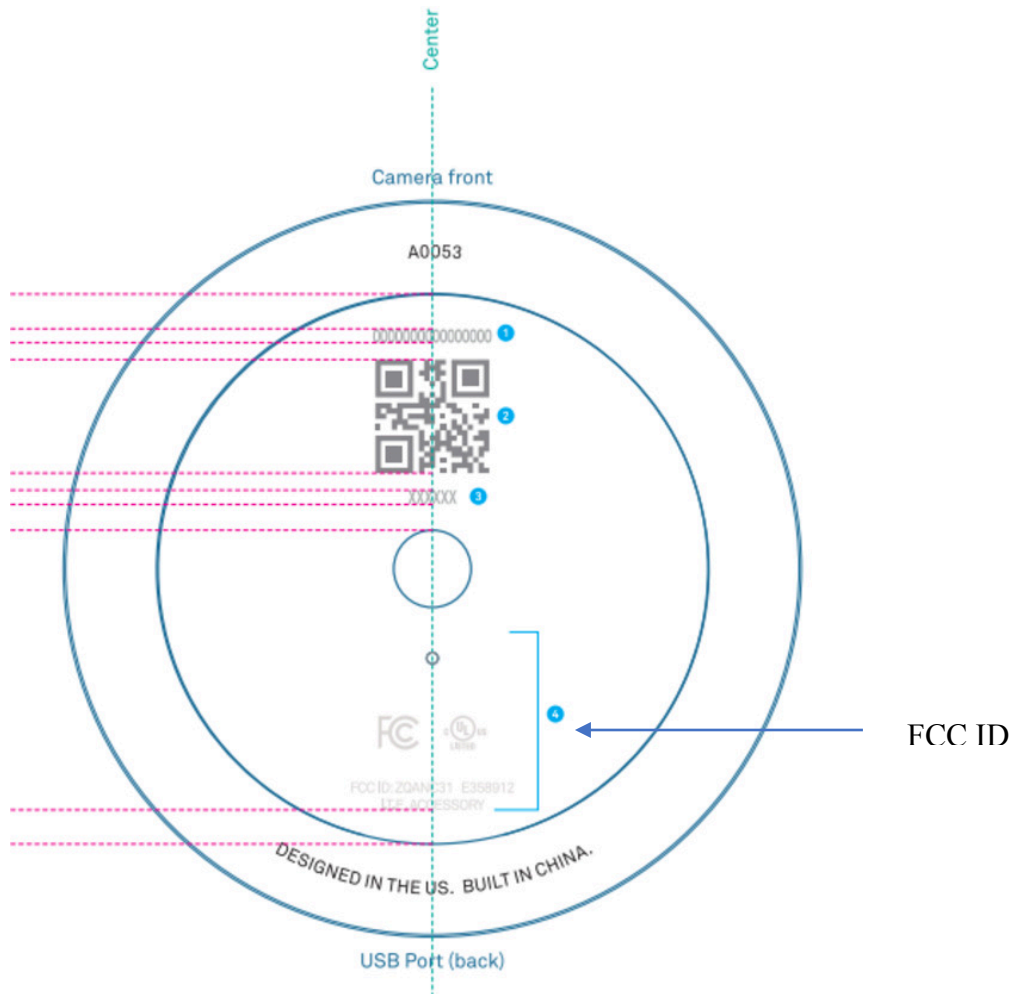

Nest Cam IQ FCC ID Label & Location

Bottom of the base.