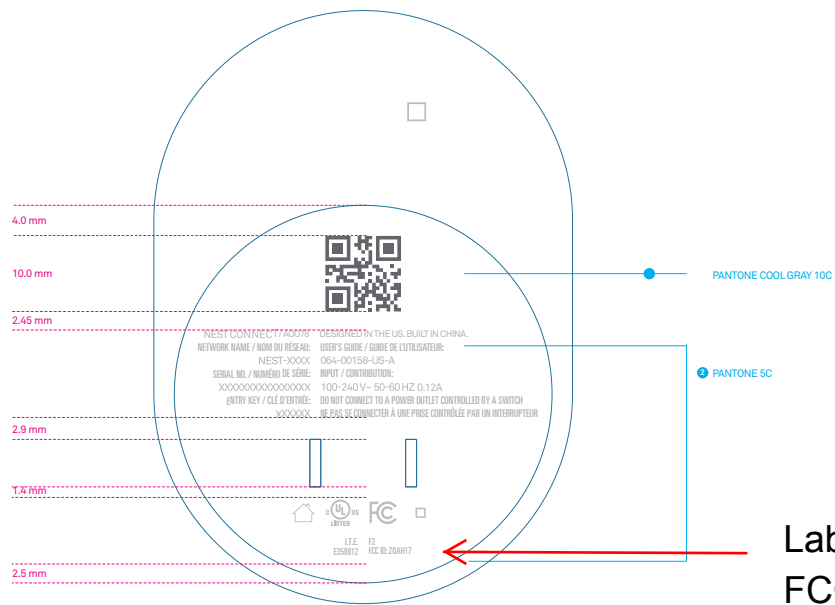

FCC Label
Model Name: Nest Connect
Model Number: A0078

Label Location
FCC ID: ZQAH17