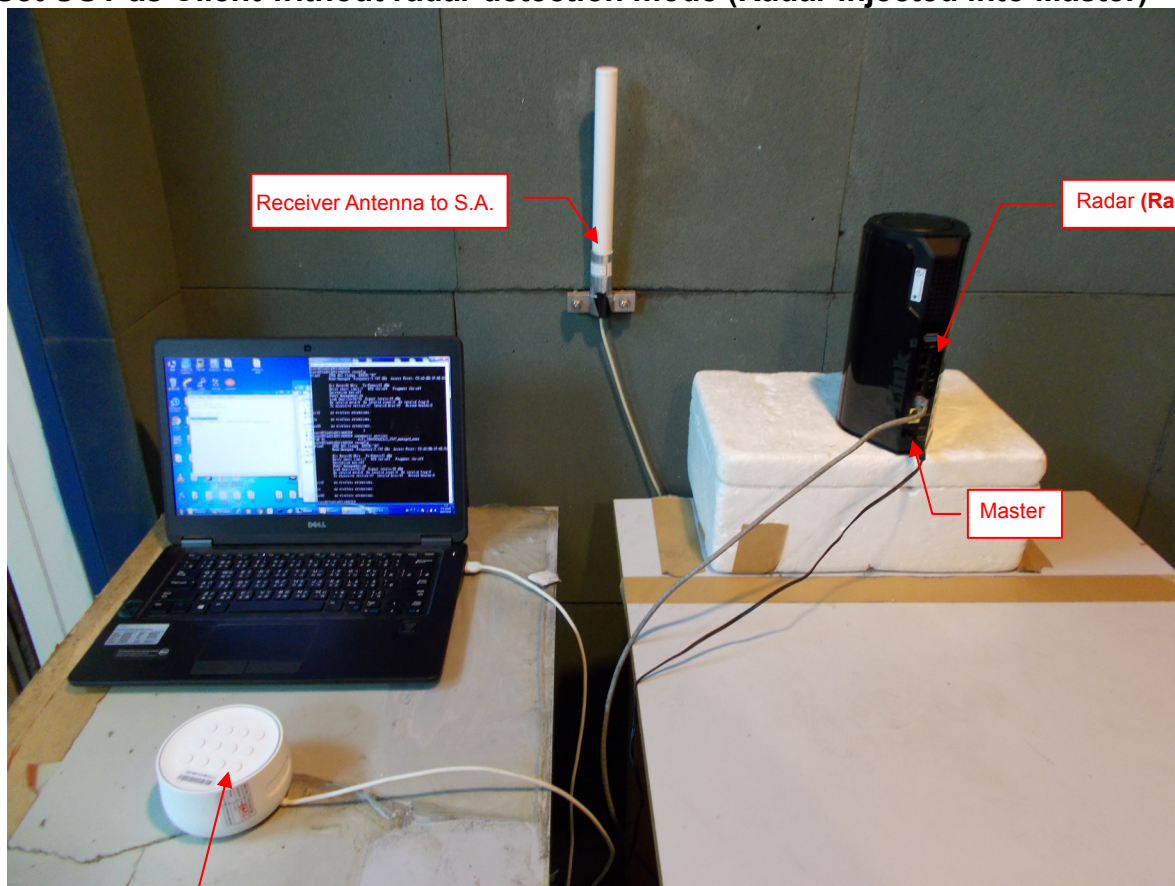

PHOTOGRAPHS OF THE TEST CONFIGURATION

Set UUT as Client without radar detection mode (Radar injected into Master)

UUT