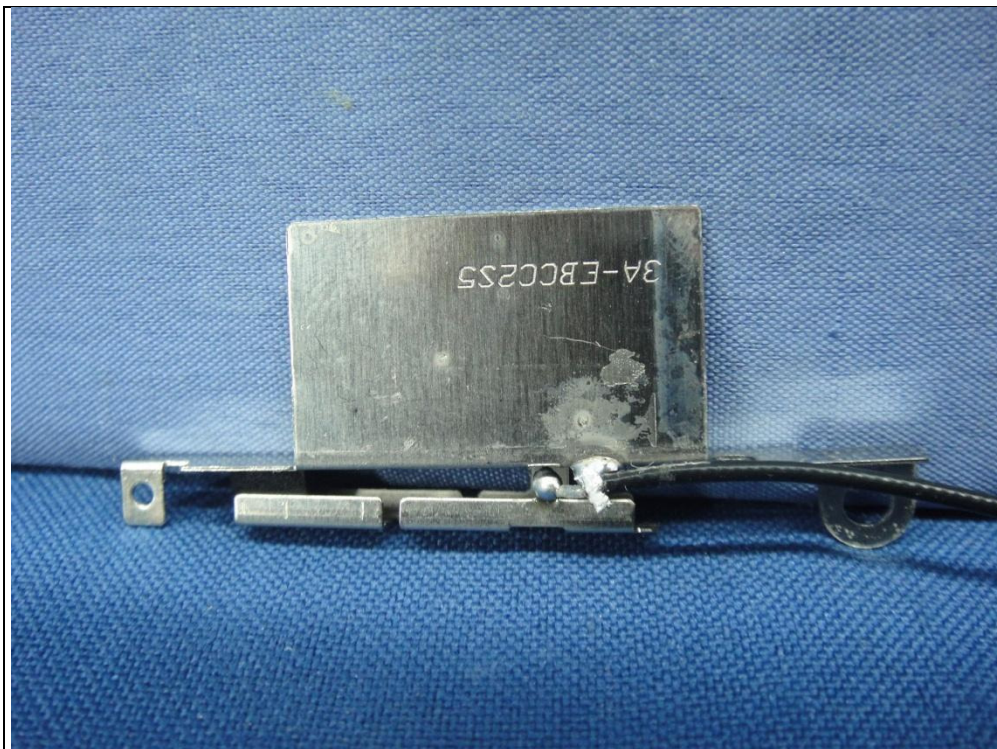

CONSTRUCTION PHOTOS OF EUT

Antenna set 1
(Chain 0 / Brand : WNC, Model : 81-EBJ15.005)

Antenna set 1
(Chain 1 / Brand : WNC, Model : 81-EBJ15.005)

Antenna set 2
(Brand : INPAQ, Model : DAM-I6-H-DB-800-10-17)