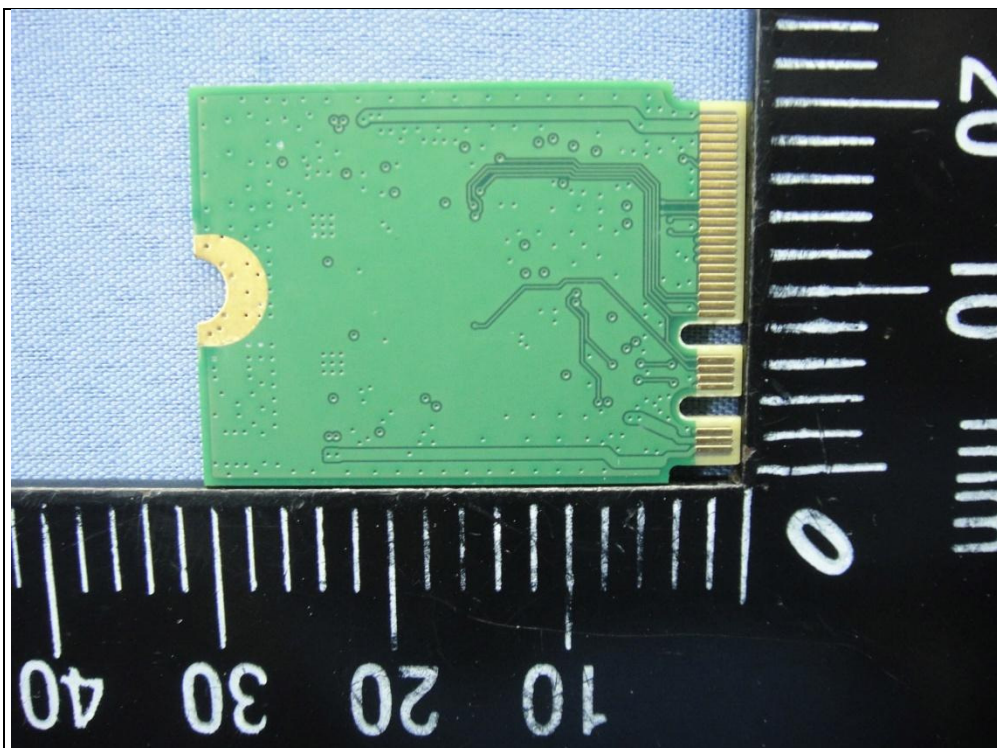

CONSTRUCTION PHOTOS OF EUT

Antenna set 1
(Chain 0 / Brand : WNC, Model : 81-EBJ15.005)

Antenna set 1
(Chain 1 / Brand : WNC, Model : 81-EBJ15.005)

Antenna set 2
(Brand : INPAQ, Model : DAM-I6-H-DB-800-10-17)