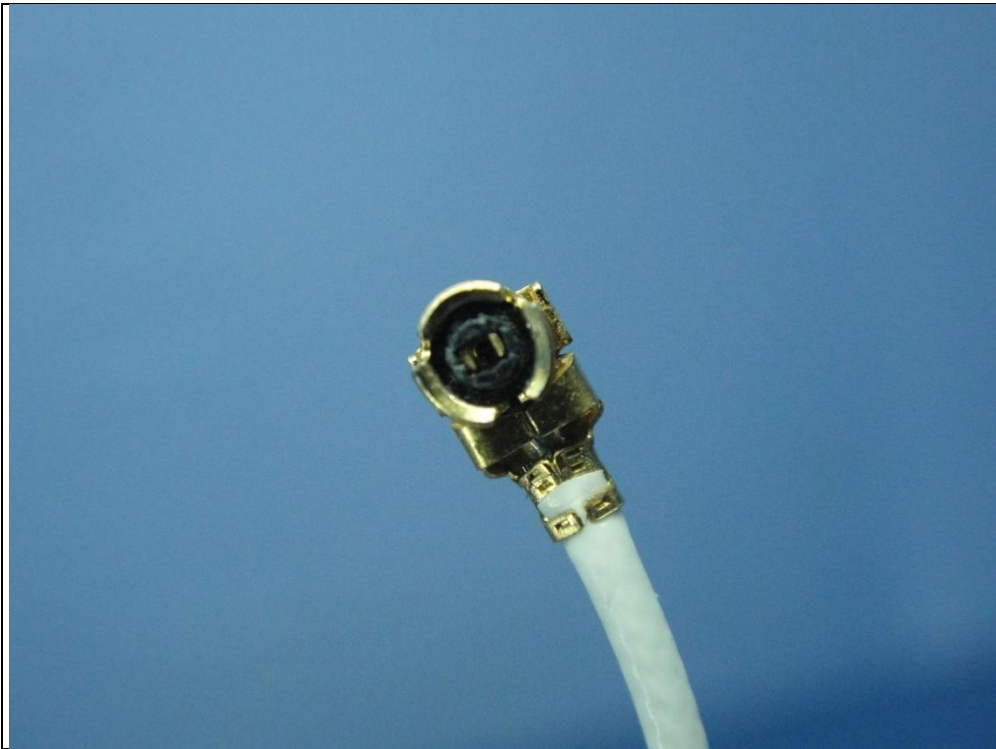

CONSTRUCTION PHOTOS OF EUT

Antenna set 1
(Chain 0 / Brand : WNC, Model : 81-EBJ15.005)

Antenna set 1
(Chain 1 / Brand : WNC, Model : 81-EBJ15.005)

Antenna set 2
(Brand : INPAQ, Model : DAM-I6-H-DB-800-10-17)