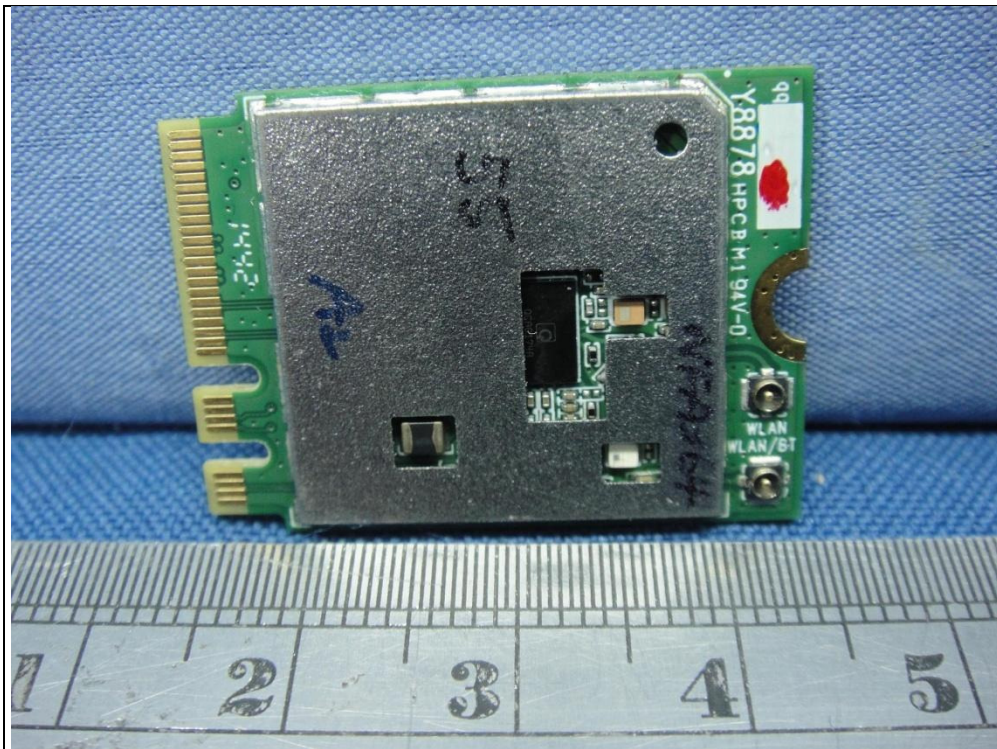

CONSTRUCTION PHOTOS OF EUT

Antenna set 1
(Chain 0 / Brand : WNC, Model : 81-EBJ15.005)

Antenna set 1
(Chain 1 / Brand : WNC, Model : 81-EBJ15.005)

Antenna set 2
(Brand : INPAQ, Model : DAM-I6-H-DB-800-10-17)