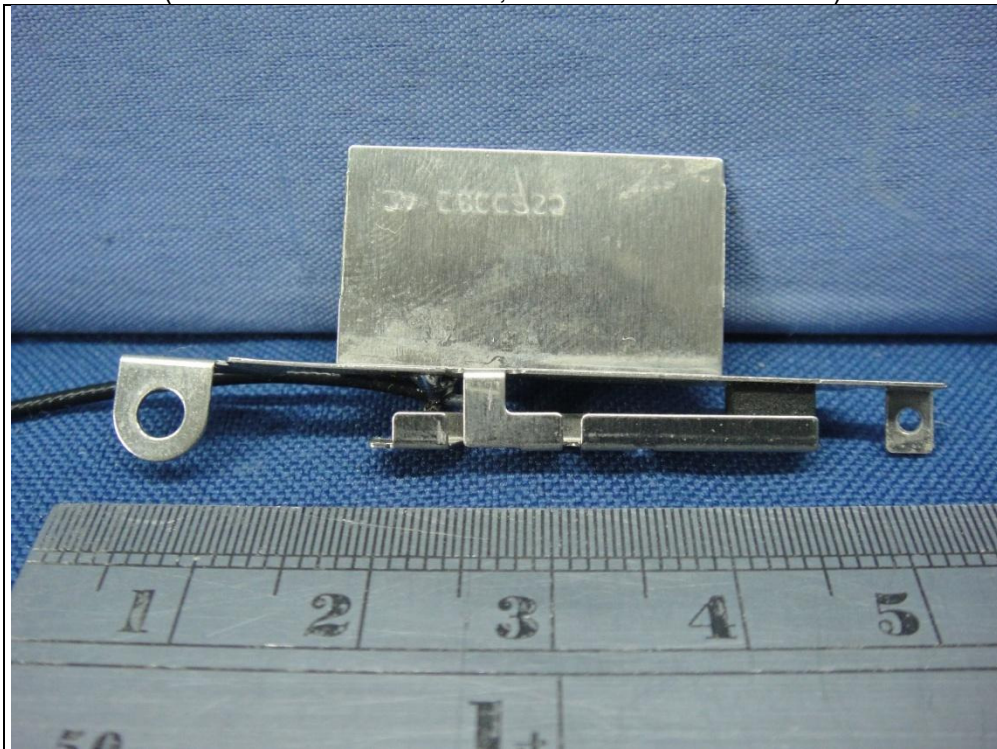

CONSTRUCTION PHOTOS OF EUT

Antenna set 1
(Chain 0 / Brand : WNC, Model : 81-EBJ15.005)

Antenna set 1
(Chain 1 / Brand : WNC, Model : 81-EBJ15.005)

Antenna set 2
(Brand : INPAQ, Model : DAM-I6-H-DB-800-10-17)