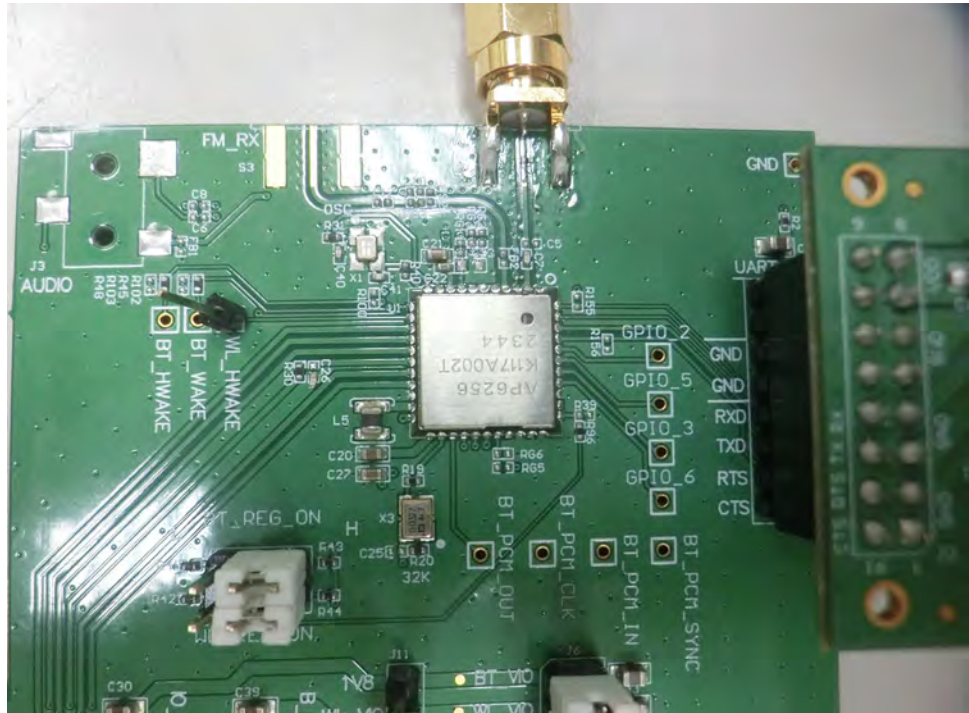

FRONT VIEW

REAR VIEW

Test Configuration: Above 1GHz

FRONT VIEW

REAR VIEW

CLOSE-UP VIEW

—THE END—