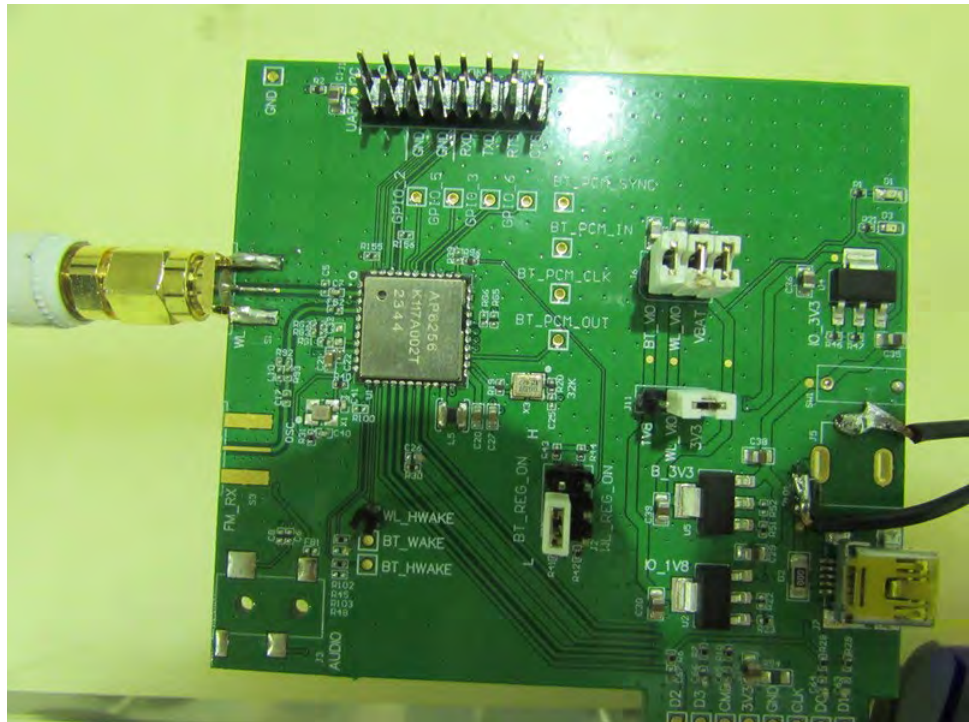

1. Photographs of Conducted Emissions Test Configuration

Test mode: Mode 2

FRONT VIEW

REAR VIEW

CLOSE-UP VIEW

2. Photographs of Radiated Emissions Test Configuration

Test Configuration: 30MHz~1GHz / Test mode: Mode 2

FRONT VIEW

REAR VIEW

Test Configuration: Above 1GHz

FRONT VIEW

REAR VIEW

CLOSE-UP VIEW

—THE END—