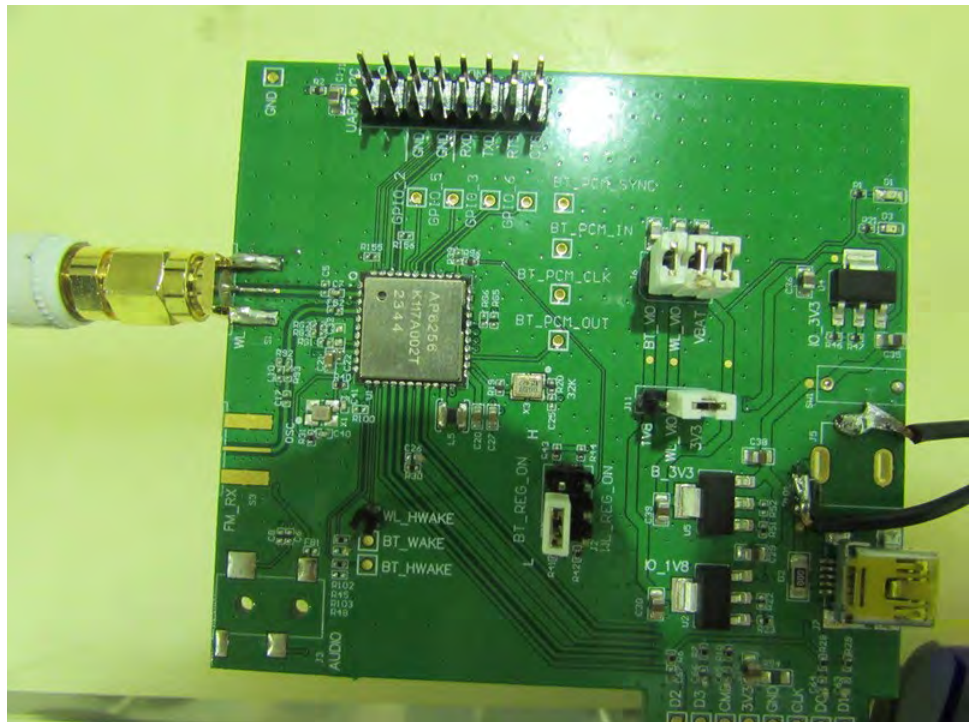

1. Photographs of Conducted Emissions Test Configuration

Test mode: Mode 2

FRONT VIEW

REAR VIEW

CLOSE-UP VIEW

2. Photographs of Radiated Emissions Test Configuration

Test Configuration: 30MHz~1GHz / Test mode: Mode 2

FRONT VIEW

REAR VIEW

CLOSE-UP VIEW

Test Configuration: Above 1GHz

FRONT VIEW

REAR VIEW

CLOSE-UP VIEW

——THE END——