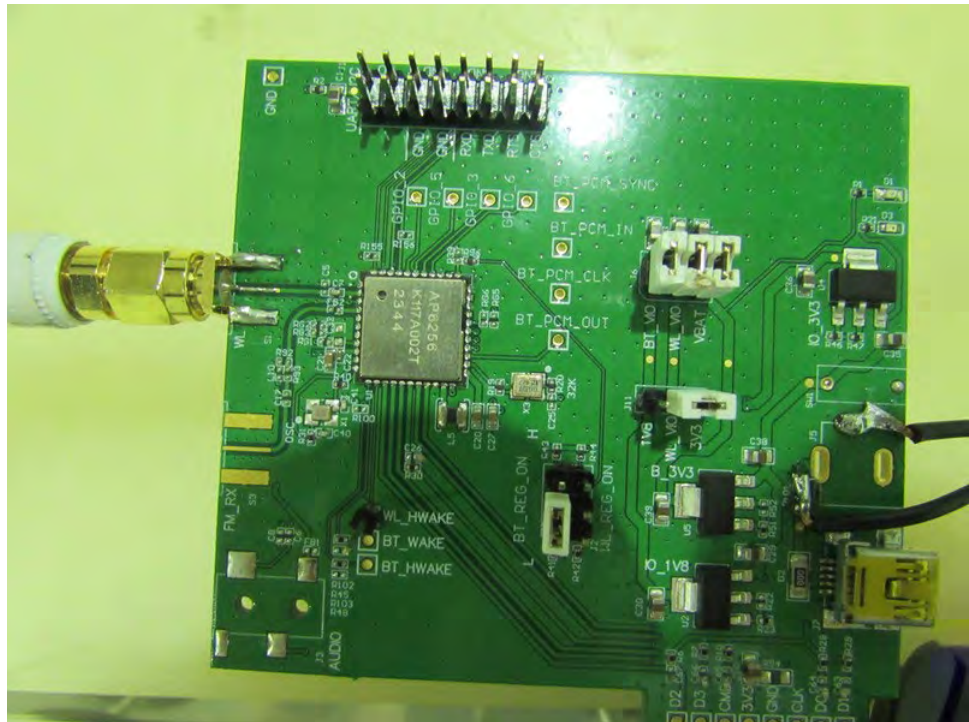

## 1. Photographs of Conducted Emissions Test Configuration

Test mode: Mode 2

FRONT VIEW

REAR VIEW

CLOSE-UP VIEW

## 2. Photographs of Radiated Emissions Test Configuration

Test Configuration: 30MHz~1GHz / Test mode: Mode 2

FRONT VIEW

REAR VIEW

CLOSE-UP VIEW

Test Configuration: Above 1GHz

FRONT VIEW

REAR VIEW