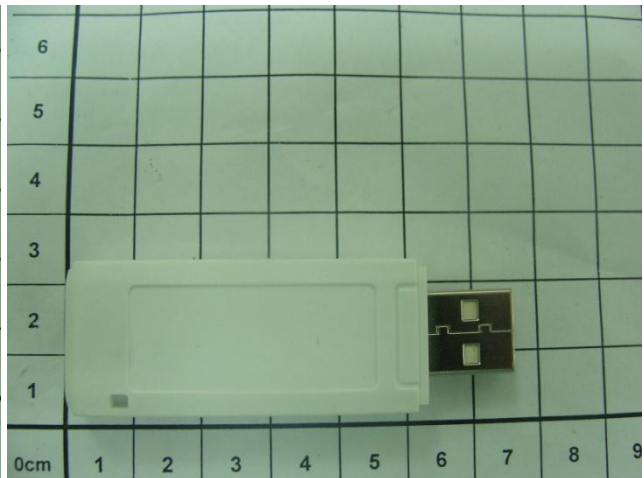

### Appendix D. Product Photos

## Appendix E. Test Setup Photos

Direct Laptop Plug-in for USB Configuration 1  
(Horizontal Up with Phantom 5 mm Gap)

USB Cable Plug-in for USB Configuration 2  
(Horizontal Down with Phantom 5 mm Gap)

Direct Laptop Plug-in USB Configuration 3  
(Vertical Front with Phantom 5 mm Gap)

USB Cable Plug-in for USB Configuration 4  
(Vertical Back with Phantom 5 mm Gap)

USB Cable Plug-in for USB Configuration 5  
(Tip Mode with Phantom 5 mm Gap)