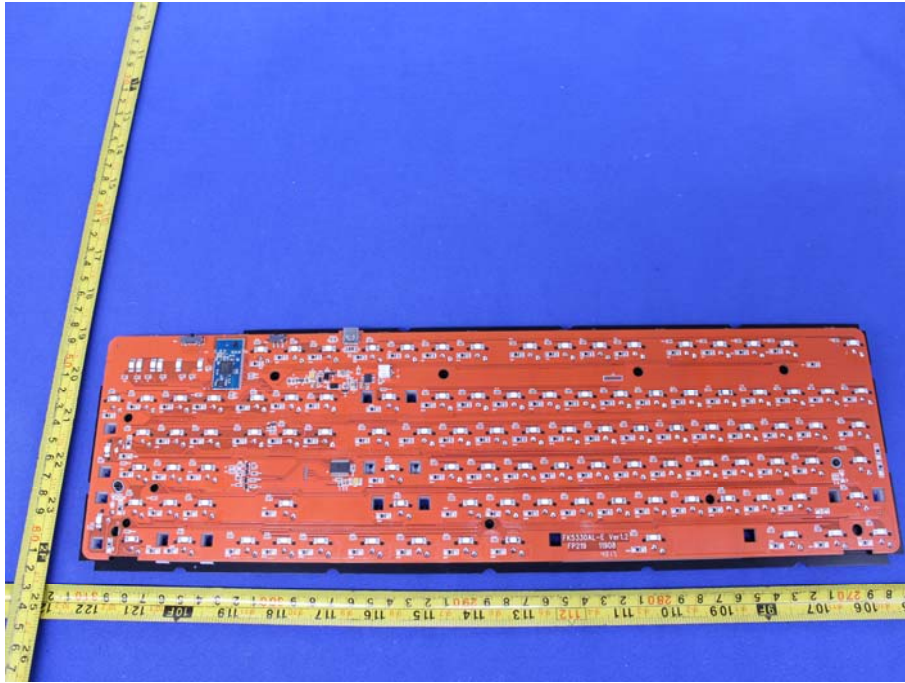

Appendix B: Photographs of EUT

Product: Retro Classic vintage typewriter Bluetooth / USB backlit mechanical keyboard

Model: MK-RETRO-BT-L

Internal Photos

Antenna