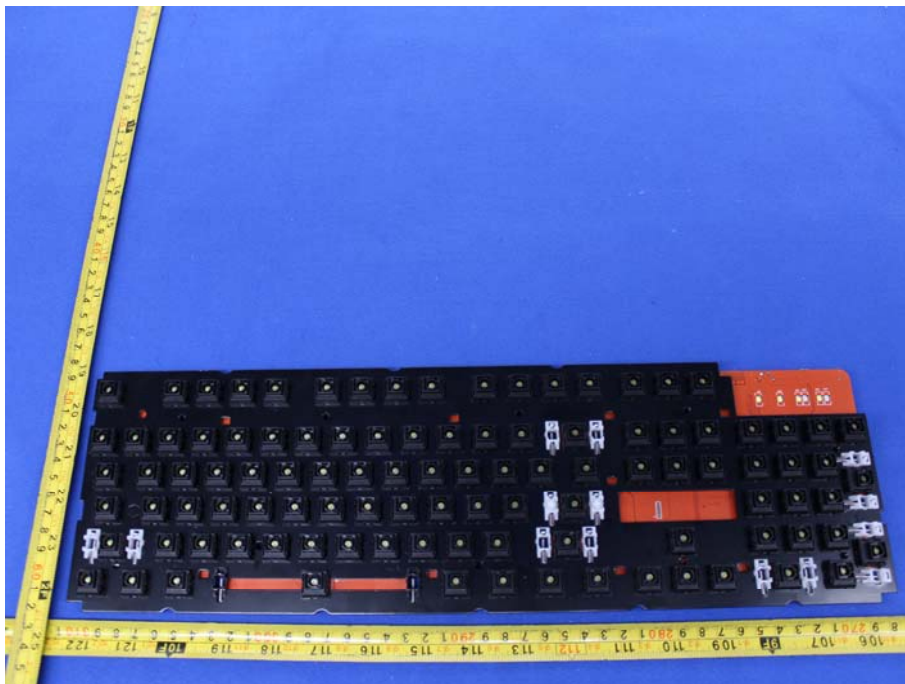

Appendix B: Photographs of EUT

Product: Retro Classic vintage typewriter Bluetooth / USB backlit mechanical keyboard

Model: MK-RETRO-BT-L

Internal Photos

Antenna