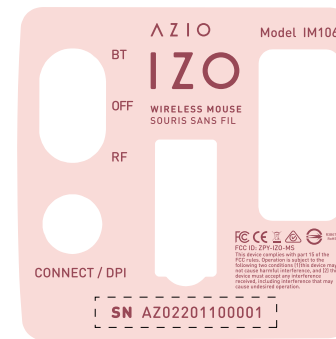

Label Artwork and Location
Model: IM106

Label:

Size: L*W=50*50mm