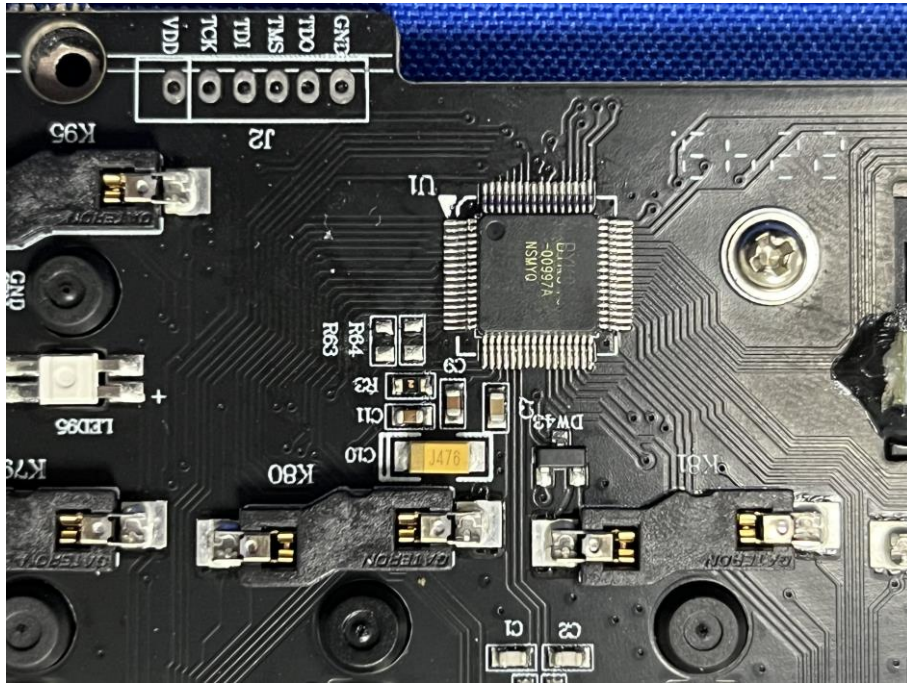

Appendix C: Photographs of EUT

Product: KEYBOARD

Model: CASCADE 98

Internal Photos

Antenna