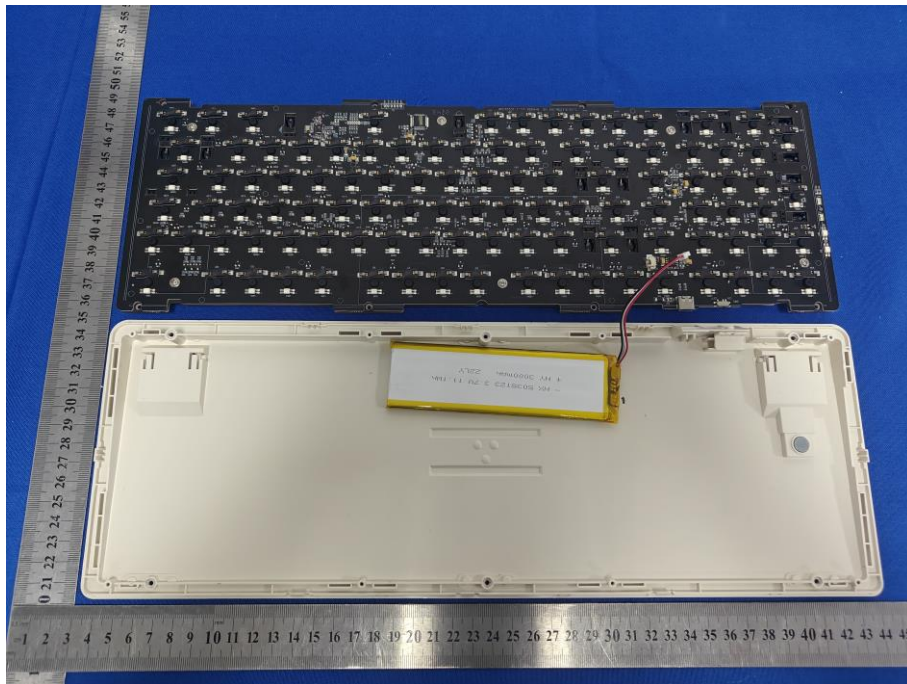

Appendix C: Photographs of EUT

Product: KEYBOARD

Model: CASCADE 98

Internal Photos

Antenna