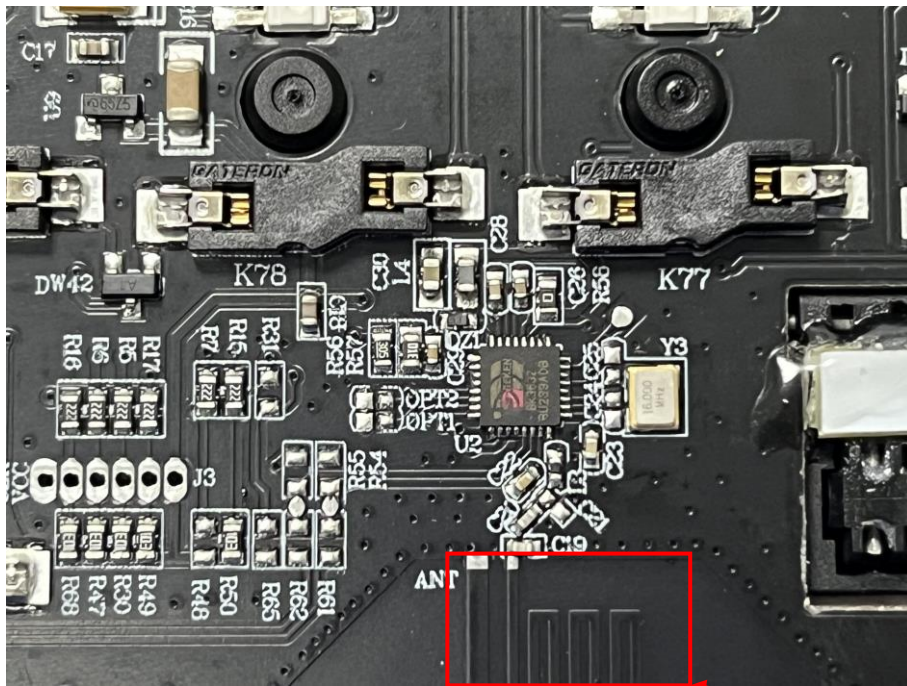

Appendix C: Photographs of EUT

Product: KEYBOARD

Model: CASCADE 98

Internal Photos

Antenna