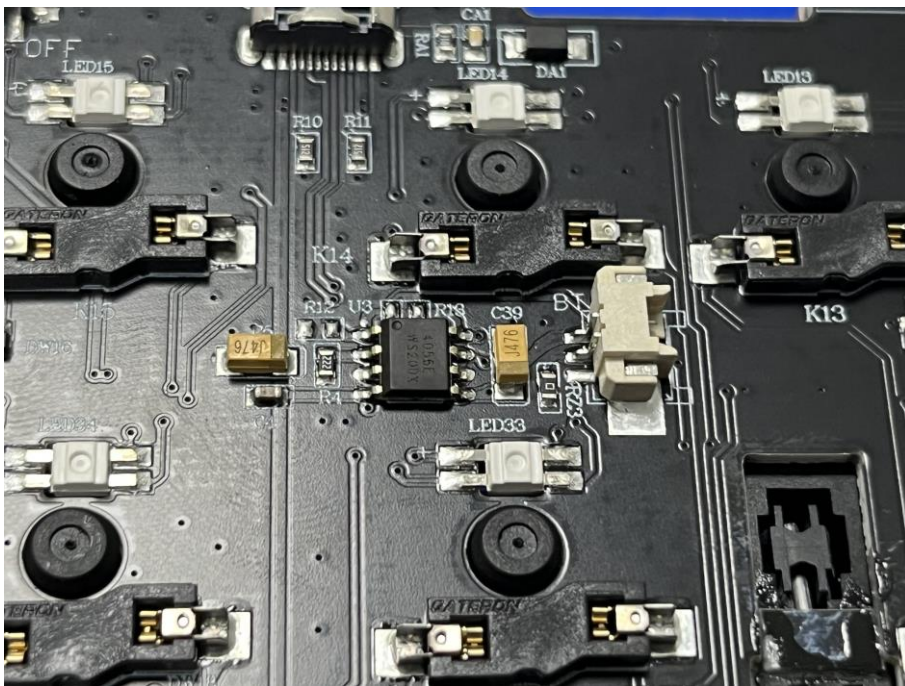

Appendix C: Photographs of EUT

Product: KEYBOARD

Model: CASCADE 98

Internal Photos

Antenna