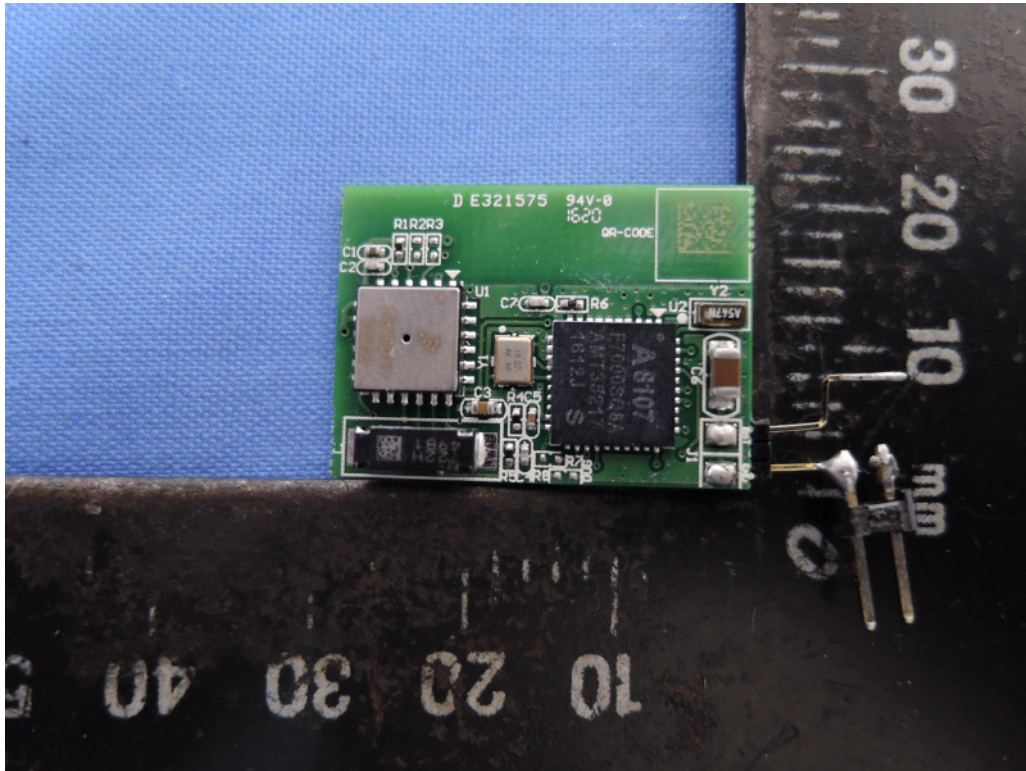

Product: BLE TPMS Sensor

Brand Name: Cub

Type Identification: VS-80G001

Product: BLE TPMS Sensor

Brand Name: Cub

Type Identification: VS-80G001

Product: BLE TPMS Sensor

Brand Name: Cub

Type Identification: VS-80G001