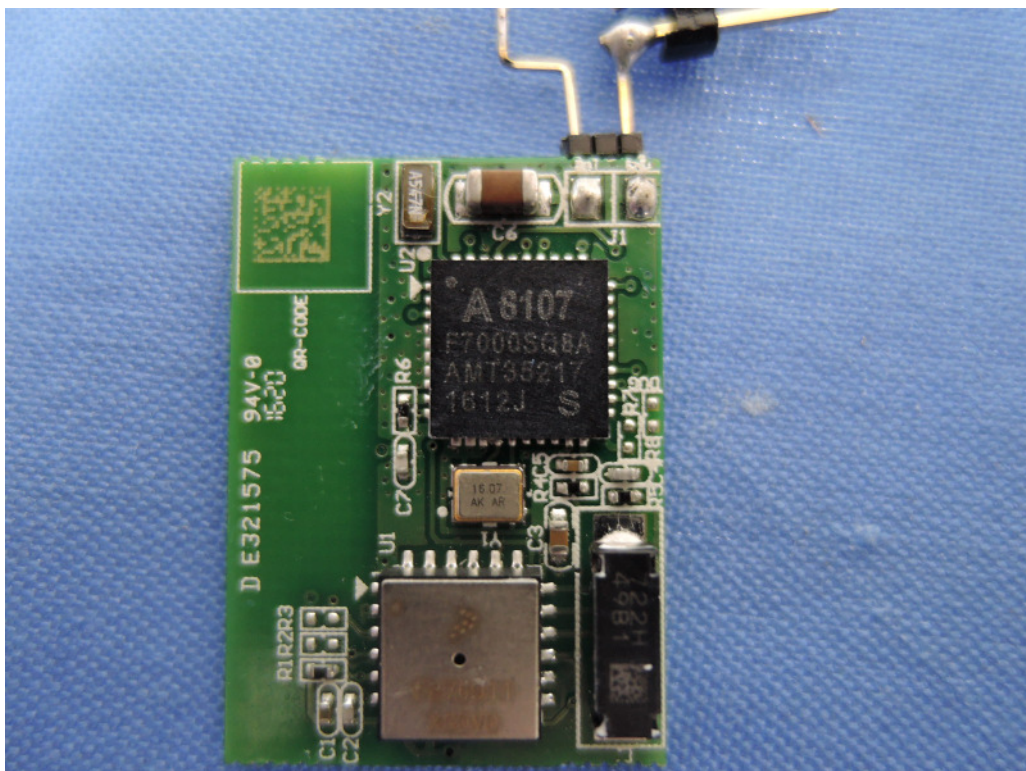

Product: BLE TPMS Sensor

Brand Name: Cub

Type Identification: VS-80G001

Product: BLE TPMS Sensor

Brand Name: Cub

Type Identification: VS-80G001

Product: BLE TPMS Sensor

Brand Name: Cub

Type Identification: VS-80G001