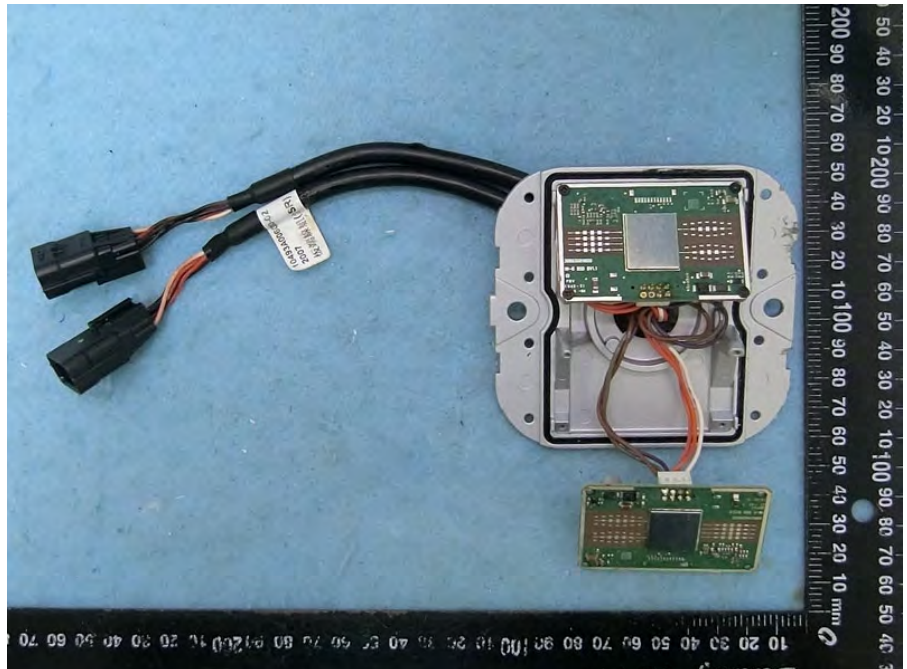

Brand Name: Cub
Model Name: A009-007

EUT

Host 1
B122-009NA1-A3

Host 2
B122-010NA1-A3

Host 3
B122-009NA1-A2

Host 4
B122-010NA1-A2

Host 5
B122-073NA1-A0

Host 6
B122-072NA1-A0