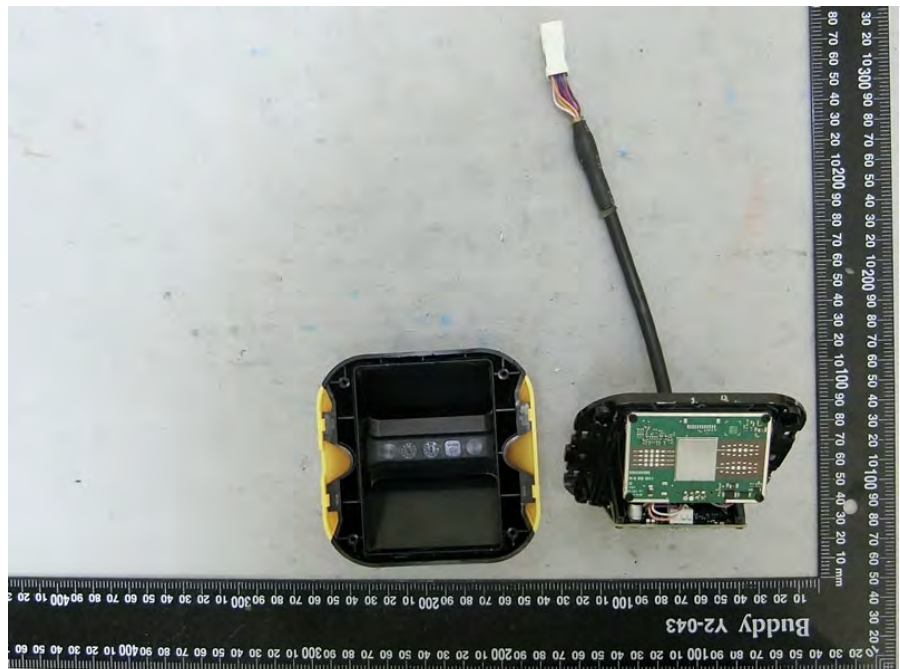

Brand Name: Cub
Model Name: A009-007

EUT

Host 1
B122-009NA1-A3

Host 2
B122-010NA1-A3

Host 3
B122-009NA1-A2

Host 4
B122-010NA1-A2

Host 5
B122-073NA1-A0

Host 6
B122-072NA1-A0