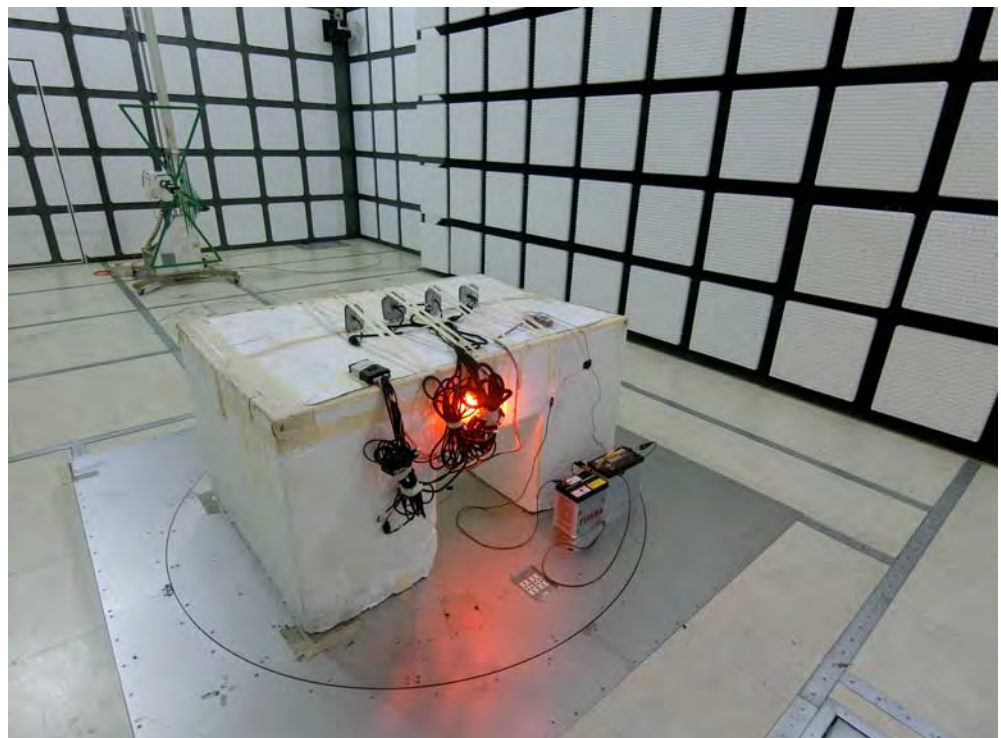

Appendix A. Test Photos

1. Photographs of Transmitter Spurious Emissions Test Configuration

Test Configuration: Below 1GHz

FRONT VIEW

REAR VIEW

Test Configuration: 1GHz~40GHz

FRONT VIEW

REAR VIEW

Test Configuration: Above 40GHz

FRONT VIEW

————THE END————