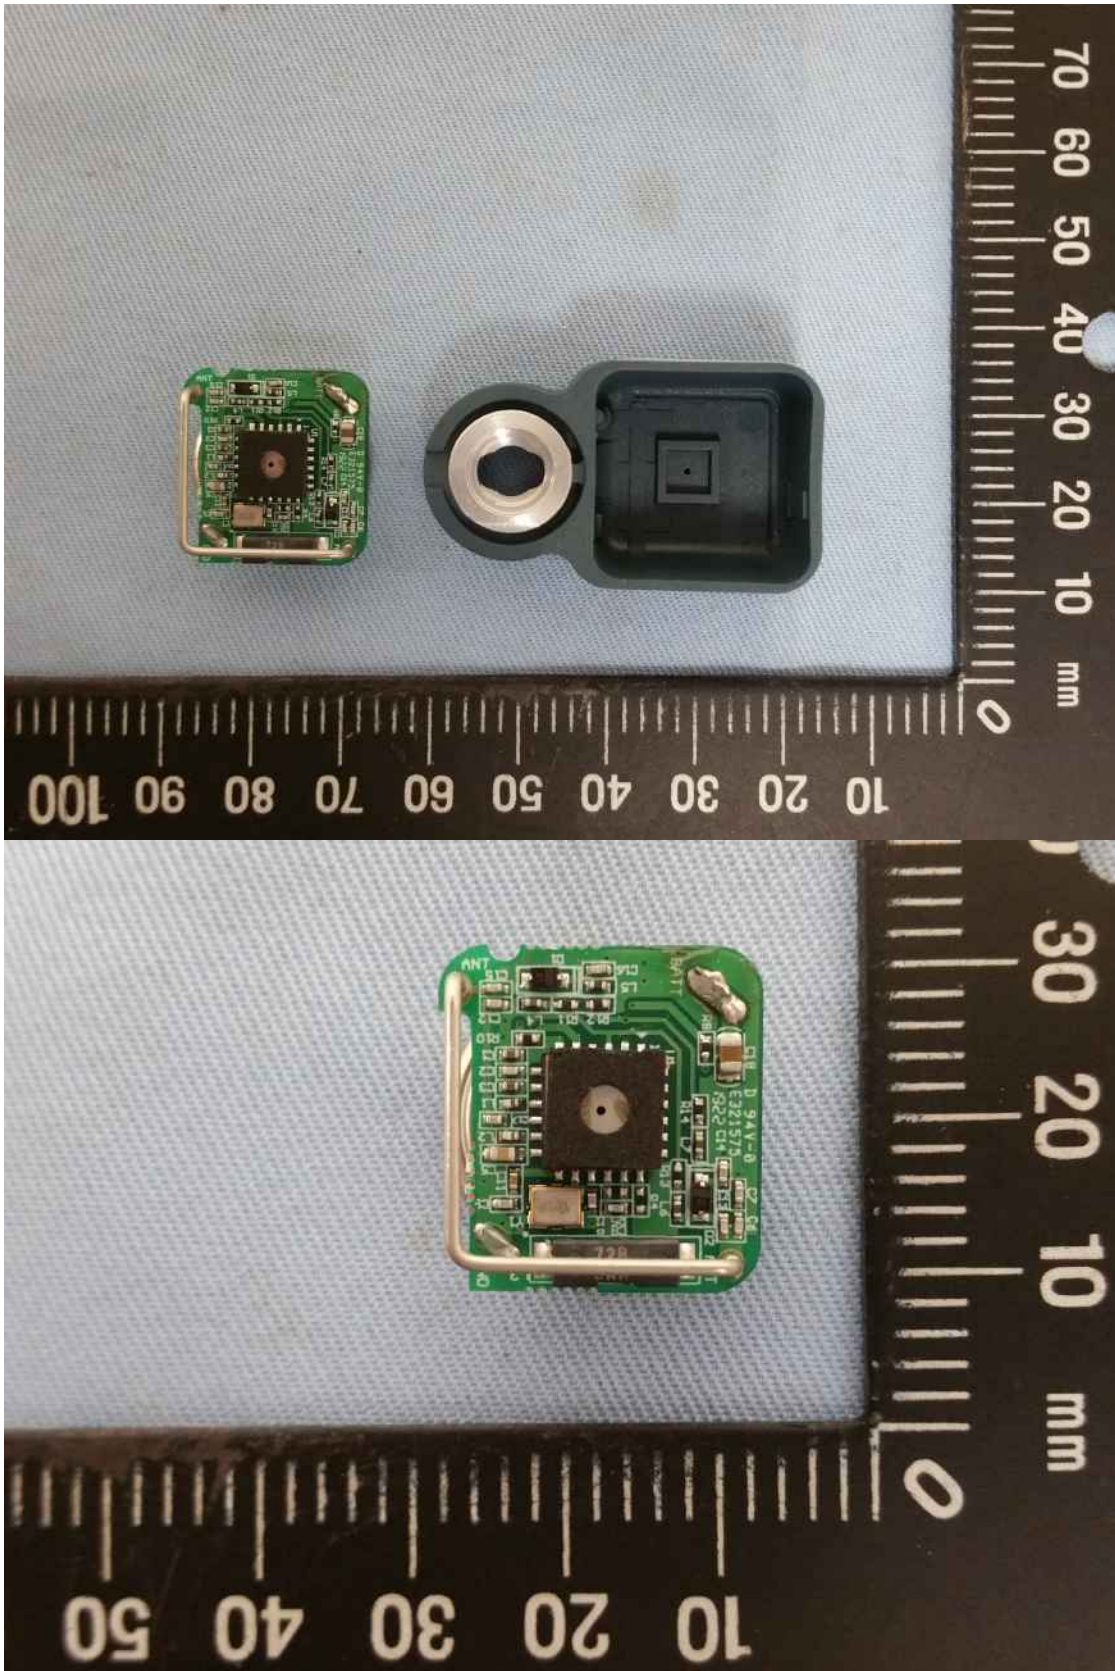

Product: TPMS SENSOR  
Type Identification: UNISENSOR1

Product: TPMS SENSOR  
Type Identification: UNISENSOR1