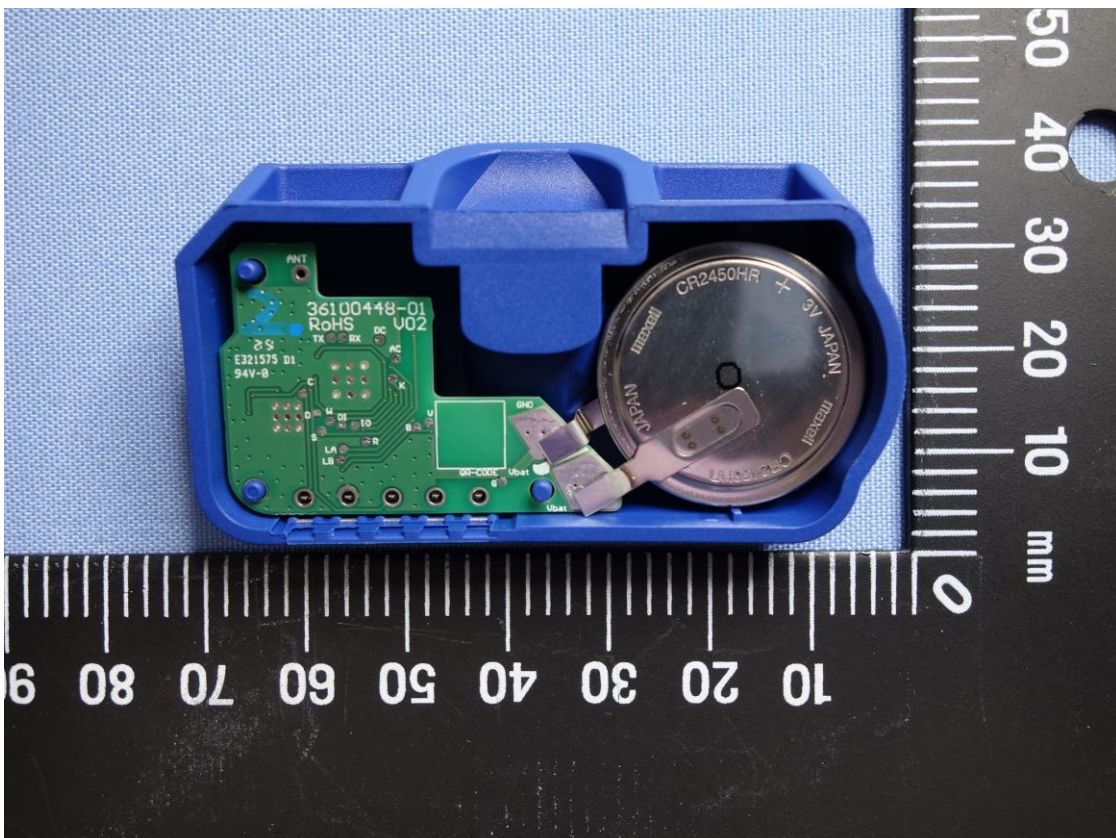

CN22JFN5(P15C-BLE) 001  
CN22JFN5(FCC-MPE) 001  
CN22PW27(RSS247-BLE) 001  
CN22PW27(IC-MPE) 001

Product: BLE FIT SENSOR

Type Identification: TPM104

CN22JFN5(P15C-BLE) 001  
CN22JFN5(FCC-MPE) 001  
CN22PW27(RSS247-BLE) 001  
CN22PW27(IC-MPE) 001

Product: BLE FIT SENSOR

Type Identification: TPM104

CN22JFN5(P15C-BLE) 001  
CN22JFN5(FCC-MPE) 001  
CN22PW27(RSS247-BLE) 001  
CN22PW27(IC-MPE) 001

Product: BLE FIT SENSOR

Type Identification: TPM104