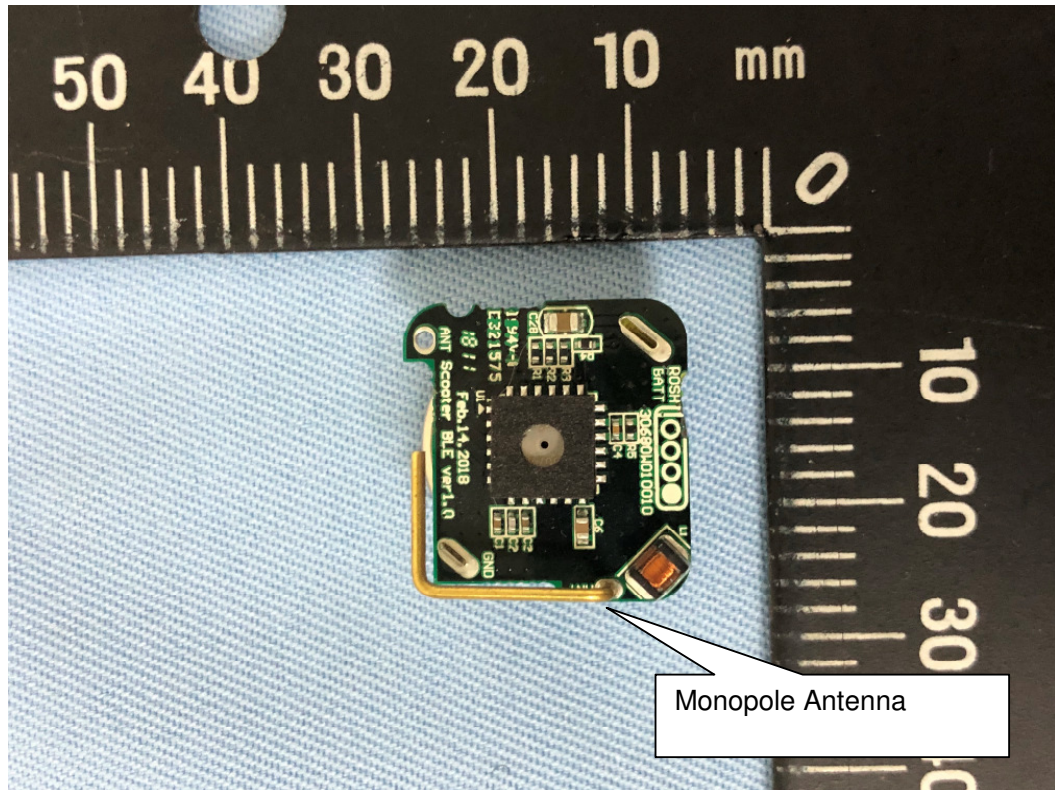

Product: BLE TPMS SENSOR

Type Identification: BLE SENSOR 4

Product: BLE TPMS SENSOR

Type Identification: BLE SENSOR 4