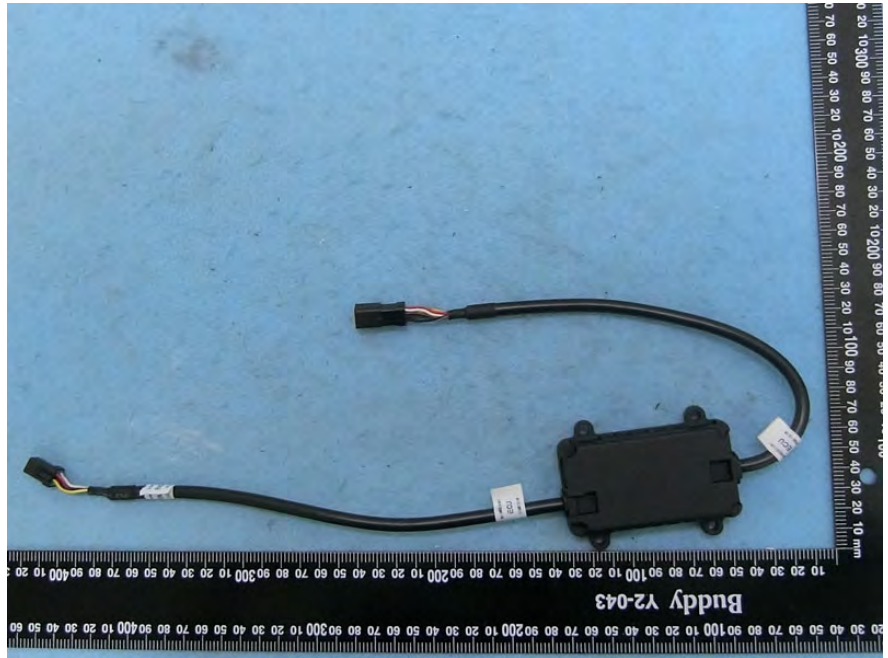

Brand Name: Cub Model Name: B122-037、A009-010、A009-026、B122-037XXX-XX、  
B122-037XXX-XXX、A009-010XXX-XX、A009-010XXX-XXX、A009-026XXX-XX、A009-026XXX-XXX、  
A009-XXX-XX、A009-XXX-XXX (Please refer to test report for detailed information.)

Radar Holder Cover1

Radar Holder Cover2

Cable1

Controller A

Controller B

Info Cable\_1

Info Cable\_2

Info Cable\_3

Info Cable\_coloured thread

Indicator