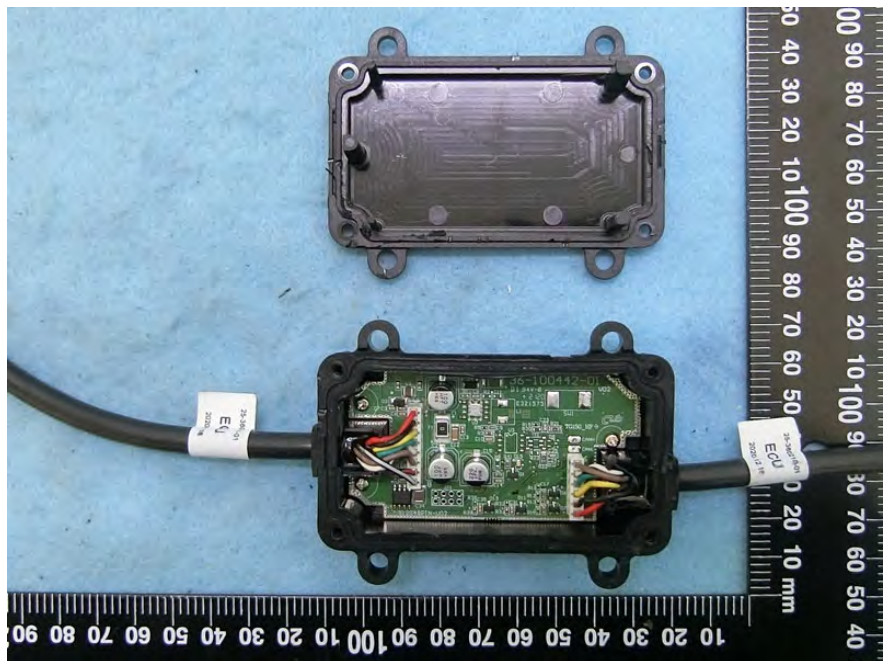

Brand Name: Cub Model Name: B122-037、A009-010、A009-026、B122-037XXX-XX、  
B122-037XXX-XXX、A009-010XXX-XX、A009-010XXX-XXX、A009-026XXX-XX、A009-026XXX-XXX、  
A009-XXX-XX、A009-XXX-XXX (Please refer to test report for detailed information.)

Radar Holder Cover1

Radar Holder Cover2

Cable1

Controller A

Controller B

Info Cable\_1

Info Cable\_2

Info Cable\_3

Info Cable\_coloured thread

Indicator