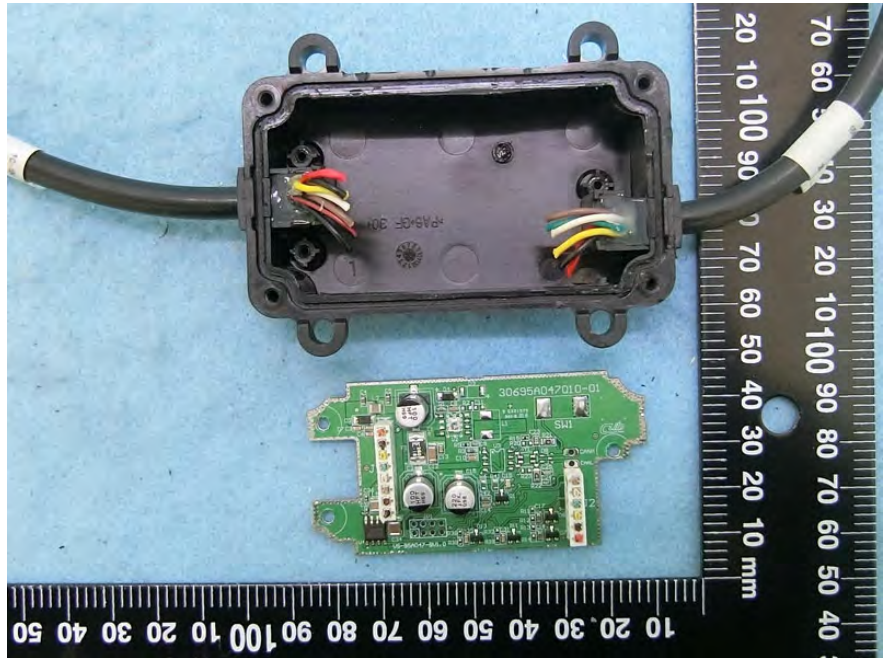

Brand Name: Cub Model Name: B122-037、A009-010、A009-026、B122-037XXX-XX、  
B122-037XXX-XXX、A009-010XXX-XX、A009-010XXX-XXX、A009-026XXX-XX、A009-026XXX-XXX、  
A009-XXX-XX、A009-XXX-XXX (Please refer to test report for detailed information.)

Radar Holder Cover1

Radar Holder Cover2

Cable1

Controller A

Controller B

Info Cable\_1

Info Cable\_2

Info Cable\_3

Info Cable\_coloured thread

Indicator