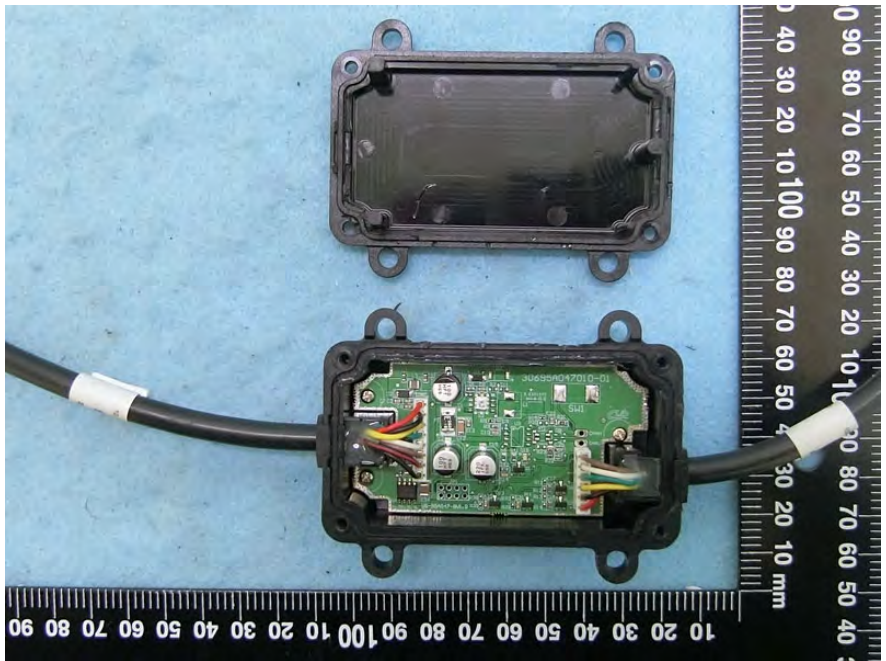

Brand Name: Cub Model Name: B122-037、A009-010、A009-026、B122-037XXX-XX、  
B122-037XXX-XXX、A009-010XXX-XX、A009-010XXX-XXX、A009-026XXX-XX、A009-026XXX-XXX、  
A009-XXX-XX、A009-XXX-XXX (Please refer to test report for detailed information.)

Radar Holder Cover1

Radar Holder Cover2

Cable1

Controller A

Controller B

Info Cable\_1

Info Cable\_2

Info Cable\_3

Info Cable\_coloured thread

Indicator