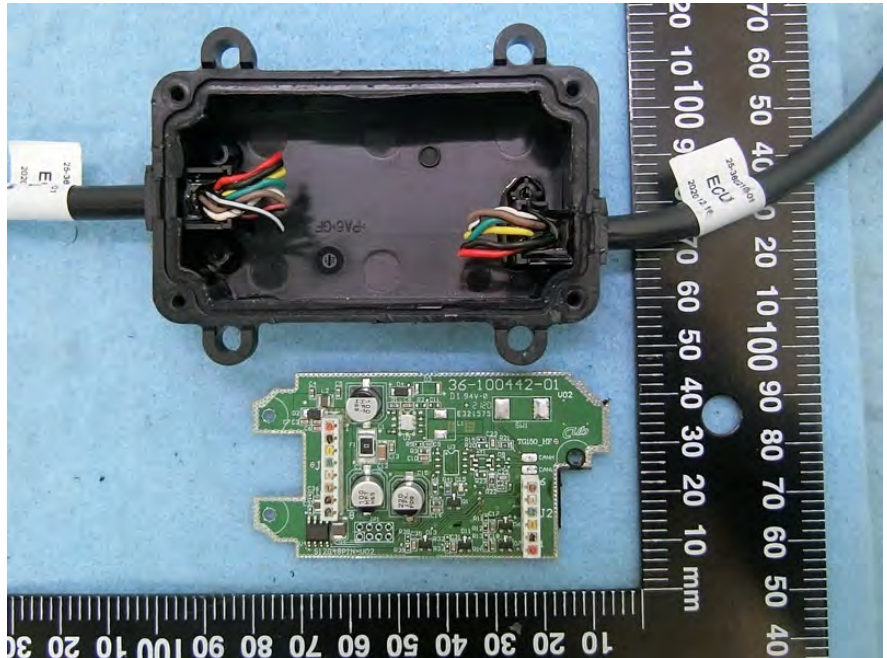

Brand Name: Cub Model Name: B122-037、A009-010、A009-026、B122-037XXX-XX、  
B122-037XXX-XXX、A009-010XXX-XX、A009-010XXX-XXX、A009-026XXX-XX、A009-026XXX-XXX、  
A009-XXX-XX、A009-XXX-XXX (Please refer to test report for detailed information.)

Radar Holder Cover1

Radar Holder Cover2

Cable1

Controller A

Controller B

Info Cable\_1

Info Cable\_2

Info Cable\_3

Info Cable\_coloured thread

Indicator