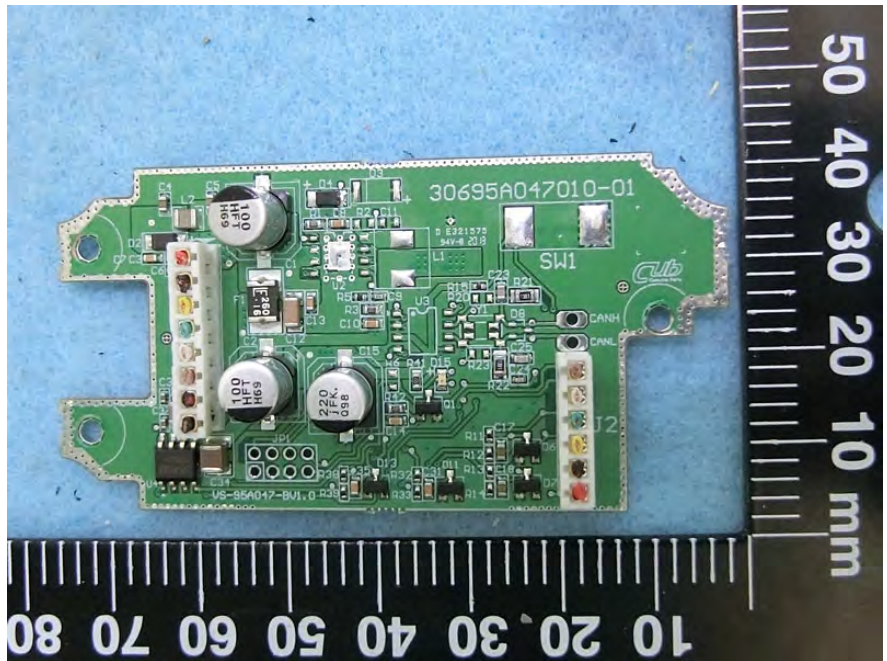

Brand Name: Cub Model Name: B122-037、A009-010、A009-026、B122-037XXX-XX、  
B122-037XXX-XXX、A009-010XXX-XX、A009-010XXX-XXX、A009-026XXX-XX、A009-026XXX-XXX、  
A009-XXX-XX、A009-XXX-XXX (Please refer to test report for detailed information.)

Radar Holder Cover1

Radar Holder Cover2

Cable1

Controller A

Controller B

Info Cable\_1

Info Cable\_2

Info Cable\_3

Info Cable\_coloured thread

Indicator