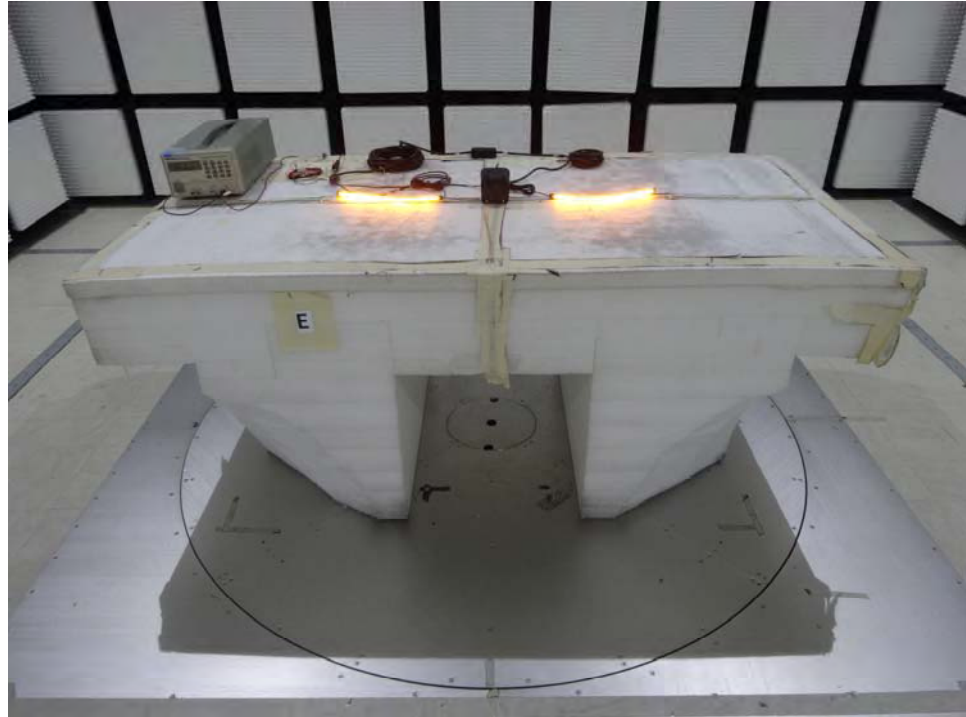

Appendix A. Test Photos

1. Photographs of Transmitter Spurious Emissions Test Configuration

Test Configuration: Below 1GHz

FRONT VIEW

REAR VIEW

Test Configuration: 1GHz~40GHz

FRONT VIEW

REAR VIEW

Test Configuration: Above 40GHz

FRONT VIEW

————THE END————