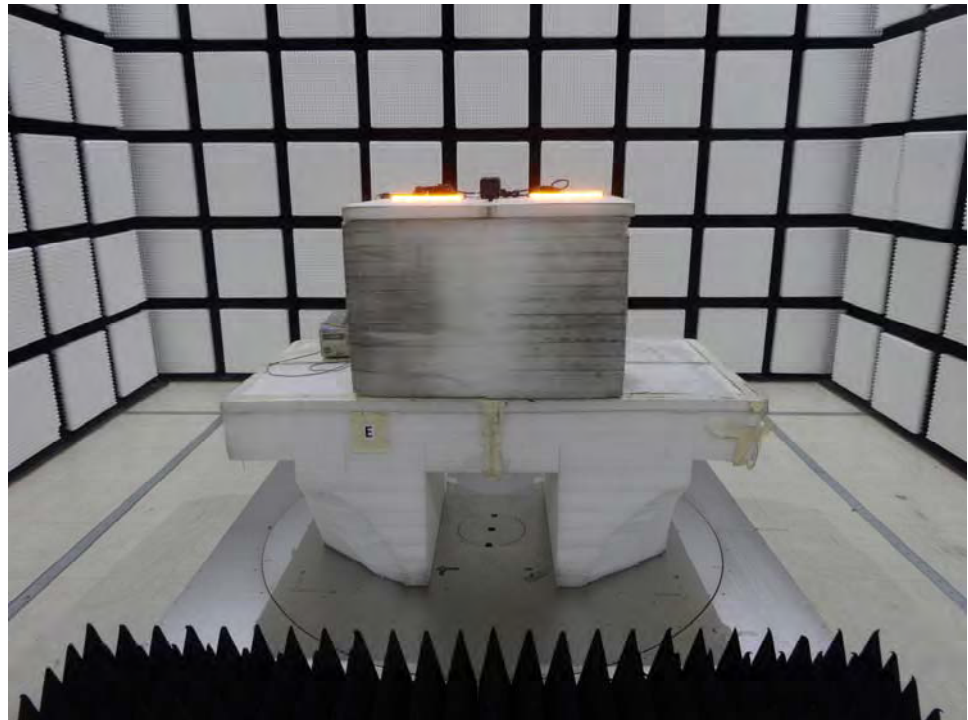

Appendix A. Test Photos

1. Photographs of Transmitter Spurious Emissions Test Configuration

Test Configuration: Below 1GHz

FRONT VIEW

REAR VIEW

Test Configuration: 1GHz~40GHz

FRONT VIEW

REAR VIEW

Test Configuration: Above 40GHz

FRONT VIEW

————THE END————