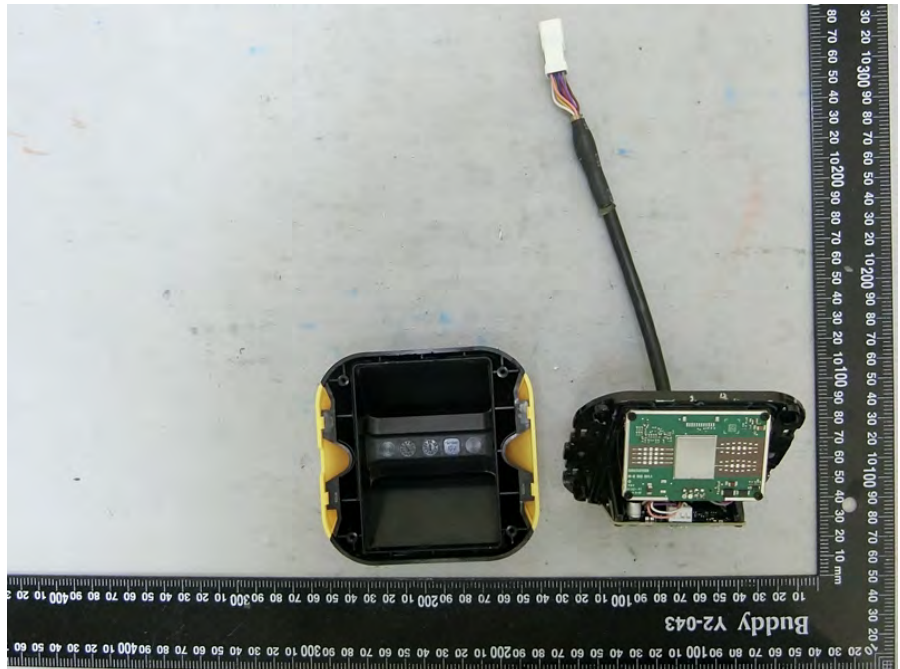

Brand Name: Cub

Model Name: B122-009NA1-A2, B122-009NA1-A3, B122-010NA1-A2, B122-010NA1-A3, B122-073NA1-A0,
B122-072NA1-A0, B122-075NA1-A0, B122-074NA1-A0
B122-XXXXXX-XX, A009-XXXXXX-XXX (Refer to test report for more details)

EUT 1

EUT 2

EUT 3

EUT 4

EUT 5

EUT 6

EUT 7

EUT 8