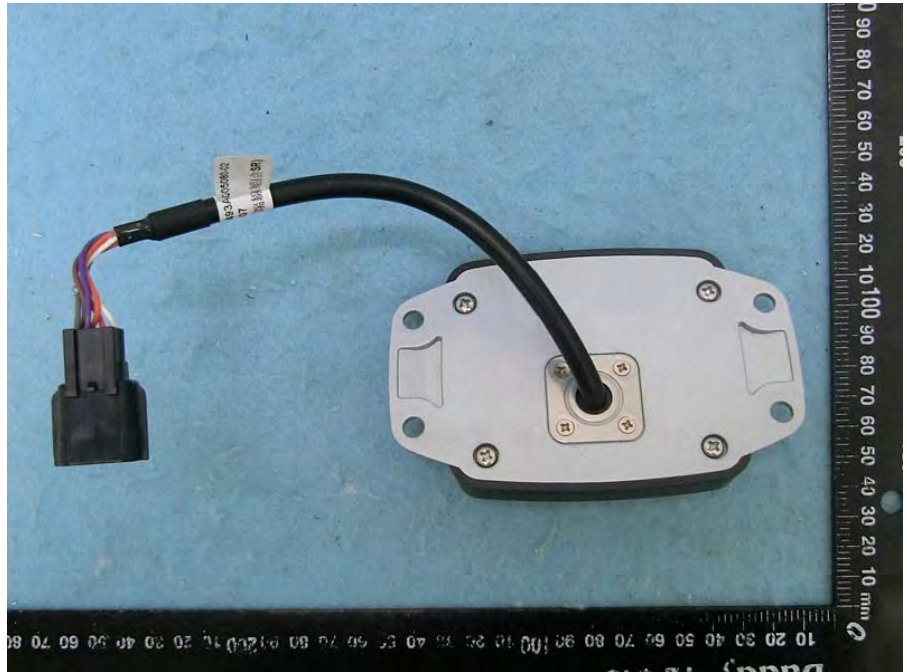

Brand Name: Cub Model Name: B122-009NA1-A2, B122-009NA1-A3, B122-010NA1-A2, B122-010NA1-A3, B122-XXXXXX-XX, A009-XXXXXX-XXX (Refer to test report for more details)

EUT 1

EUT 2

EUT 3

EUT 4

Controller

Info cable 1

Info cable 2

Cable 1

Cable 2

Cable 3

Buzzer

Switch

Indicator\_BSD

Indicator\_turn