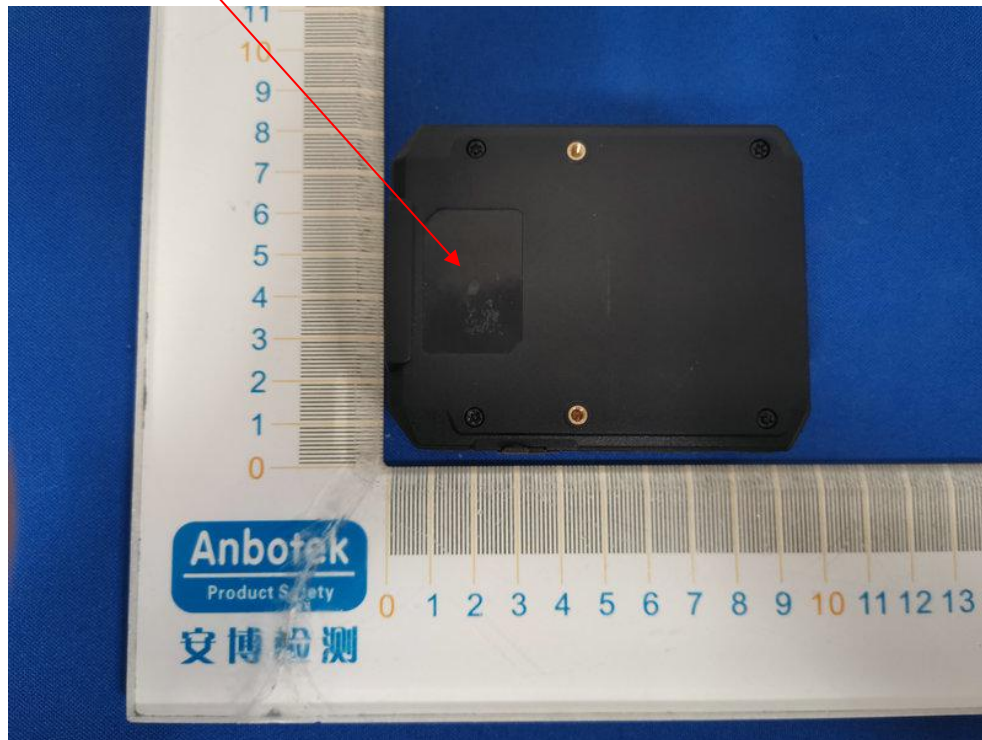

Label Location:

Product Name: Focus-X2 Body-worn camera  
Model No.: FOCUS-11-02  
FCC: ZPJFCS-X2-BWC  
IC: 27338-FCSX2BWC