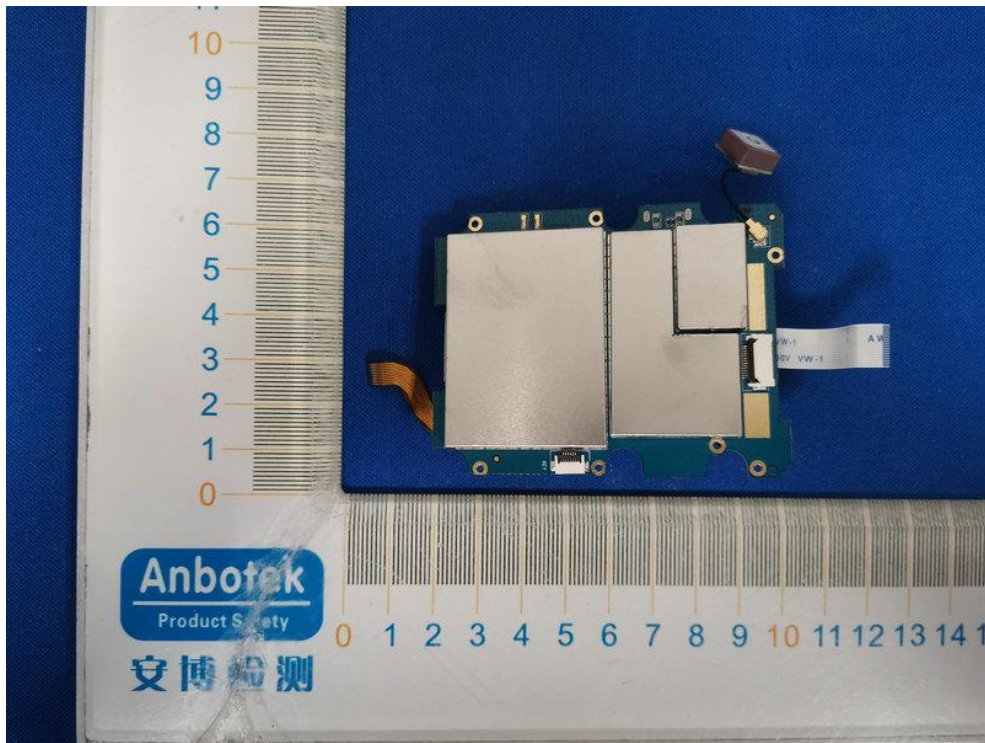

FCC ID: ZPJFCS-X2-BWC

BT&WIFI ANT

Anbotek
Product Safety

安博检测

0 1 2 3 4 5 6 7 8 9 10 11 12 13 14

11
10
9
8
7
6
5
4
3
2
1
0