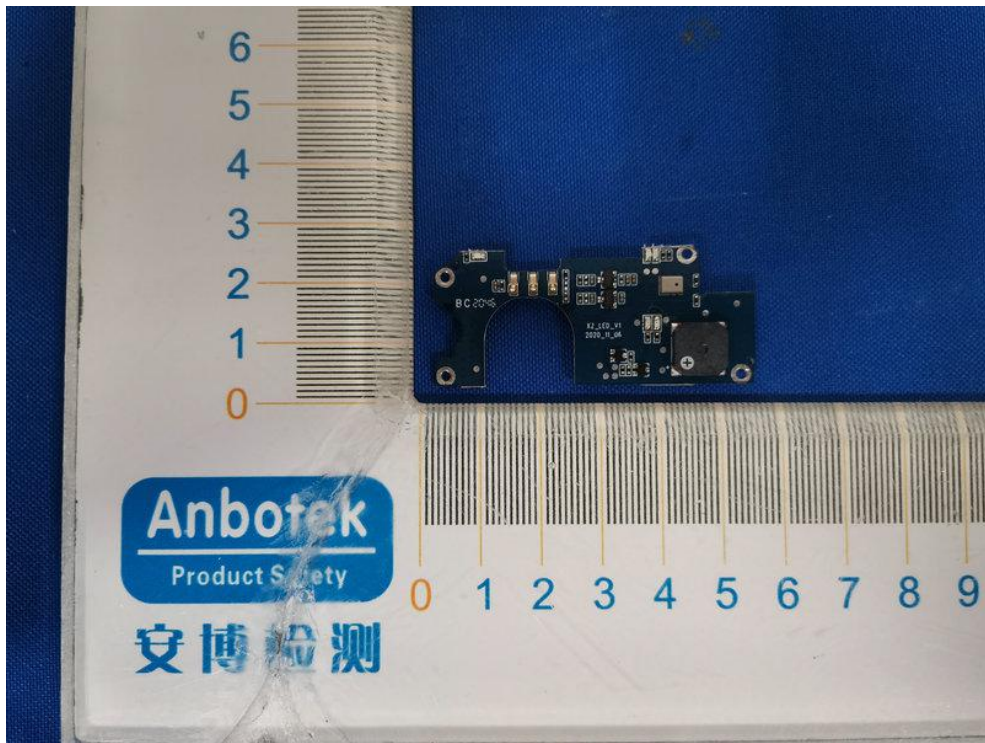

FCC ID: ZPJFCS-X2-BWC

BT&WIFI ANT

Anbotek
Product Safety

安博检测

0 1 2 3 4 5 6 7 8 9 10 11 12 13 14

11
10
9
8
7
6
5
4
3
2
1
0