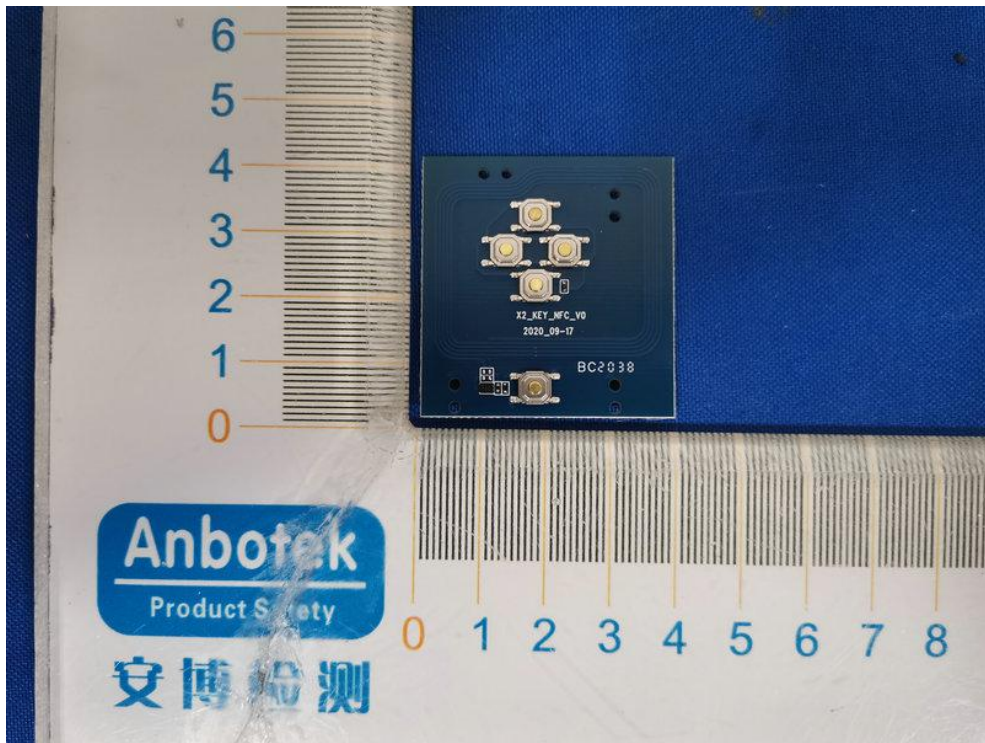

FCC ID: ZPJFCS-X2-BWC

BT&WIFI ANT

Anbotek
Product Safety

安博检测

0 1 2 3 4 5 6 7 8 9 10 11 12 13 14

11
10
9
8
7
6
5
4
3
2
1
0