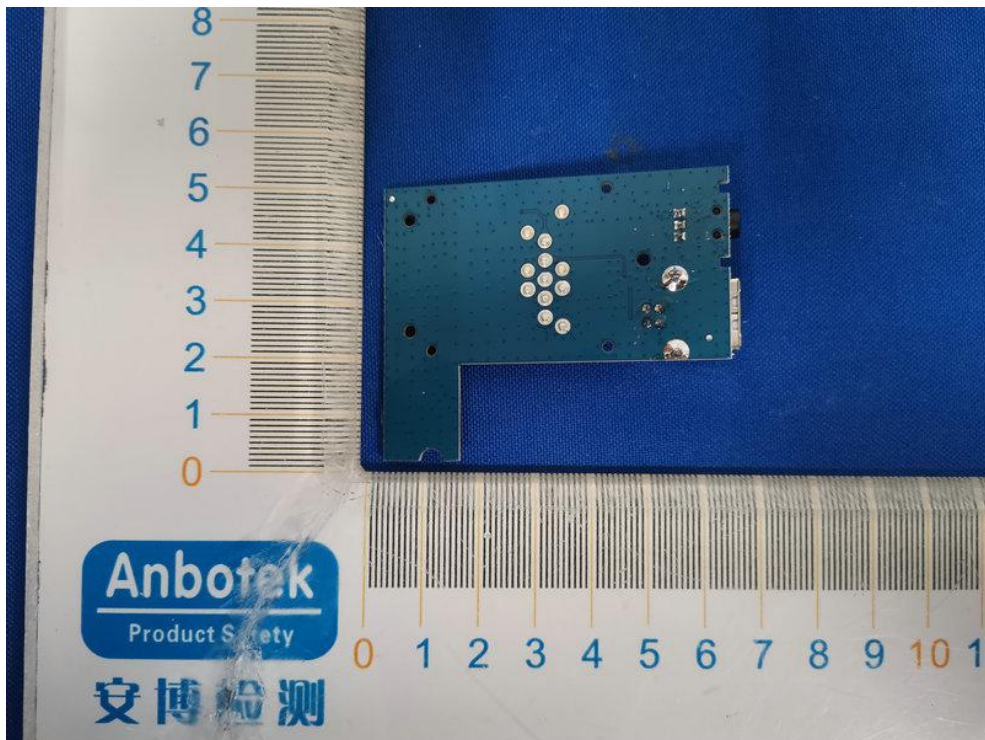

FCC ID: ZPJFCS-X2-BWC

BT&WIFI ANT

Anbotek
Product Safety

安博检测

0 1 2 3 4 5 6 7 8 9 10 11 12 13 14

11
10
9
8
7
6
5
4
3
2
1
0