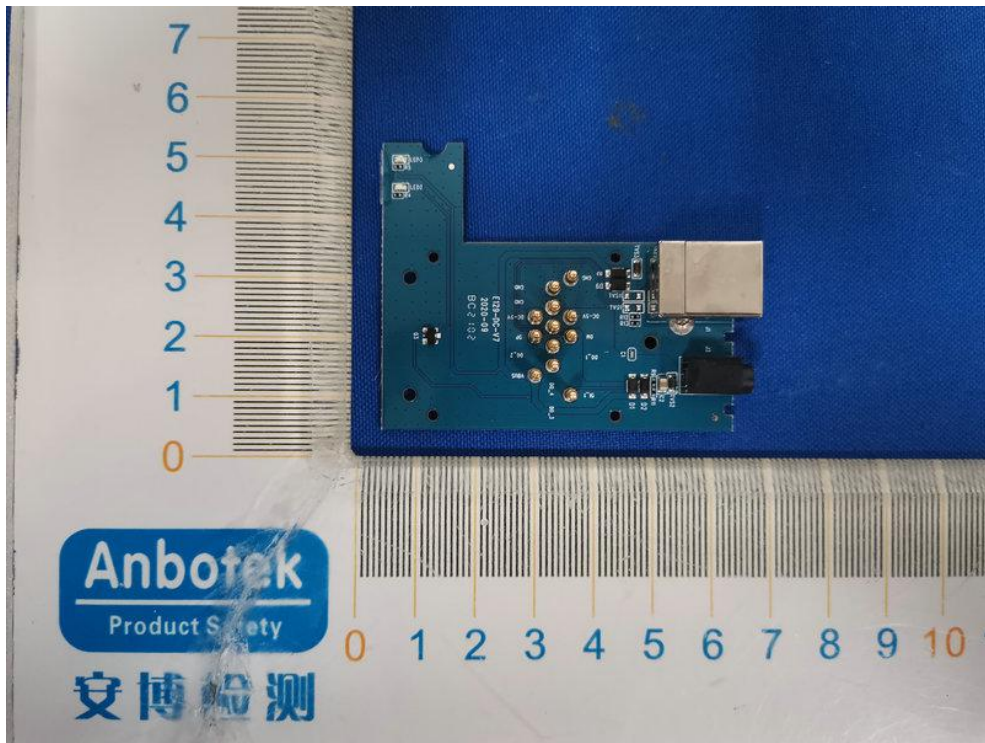

FCC ID: ZPJFCS-X2-BWC

BT&WIFI ANT

Anbotek
Product Safety

安博检测

0 1 2 3 4 5 6 7 8 9 10 11 12 13 14

11
10
9
8
7
6
5
4
3
2
1
0