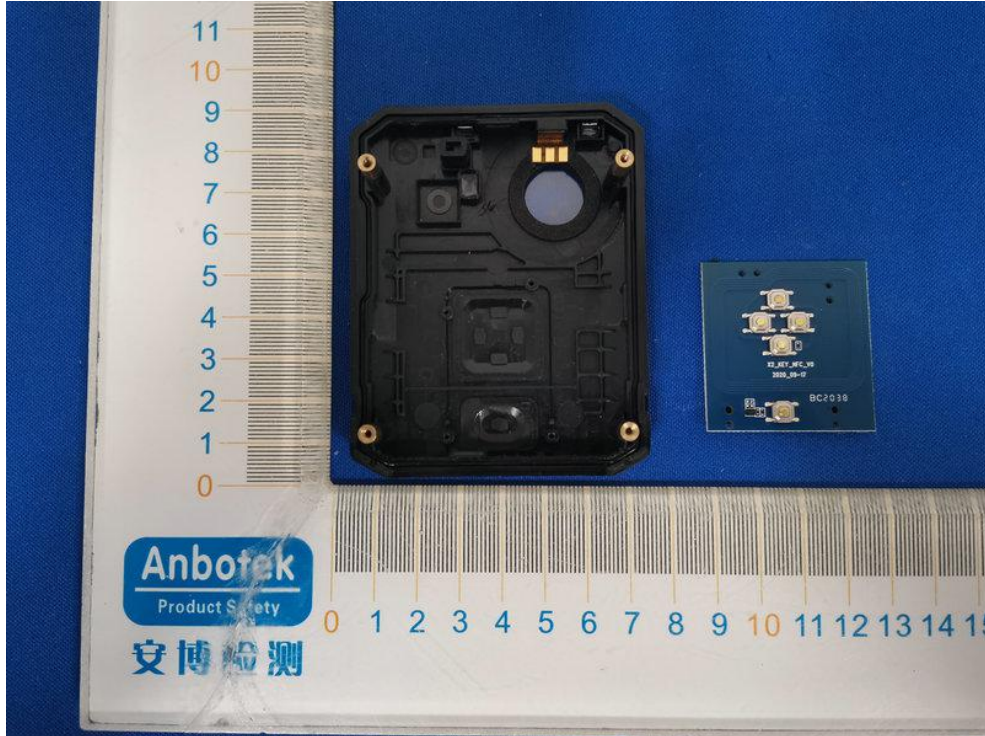

FCC ID: ZPJFCS-X2-BWC

BT&WIFI ANT

Anbotek
Product Safety

安博检测

0 1 2 3 4 5 6 7 8 9 10 11 12 13 14

11
10
9
8
7
6
5
4
3
2
1
0