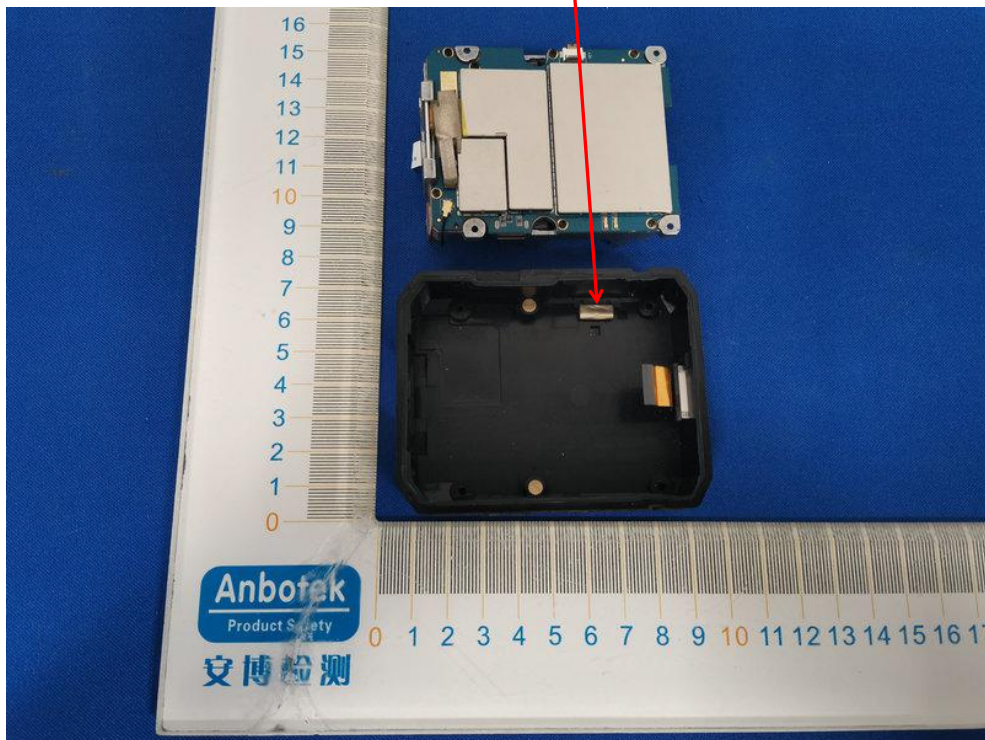

FCC ID: ZPJFCS-X2-BWC

BT&WIFI ANT

Anbotek
Product Safety

安博检测

0 1 2 3 4 5 6 7 8 9 10 11 12 13 14

11
10
9
8
7
6
5
4
3
2
1
0