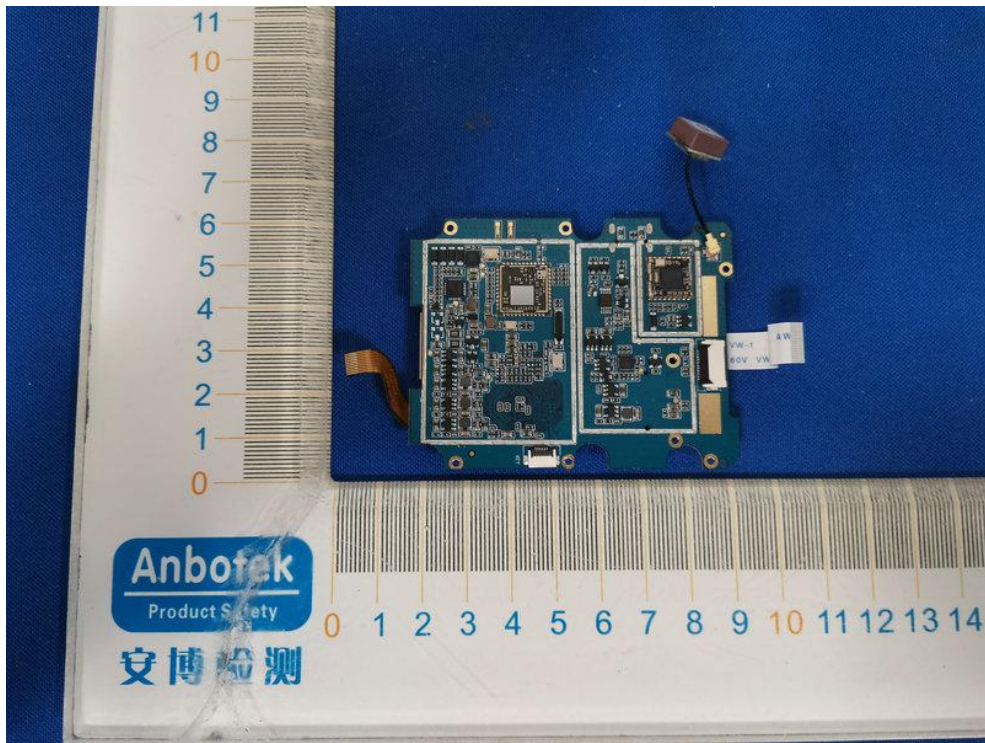

FCC ID: ZPJFCS-X2-BWC

BT&WIFI ANT

Anbotek
Product Safety

安博检测

0 1 2 3 4 5 6 7 8 9 10 11 12 13 14

11
10
9
8
7
6
5
4
3
2
1
0