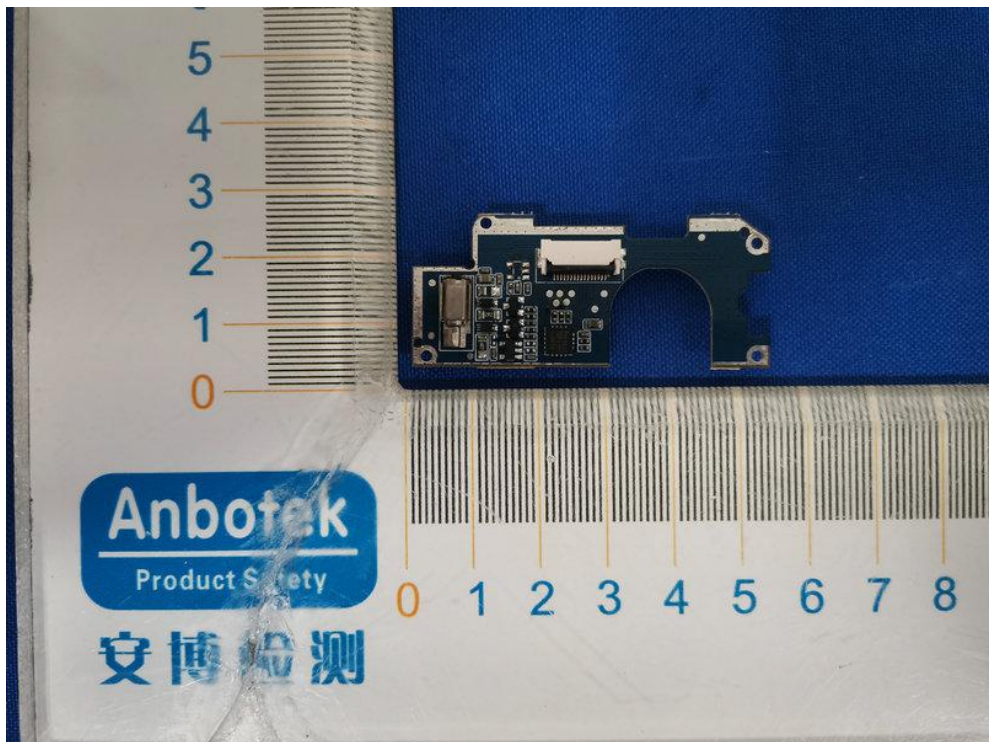

FCC ID: ZPJFCS-X2-BWC

BT&WIFI ANT

Anbotek
Product Safety

安博检测

0 1 2 3 4 5 6 7 8 9 10 11 12 13 14

11
10
9
8
7
6
5
4
3
2
1
0