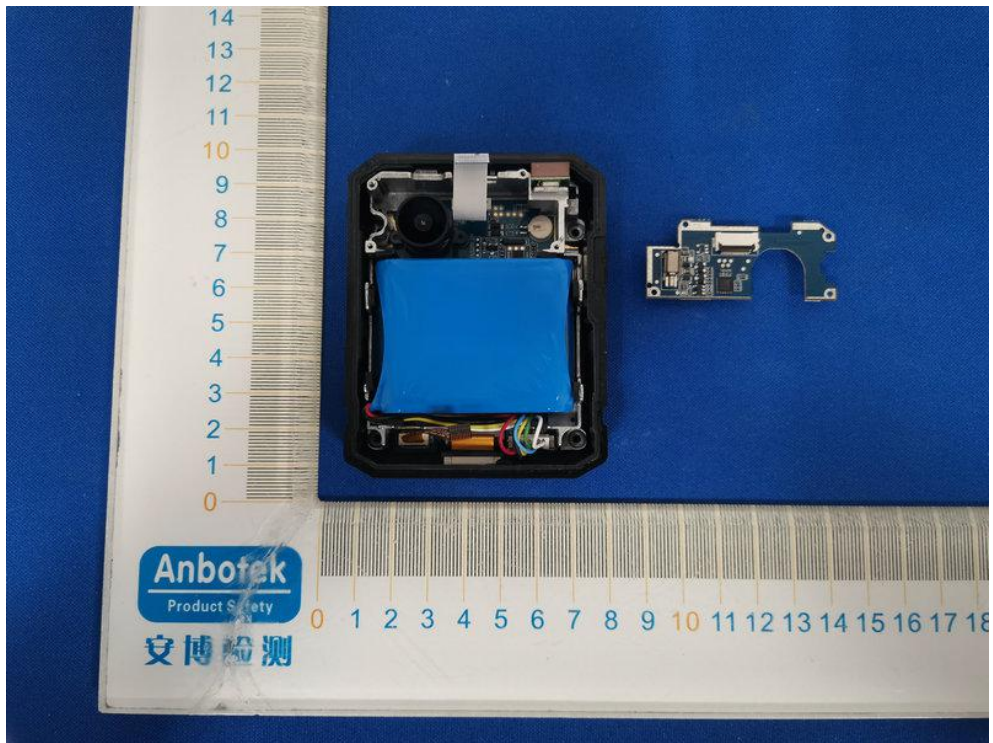

FCC ID: ZPJFCS-X2-BWC

BT&WIFI ANT

Anbotek
Product Safety

安博检测

0 1 2 3 4 5 6 7 8 9 10 11 12 13 14

11
10
9
8
7
6
5
4
3
2
1
0