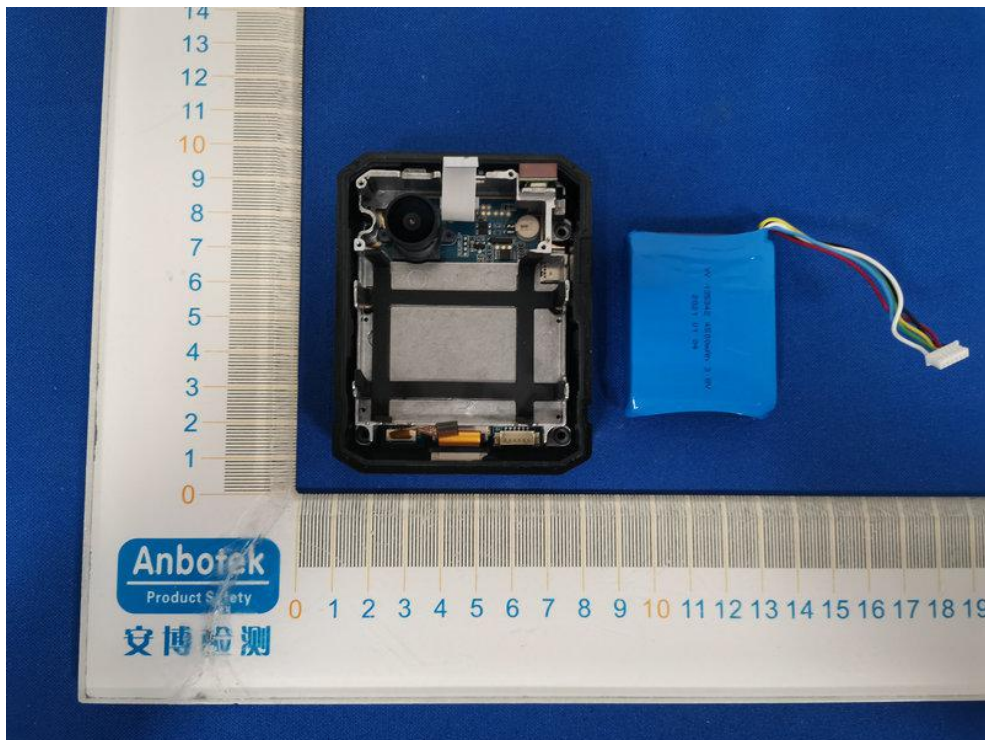

FCC ID: ZPJFCS-X2-BWC

BT&WIFI ANT

Anbotek
Product Safety

安博检测

0 1 2 3 4 5 6 7 8 9 10 11 12 13 14

11
10
9
8
7
6
5
4
3
2
1
0