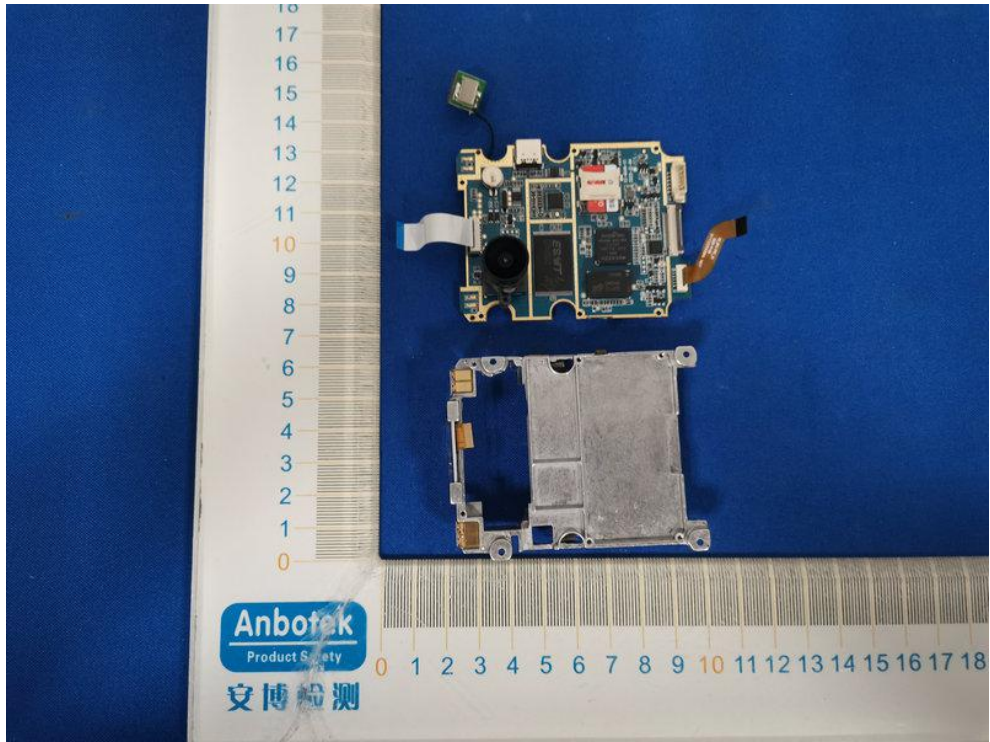

FCC ID: ZPJFCS-X2-BWC

BT&WIFI ANT

Anbotek
Product Safety

安博检测

0 1 2 3 4 5 6 7 8 9 10 11 12 13 14

11
10
9
8
7
6
5
4
3
2
1
0