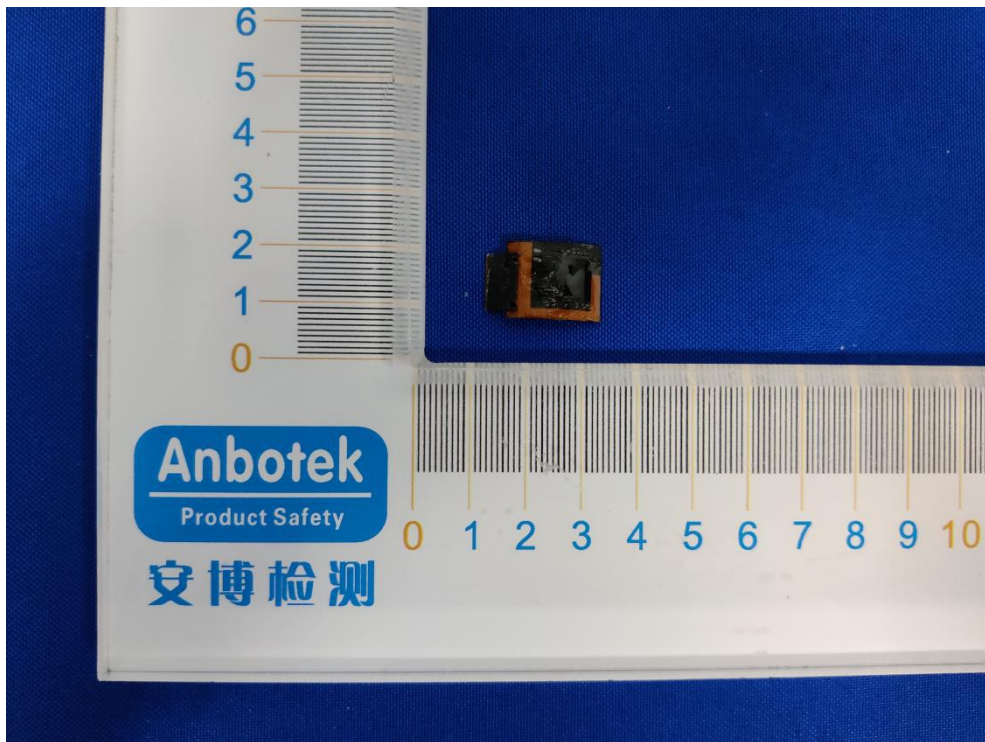

FCC ID: ZPJFCS-X2-BWC

BT&WIFI ANT

Anbotek
Product Safety

安博检测

0 1 2 3 4 5 6 7 8 9 10 11 12 13 14

11
10
9
8
7
6
5
4
3
2
1
0