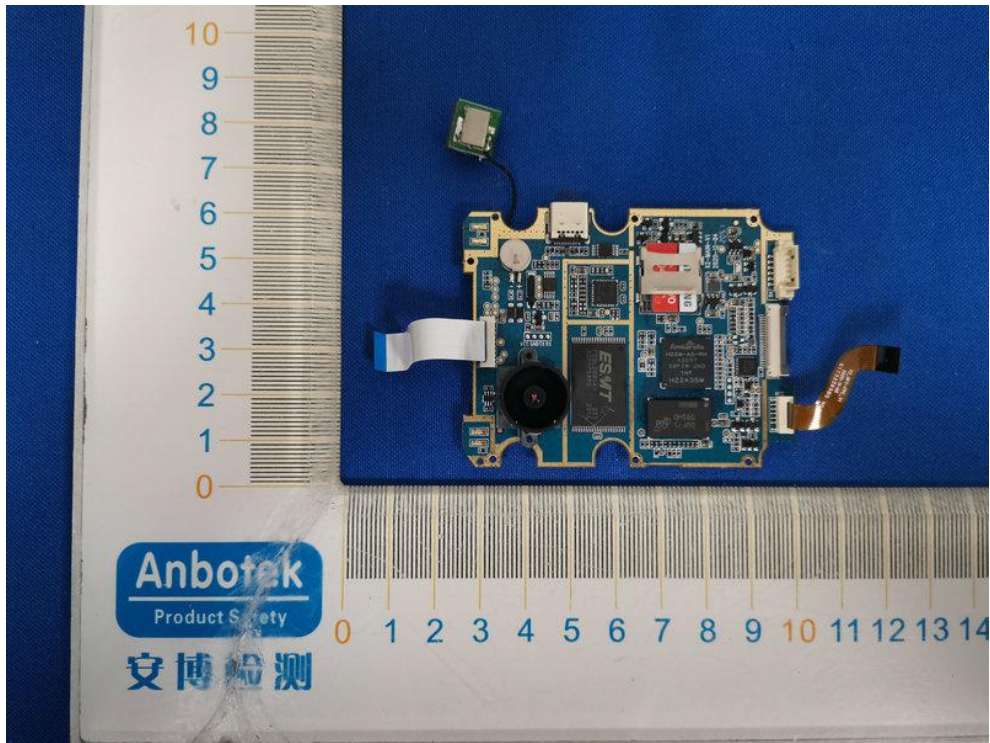

FCC ID: ZPJFCS-X2-BWC

BT&WIFI ANT

Anbotek
Product Safety

安博检测

0 1 2 3 4 5 6 7 8 9 10 11 12 13 14

11
10
9
8
7
6
5
4
3
2
1
0