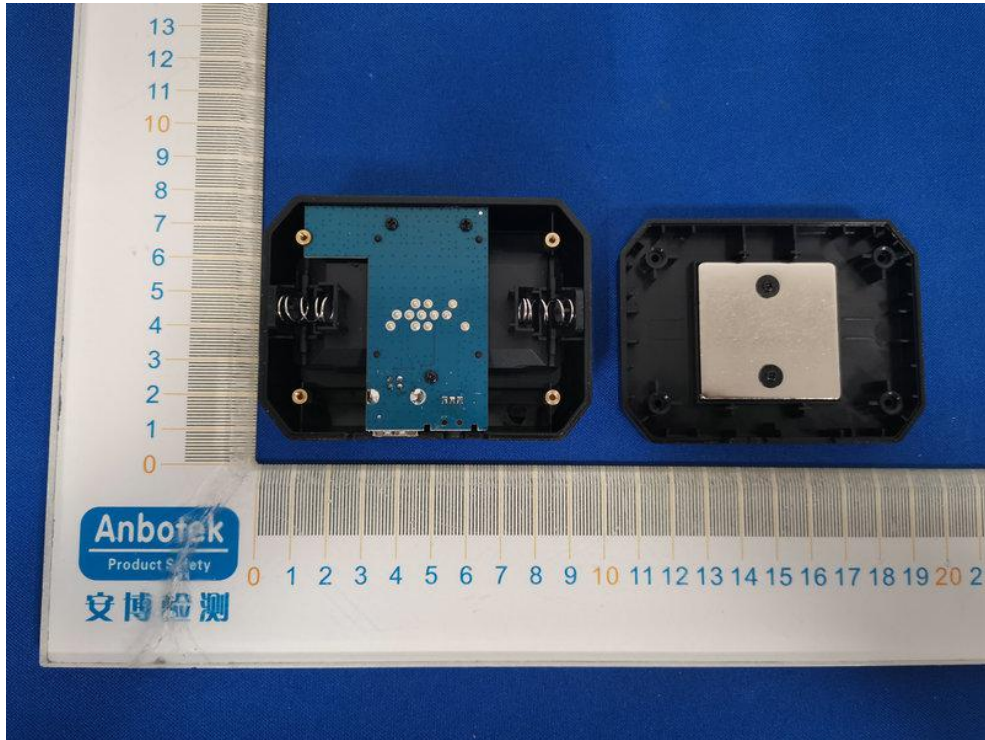

FCC ID: ZPJFCS-X2-BWC

BT&WIFI ANT

Anbotek
Product Safety

安博检测

0 1 2 3 4 5 6 7 8 9 10 11 12 13 14

11
10
9
8
7
6
5
4
3
2
1
0