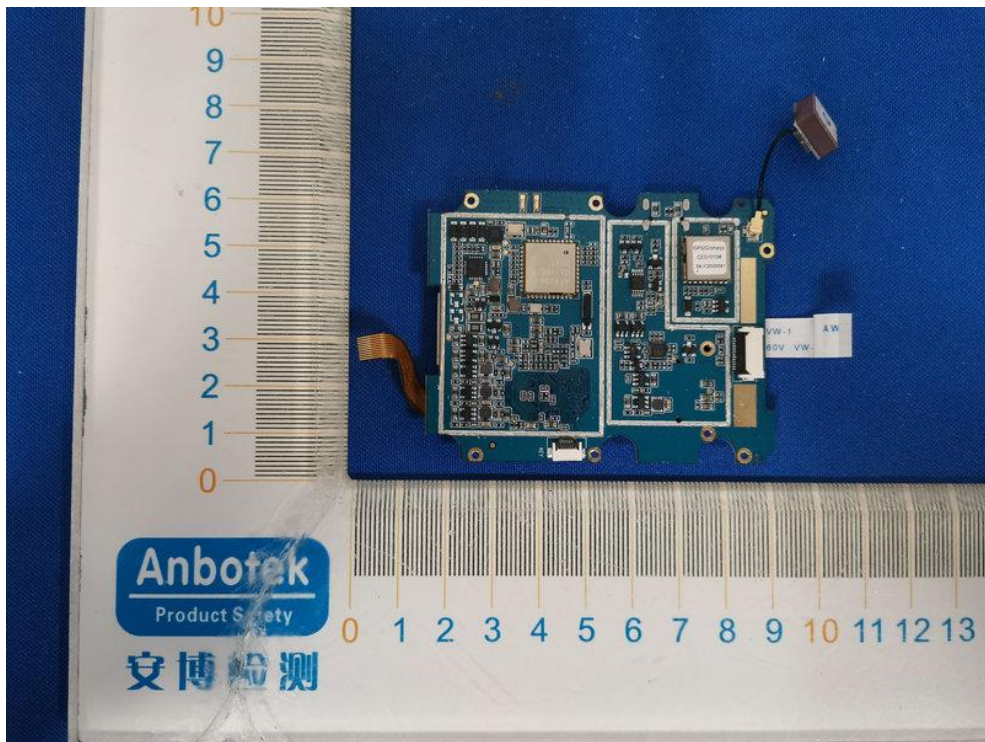

FCC ID: ZPJFCS-X2-BWC

BT&WIFI ANT

Anbotek
Product Safety

安博检测

0 1 2 3 4 5 6 7 8 9 10 11 12 13 14

11
10
9
8
7
6
5
4
3
2
1
0