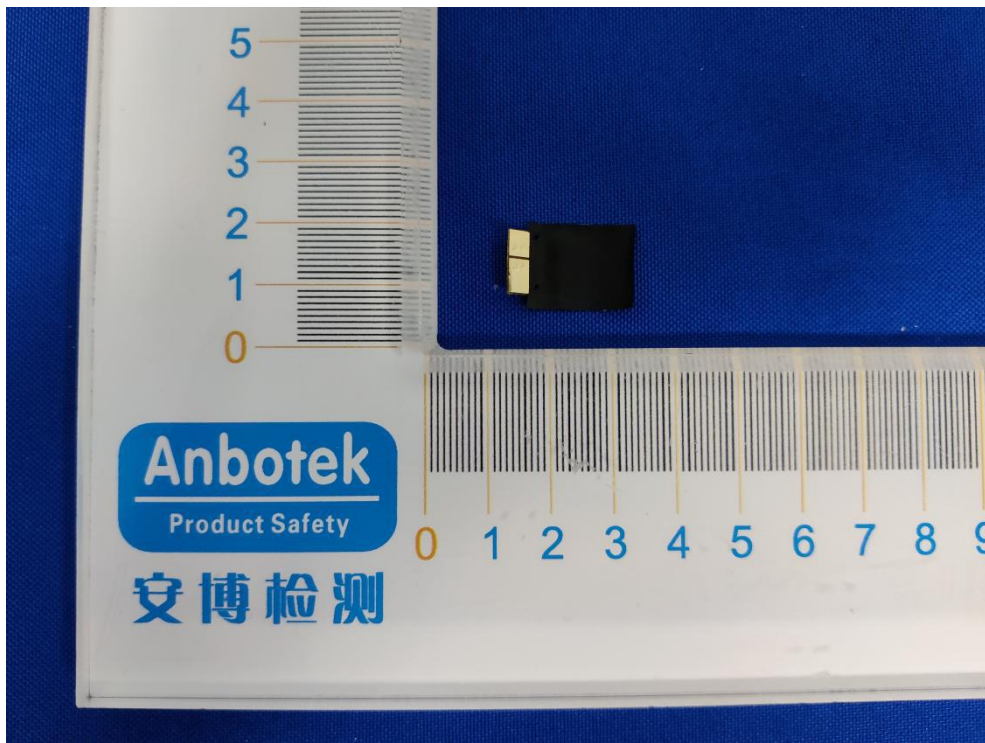

FCC ID: ZPJFCS-X2-BWC

BT&WIFI ANT

Anbotek
Product Safety

安博检测

0 1 2 3 4 5 6 7 8 9 10 11 12 13 14

11
10
9
8
7
6
5
4
3
2
1
0