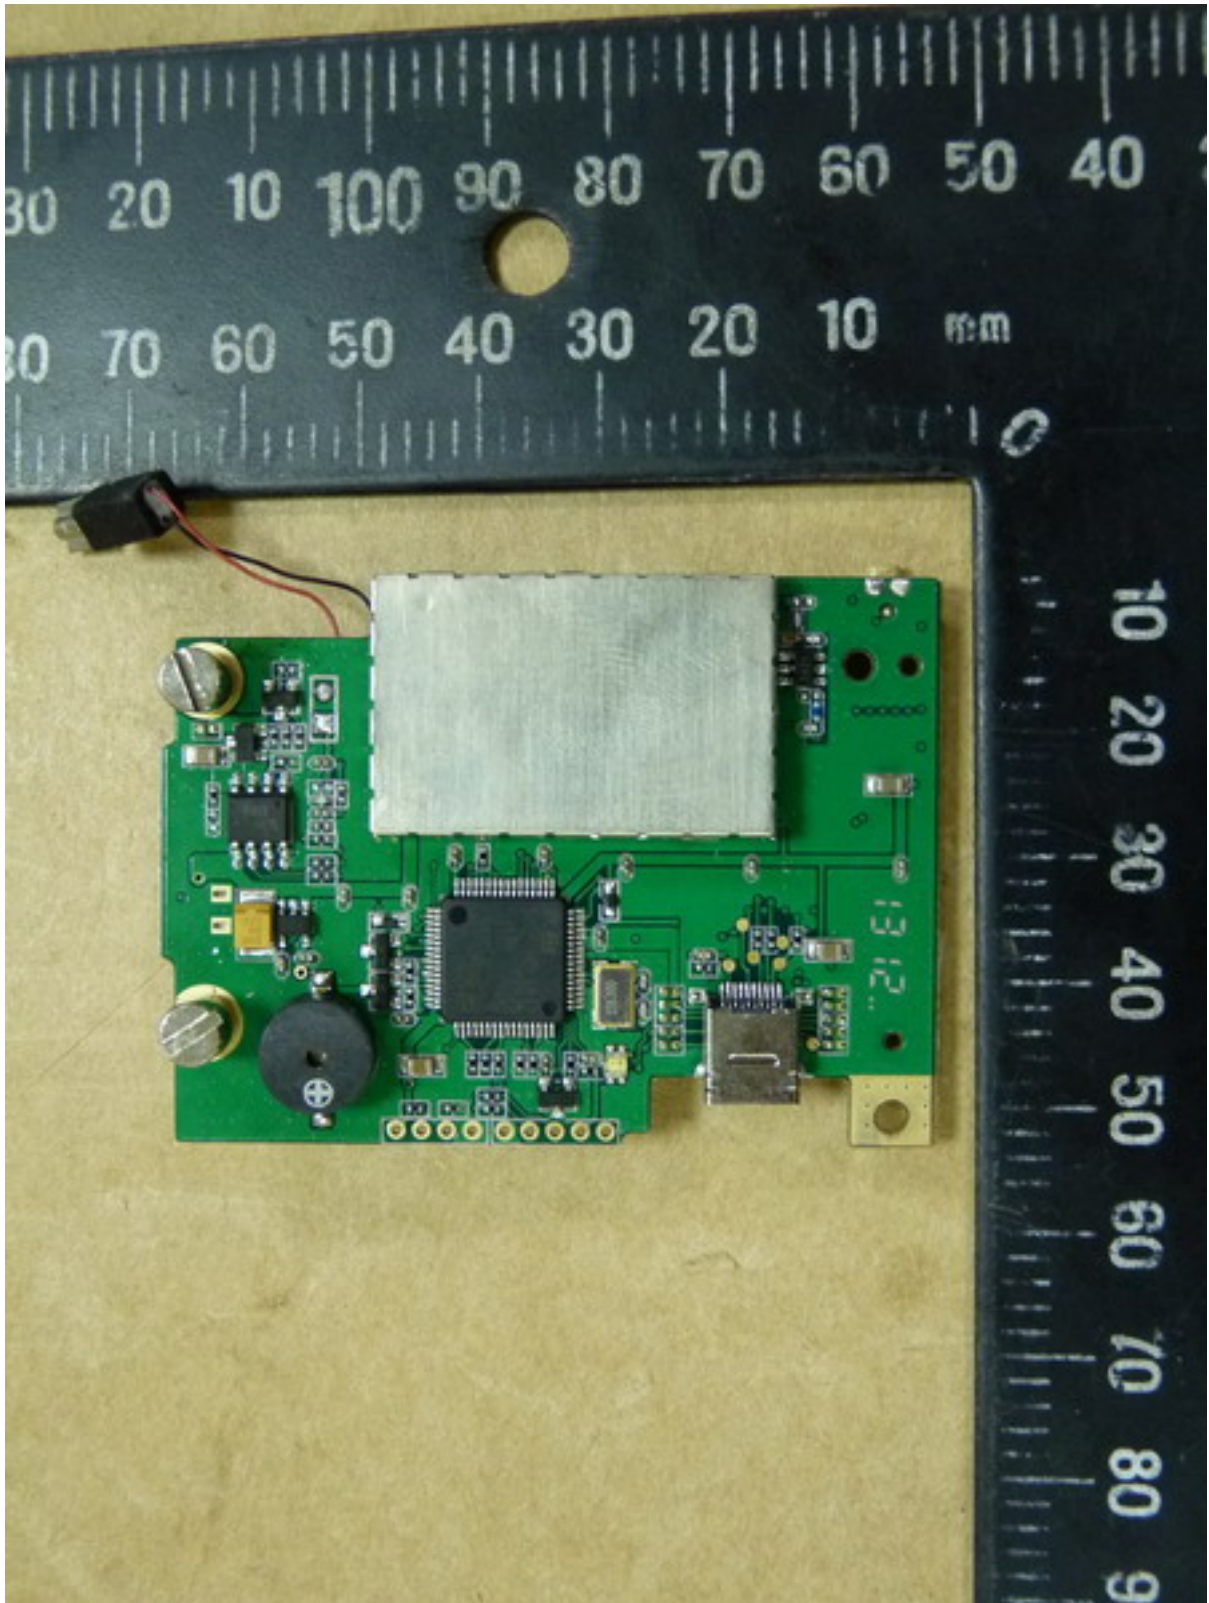

Registration number: W6M21304-13152-FCC
FCC ID: ZPJ-WMICG4-HU