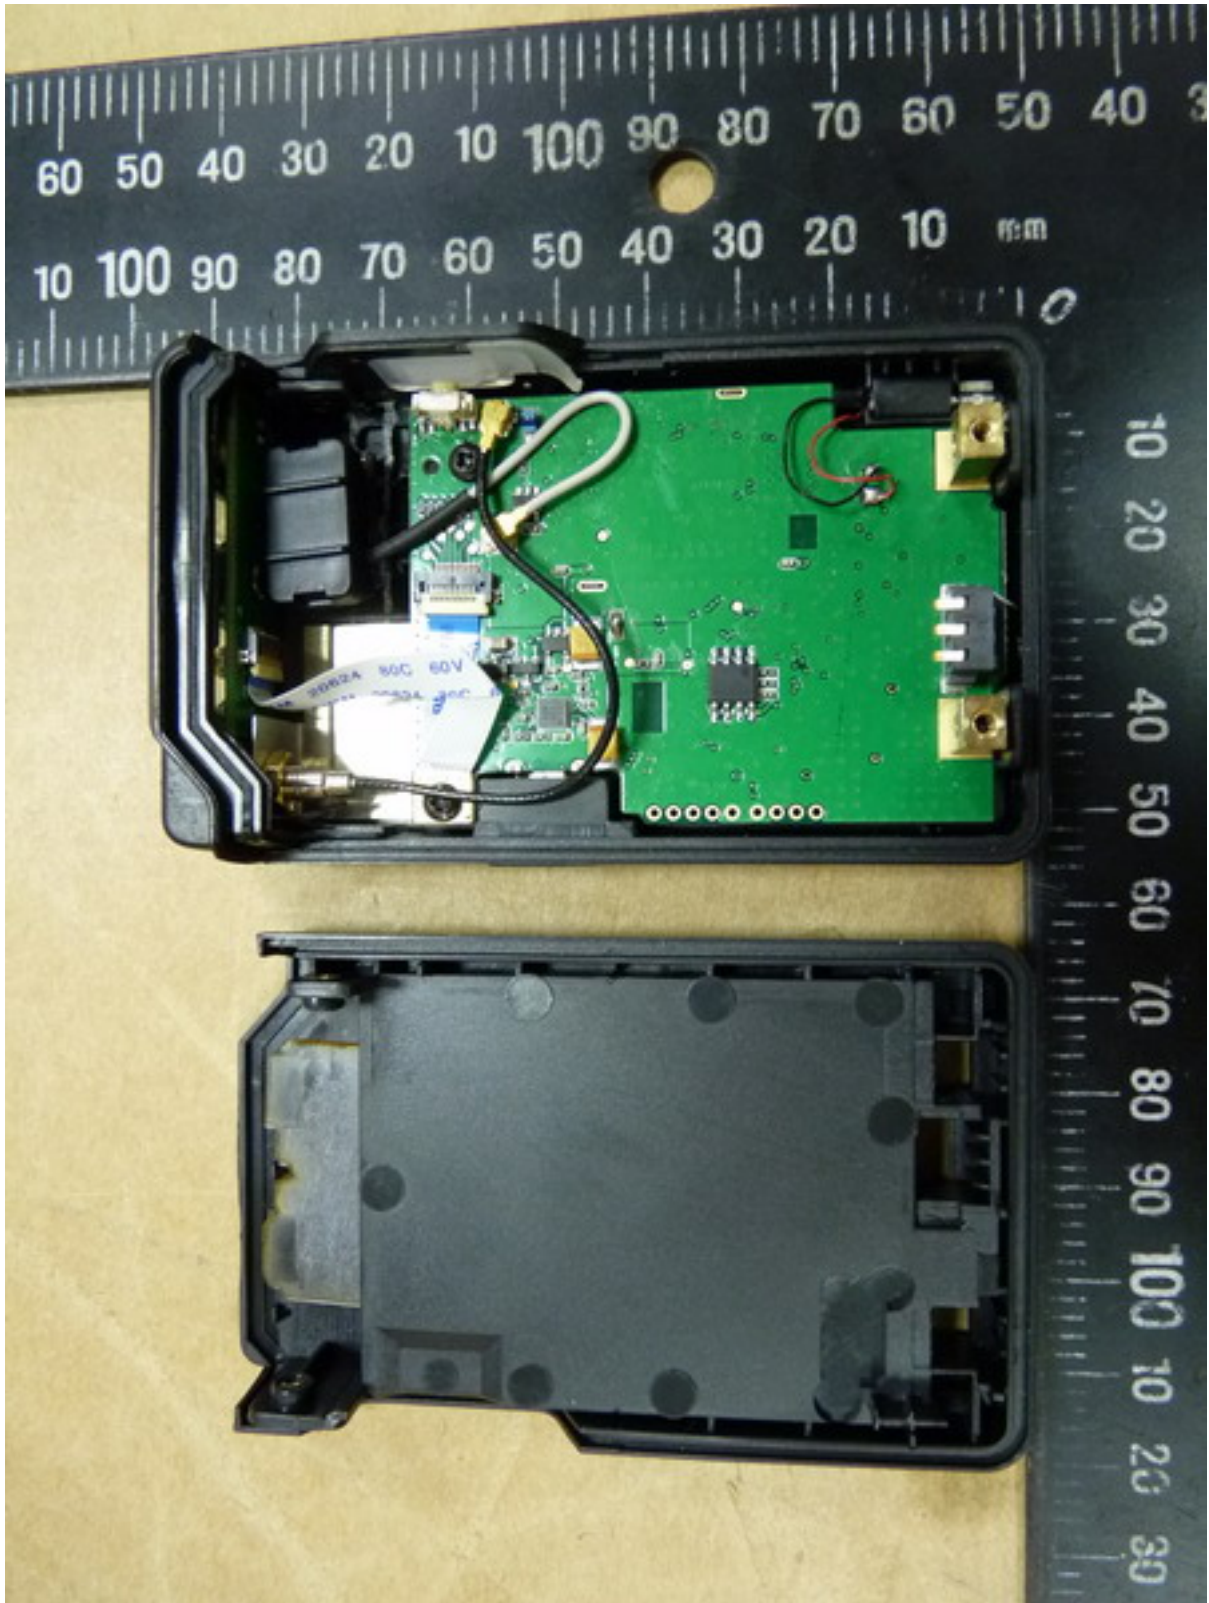

Worldwide Testing Services(Taiwan) Co., Ltd.

Registration number: W6M21304-13152-FCC

FCC ID: ZPJ-WMICG4-HU

Internal Photos

Worldwide Testing Services(Taiwan) Co., Ltd.

Registration number: W6M21304-13152-FCC
FCC ID: ZPJ-WMICG4-HU

Worldwide Testing Services(Taiwan) Co., Ltd.

Registration number: W6M21304-13152-FCC
FCC ID: ZPJ-WMICG4-HU

Worldwide Testing Services(Taiwan) Co., Ltd.

Registration number: W6M21304-13152-FCC
FCC ID: ZPJ-WMICG4-HU