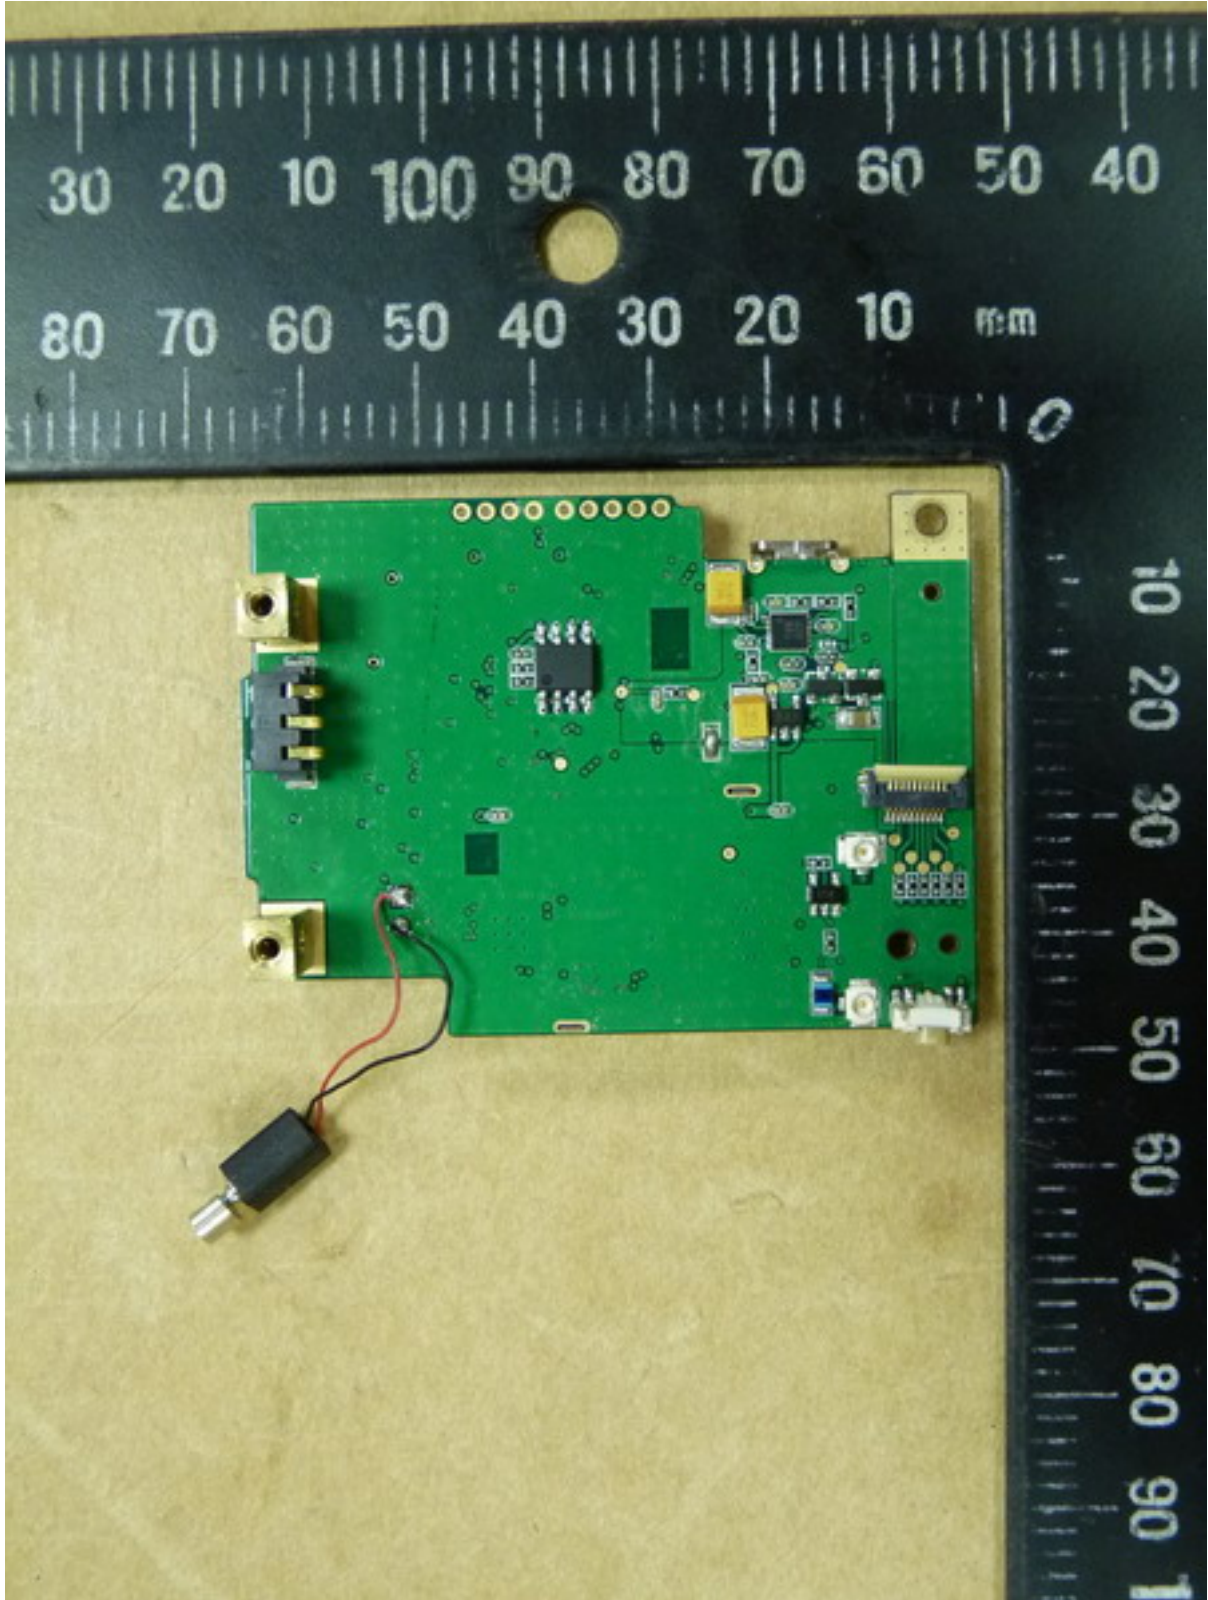

Worldwide Testing Services(Taiwan) Co., Ltd.

Registration number: W6M21304-13152-FCC
FCC ID: ZPJ-WMICG4-HU