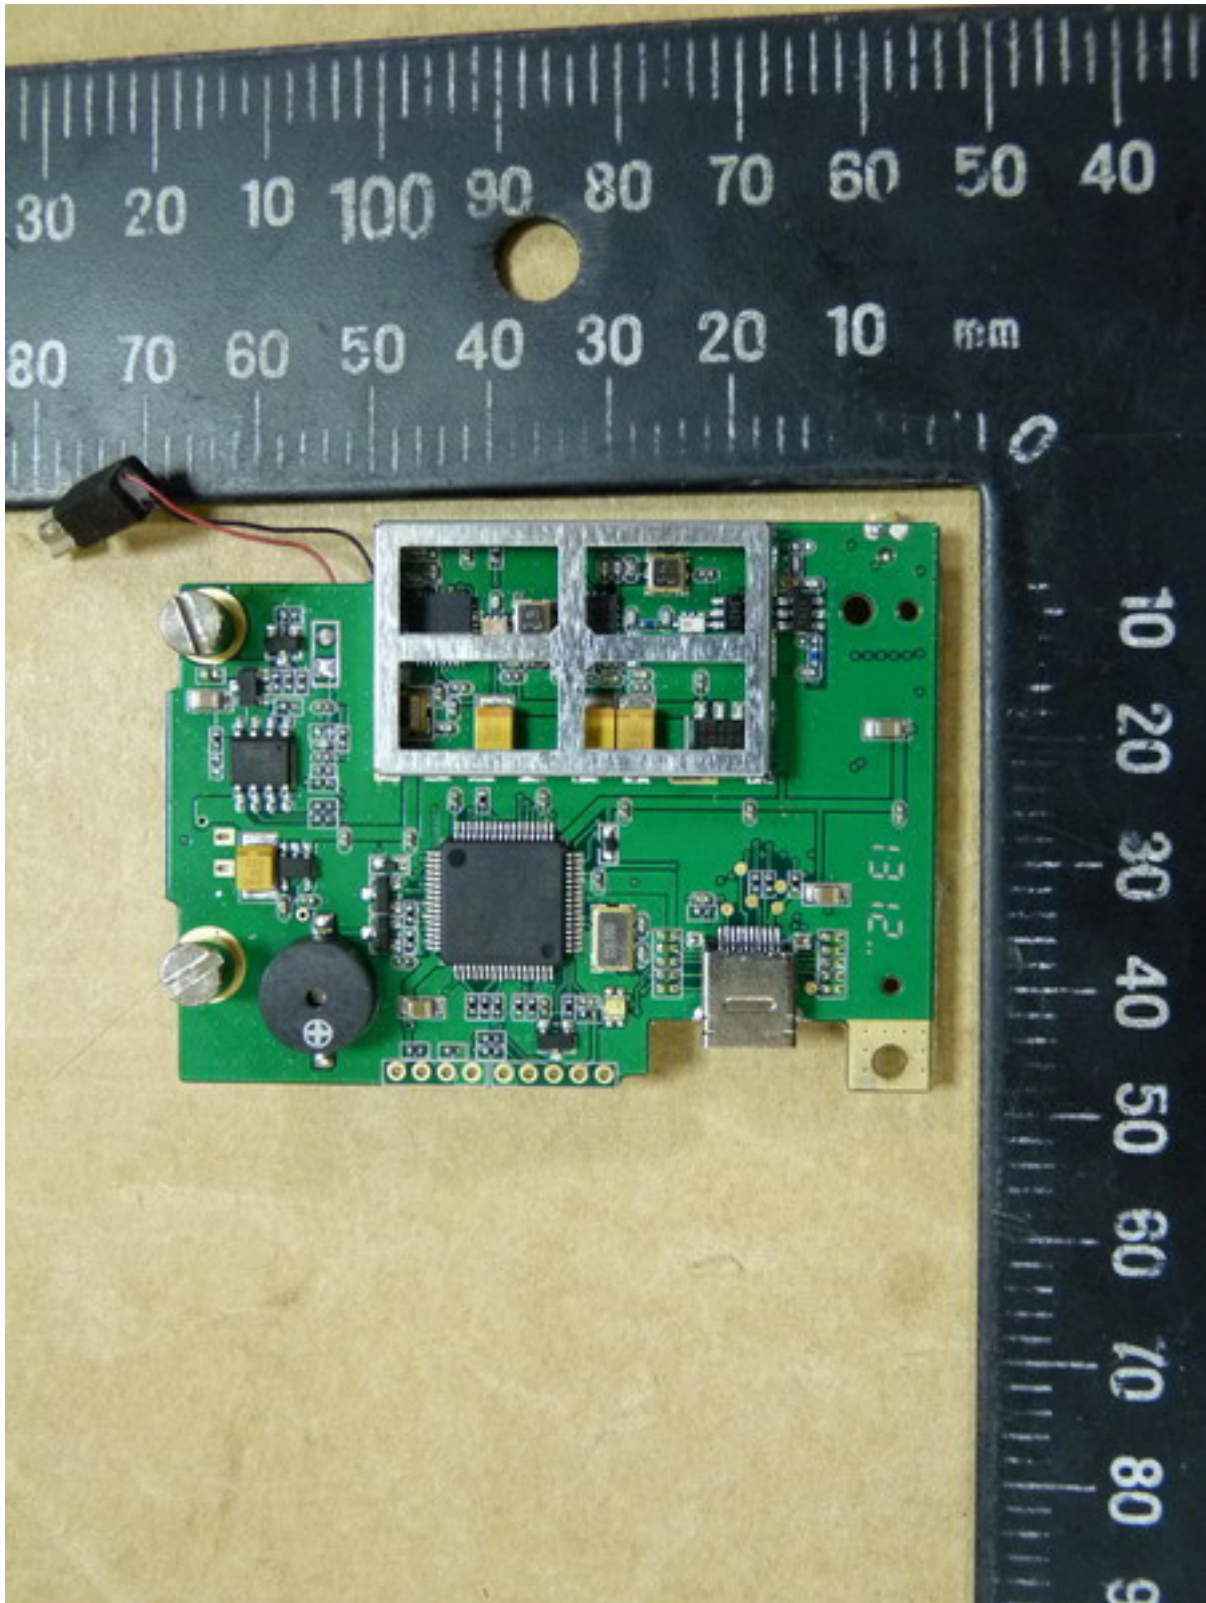

Registration number: W6M21304-13152-FCC
FCC ID: ZPJ-WMICG4-HU

Registration number: W6M21304-13152-FCC
FCC ID: ZPJ-WMICG4-HU

Registration number: W6M21304-13152-FCC
FCC ID: ZPJ-WMICG4-HU

Worldwide Testing Services(Taiwan) Co., Ltd.