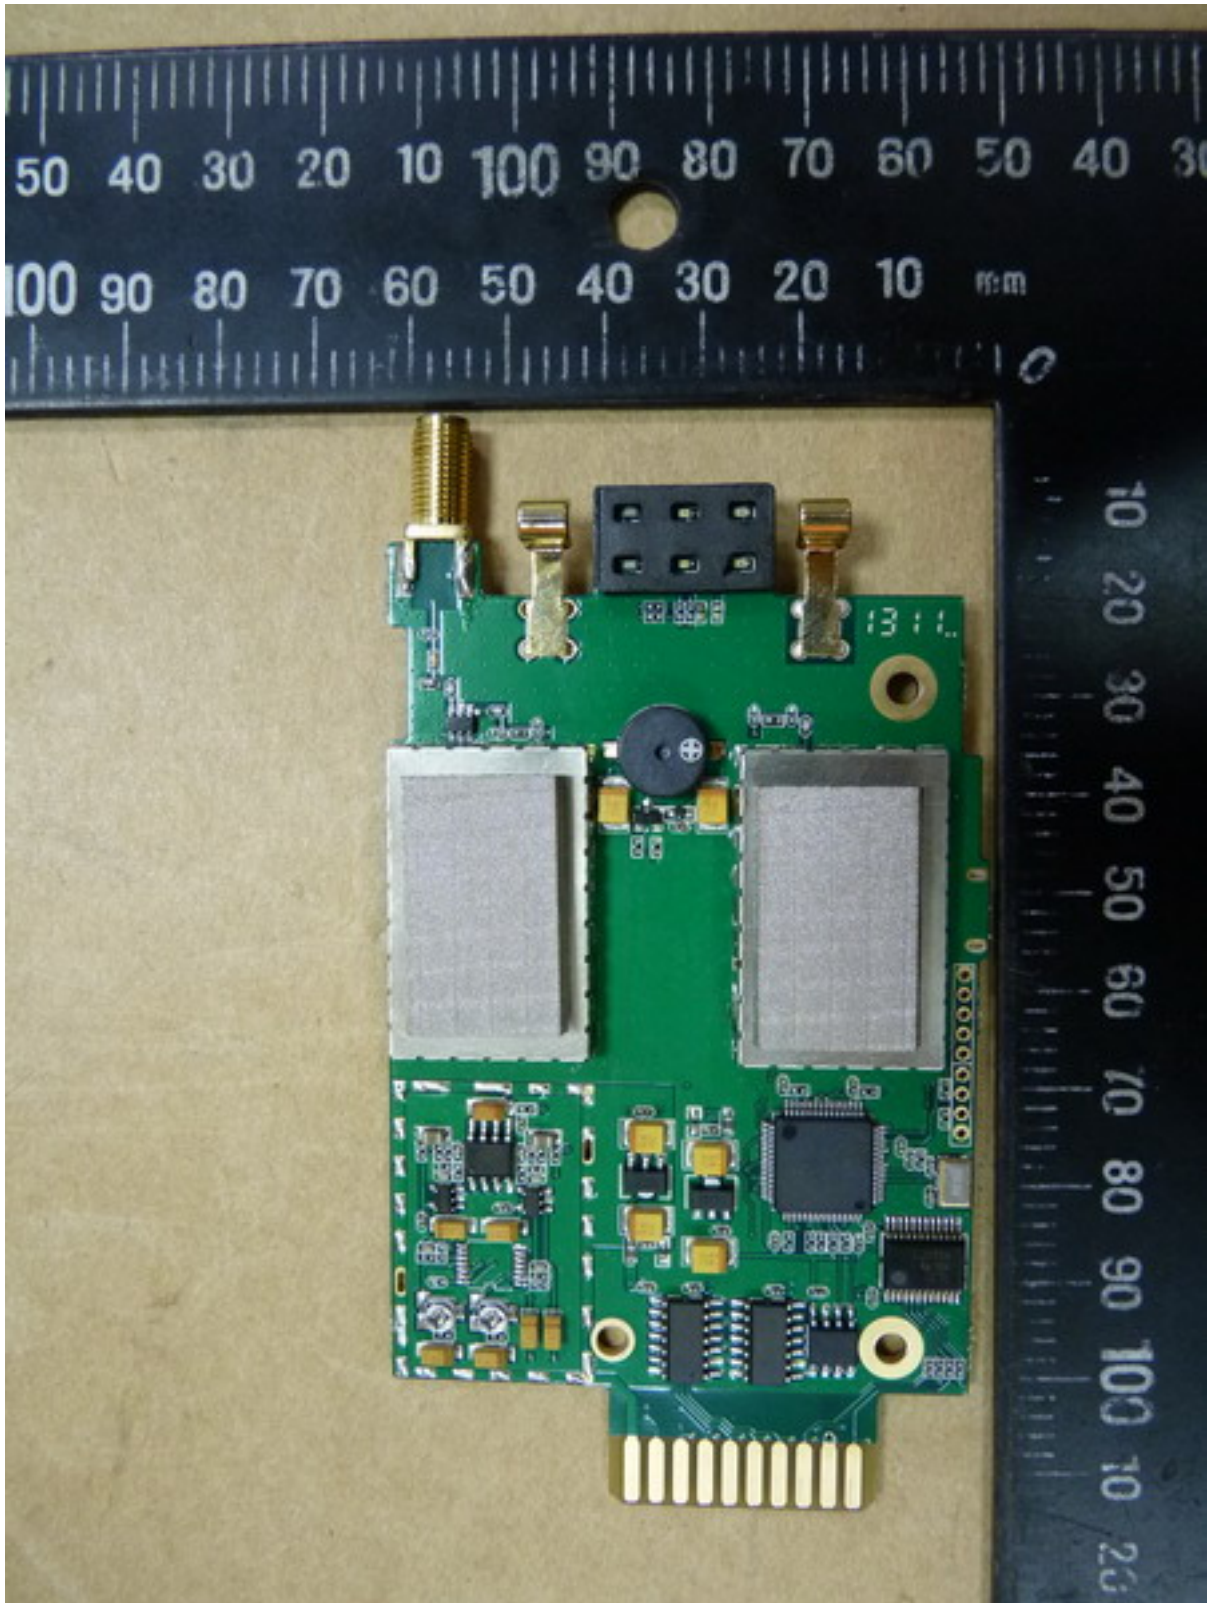

Registration number: W6M21304-13153-FCC
FCC ID: ZPJ-WMICG4-CU