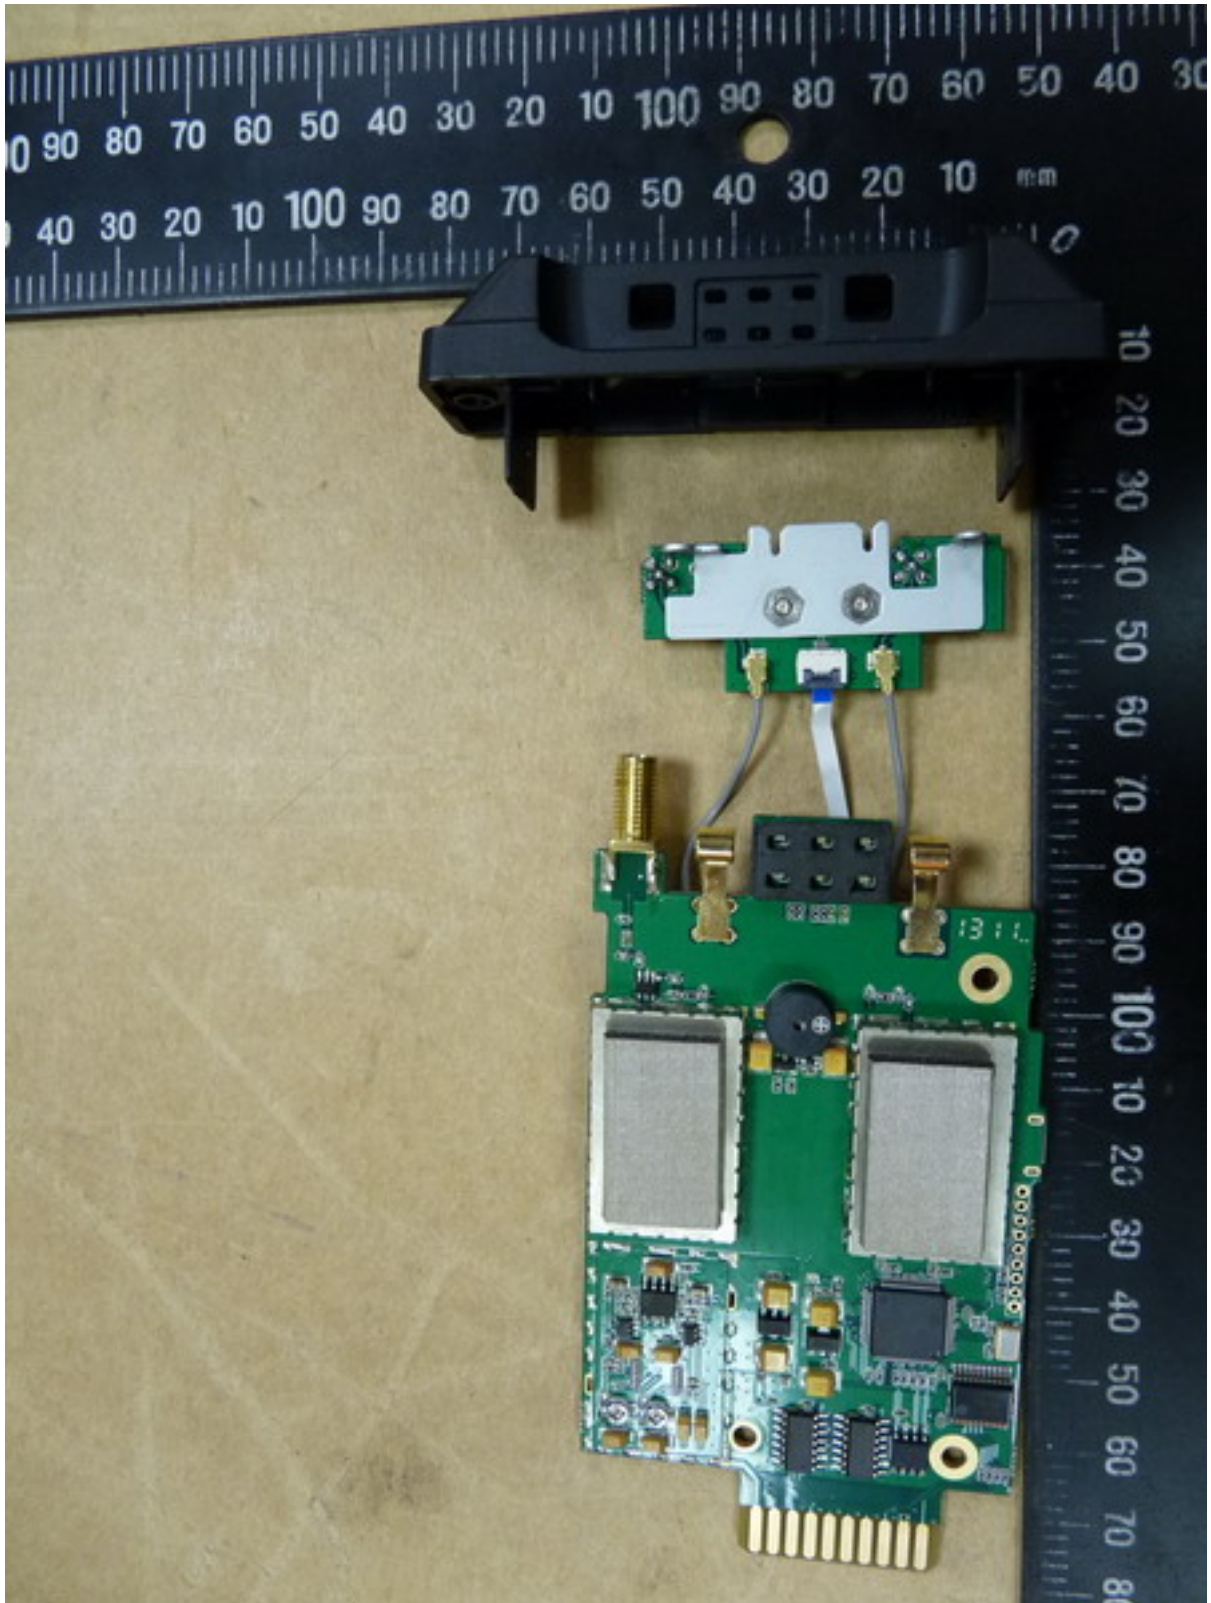

Registration number: W6M21304-13153-FCC
FCC ID: ZPJ-WMICG4-CU

Registration number: W6M21304-13153-FCC
FCC ID: ZPJ-WMICG4-CU

Worldwide Testing Services(Taiwan) Co., Ltd.

Registration number: W6M21304-13153-FCC
FCC ID: ZPJ-WMICG4-CU