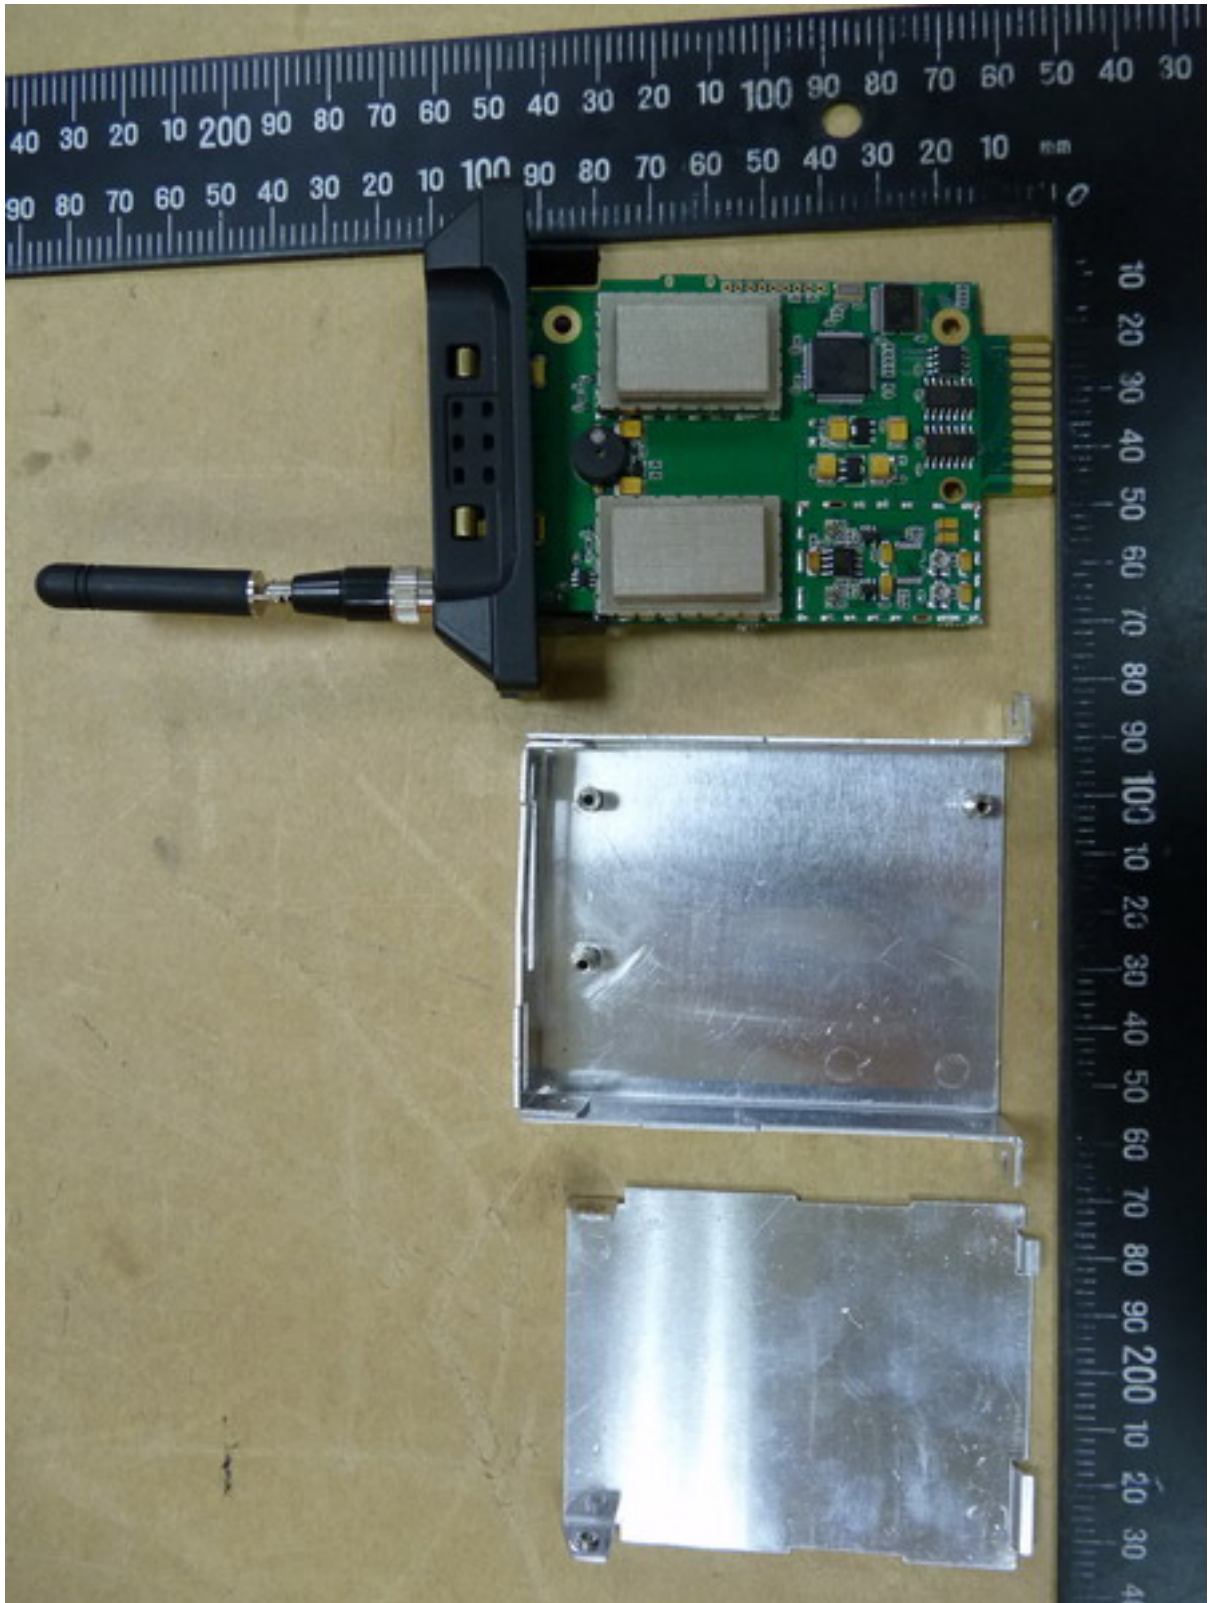

Registration number: W6M21304-13153-FCC
FCC ID: ZPJ-WMICG4-CU