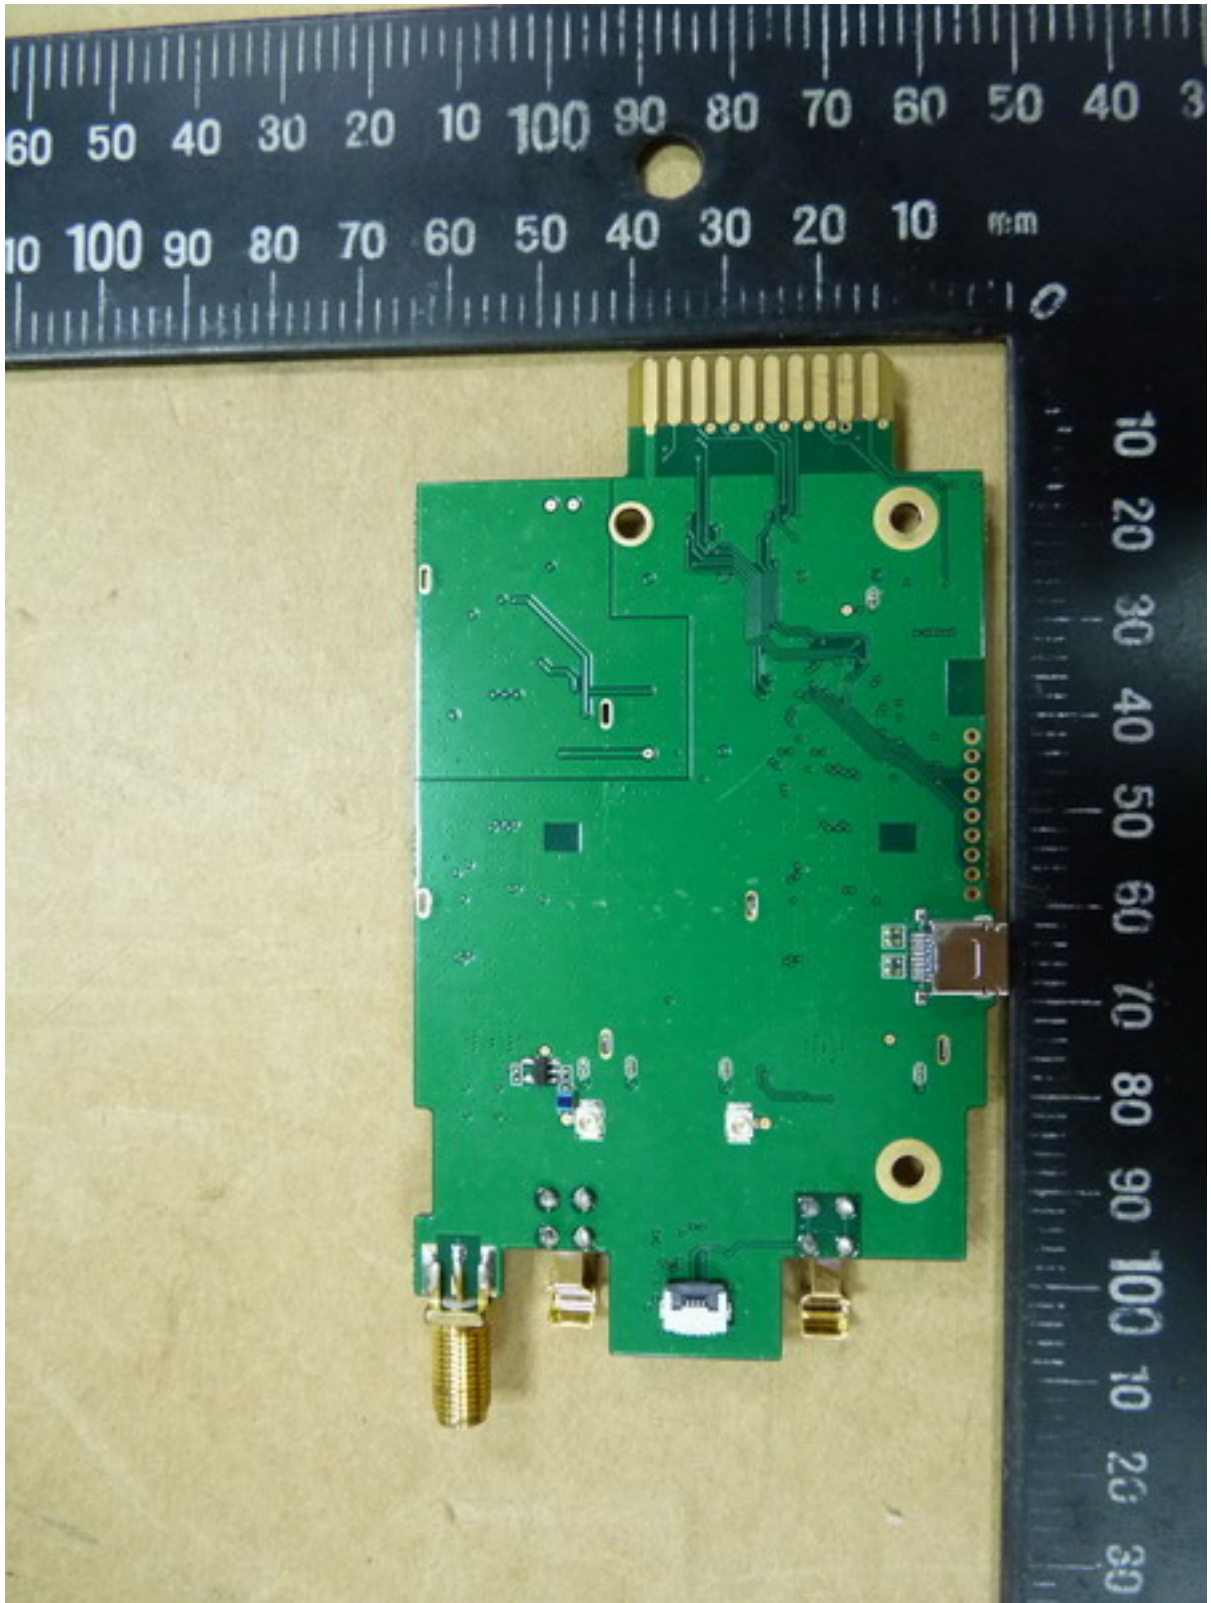

Worldwide Testing Services(Taiwan) Co., Ltd.

Registration number: W6M21304-13153-FCC
FCC ID: ZPJ-WMICG4-CU