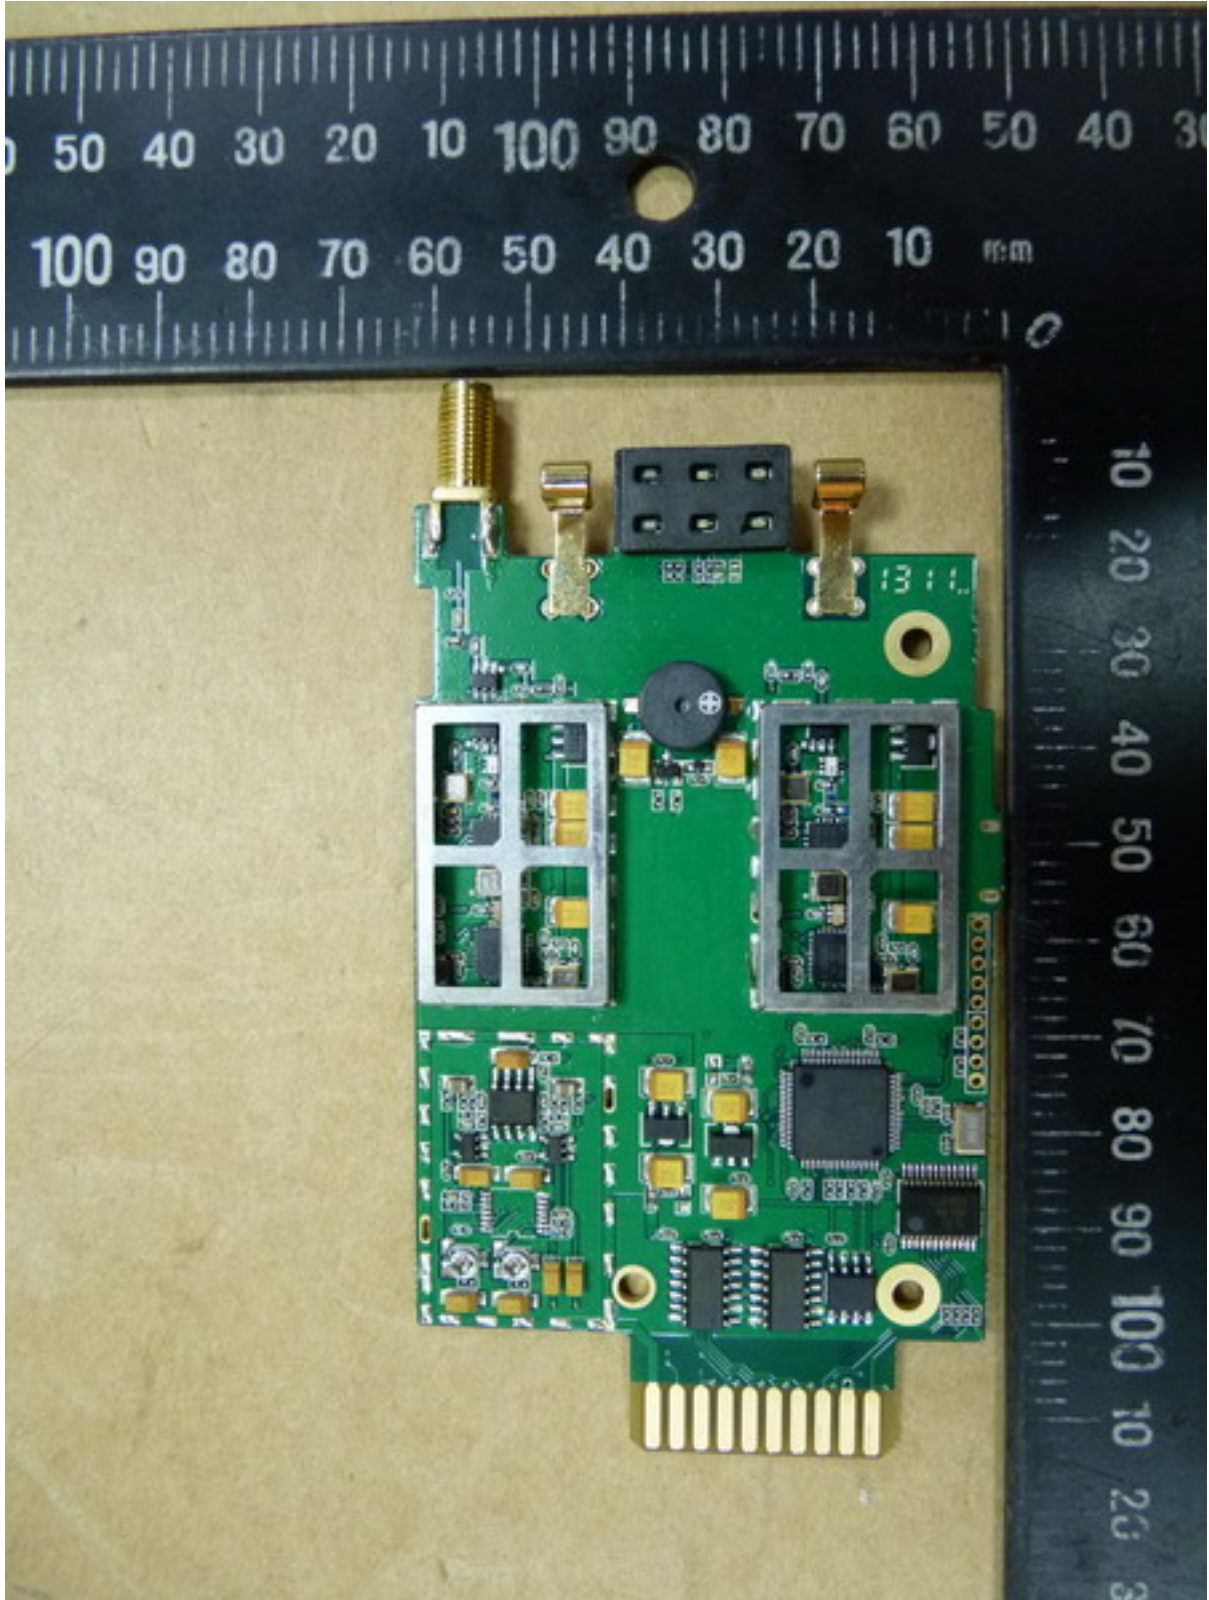

Worldwide Testing Services(Taiwan) Co., Ltd.

Registration number: W6M21304-13153-FCC
FCC ID: ZPJ-WMICG4-CU