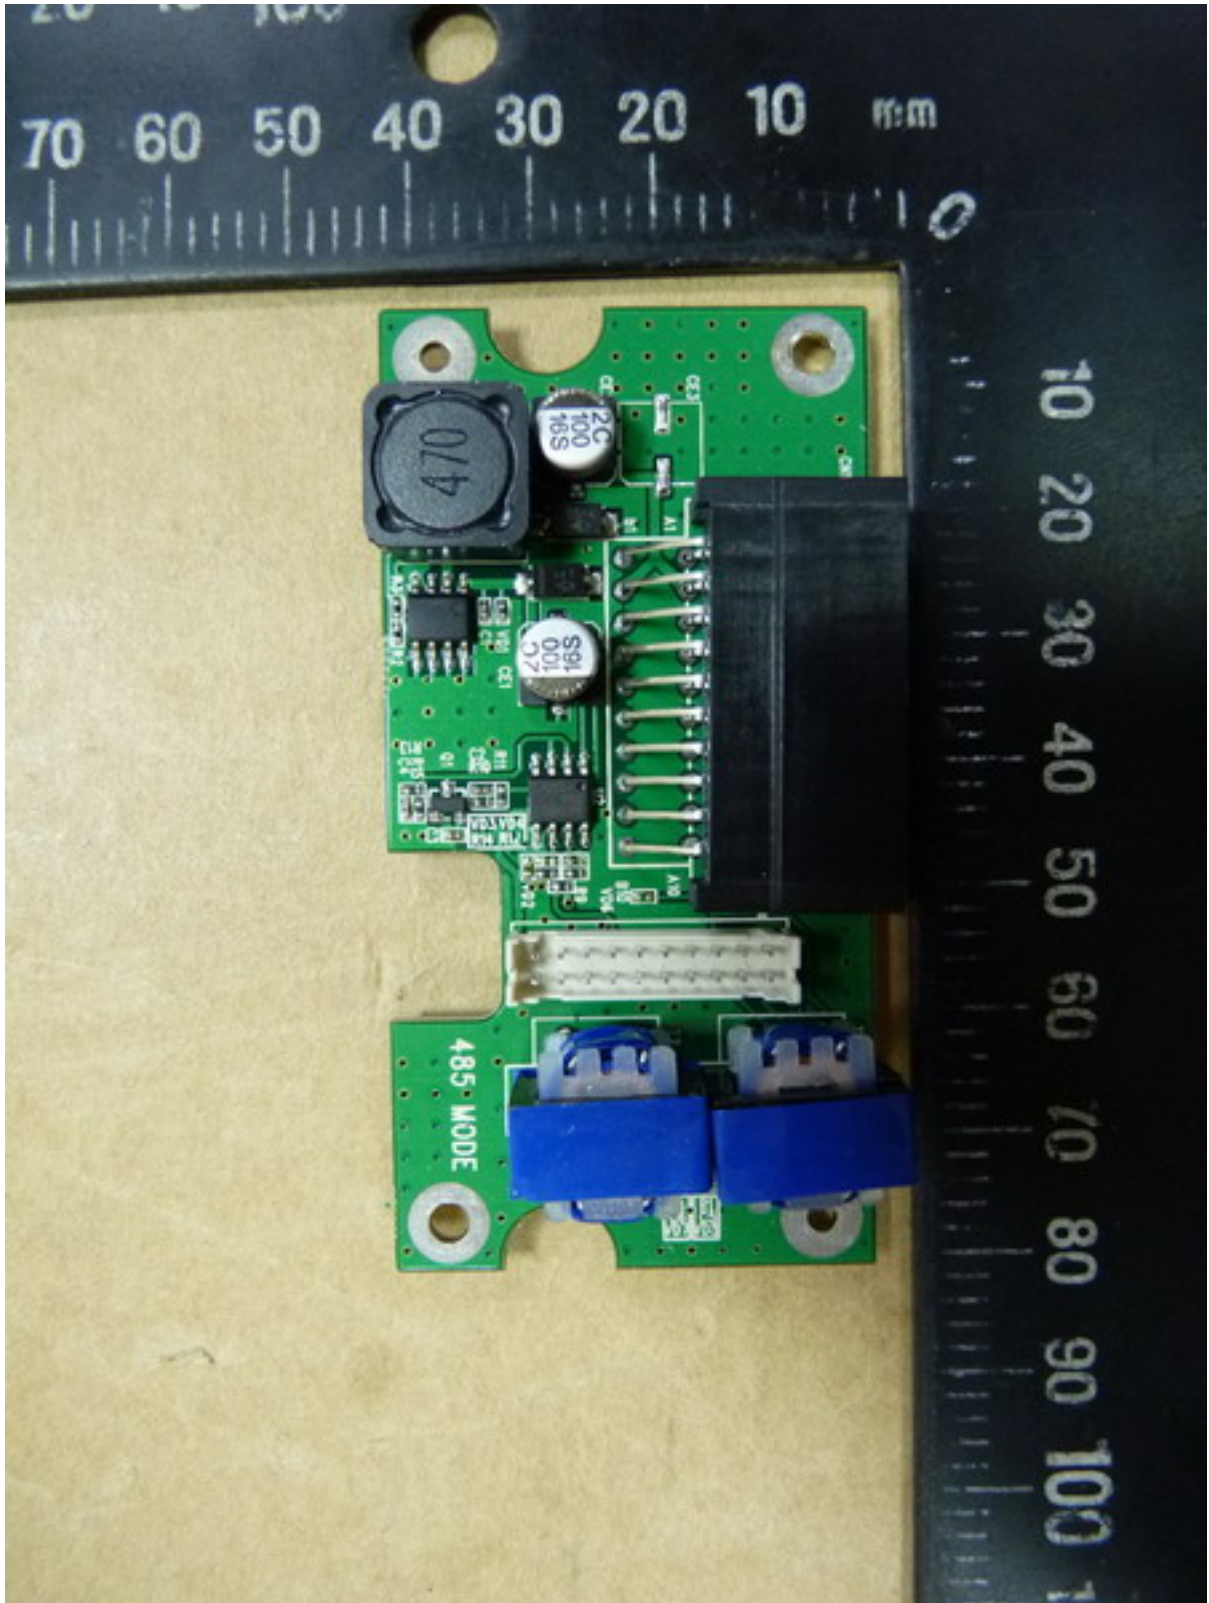

Worldwide Testing Services(Taiwan) Co., Ltd.

Registration number: W6M21304-13153-FCC

FCC ID: ZPJ-WMICG4-CU

Internal Photos

Registration number: W6M21304-13153-FCC
FCC ID: ZPJ-WMICG4-CU

Registration number: W6M21304-13153-FCC
FCC ID: ZPJ-WMICG4-CU

Worldwide Testing Services(Taiwan) Co., Ltd.

Registration number: W6M21304-13153-FCC
FCC ID: ZPJ-WMICG4-CU

Registration number: W6M21304-13153-FCC
FCC ID: ZPJ-WMICG4-CU

Worldwide Testing Services(Taiwan) Co., Ltd.