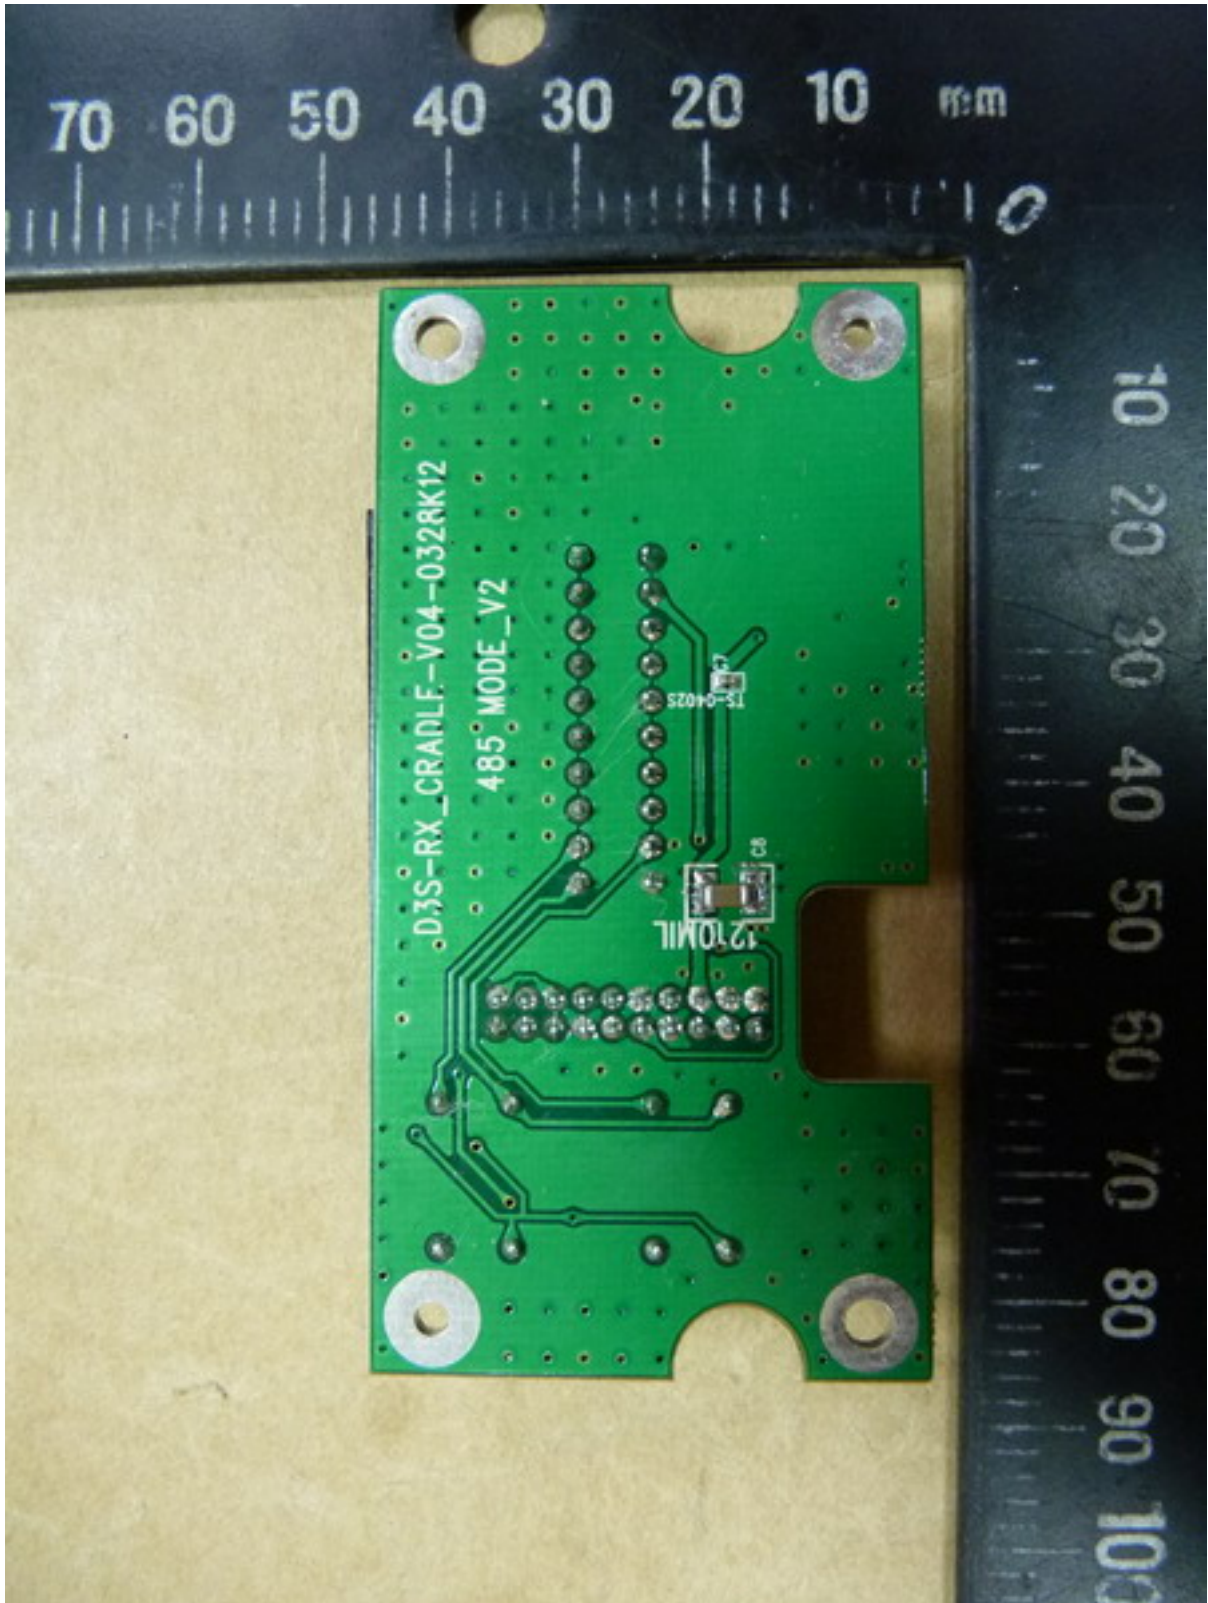

Worldwide Testing Services(Taiwan) Co., Ltd.

Registration number: W6M21304-13153-FCC
FCC ID: ZPJ-WMICG4-CU