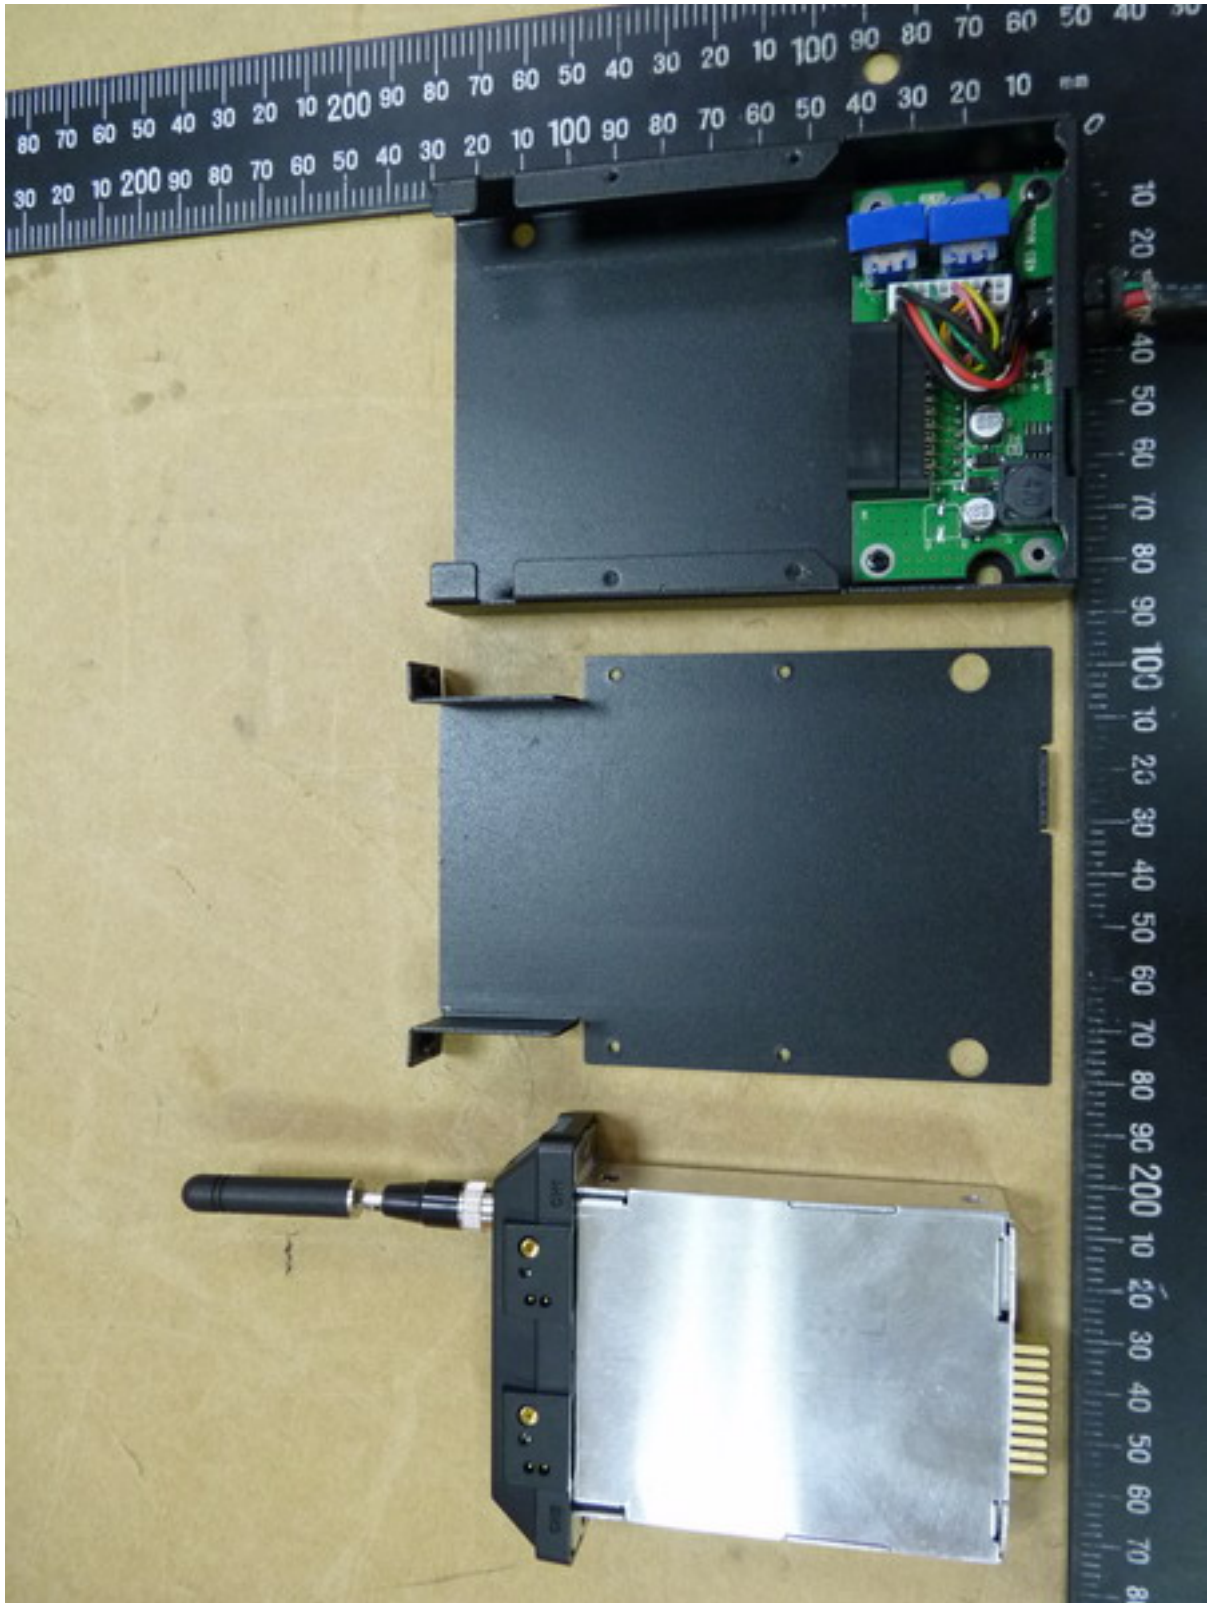

Worldwide Testing Services(Taiwan) Co., Ltd.

Registration number: W6M21304-13153-FCC

FCC ID: ZPJ-WMICG4-CU

Internal Photos

Registration number: W6M21304-13153-FCC
FCC ID: ZPJ-WMICG4-CU

Registration number: W6M21304-13153-FCC
FCC ID: ZPJ-WMICG4-CU

Worldwide Testing Services(Taiwan) Co., Ltd.

Registration number: W6M21304-13153-FCC
FCC ID: ZPJ-WMICG4-CU

Registration number: W6M21304-13153-FCC
FCC ID: ZPJ-WMICG4-CU

Worldwide Testing Services(Taiwan) Co., Ltd.