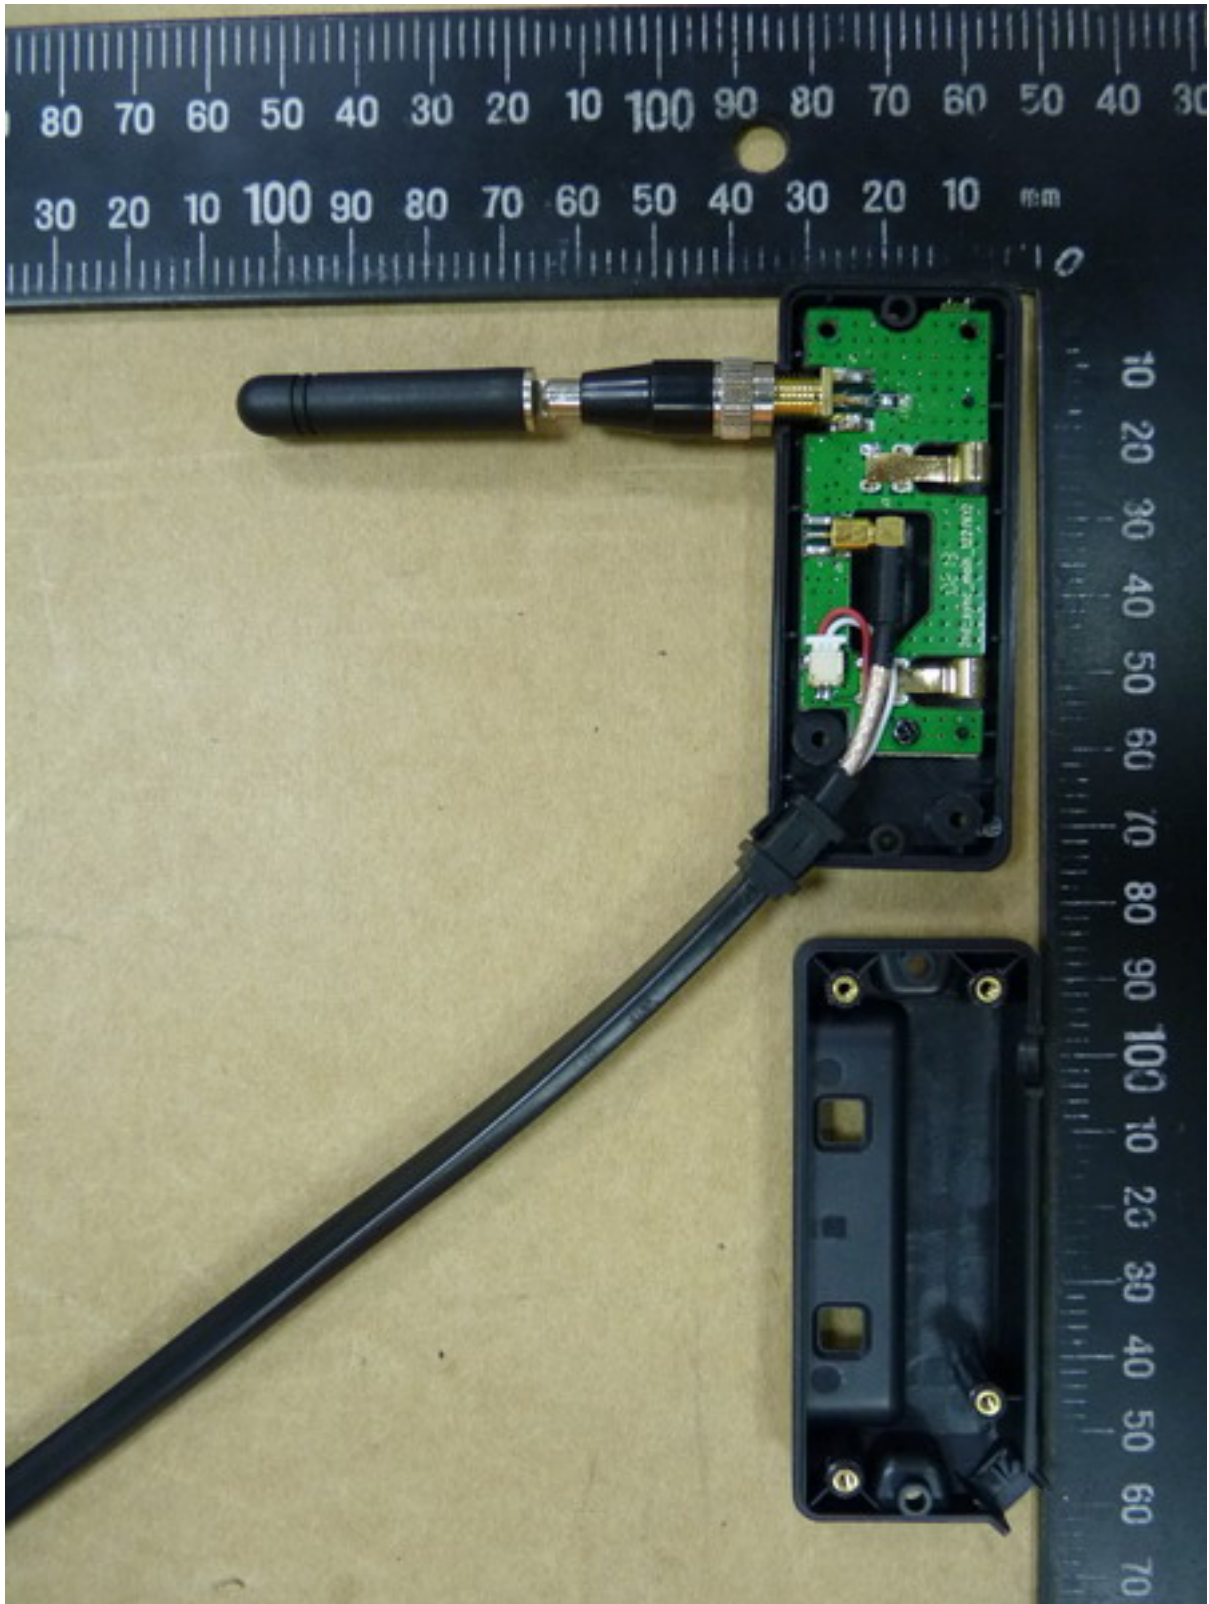

Worldwide Testing Services(Taiwan) Co., Ltd.

Registration number: W6M21304-13153-FCC

FCC ID: ZPJ-WMICG4-CU

Internal Photos

Registration number: W6M21304-13153-FCC
FCC ID: ZPJ-WMICG4-CU

Registration number: W6M21304-13153-FCC
FCC ID: ZPJ-WMICG4-CU

Worldwide Testing Services(Taiwan) Co., Ltd.

Registration number: W6M21304-13153-FCC
FCC ID: ZPJ-WMICG4-CU

Registration number: W6M21304-13153-FCC
FCC ID: ZPJ-WMICG4-CU

Worldwide Testing Services(Taiwan) Co., Ltd.