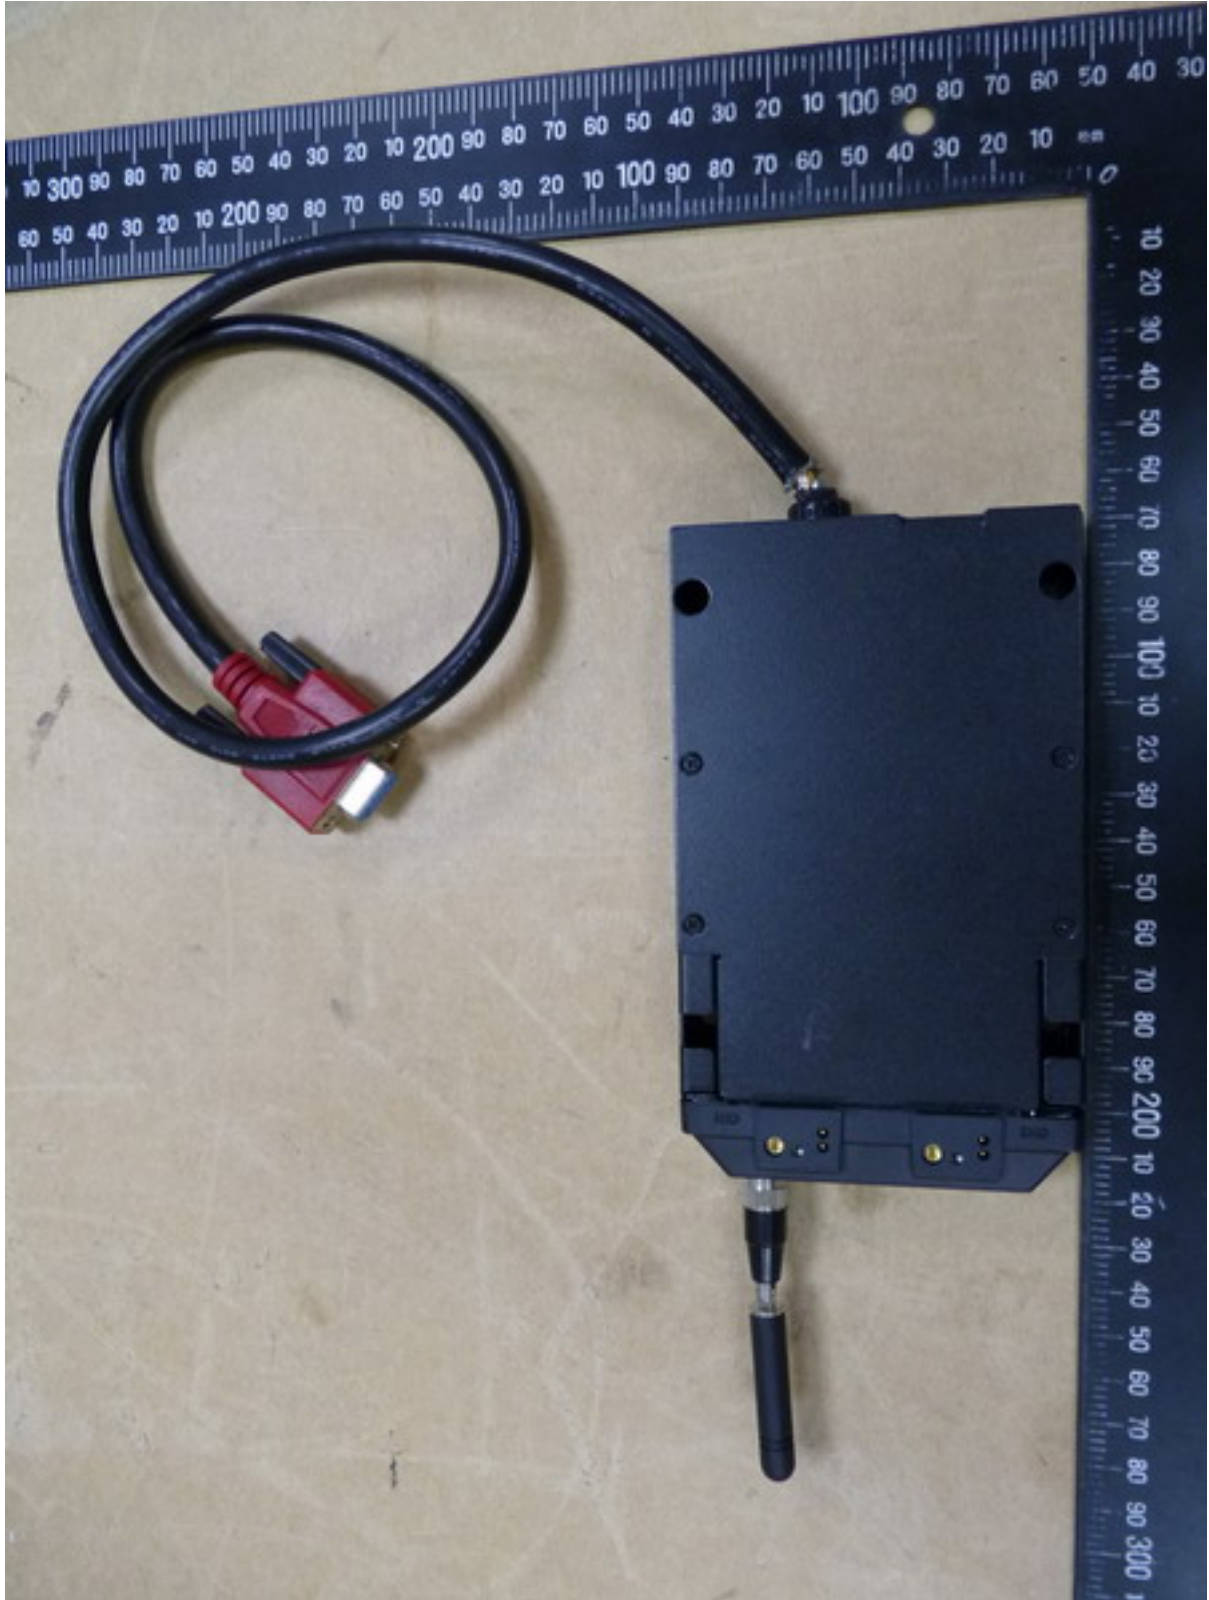

Worldwide Testing Services(Taiwan) Co., Ltd.

Registration number: W6M21304-13153-FCC
FCC ID: ZPJ-WMICG4-CU