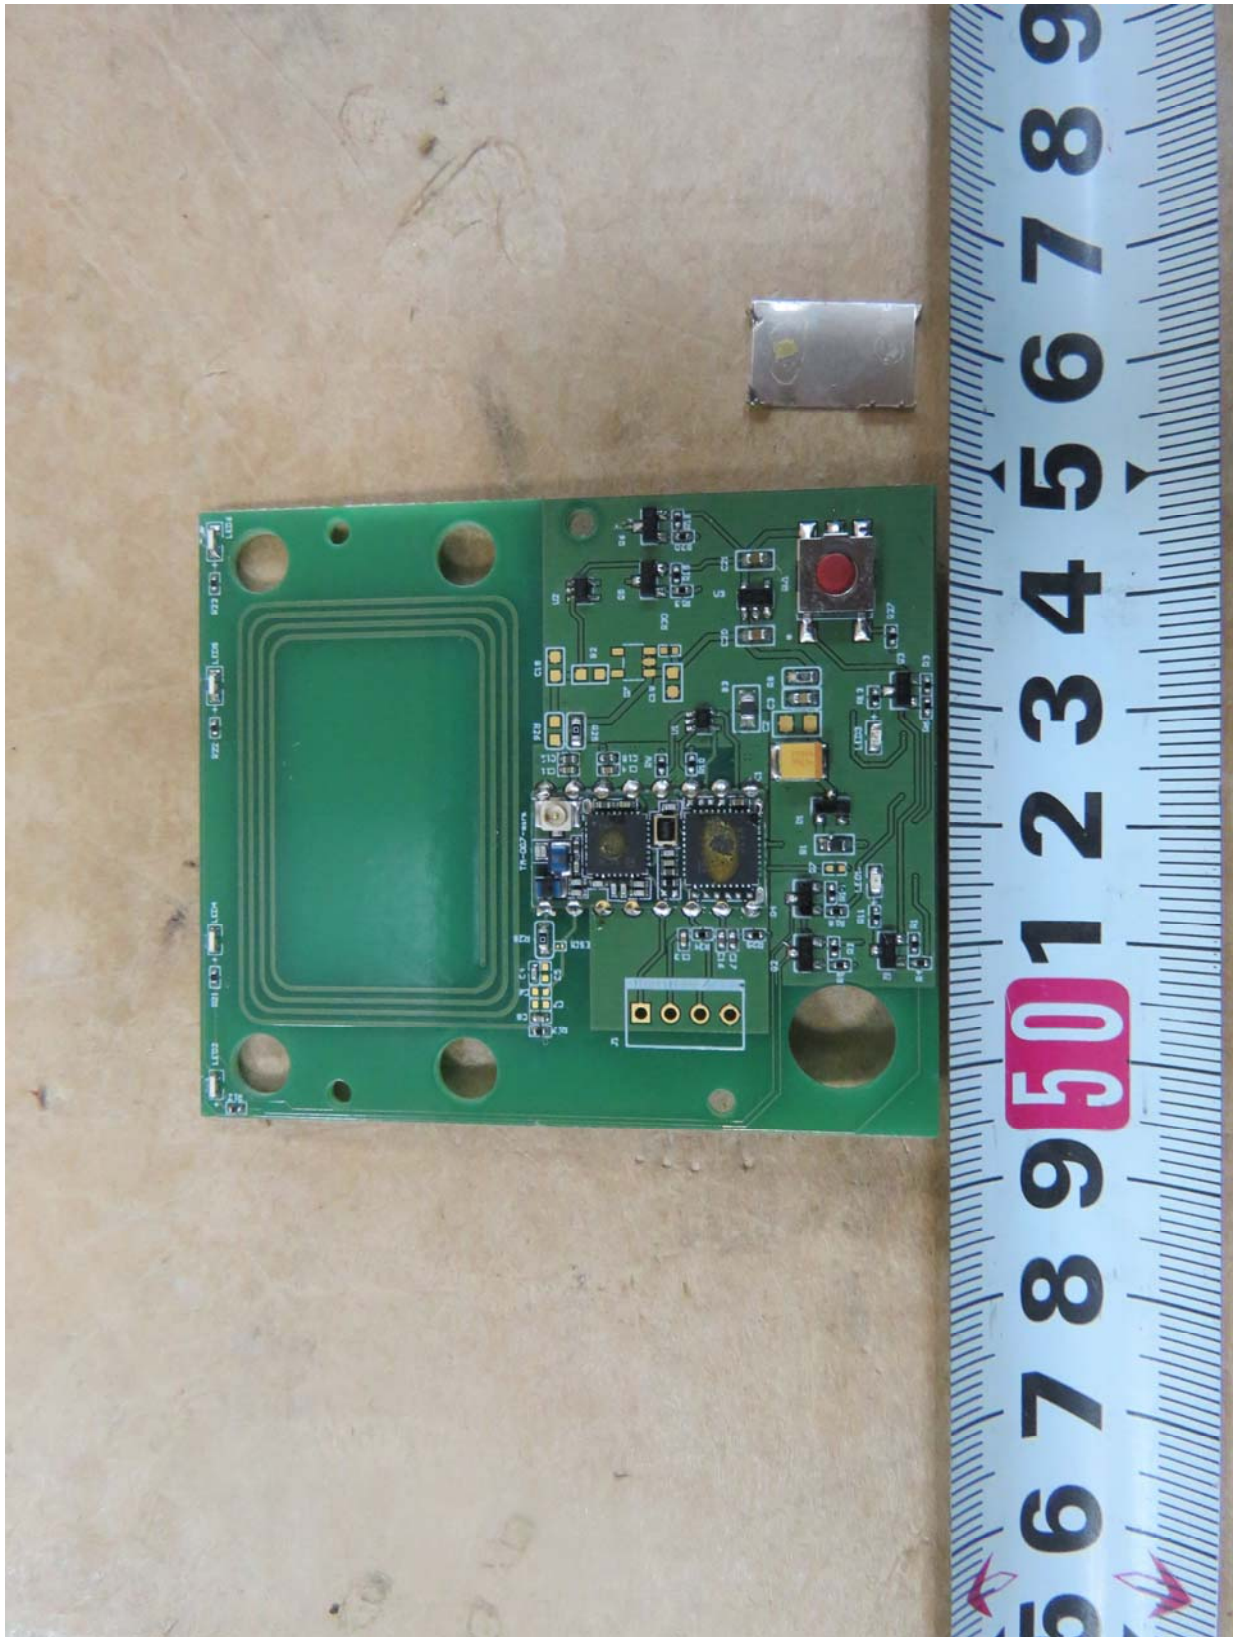

Worldwide Testing Services(Taiwan) Co., Ltd.

Registration number: W6M21707-17245-FCC

FCC ID: ZPJ-FCS-X1-WTD-1

Internal photos

Worldwide Testing Services(Taiwan) Co., Ltd.

Registration number: W6M21707-17245-FCC
FCC ID: ZPJ-FCS-X1-WTD-1

Registration number: W6M21707-17245-FCC
FCC ID: ZPJ-FCS-X1-WTD-1

Registration number: W6M21707-17245-FCC
FCC ID: ZPJ-FCS-X1-WTD-1

Registration number: W6M21707-17245-FCC
FCC ID: ZPJ-FCS-X1-WTD-1

Registration number: W6M21707-17245-FCC
FCC ID: ZPJ-FCS-X1-WTD-1