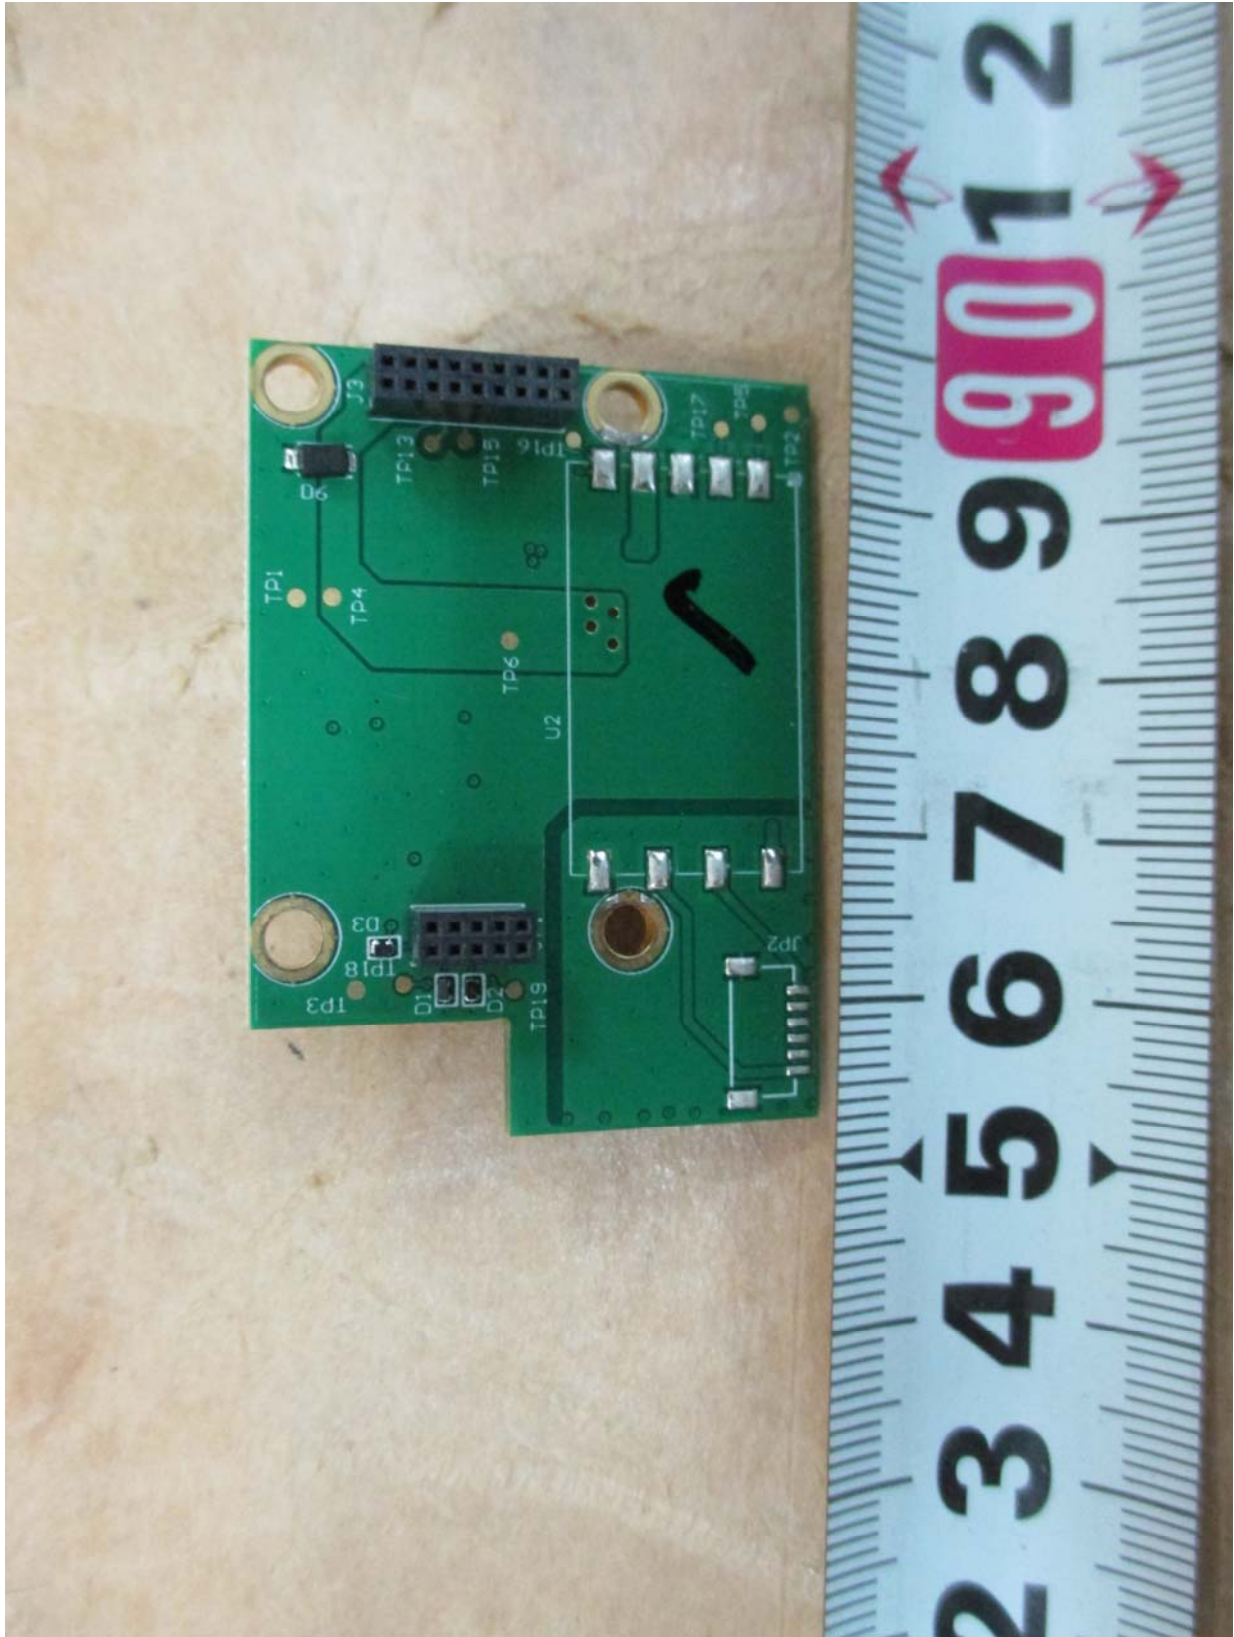

Registration number: W6M21707-17245-FCC
FCC ID: ZPJ-FCS-X1-WTD-1