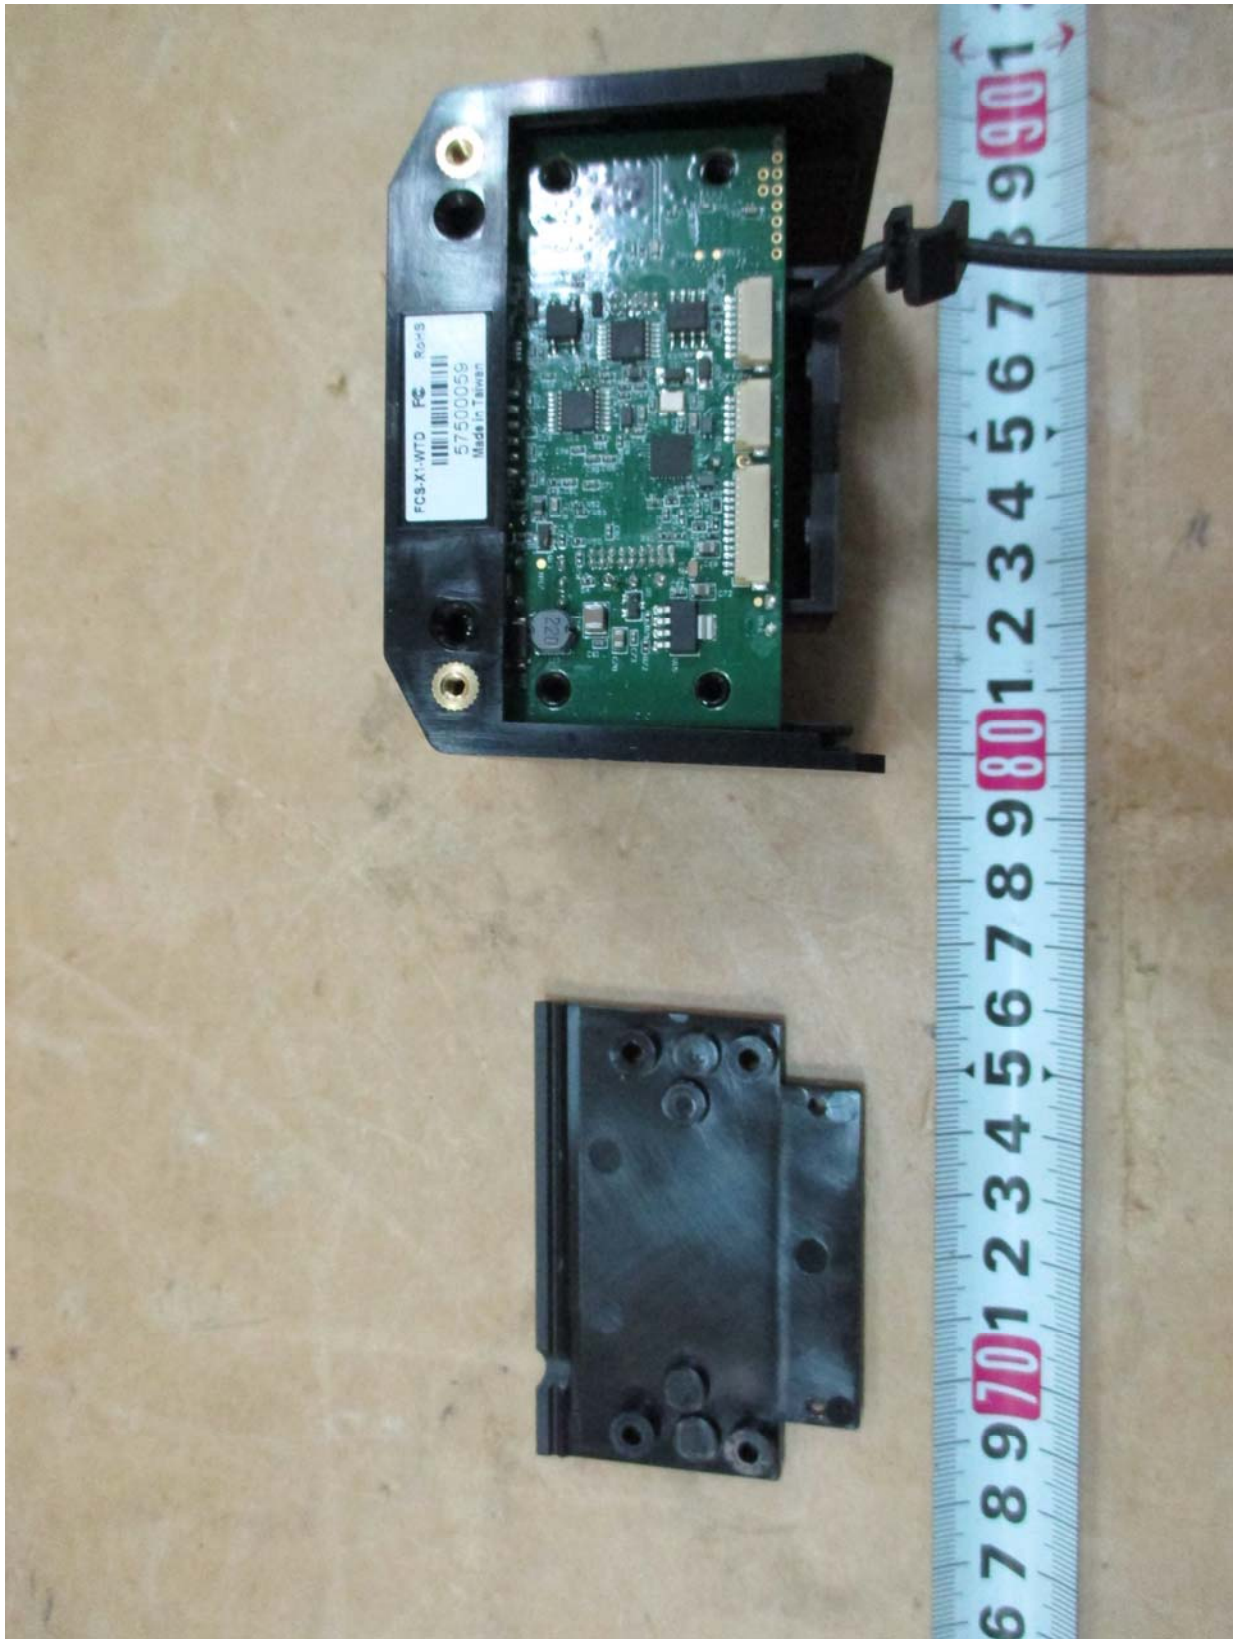

Worldwide Testing Services(Taiwan) Co., Ltd.

Registration number: W6M21707-17245-FCC

FCC ID: ZPJ-FCS-X1-WTD-1

Internal photos

Worldwide Testing Services(Taiwan) Co., Ltd.

Registration number: W6M21707-17245-FCC
FCC ID: ZPJ-FCS-X1-WTD-1

Registration number: W6M21707-17245-FCC
FCC ID: ZPJ-FCS-X1-WTD-1

Registration number: W6M21707-17245-FCC
FCC ID: ZPJ-FCS-X1-WTD-1

Registration number: W6M21707-17245-FCC
FCC ID: ZPJ-FCS-X1-WTD-1

Registration number: W6M21707-17245-FCC
FCC ID: ZPJ-FCS-X1-WTD-1