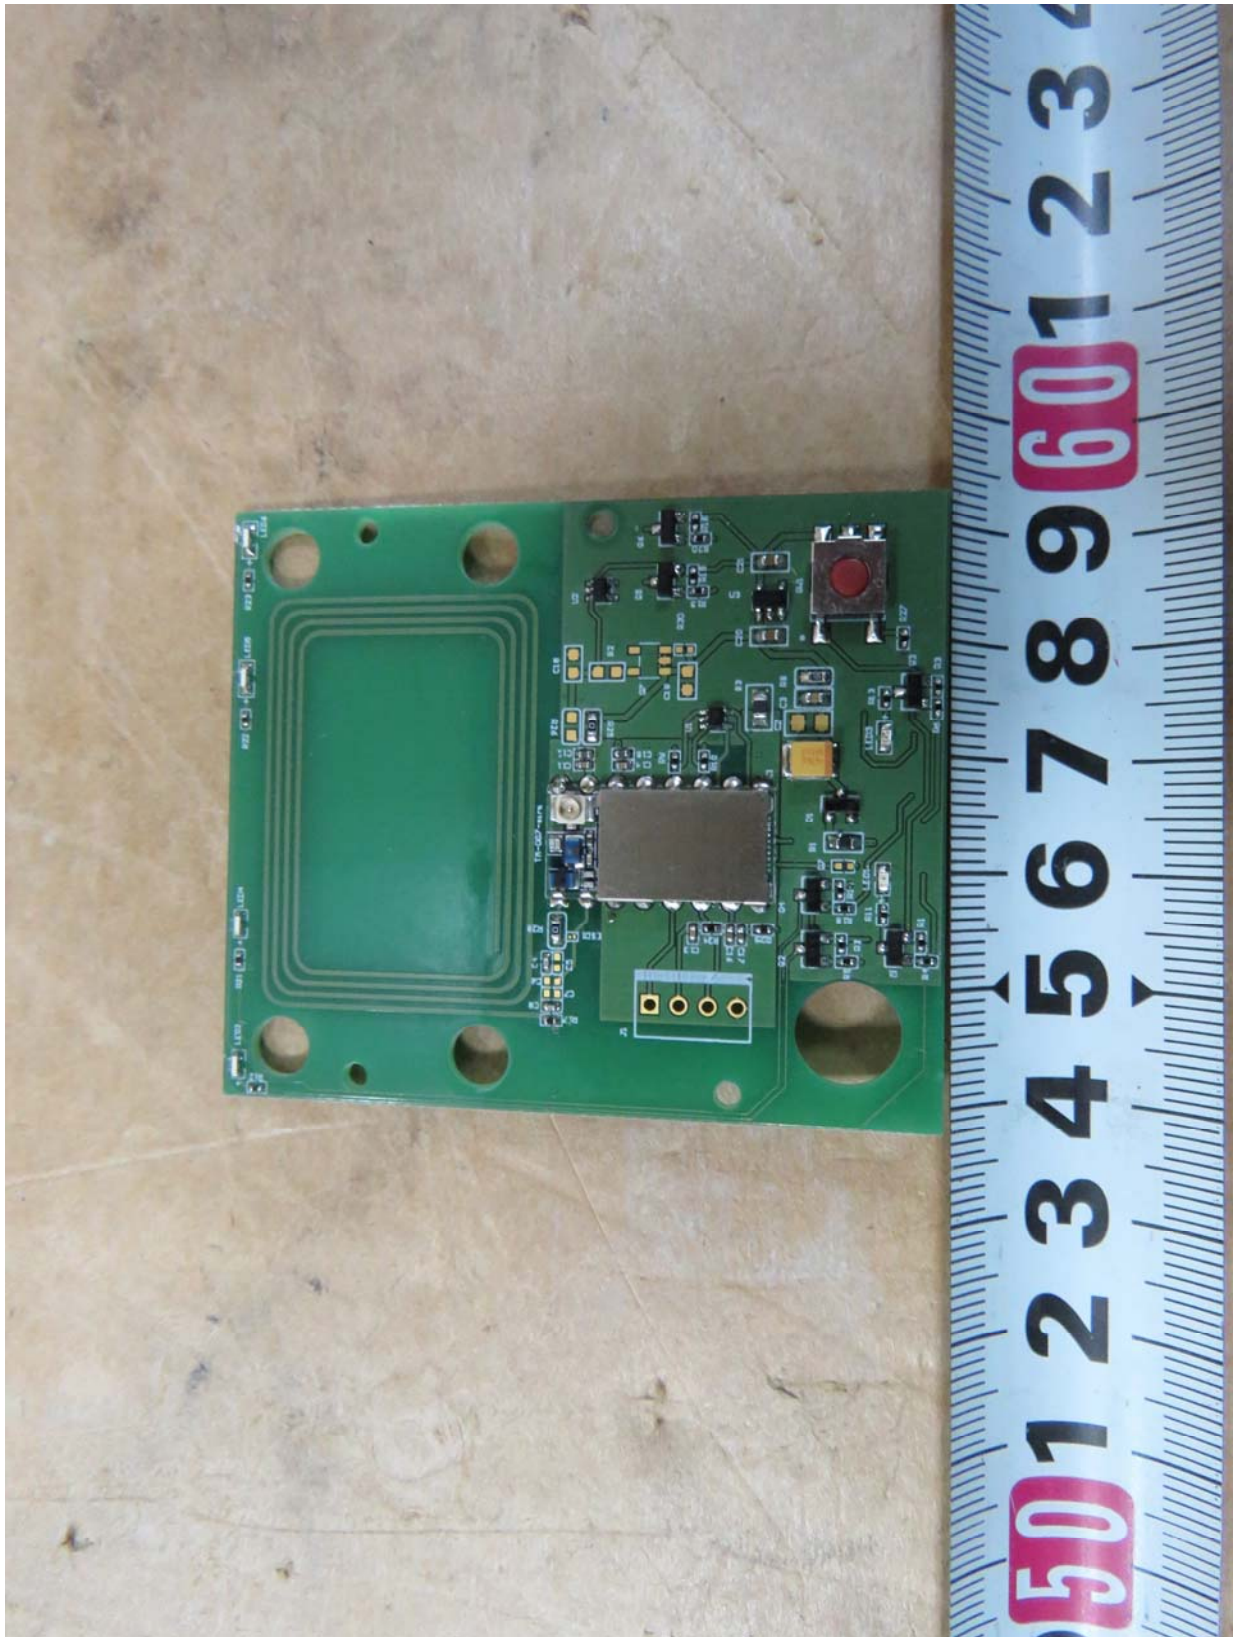

Worldwide Testing Services(Taiwan) Co., Ltd.

Registration number: W6M21707-17245-FCC

FCC ID: ZPJ-FCS-X1-WTD-1

Internal photos

Worldwide Testing Services(Taiwan) Co., Ltd.

Registration number: W6M21707-17245-FCC
FCC ID: ZPJ-FCS-X1-WTD-1

Registration number: W6M21707-17245-FCC
FCC ID: ZPJ-FCS-X1-WTD-1

Registration number: W6M21707-17245-FCC
FCC ID: ZPJ-FCS-X1-WTD-1

Registration number: W6M21707-17245-FCC
FCC ID: ZPJ-FCS-X1-WTD-1

Registration number: W6M21707-17245-FCC
FCC ID: ZPJ-FCS-X1-WTD-1