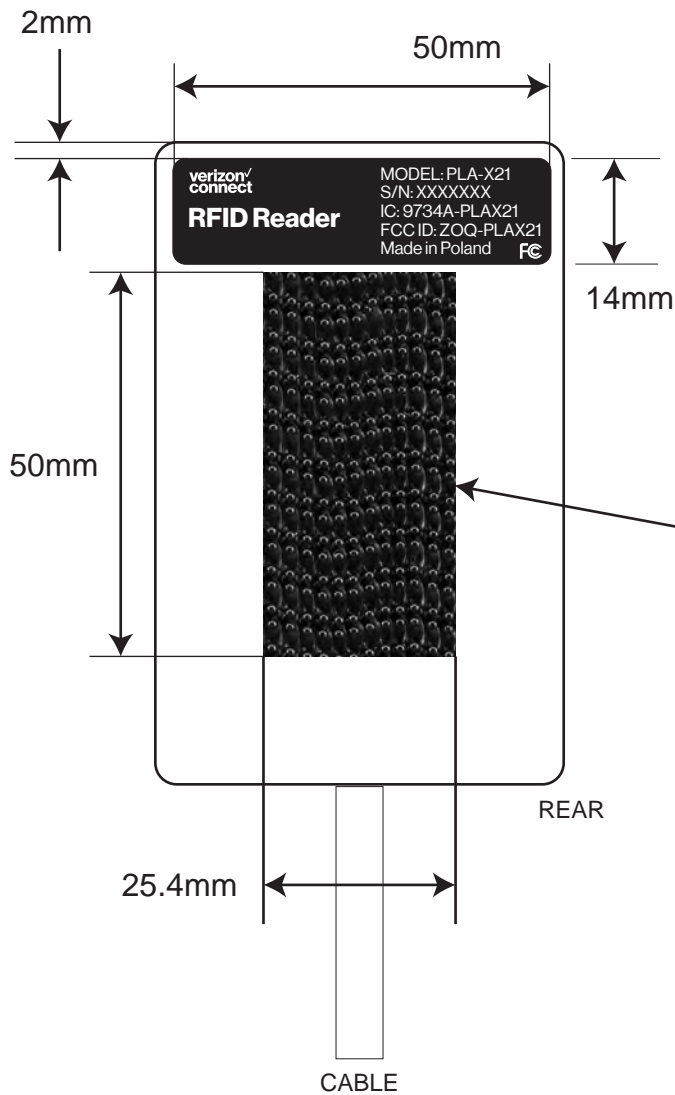

LABEL:
WHITE GRAPHICS ON BLACK
BACKGROUND.

DUO LOCK VELCRO:
2" X 1" STRIP DOUBLE SIDED
ONTO CENTRE OF REAR CASE.