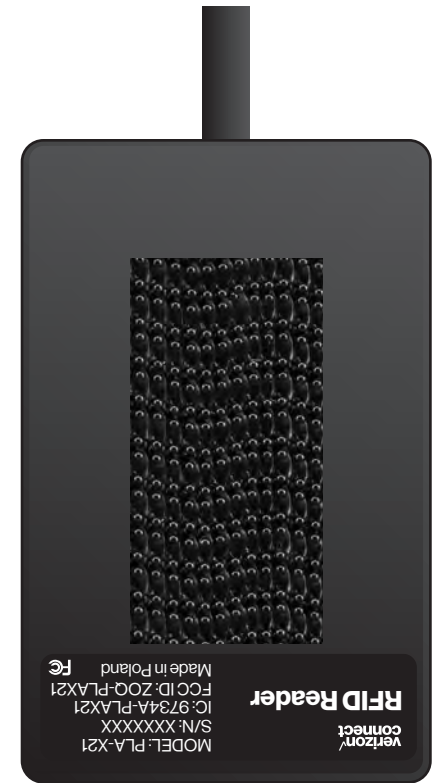

FRONT

REAR

**PLASTIC MOULDINGS:
BLACK MATT TEXTURE.**

PROJECT: VERIZON CONNECT RFID READER
DOCUMENT: CMF & ARTWORK SPECIFICATION
PAGE: 1 OF 2
VERSION: 9
DATE: JAN 25th, 2023
<small>Confidential and proprietary materials for authorized Verizon personnel and outside agencies only. Use, disclosure or distribution of this material is not permitted to any unauthorized persons or third parties except by written agreement.</small>

LABEL:
WHITE GRAPHICS ON BLACK
BACKGROUND.

DUO LOCK VELCRO:
2" X 1" STRIP DOUBLE SIDED
ONTO CENTRE OF REAR CASE.

DUO LOCK VELCRO:
SECOND 2" X 1" STRIP PROVID-
ED WITH RFID READER FOR
VEHICLE INSTALL.

PROJECT: VERIZON CONNECT RFID READER