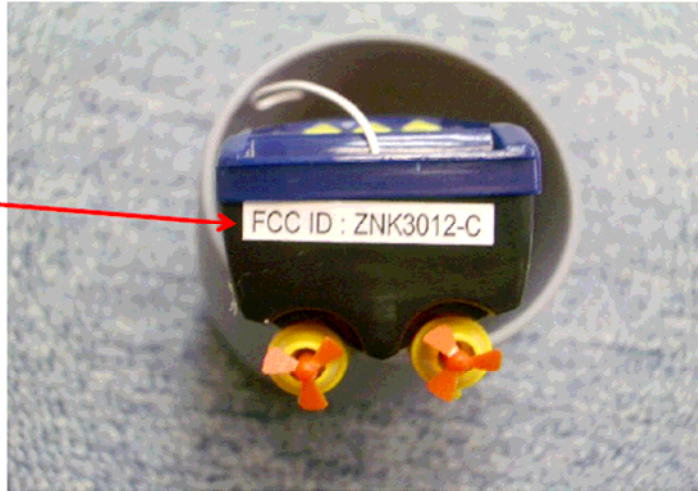

## FCC Label Artwork

FCC ID: ZNK3012-C

4) 49MHz Receiver

FCC Label

FCC Label size : 27 x 5 mm

FCC ID : ZNK3012-C