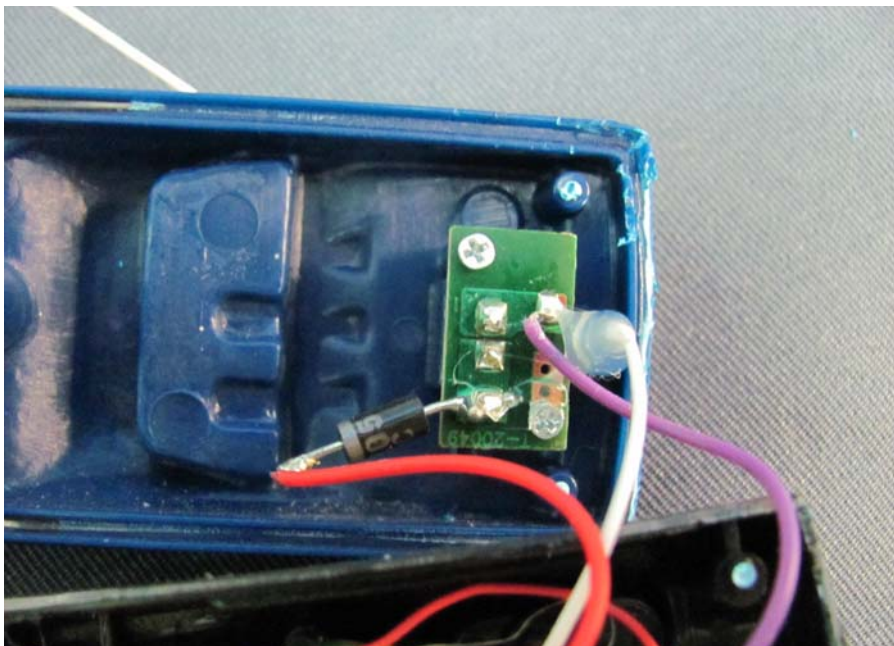

INTERTEK TESTING SERVICE

Report No.: HK11060637-2

Equipment Photographs

Model : 3012

(Internal)

INTERTEK TESTING SERVICE

Report No.: HK11060637-2

Equipment Photographs

Model : 3012

(Internal)

INTERTEK TESTING SERVICE

Report No.: HK11060637-2

Equipment Photographs

Model : 3012

(Internal)

INTERTEK TESTING SERVICE