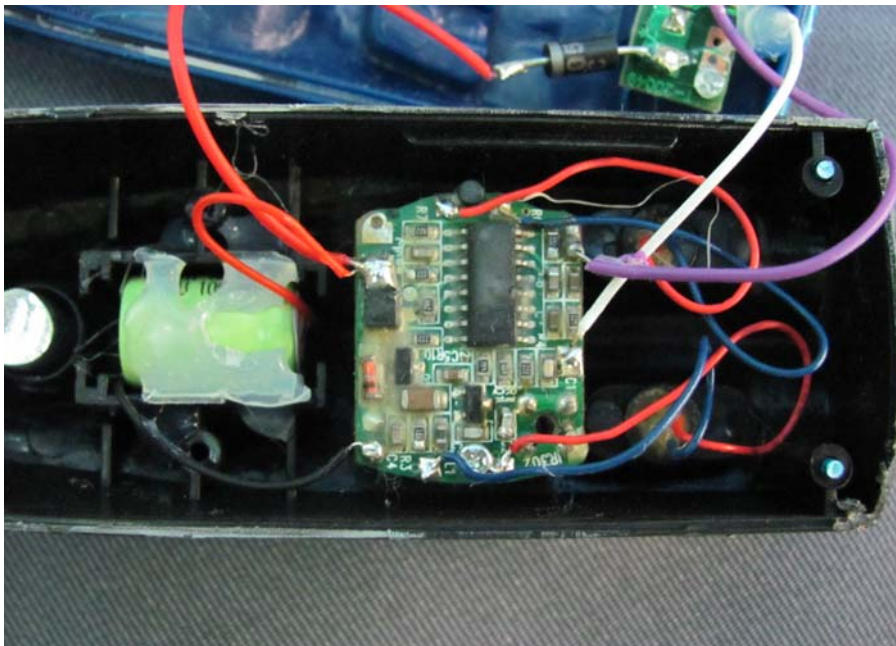

INTERTEK TESTING SERVICE

Report No.: HK11060637-2

Equipment Photographs

Model : 3012

(Internal)

INTERTEK TESTING SERVICE

Report No.: HK11060637-2

Equipment Photographs

Model : 3012

(Internal)

INTERTEK TESTING SERVICE

Report No.: HK11060637-2

Equipment Photographs

Model : 3012

(Internal)

INTERTEK TESTING SERVICE