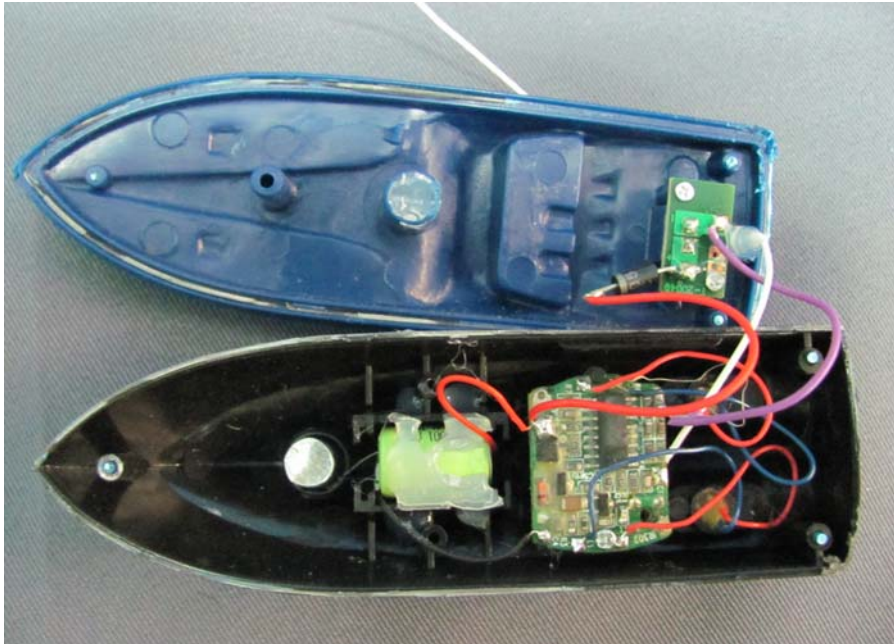

INTERTEK TESTING SERVICE

Report No.: HK11060637-2

Equipment Photographs

Model : 3012

(Internal)

INTERTEK TESTING SERVICE

Report No.: HK11060637-2

Equipment Photographs

Model : 3012

(Internal)

INTERTEK TESTING SERVICE

Report No.: HK11060637-2

Equipment Photographs

Model : 3012

(Internal)

INTERTEK TESTING SERVICE

Report No.: HK11060637-2

Equipment Photographs

Model : 3012

(Internal)