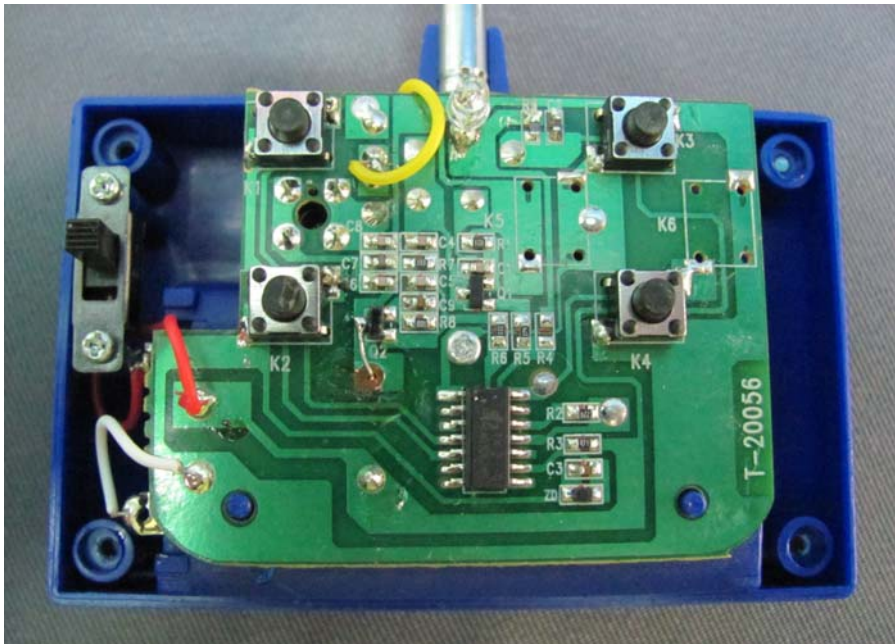

INTERTEK TESTING SERVICE

Report No.: HK11060636-1

Equipment Photographs

Model : 3012

(Internal)

INTERTEK TESTING SERVICE

Report No.: HK11060636-1

Equipment Photographs

Model : 3012

(Internal)

INTERTEK TESTING SERVICE

Report No.: HK11060636-1

Equipment Photographs

Model : 3012

(Internal)