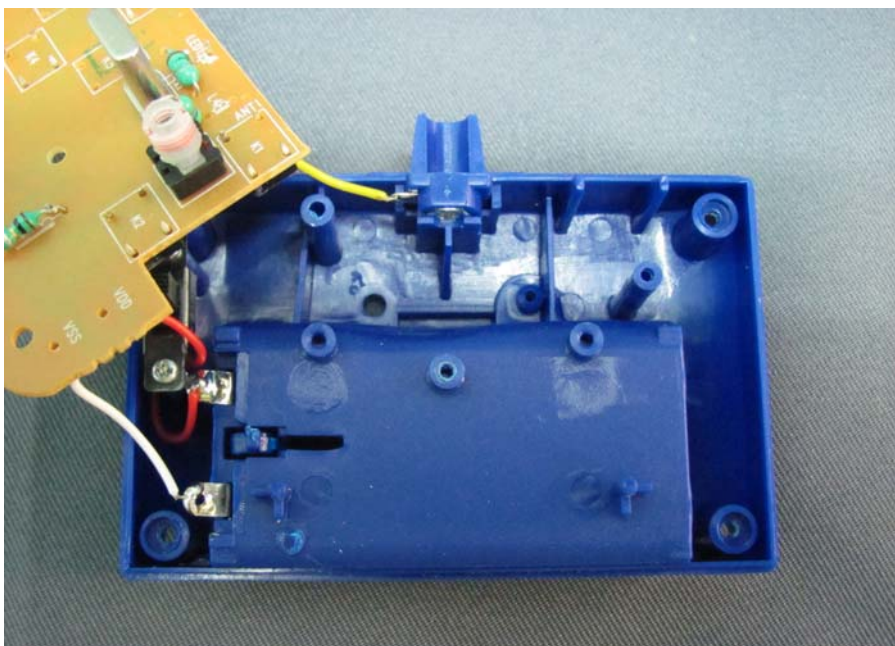

INTERTEK TESTING SERVICE

Report No.: HK11060636-1

Equipment Photographs

Model : 3012

(Internal)

INTERTEK TESTING SERVICE

Report No.: HK11060636-1

Equipment Photographs

Model : 3012

(Internal)

INTERTEK TESTING SERVICE

Report No.: HK11060636-1

Equipment Photographs

Model : 3012

(Internal)