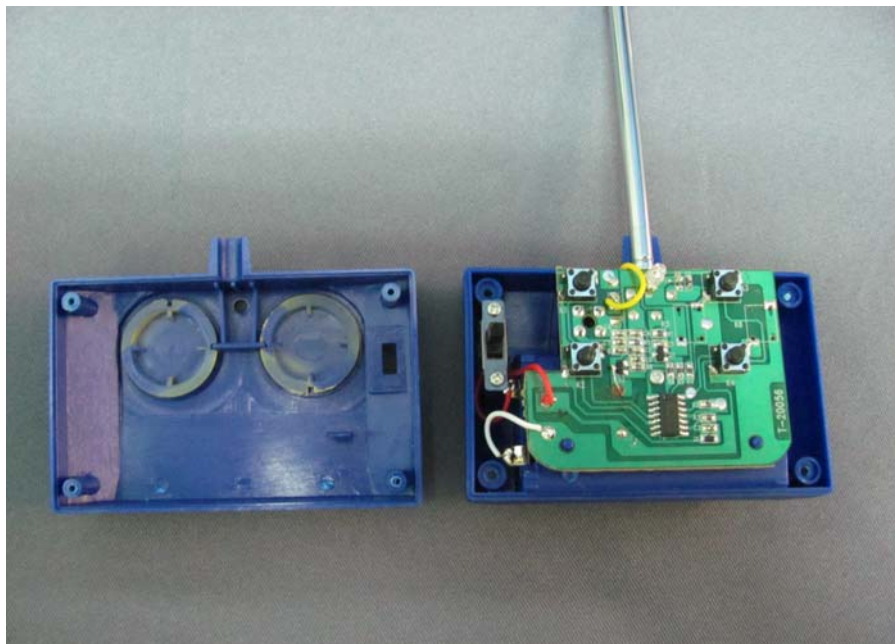

INTERTEK TESTING SERVICE

Report No.: HK11060636-1

Equipment Photographs

Model : 3012

(Internal)

INTERTEK TESTING SERVICE

Report No.: HK11060636-1

Equipment Photographs

Model : 3012

(Internal)

INTERTEK TESTING SERVICE

Report No.: HK11060636-1

Equipment Photographs

Model : 3012

(Internal)