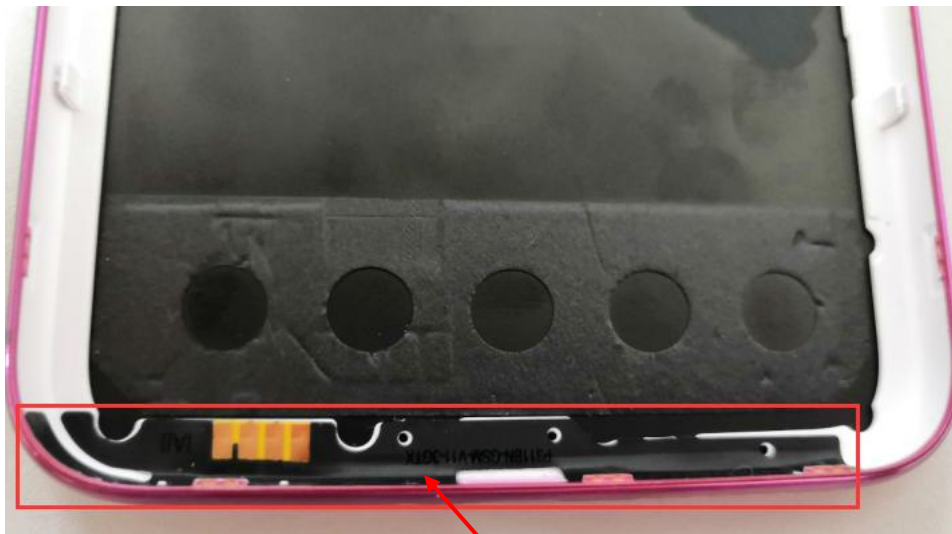

Annex B Test Setup Photos

Dimensions (L*W*H):158mm (L) × 76mm (W) × 8mm (H)

Antenna map

WIFI/BT Ant.

WWAN Ant.

Head

Right Cheek

Right Tilt

Left Cheek

Left Tilt

Body

Front Side

(Test distance: 10mm, Thickness of EUT: 8mm)

Back Side

(Test distance: 10mm, Thickness of EUT: 8mm)

Left Side

(Test distance: 10mm, Thickness of EUT: 8mm)

Right Side

(Test distance: 10mm, Thickness of EUT: 8mm)

Bottom Side

(Test distance: 10mm, Thickness of EUT: 8mm)

Top Side

(Test distance: 10mm, Thickness of EUT: 8mm)