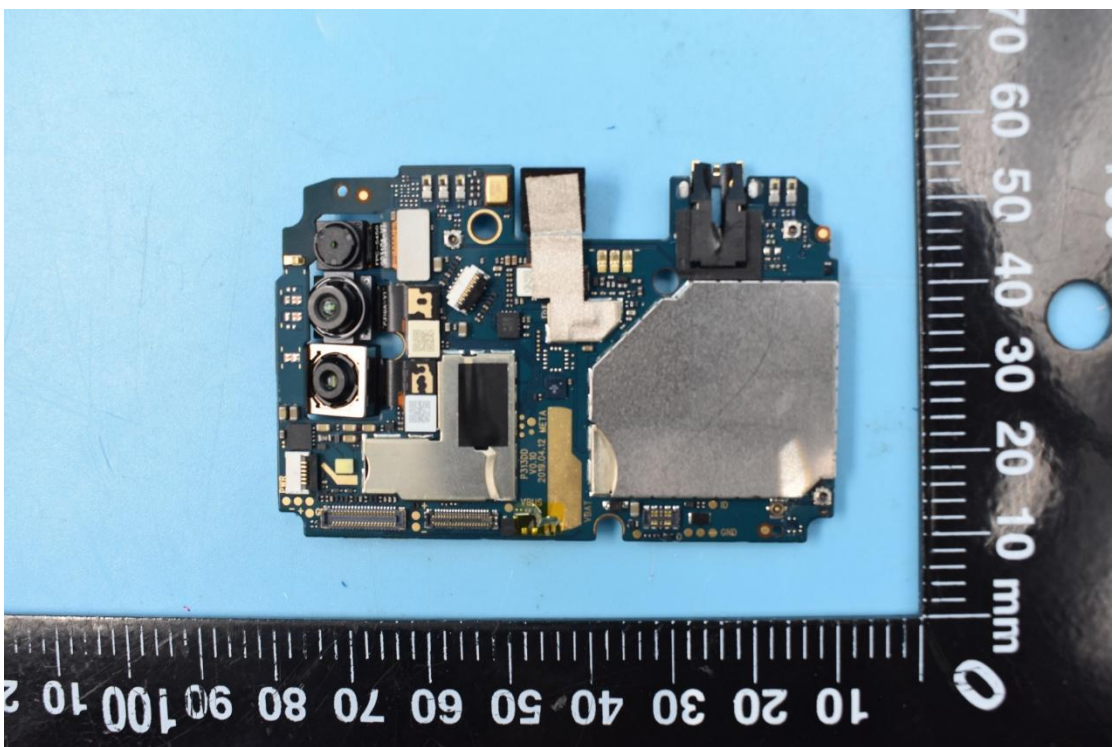

FCC ID:ZNFX440IM

Model Name: LM-X440IM

## Internal Photos

### 1. EUT uncover view

## 2. Antenna view