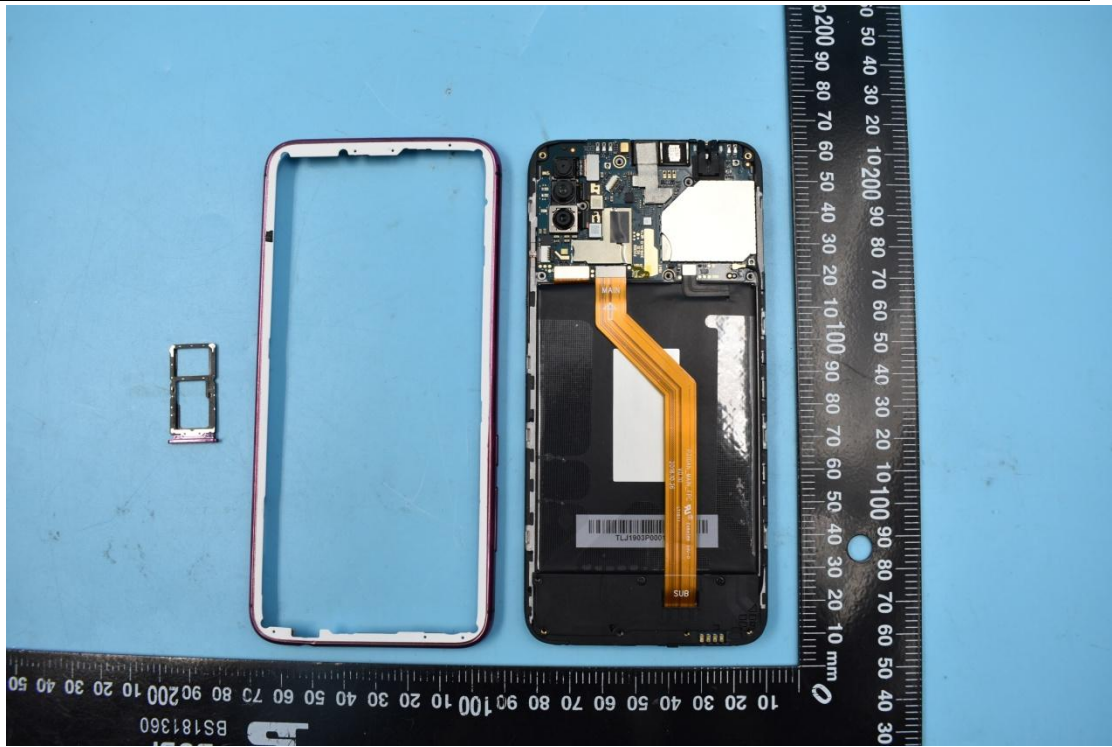

FCC ID:ZNFX440IM

Model Name: LM-X440IM

## Internal Photos

## 2. Antenna view