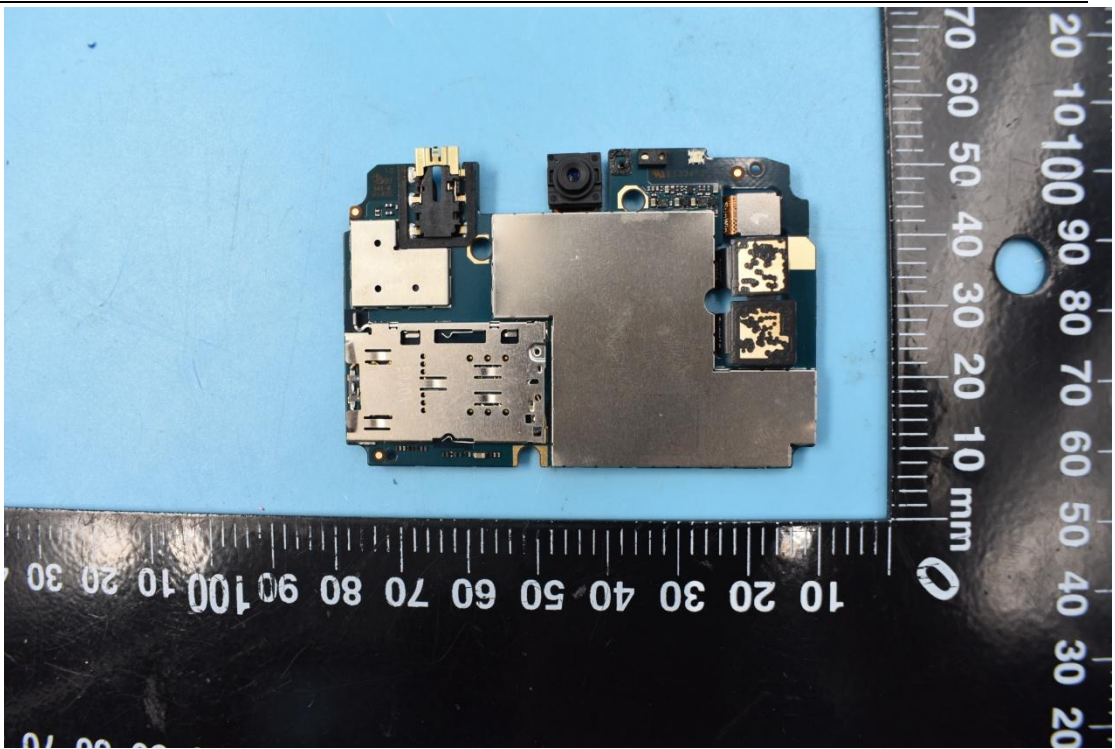

FCC ID:ZNFX440IM

Model Name: LM-X440IM

## Internal Photos

### 1. EUT uncover view

## 2. Antenna view