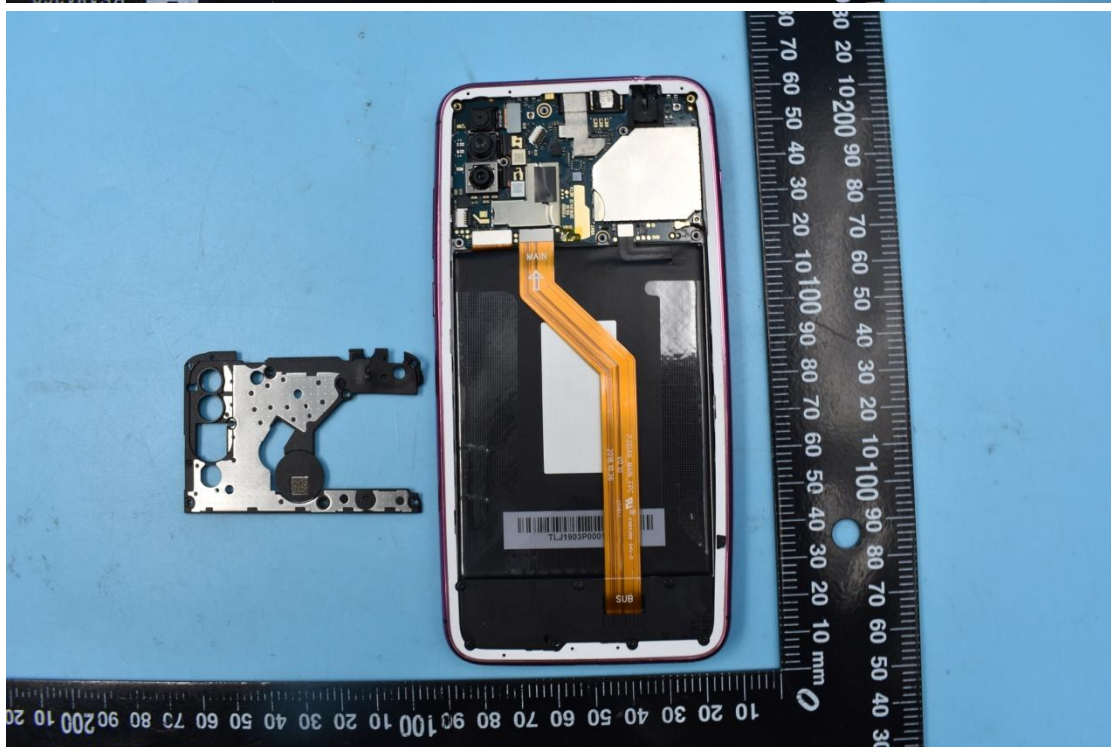

FCC ID:ZNFX440IM

Model Name: LM-X440IM

## Internal Photos

## 2. Antenna view