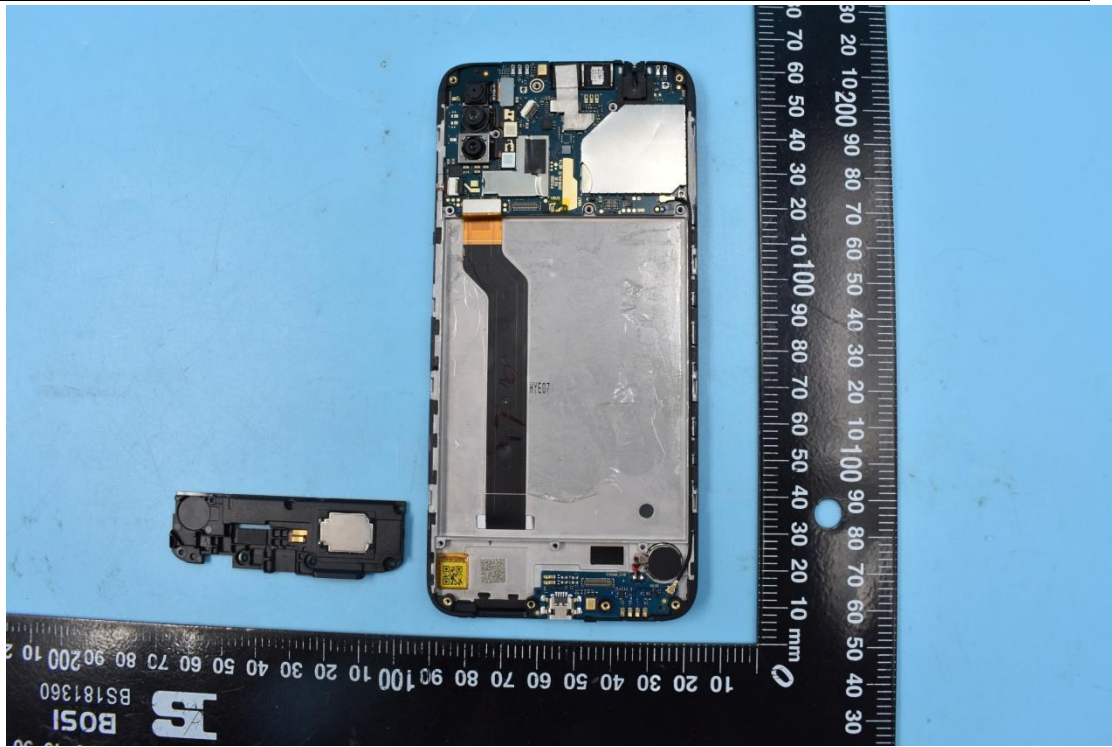

FCC ID:ZNFX440IM

Model Name: LM-X440IM

## Internal Photos

## 2. Antenna view