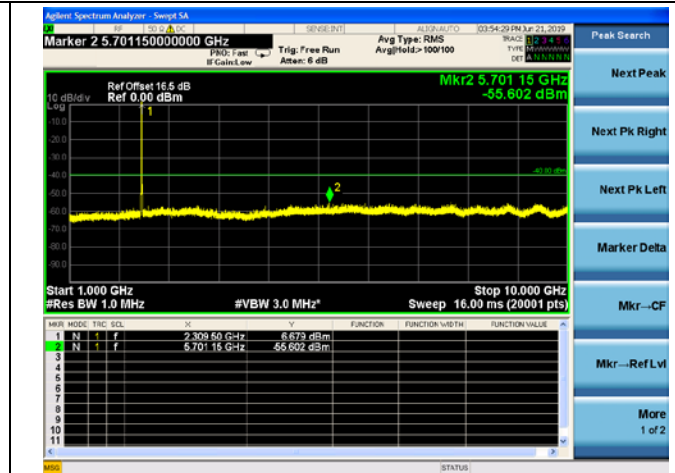

LTE Band40 (2305MHz ~ 2315MHz) CSE
5MHz/QPSK/Low CH

5MHz/QPSK/Low CH

5MHz/16QAM/Low CH

5MHz/16QAM/Low CH

5MHz/64QAM/Low CH

5MHz/64QAM/Low CH

5MHz/QPSK/Mid CH

5MHz/16QAM/Mid CH

5MHz/64QAM/Mid CH

5MHz/QPSK/High CH

5MHz/16QAM/High CH

5MHz/64QAM/High CH

10MHz/QPSK/Mid CH

10MHz/16QAM/Mid CH

10MHz/64QAM/Mid CH

LTE Band40 (2350MHz ~ 2360MHz) CSE