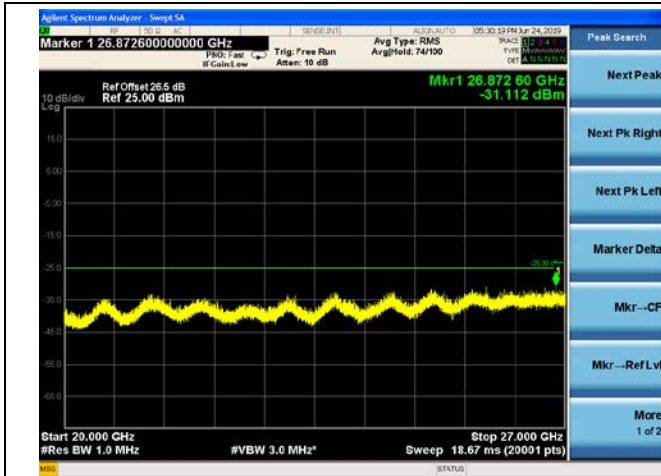

5MHz/64QAM/High CH

10MHz/QPSK/Mid CH

10MHz/16QAM/Mid CH

10MHz/64QAM/Mid CH

LTE Band 41 CSE
 5MHz/QPSK/Low CH

5MHz/16QAM/Low CH

5MHz/64QAM/Low CH

5MHz/QPSK/Mid CH