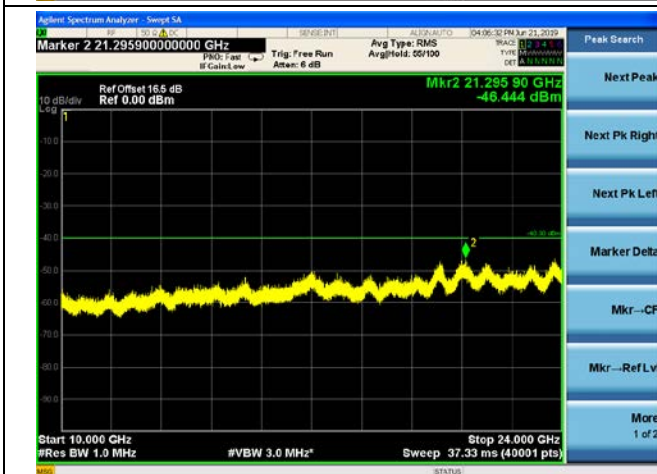

LTE Band40 (2305MHz ~ 2315MHz) CSE
5MHz/QPSK/Low CH

5MHz/QPSK/Low CH

5MHz/16QAM/Low CH

5MHz/16QAM/Low CH

5MHz/64QAM/Low CH

5MHz/64QAM/Low CH

5MHz/QPSK/Mid CH

5MHz/16QAM/Mid CH

5MHz/64QAM/Mid CH

5MHz/QPSK/High CH

5MHz/16QAM/High CH

5MHz/64QAM/High CH

10MHz/QPSK/Mid CH

10MHz/16QAM/Mid CH

10MHz/64QAM/Mid CH

LTE Band40 (2350MHz ~ 2360MHz) CSE