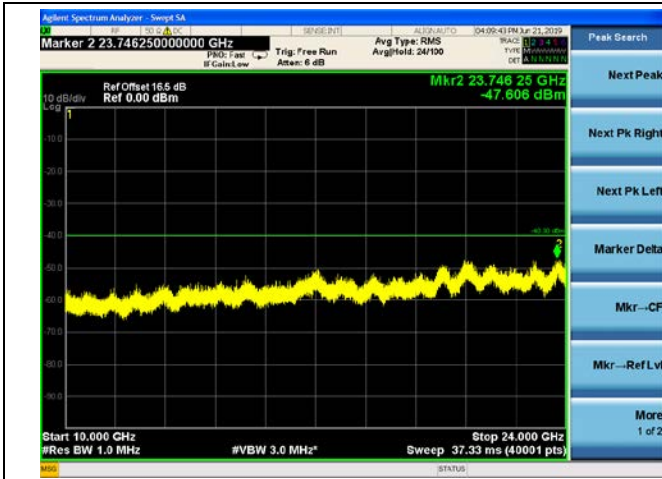

5MHz/64QAM/Mid CH

5MHz/QPSK/High CH

5MHz/16QAM/High CH

5MHz/64QAM/High CH

10MHz/QPSK/Mid CH

10MHz/16QAM/Mid CH

10MHz/64QAM/Mid CH

LTE Band40 (2350MHz ~ 2360MHz) CSE

5MHz/QPSK/Low CH

5MHz/16QAM/Low CH

5MHz/64QAM/Low CH

5MHz/QPSK/Mid CH

5MHz/16QAM/Mid CH

5MHz/64QAM/Mid CH

5MHz/QPSK/High CH

5MHz/16QAM/High CH