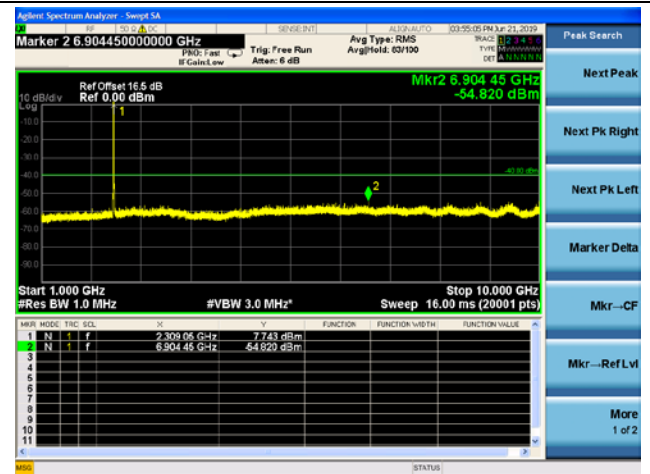

LTE Band40 (2305MHz ~ 2315MHz) CSE
5MHz/QPSK/Low CH

5MHz/QPSK/Low CH

5MHz/16QAM/Low CH

5MHz/16QAM/Low CH

5MHz/64QAM/Low CH

5MHz/64QAM/Low CH

5MHz/QPSK/Mid CH

5MHz/16QAM/Mid CH

5MHz/64QAM/Mid CH

5MHz/QPSK/High CH

5MHz/16QAM/High CH

5MHz/64QAM/High CH

10MHz/QPSK/Mid CH

10MHz/16QAM/Mid CH

10MHz/64QAM/Mid CH

LTE Band40 (2350MHz ~ 2360MHz) CSE