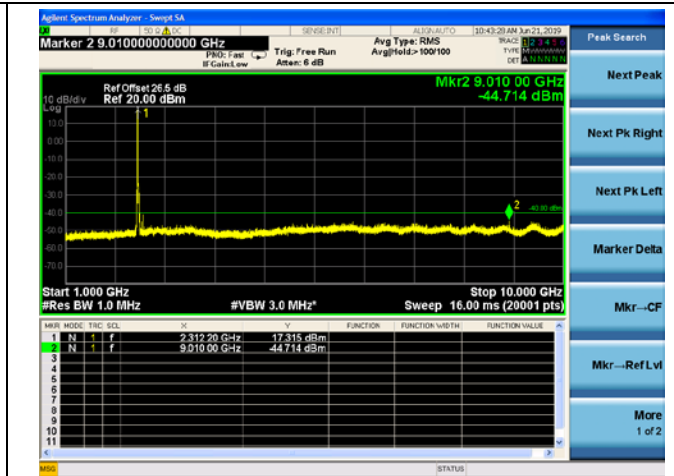

5MHz/64QAM/Mid CH

5MHz/QPSK/High CH

5MHz/16QAM/High CH

5MHz/64QAM/High CH

10MHz/QPSK/Mid CH

10MHz/16QAM/Mid CH

10MHz/64QAM/Mid CH

LTE Band40 (2350MHz ~ 2360MHz) CSE

5MHz/QPSK/Low CH

5MHz/16QAM/Low CH

5MHz/64QAM/Low CH

5MHz/QPSK/Mid CH

5MHz/16QAM/Mid CH

5MHz/64QAM/Mid CH

5MHz/QPSK/High CH

5MHz/16QAM/High CH