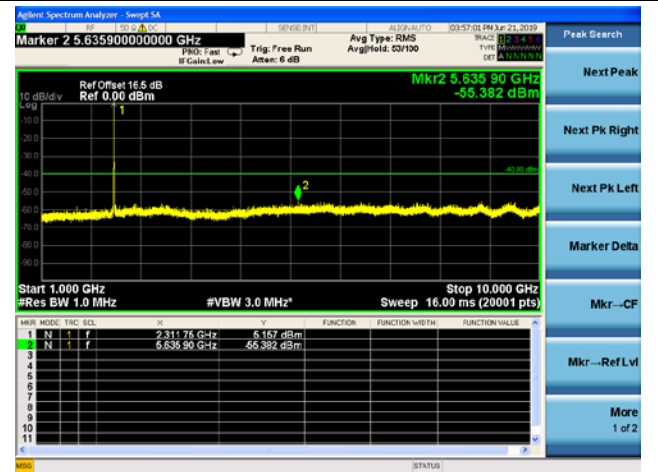

5MHz/64QAM/Mid CH

5MHz/QPSK/High CH

5MHz/16QAM/High CH

5MHz/64QAM/High CH

10MHz/QPSK/Mid CH

10MHz/16QAM/Mid CH

10MHz/64QAM/Mid CH

LTE Band40 (2350MHz ~ 2360MHz) CSE

5MHz/QPSK/Low CH

5MHz/16QAM/Low CH

5MHz/64QAM/Low CH

5MHz/QPSK/Mid CH

5MHz/16QAM/Mid CH

5MHz/64QAM/Mid CH

5MHz/QPSK/High CH

5MHz/16QAM/High CH