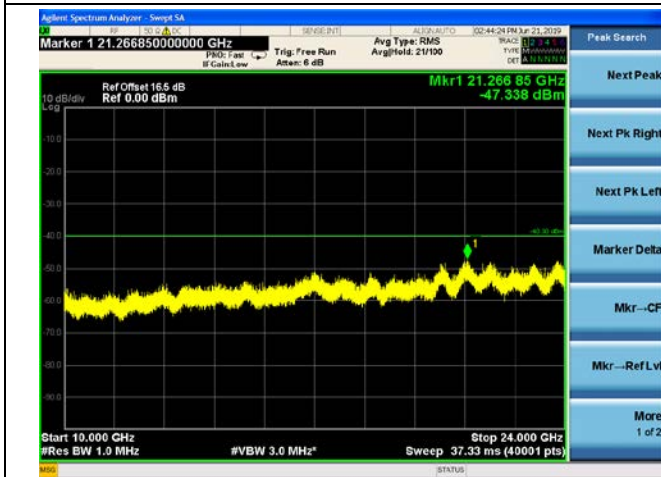

5MHz/64QAM/High CH

10MHz/QPSK/Mid CH

10MHz/16QAM/Mid CH

10MHz/64QAM/Mid CH

LTE Band 41 CSE
 5MHz/QPSK/Low CH

5MHz/16QAM/Low CH

5MHz/64QAM/Low CH

5MHz/QPSK/Mid CH