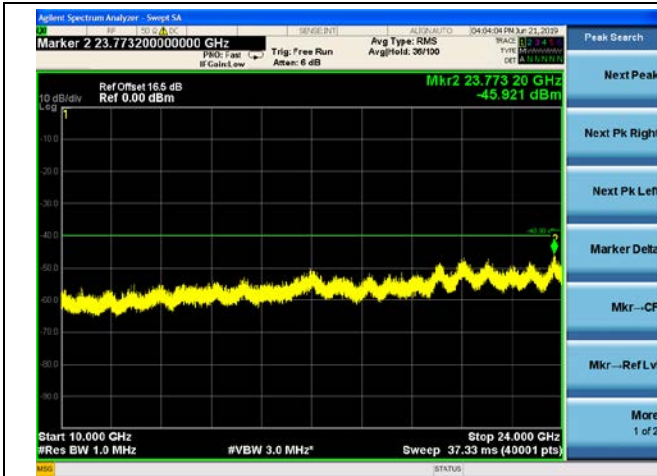

5MHz/64QAM/Mid CH

5MHz/QPSK/High CH

5MHz/16QAM/High CH

5MHz/64QAM/High CH

10MHz/QPSK/Mid CH

10MHz/16QAM/Mid CH

10MHz/64QAM/Mid CH

LTE Band40 (2350MHz ~ 2360MHz) CSE