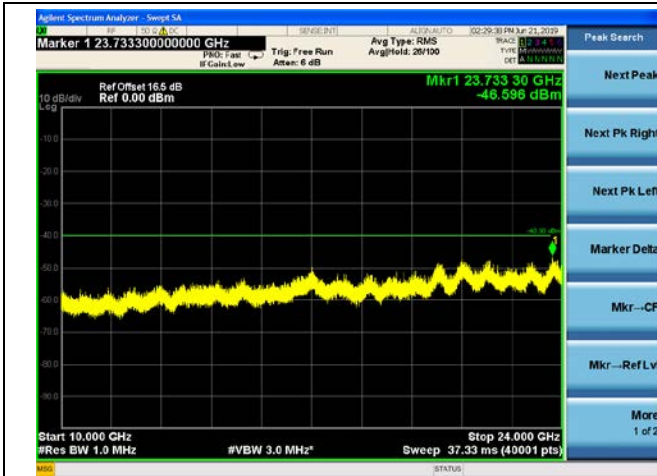

5MHz/64QAM/Mid CH

5MHz/QPSK/High CH

5MHz/16QAM/High CH

5MHz/64QAM/High CH

10MHz/QPSK/Mid CH

10MHz/16QAM/Mid CH

10MHz/64QAM/Mid CH

LTE Band40 (2350MHz ~ 2360MHz) CSE