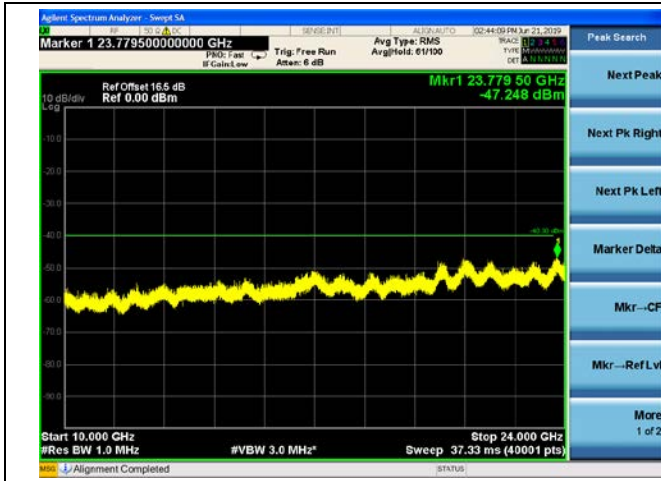

5MHz/64QAM/High CH

10MHz/QPSK/Mid CH

10MHz/16QAM/Mid CH

10MHz/64QAM/Mid CH

LTE Band 41 CSE
 5MHz/QPSK/Low CH

5MHz/16QAM/Low CH

5MHz/64QAM/Low CH

5MHz/QPSK/Mid CH