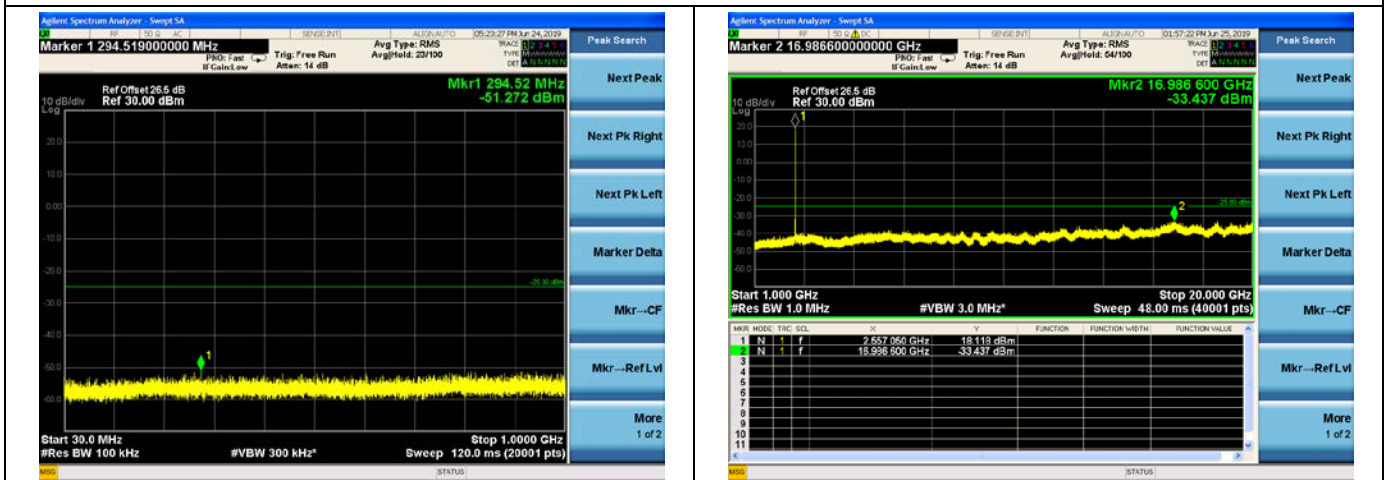

5MHz/64QAM/High CH

10MHz/QPSK/Mid CH

10MHz/16QAM/Mid CH

10MHz/64QAM/Mid CH

LTE Band 41 CSE
 5MHz/QPSK/Low CH

5MHz/16QAM/Low CH

5MHz/64QAM/Low CH

5MHz/QPSK/Mid CH