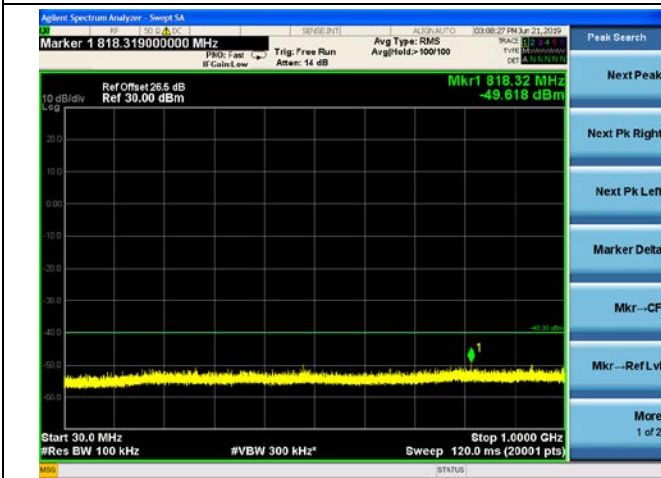

5MHz/64QAM/Mid CH

5MHz/QPSK/High CH

5MHz/16QAM/High CH

5MHz/64QAM/High CH

10MHz/QPSK/Mid CH

10MHz/16QAM/Mid CH

10MHz/64QAM/Mid CH

LTE Band40 (2350MHz ~ 2360MHz) CSE

5MHz/QPSK/Low CH

5MHz/16QAM/Low CH

5MHz/64QAM/Low CH

5MHz/QPSK/Mid CH

5MHz/16QAM/Mid CH

5MHz/64QAM/Mid CH

5MHz/QPSK/High CH

5MHz/16QAM/High CH