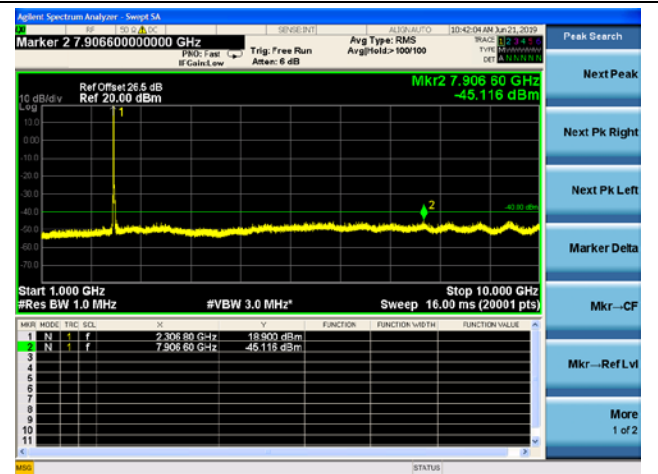

5MHz/64QAM/Mid CH

5MHz/QPSK/High CH

5MHz/16QAM/High CH

5MHz/64QAM/High CH

10MHz/QPSK/Mid CH

10MHz/16QAM/Mid CH

10MHz/64QAM/Mid CH

LTE Band40 (2350MHz ~ 2360MHz) CSE

5MHz/QPSK/Low CH

5MHz/16QAM/Low CH

5MHz/64QAM/Low CH

5MHz/QPSK/Mid CH

5MHz/16QAM/Mid CH

5MHz/64QAM/Mid CH

5MHz/QPSK/High CH

5MHz/16QAM/High CH