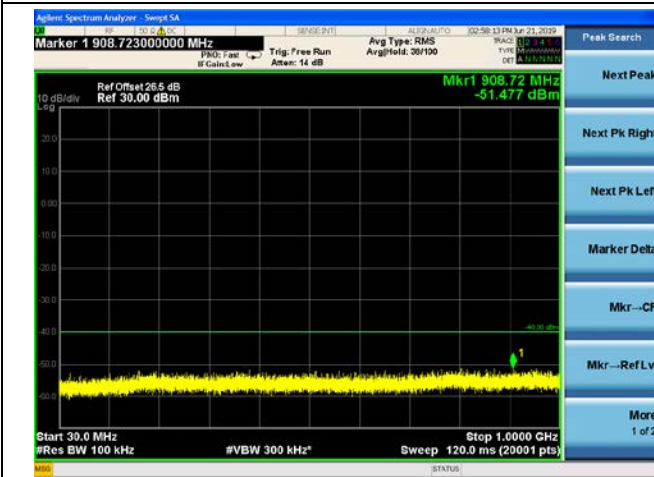

LTE Band40 (2305MHz ~ 2315MHz) CSE
5MHz/QPSK/Low CH

5MHz/QPSK/Low CH

5MHz/16QAM/Low CH

5MHz/16QAM/Low CH

5MHz/64QAM/Low CH

5MHz/64QAM/Low CH

5MHz/QPSK/Mid CH

5MHz/16QAM/Mid CH

5MHz/64QAM/Mid CH

5MHz/QPSK/High CH

5MHz/16QAM/High CH

5MHz/64QAM/High CH

10MHz/QPSK/Mid CH

10MHz/16QAM/Mid CH

10MHz/64QAM/Mid CH

LTE Band40 (2350MHz ~ 2360MHz) CSE