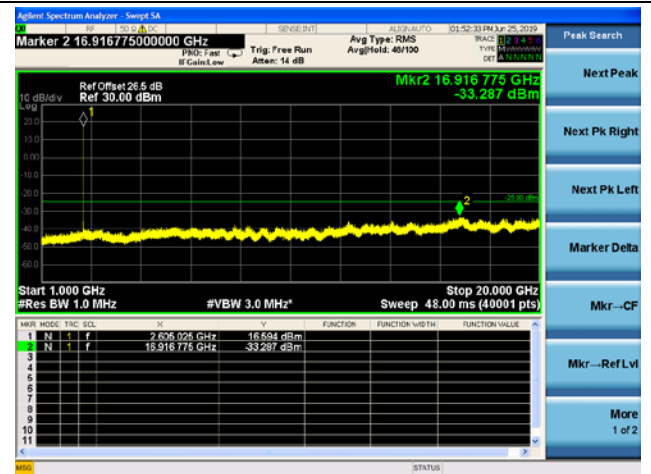

5MHz/64QAM/High CH

10MHz/QPSK/Mid CH

10MHz/16QAM/Mid CH

10MHz/64QAM/Mid CH

LTE Band 41 CSE
 5MHz/QPSK/Low CH

5MHz/16QAM/Low CH

5MHz/64QAM/Low CH

5MHz/QPSK/Mid CH