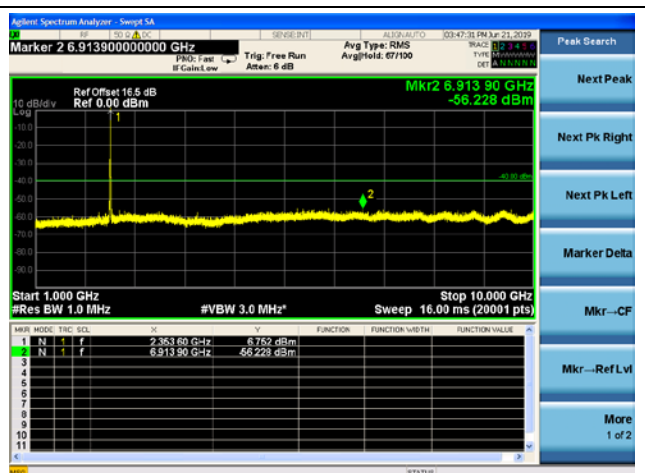

5MHz/QPSK/Low CH

5MHz/16QAM/Low CH

5MHz/64QAM/Low CH

5MHz/QPSK/Mid CH

5MHz/16QAM/Mid CH

5MHz/64QAM/Mid CH

5MHz/QPSK/High CH

5MHz/16QAM/High CH

5MHz/64QAM/High CH

10MHz/QPSK/Mid CH

10MHz/16QAM/Mid CH

10MHz/64QAM/Mid CH

LTE Band 41 CSE
 5MHz/QPSK/Low CH

5MHz/16QAM/Low CH

5MHz/64QAM/Low CH

5MHz/QPSK/Mid CH