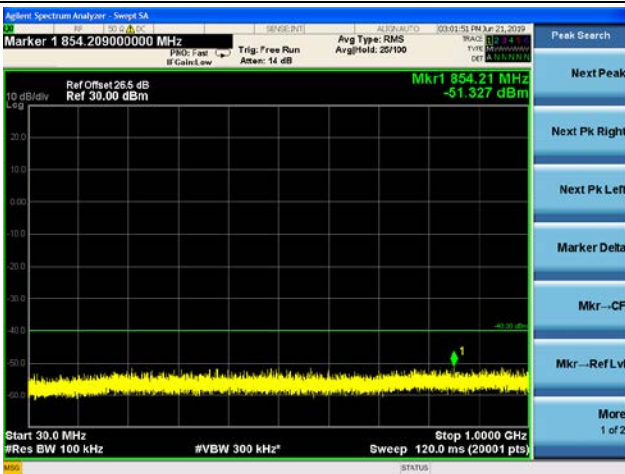

LTE Band40 (2305MHz ~ 2315MHz) CSE
5MHz/QPSK/Low CH

5MHz/QPSK/Low CH

5MHz/16QAM/Low CH

5MHz/16QAM/Low CH

5MHz/64QAM/Low CH

5MHz/64QAM/Low CH

5MHz/QPSK/Mid CH

5MHz/16QAM/Mid CH

5MHz/64QAM/Mid CH

5MHz/QPSK/High CH

5MHz/16QAM/High CH

5MHz/64QAM/High CH

10MHz/QPSK/Mid CH

10MHz/16QAM/Mid CH

10MHz/64QAM/Mid CH

LTE Band40 (2350MHz ~ 2360MHz) CSE