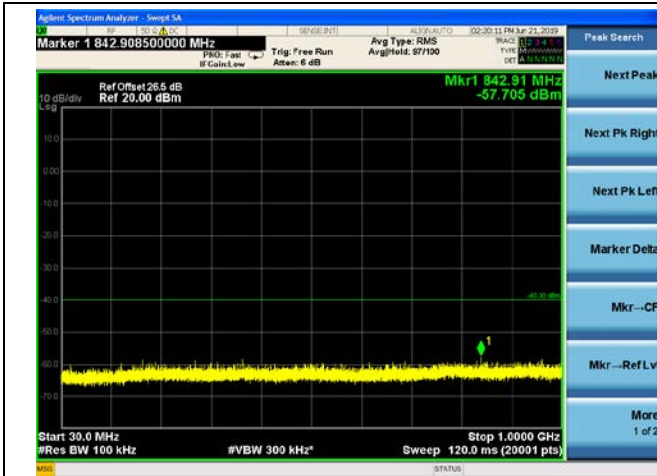

5MHz/64QAM/Mid CH

5MHz/QPSK/High CH

5MHz/16QAM/High CH

5MHz/64QAM/High CH

10MHz/QPSK/Mid CH

10MHz/16QAM/Mid CH

10MHz/64QAM/Mid CH

LTE Band40 (2350MHz ~ 2360MHz) CSE