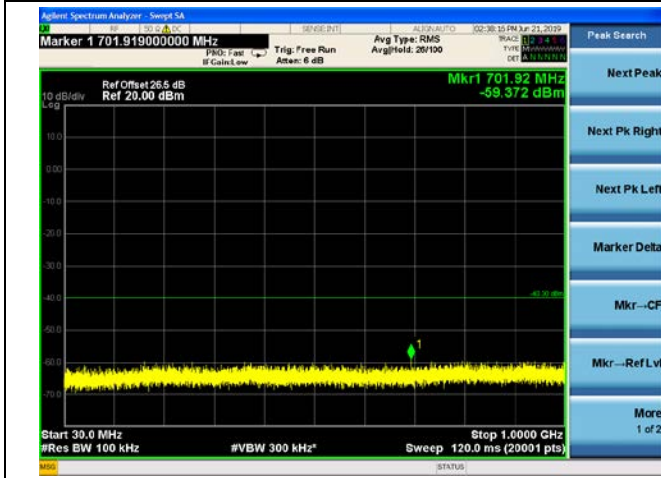

5MHz/64QAM/High CH

10MHz/QPSK/Mid CH

10MHz/16QAM/Mid CH

10MHz/64QAM/Mid CH

LTE Band 41 CSE
 5MHz/QPSK/Low CH

5MHz/16QAM/Low CH

5MHz/64QAM/Low CH

5MHz/QPSK/Mid CH