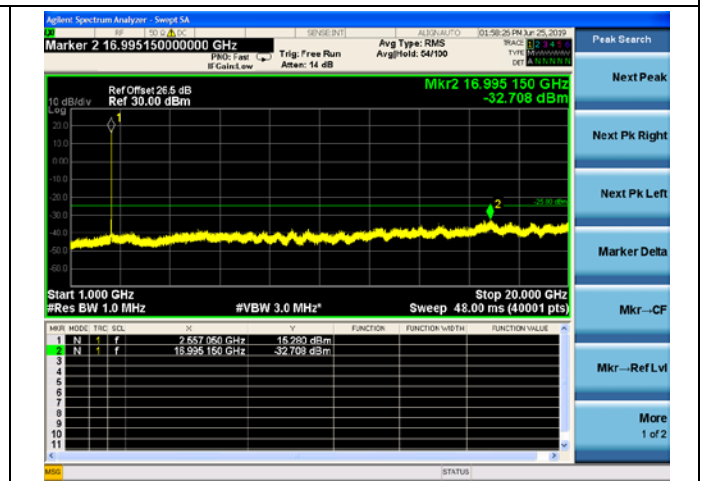

5MHz/64QAM/High CH

10MHz/QPSK/Mid CH

10MHz/16QAM/Mid CH

10MHz/64QAM/Mid CH

LTE Band 41 CSE
 5MHz/QPSK/Low CH

5MHz/16QAM/Low CH

5MHz/64QAM/Low CH

5MHz/QPSK/Mid CH