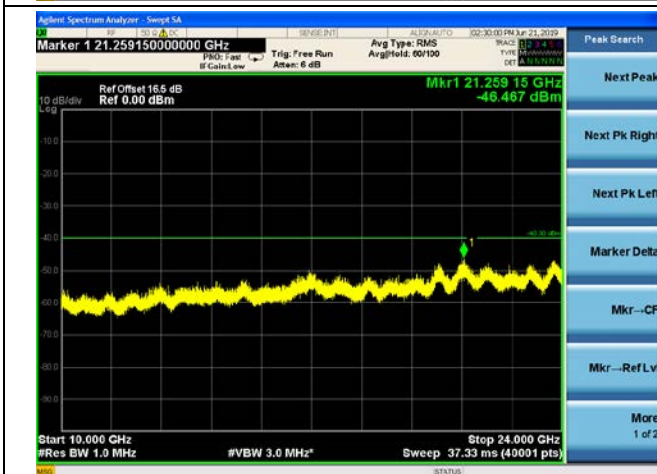

5MHz/64QAM/Mid CH

5MHz/QPSK/High CH

5MHz/16QAM/High CH

5MHz/64QAM/High CH

10MHz/QPSK/Mid CH

10MHz/16QAM/Mid CH

10MHz/64QAM/Mid CH

LTE Band40 (2350MHz ~ 2360MHz) CSE

5MHz/QPSK/Low CH

5MHz/16QAM/Low CH

5MHz/64QAM/Low CH

5MHz/QPSK/Mid CH

5MHz/16QAM/Mid CH

5MHz/64QAM/Mid CH

5MHz/QPSK/High CH

5MHz/16QAM/High CH