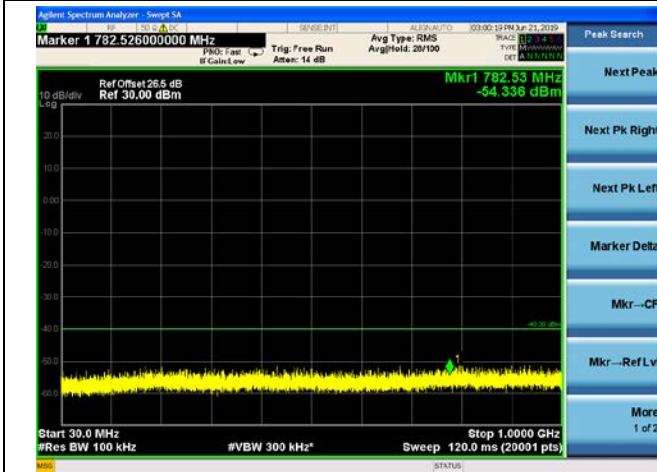

5MHz/64QAM/Mid CH

5MHz/QPSK/High CH

5MHz/16QAM/High CH

5MHz/64QAM/High CH

10MHz/QPSK/Mid CH

10MHz/16QAM/Mid CH

10MHz/64QAM/Mid CH

LTE Band40 (2350MHz ~ 2360MHz) CSE

5MHz/QPSK/Low CH

5MHz/16QAM/Low CH

5MHz/64QAM/Low CH

5MHz/QPSK/Mid CH

5MHz/16QAM/Mid CH

5MHz/64QAM/Mid CH

5MHz/QPSK/High CH

5MHz/16QAM/High CH