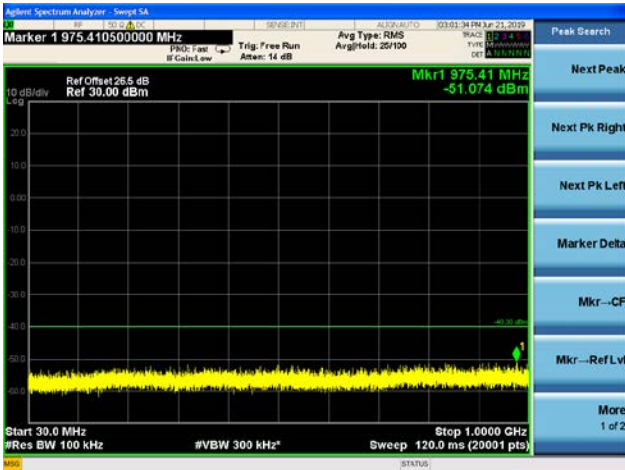

LTE Band40 (2305MHz ~ 2315MHz) CSE
5MHz/QPSK/Low CH

5MHz/QPSK/Low CH

5MHz/16QAM/Low CH

5MHz/16QAM/Low CH

5MHz/64QAM/Low CH

5MHz/64QAM/Low CH

5MHz/QPSK/Mid CH

5MHz/16QAM/Mid CH

5MHz/64QAM/Mid CH

5MHz/QPSK/High CH

5MHz/16QAM/High CH

5MHz/64QAM/High CH

10MHz/QPSK/Mid CH

10MHz/16QAM/Mid CH

10MHz/64QAM/Mid CH

LTE Band40 (2350MHz ~ 2360MHz) CSE