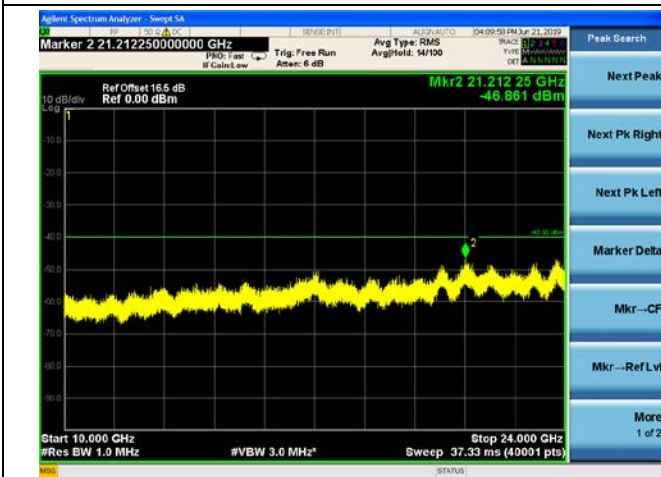

LTE Band40 (2350MHz ~ 2360MHz) CSE

5MHz/QPSK/Low CH