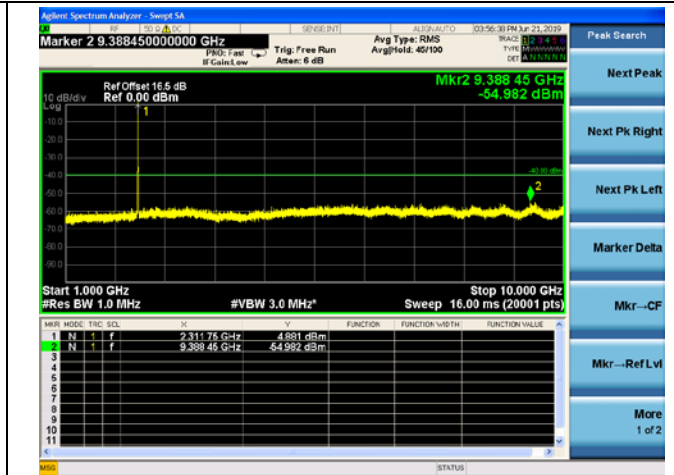

LTE Band40 (2305MHz ~ 2315MHz) CSE
5MHz/QPSK/Low CH

5MHz/QPSK/Low CH

5MHz/16QAM/Low CH

5MHz/16QAM/Low CH

5MHz/64QAM/Low CH

5MHz/64QAM/Low CH

5MHz/QPSK/Mid CH

5MHz/16QAM/Mid CH

5MHz/64QAM/Mid CH

5MHz/QPSK/High CH

5MHz/16QAM/High CH

5MHz/64QAM/High CH

10MHz/QPSK/Mid CH

10MHz/16QAM/Mid CH

10MHz/64QAM/Mid CH

LTE Band40 (2350MHz ~ 2360MHz) CSE