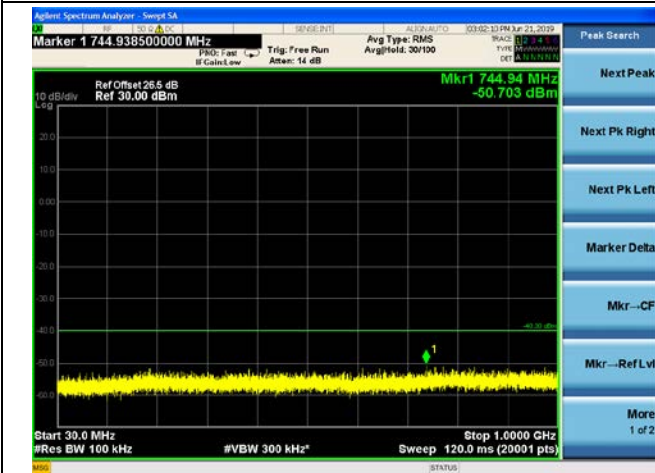

LTE Band40 (2305MHz ~ 2315MHz) CSE
5MHz/QPSK/Low CH

5MHz/QPSK/Low CH

5MHz/16QAM/Low CH

5MHz/16QAM/Low CH

5MHz/64QAM/Low CH

5MHz/64QAM/Low CH

5MHz/QPSK/Mid CH

5MHz/16QAM/Mid CH

5MHz/64QAM/Mid CH

5MHz/QPSK/High CH

5MHz/16QAM/High CH

5MHz/64QAM/High CH

10MHz/QPSK/Mid CH

10MHz/16QAM/Mid CH

10MHz/64QAM/Mid CH

LTE Band40 (2350MHz ~ 2360MHz) CSE