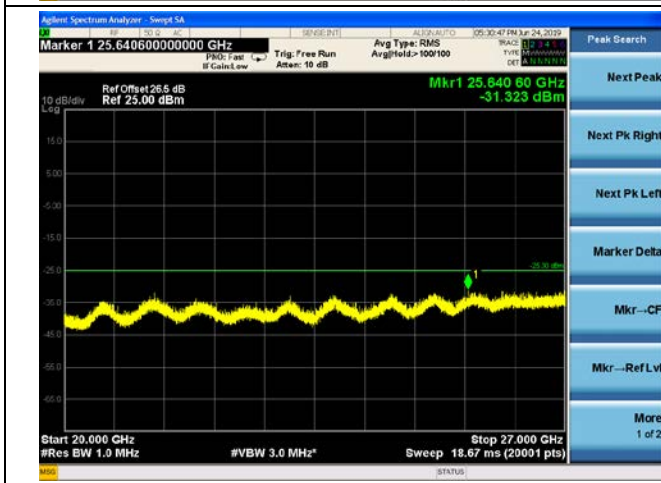

5MHz/64QAM/High CH

10MHz/QPSK/Mid CH

10MHz/16QAM/Mid CH

10MHz/64QAM/Mid CH

LTE Band 41 CSE
 5MHz/QPSK/Low CH

5MHz/16QAM/Low CH

5MHz/64QAM/Low CH

5MHz/QPSK/Mid CH