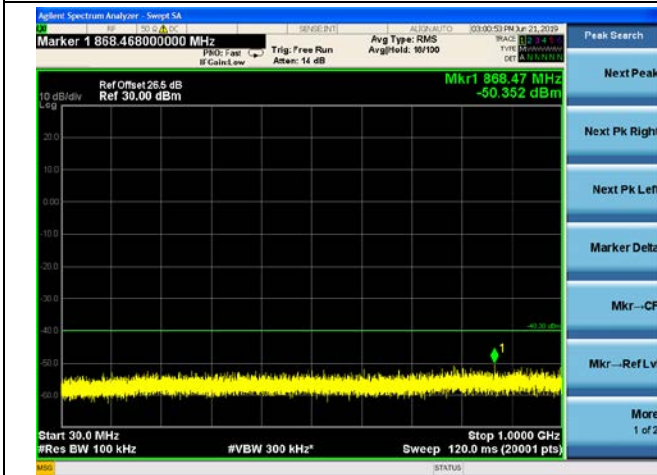

LTE Band40 (2305MHz ~ 2315MHz) CSE
5MHz/QPSK/Low CH

5MHz/QPSK/Low CH

5MHz/16QAM/Low CH

5MHz/16QAM/Low CH

5MHz/64QAM/Low CH

5MHz/64QAM/Low CH

5MHz/QPSK/Mid CH

5MHz/16QAM/Mid CH

5MHz/64QAM/Mid CH

5MHz/QPSK/High CH

5MHz/16QAM/High CH

5MHz/64QAM/High CH

10MHz/QPSK/Mid CH

10MHz/16QAM/Mid CH

10MHz/64QAM/Mid CH

LTE Band40 (2350MHz ~ 2360MHz) CSE