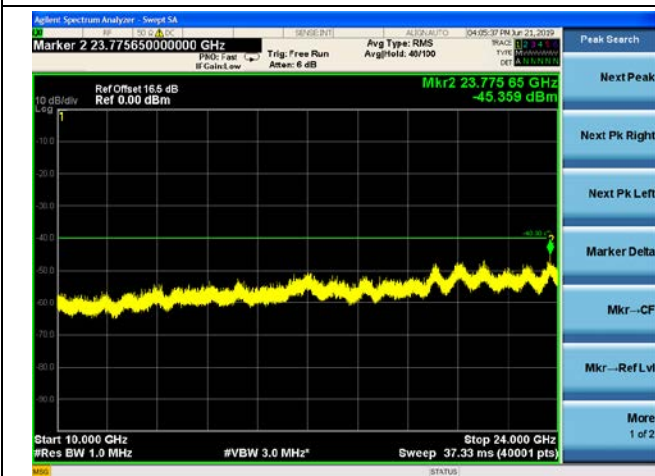

LTE Band40 (2305MHz ~ 2315MHz) CSE
5MHz/QPSK/Low CH

5MHz/QPSK/Low CH

5MHz/16QAM/Low CH

5MHz/16QAM/Low CH

5MHz/64QAM/Low CH

5MHz/64QAM/Low CH

5MHz/QPSK/Mid CH

5MHz/16QAM/Mid CH

5MHz/64QAM/Mid CH

5MHz/QPSK/High CH

5MHz/16QAM/High CH

5MHz/64QAM/High CH

10MHz/QPSK/Mid CH

10MHz/16QAM/Mid CH

10MHz/64QAM/Mid CH

LTE Band40 (2350MHz ~ 2360MHz) CSE