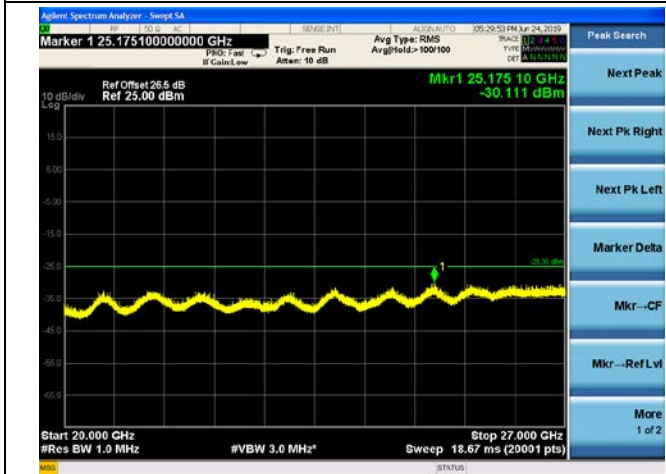

5MHz/64QAM/High CH

10MHz/QPSK/Mid CH

10MHz/16QAM/Mid CH

10MHz/64QAM/Mid CH

LTE Band 41 CSE
 5MHz/QPSK/Low CH

5MHz/16QAM/Low CH

5MHz/64QAM/Low CH

5MHz/QPSK/Mid CH