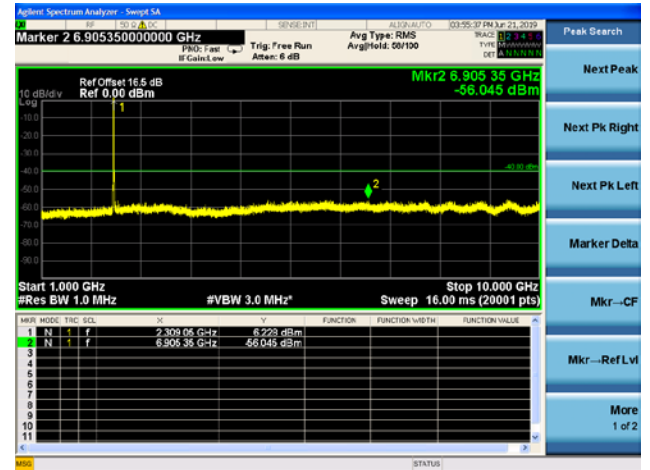

LTE Band40 (2305MHz ~ 2315MHz) CSE
5MHz/QPSK/Low CH

5MHz/QPSK/Low CH

5MHz/16QAM/Low CH

5MHz/16QAM/Low CH

5MHz/64QAM/Low CH

5MHz/64QAM/Low CH

5MHz/QPSK/Mid CH

5MHz/16QAM/Mid CH

5MHz/64QAM/Mid CH

5MHz/QPSK/High CH

5MHz/16QAM/High CH

5MHz/64QAM/High CH

10MHz/QPSK/Mid CH

10MHz/16QAM/Mid CH

10MHz/64QAM/Mid CH

LTE Band40 (2350MHz ~ 2360MHz) CSE