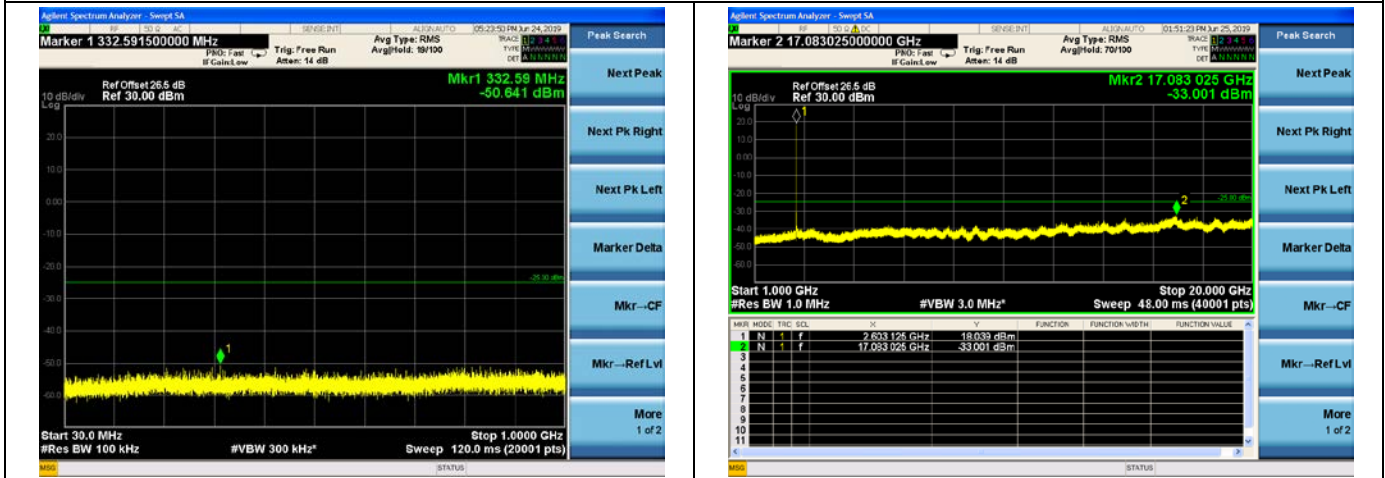

5MHz/16QAM/Mid CH