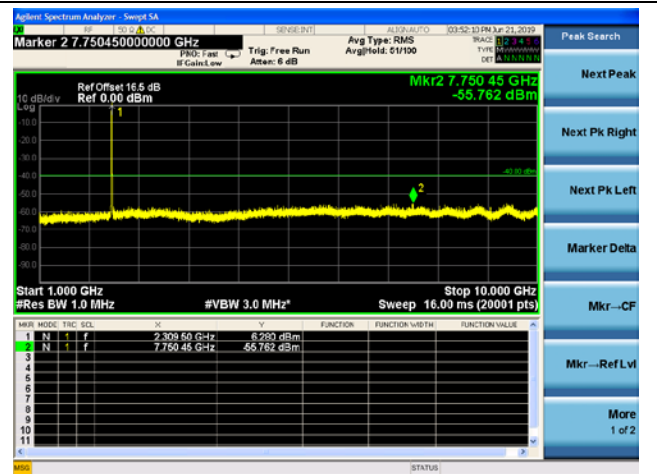

LTE Band40 (2305MHz ~ 2315MHz) CSE
5MHz/QPSK/Low CH

5MHz/QPSK/Low CH

5MHz/16QAM/Low CH

5MHz/16QAM/Low CH

5MHz/64QAM/Low CH

5MHz/64QAM/Low CH

5MHz/QPSK/Mid CH

5MHz/16QAM/Mid CH

5MHz/64QAM/Mid CH

5MHz/QPSK/High CH

5MHz/16QAM/High CH

5MHz/64QAM/High CH

10MHz/QPSK/Mid CH

10MHz/16QAM/Mid CH

10MHz/64QAM/Mid CH

LTE Band40 (2350MHz ~ 2360MHz) CSE