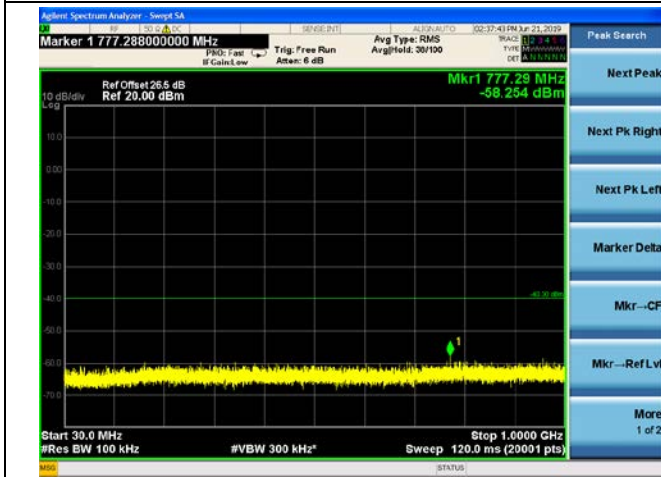

5MHz/64QAM/High CH

10MHz/QPSK/Mid CH

10MHz/16QAM/Mid CH

10MHz/64QAM/Mid CH

LTE Band 41 CSE
 5MHz/QPSK/Low CH

5MHz/16QAM/Low CH

5MHz/64QAM/Low CH

5MHz/QPSK/Mid CH