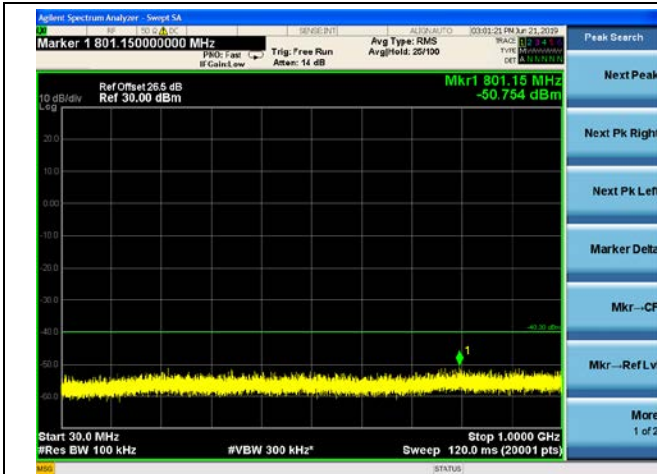

LTE Band40 (2305MHz ~ 2315MHz) CSE
5MHz/QPSK/Low CH

5MHz/QPSK/Low CH

5MHz/16QAM/Low CH

5MHz/16QAM/Low CH

5MHz/64QAM/Low CH

5MHz/64QAM/Low CH

5MHz/QPSK/Mid CH

5MHz/16QAM/Mid CH

5MHz/64QAM/Mid CH

5MHz/QPSK/High CH

5MHz/16QAM/High CH

5MHz/64QAM/High CH

10MHz/QPSK/Mid CH

10MHz/16QAM/Mid CH

10MHz/64QAM/Mid CH

LTE Band40 (2350MHz ~ 2360MHz) CSE