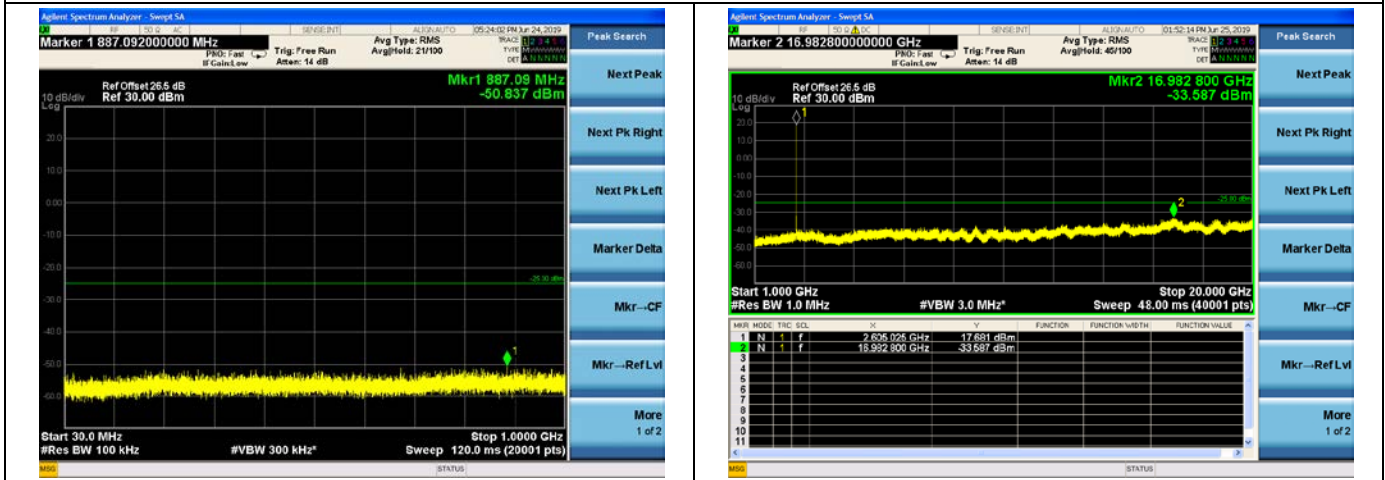

5MHz/64QAM/Mid CH