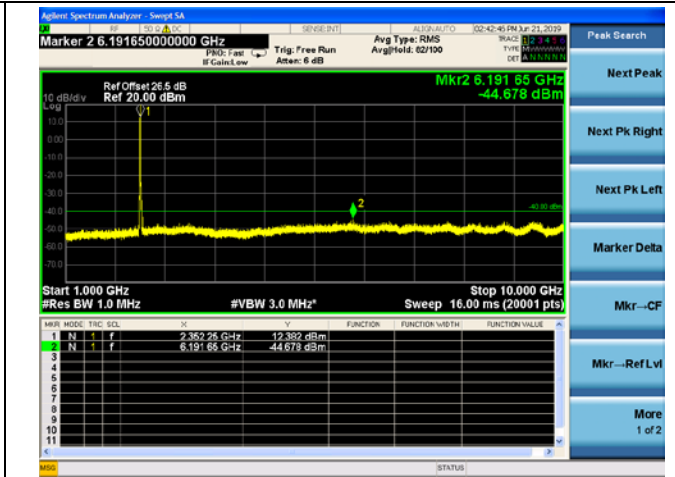

5MHz/64QAM/High CH

10MHz/QPSK/Mid CH

10MHz/16QAM/Mid CH

10MHz/64QAM/Mid CH

LTE Band 41 CSE
 5MHz/QPSK/Low CH

5MHz/16QAM/Low CH

5MHz/64QAM/Low CH

5MHz/QPSK/Mid CH