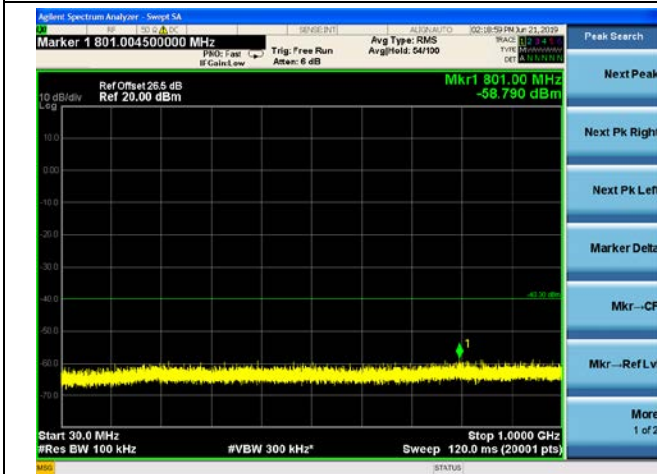

5MHz/64QAM/Mid CH

5MHz/QPSK/High CH

5MHz/16QAM/High CH

5MHz/64QAM/High CH

10MHz/QPSK/Mid CH

10MHz/16QAM/Mid CH

10MHz/64QAM/Mid CH

LTE Band40 (2350MHz ~ 2360MHz) CSE

5MHz/QPSK/Low CH

5MHz/16QAM/Low CH

5MHz/64QAM/Low CH

5MHz/QPSK/Mid CH

5MHz/16QAM/Mid CH

5MHz/64QAM/Mid CH

5MHz/QPSK/High CH

5MHz/16QAM/High CH