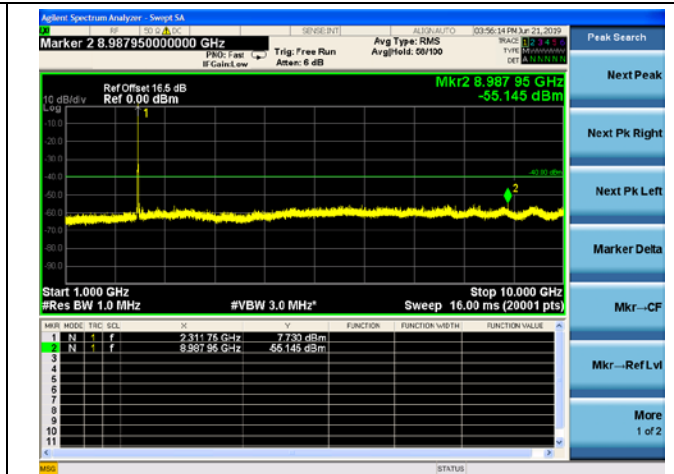

LTE Band40 (2305MHz ~ 2315MHz) CSE
5MHz/QPSK/Low CH

5MHz/QPSK/Low CH

5MHz/16QAM/Low CH

5MHz/16QAM/Low CH

5MHz/64QAM/Low CH

5MHz/64QAM/Low CH

5MHz/QPSK/Mid CH

5MHz/16QAM/Mid CH

5MHz/64QAM/Mid CH

5MHz/QPSK/High CH

5MHz/16QAM/High CH

5MHz/64QAM/High CH

10MHz/QPSK/Mid CH

10MHz/16QAM/Mid CH

10MHz/64QAM/Mid CH

LTE Band40 (2350MHz ~ 2360MHz) CSE