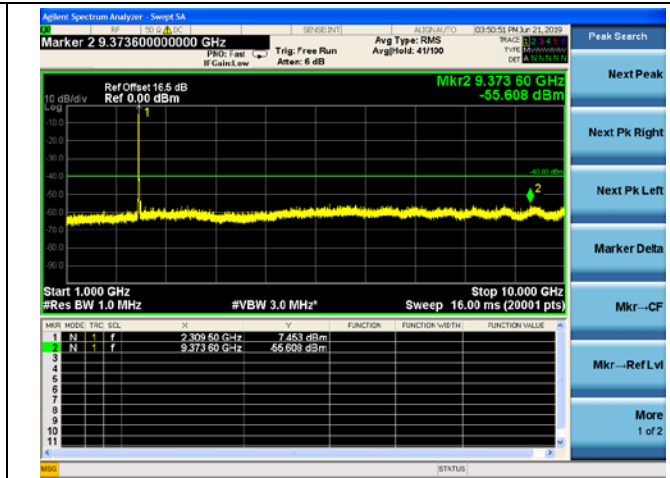

LTE Band40 (2305MHz ~ 2315MHz) CSE
5MHz/QPSK/Low CH

5MHz/QPSK/Low CH

5MHz/16QAM/Low CH

5MHz/16QAM/Low CH

5MHz/64QAM/Low CH

5MHz/64QAM/Low CH

5MHz/QPSK/Mid CH

5MHz/16QAM/Mid CH

5MHz/64QAM/Mid CH

5MHz/QPSK/High CH

5MHz/16QAM/High CH

5MHz/64QAM/High CH

10MHz/QPSK/Mid CH

10MHz/16QAM/Mid CH

10MHz/64QAM/Mid CH

LTE Band40 (2350MHz ~ 2360MHz) CSE