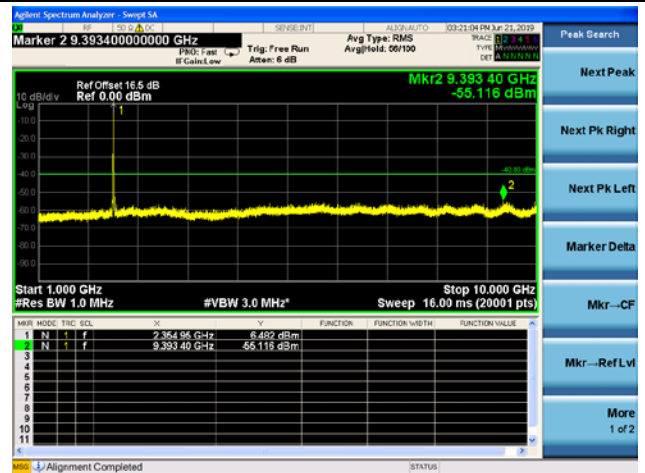

5MHz/QPSK/Low CH

5MHz/16QAM/Low CH

5MHz/64QAM/Low CH

5MHz/QPSK/Mid CH

5MHz/16QAM/Mid CH

5MHz/64QAM/Mid CH

5MHz/QPSK/High CH

5MHz/16QAM/High CH

5MHz/64QAM/High CH

10MHz/QPSK/Mid CH

10MHz/16QAM/Mid CH

10MHz/64QAM/Mid CH

LTE Band 41 CSE
 5MHz/QPSK/Low CH

5MHz/16QAM/Low CH

5MHz/64QAM/Low CH

5MHz/QPSK/Mid CH