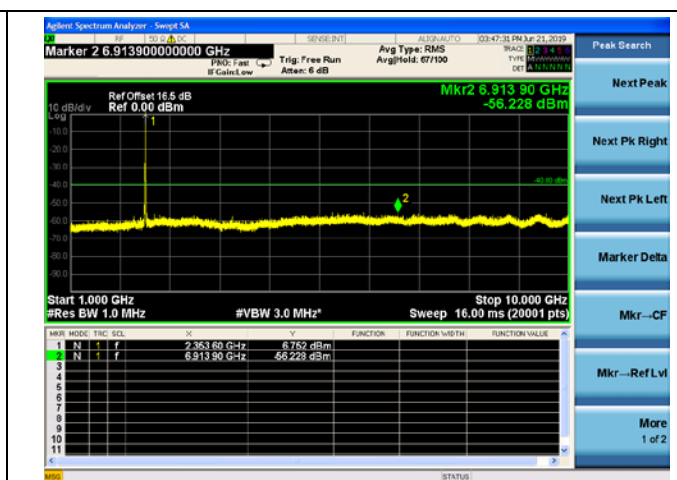

5MHz/64QAM/Mid CH

5MHz/QPSK/High CH

5MHz/16QAM/High CH

5MHz/64QAM/High CH

10MHz/QPSK/Mid CH

10MHz/16QAM/Mid CH

10MHz/64QAM/Mid CH

LTE Band40 (2350MHz ~ 2360MHz) CSE

5MHz/QPSK/Low CH

5MHz/16QAM/Low CH

5MHz/64QAM/Low CH

5MHz/QPSK/Mid CH

5MHz/16QAM/Mid CH

5MHz/64QAM/Mid CH

5MHz/QPSK/High CH

5MHz/16QAM/High CH