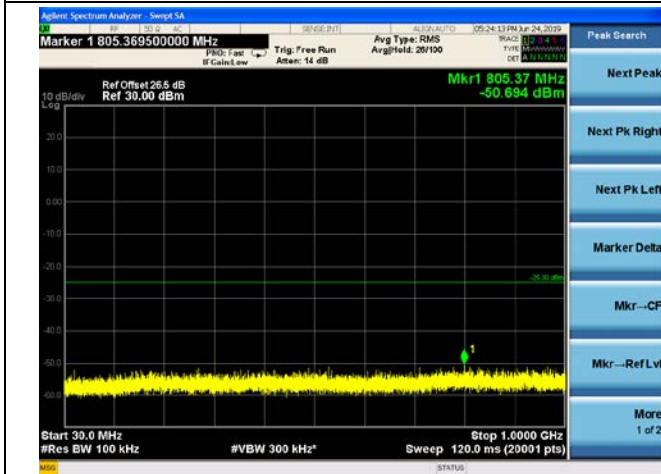

5MHz/64QAM/High CH

10MHz/QPSK/Mid CH

10MHz/16QAM/Mid CH

10MHz/64QAM/Mid CH

LTE Band 41 CSE
 5MHz/QPSK/Low CH

5MHz/16QAM/Low CH

5MHz/64QAM/Low CH

5MHz/QPSK/Mid CH

5MHz/16QAM/Mid CH

5MHz/64QAM/Mid CH

5MHz/QPSK/High CH

5MHz/16QAM/High CH

5MHz/64QAM/High CH

10MHz/QPSK/LowCH

10MHz/16QAM/LowCH

10MHz/64QAM/Low CH