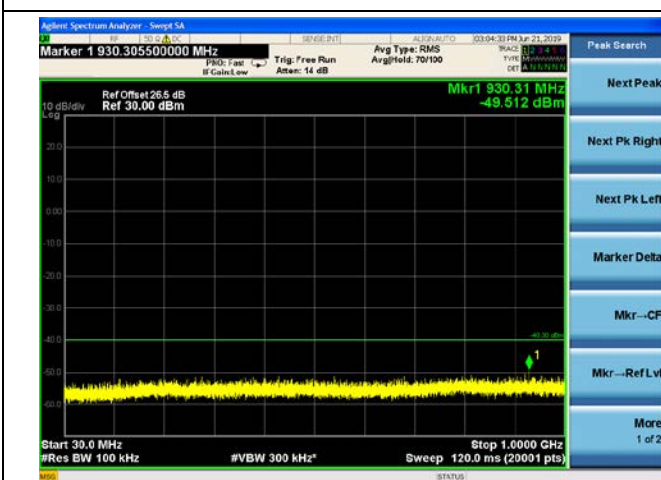

5MHz/64QAM/Mid CH

5MHz/QPSK/High CH

5MHz/16QAM/High CH

5MHz/64QAM/High CH

10MHz/QPSK/Mid CH

10MHz/16QAM/Mid CH

10MHz/64QAM/Mid CH

LTE Band40 (2350MHz ~ 2360MHz) CSE

5MHz/QPSK/Low CH

5MHz/16QAM/Low CH

5MHz/64QAM/Low CH

5MHz/QPSK/Mid CH

5MHz/16QAM/Mid CH

5MHz/64QAM/Mid CH

5MHz/QPSK/High CH

5MHz/16QAM/High CH