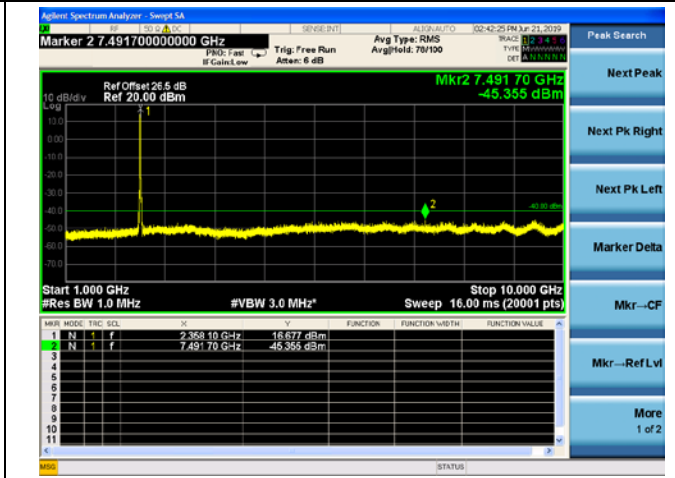

5MHz/64QAM/High CH

10MHz/QPSK/Mid CH

10MHz/16QAM/Mid CH

10MHz/64QAM/Mid CH

LTE Band 41 CSE
 5MHz/QPSK/Low CH

5MHz/16QAM/Low CH

5MHz/64QAM/Low CH

5MHz/QPSK/Mid CH