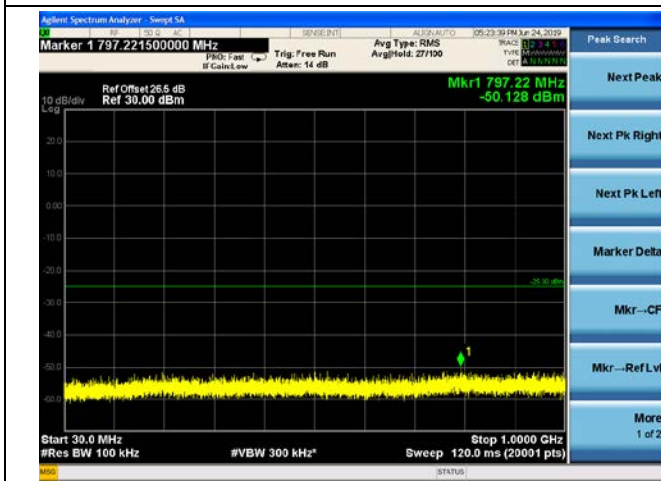

5MHz/64QAM/High CH

10MHz/QPSK/Mid CH

10MHz/16QAM/Mid CH

10MHz/64QAM/Mid CH

LTE Band 41 CSE
 5MHz/QPSK/Low CH

5MHz/16QAM/Low CH

5MHz/64QAM/Low CH

5MHz/QPSK/Mid CH