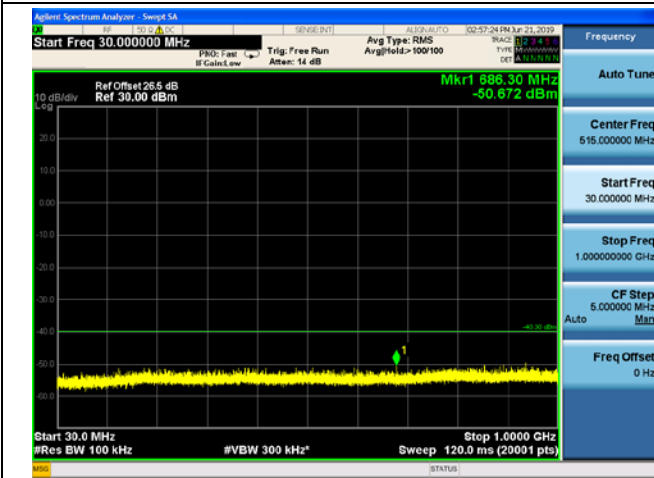

LTE Band40 (2305MHz ~ 2315MHz) CSE
5MHz/QPSK/Low CH

5MHz/QPSK/Low CH

5MHz/16QAM/Low CH

5MHz/16QAM/Low CH

5MHz/64QAM/Low CH

5MHz/64QAM/Low CH

5MHz/QPSK/Mid CH

5MHz/16QAM/Mid CH

5MHz/64QAM/Mid CH

5MHz/QPSK/High CH

5MHz/16QAM/High CH

5MHz/64QAM/High CH

10MHz/QPSK/Mid CH

10MHz/16QAM/Mid CH

10MHz/64QAM/Mid CH

LTE Band40 (2350MHz ~ 2360MHz) CSE