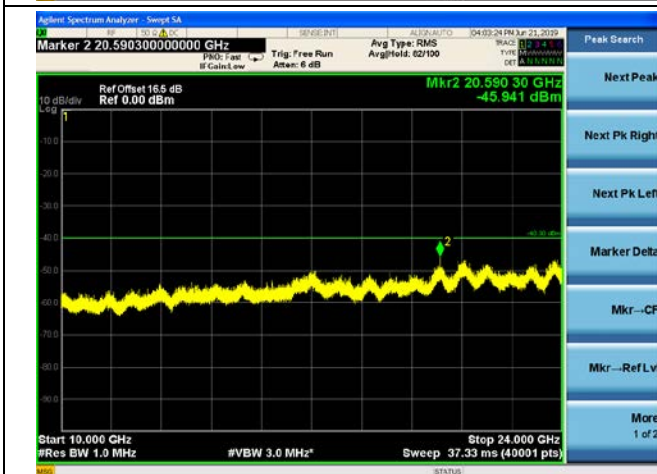

5MHz/64QAM/Mid CH

5MHz/QPSK/High CH

5MHz/16QAM/High CH

5MHz/64QAM/High CH

10MHz/QPSK/Mid CH

10MHz/16QAM/Mid CH

10MHz/64QAM/Mid CH

LTE Band40 (2350MHz ~ 2360MHz) CSE

5MHz/QPSK/Low CH

5MHz/16QAM/Low CH

5MHz/64QAM/Low CH

5MHz/QPSK/Mid CH

5MHz/16QAM/Mid CH

5MHz/64QAM/Mid CH

5MHz/QPSK/High CH

5MHz/16QAM/High CH