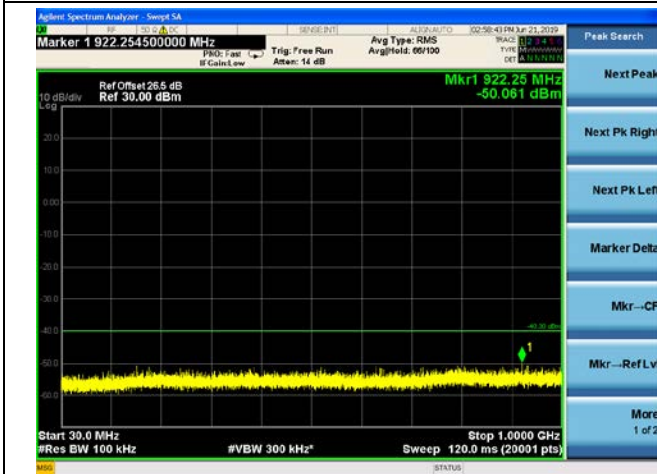

LTE Band40 (2305MHz ~ 2315MHz) CSE
5MHz/QPSK/Low CH

5MHz/QPSK/Low CH

5MHz/16QAM/Low CH

5MHz/16QAM/Low CH

5MHz/64QAM/Low CH

5MHz/64QAM/Low CH

5MHz/QPSK/Mid CH

5MHz/16QAM/Mid CH

5MHz/64QAM/Mid CH

5MHz/QPSK/High CH

5MHz/16QAM/High CH

5MHz/64QAM/High CH

10MHz/QPSK/Mid CH

10MHz/16QAM/Mid CH

10MHz/64QAM/Mid CH

LTE Band40 (2350MHz ~ 2360MHz) CSE