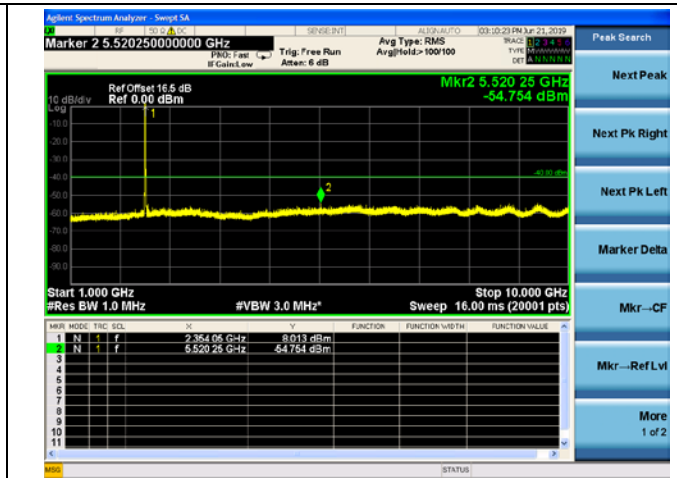

5MHz/64QAM/Mid CH

5MHz/QPSK/High CH

5MHz/16QAM/High CH

5MHz/64QAM/High CH

10MHz/QPSK/Mid CH

10MHz/16QAM/Mid CH

10MHz/64QAM/Mid CH

LTE Band40 (2350MHz ~ 2360MHz) CSE

5MHz/QPSK/Low CH

5MHz/16QAM/Low CH

5MHz/64QAM/Low CH

5MHz/QPSK/Mid CH

5MHz/16QAM/Mid CH

5MHz/64QAM/Mid CH

5MHz/QPSK/High CH

5MHz/16QAM/High CH