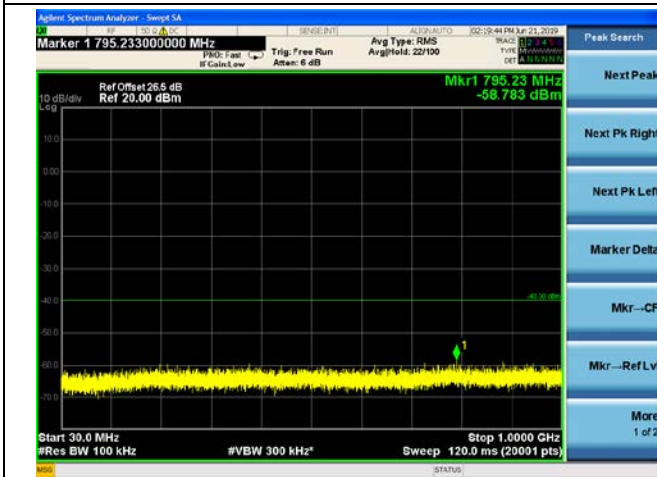

5MHz/64QAM/Mid CH

5MHz/QPSK/High CH

5MHz/16QAM/High CH

5MHz/64QAM/High CH

10MHz/QPSK/Mid CH

10MHz/16QAM/Mid CH

10MHz/64QAM/Mid CH

LTE Band40 (2350MHz ~ 2360MHz) CSE

5MHz/QPSK/Low CH

5MHz/16QAM/Low CH

5MHz/64QAM/Low CH

5MHz/QPSK/Mid CH

5MHz/16QAM/Mid CH

5MHz/64QAM/Mid CH

5MHz/QPSK/High CH

5MHz/16QAM/High CH