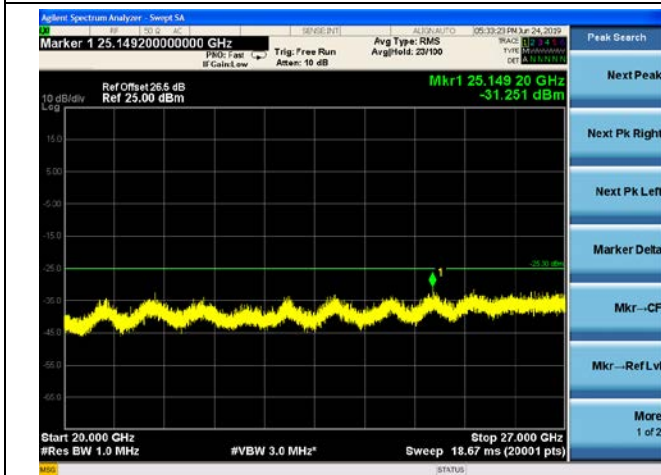

5MHz/64QAM/High CH

10MHz/QPSK/Mid CH

10MHz/16QAM/Mid CH

10MHz/64QAM/Mid CH

LTE Band 41 CSE
 5MHz/QPSK/Low CH

5MHz/16QAM/Low CH

5MHz/64QAM/Low CH

5MHz/QPSK/Mid CH