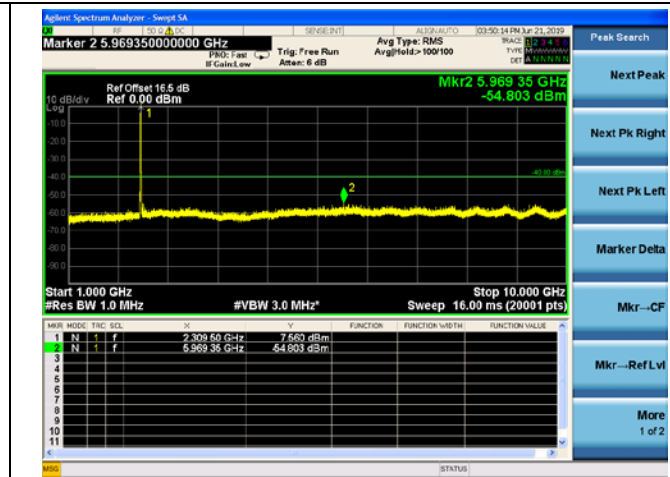

LTE Band40 (2305MHz ~ 2315MHz) CSE
5MHz/QPSK/Low CH

5MHz/QPSK/Low CH

5MHz/16QAM/Low CH

5MHz/16QAM/Low CH

5MHz/64QAM/Low CH

5MHz/64QAM/Low CH

5MHz/QPSK/Mid CH

5MHz/16QAM/Mid CH

5MHz/64QAM/Mid CH

5MHz/QPSK/High CH

5MHz/16QAM/High CH

5MHz/64QAM/High CH

10MHz/QPSK/Mid CH

10MHz/16QAM/Mid CH

10MHz/64QAM/Mid CH

LTE Band40 (2350MHz ~ 2360MHz) CSE