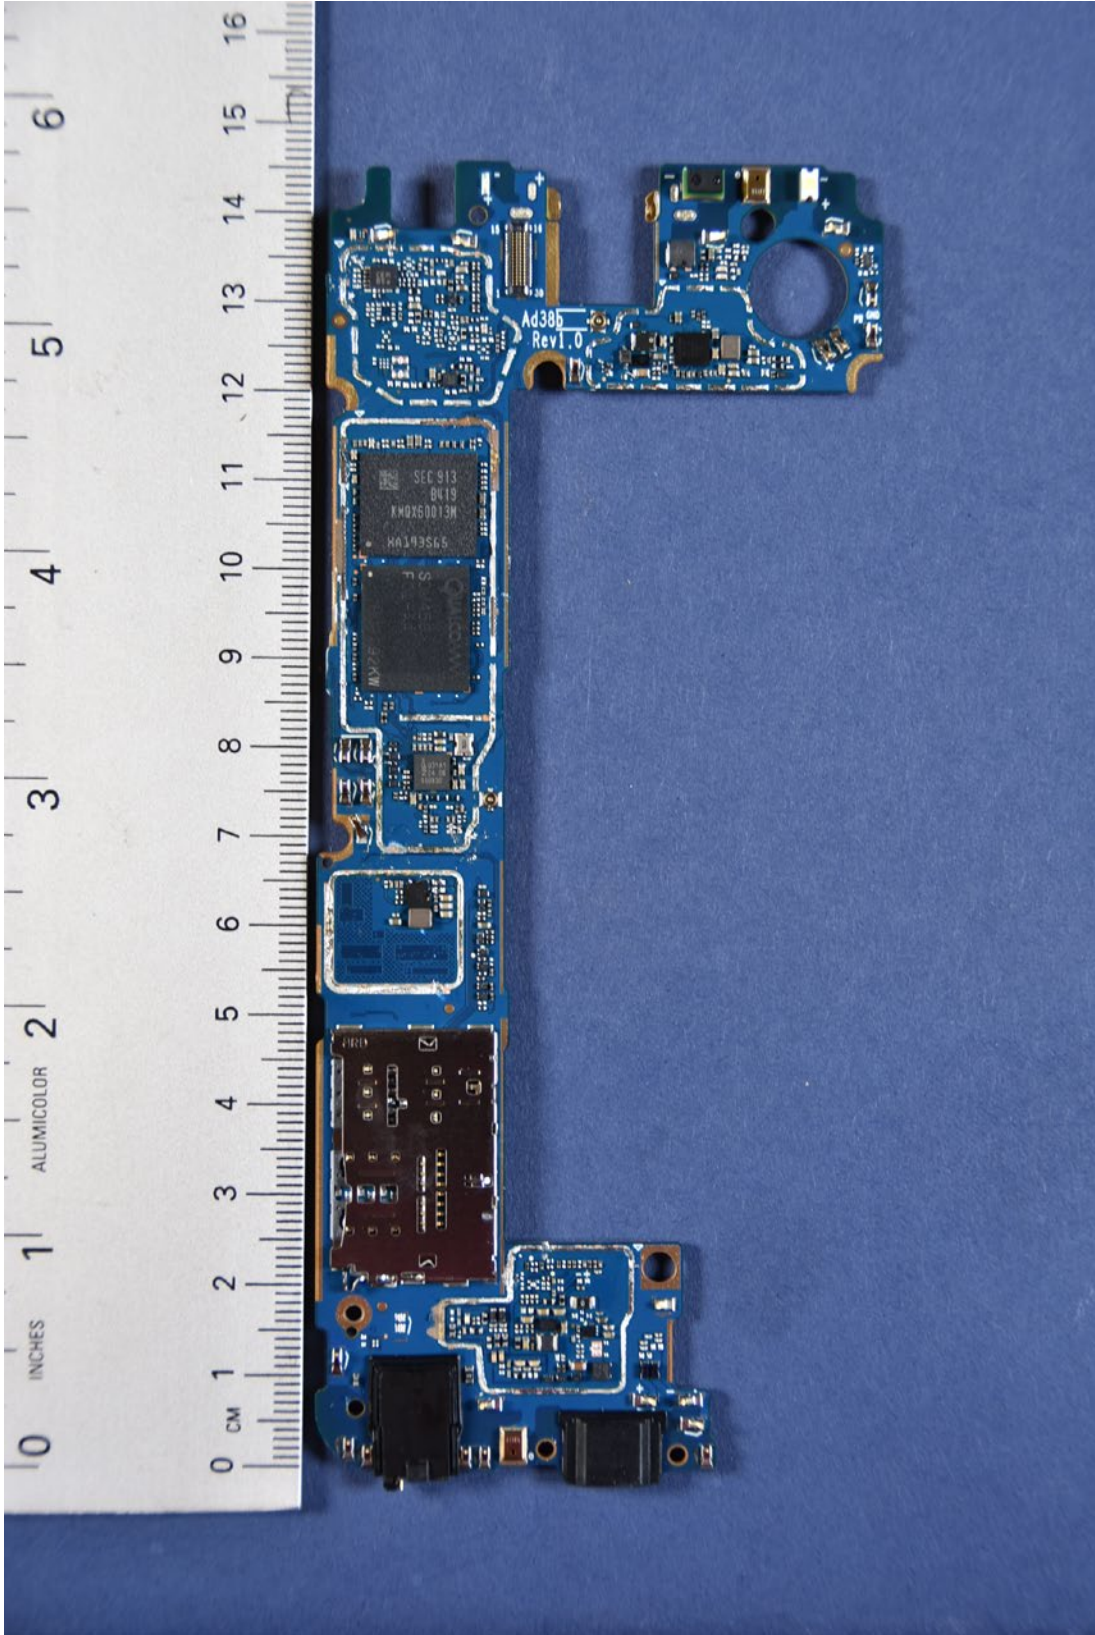

INTERNAL PHOTOGRAPHS

	LG Electronics USA, Inc. FCC ID: ZNFX420TM	Model: LM-X420TM
Internal Photos	EUT Type: Portable Handset	Page 2 of 10

	LG Electronics USA, Inc. FCC ID: ZNFX420TM	Model: LM-X420TM
Internal Photos	EUT Type: Portable Handset	Page 3 of 10

	<p>LG Electronics USA, Inc. FCC ID: ZNFX420TM</p>	<p>Model: LM-X420TM</p>
<p>Internal Photos</p>	<p>EUT Type: Portable Handset</p>	<p>Page 4 of 10</p>

	<p>LG Electronics USA, Inc. FCC ID: ZNFX420TM</p>	<p>Model: LM-X420TM</p>
<p>Internal Photos</p>	<p>EUT Type: Portable Handset</p>	<p>Page 5 of 10</p>

	LG Electronics USA, Inc. FCC ID: ZNFX420TM	Model: LM-X420TM
Internal Photos	EUT Type: Portable Handset	Page 7 of 10

	<p>LG Electronics USA, Inc. FCC ID: ZNFX420TM</p>	<p>Model: LM-X420TM</p>
<p>Internal Photos</p>	<p>EUT Type: Portable Handset</p>	<p>Page 8 of 10</p>

	LG Electronics USA, Inc. FCC ID: ZNFX420TM	Model: LM-X420TM
Internal Photos	EUT Type: Portable Handset	Page 9 of 10

	LG Electronics USA, Inc. FCC ID: ZNFX420TM	Model: LM-X420TM
Internal Photos	EUT Type: Portable Handset	Page 10 of 10