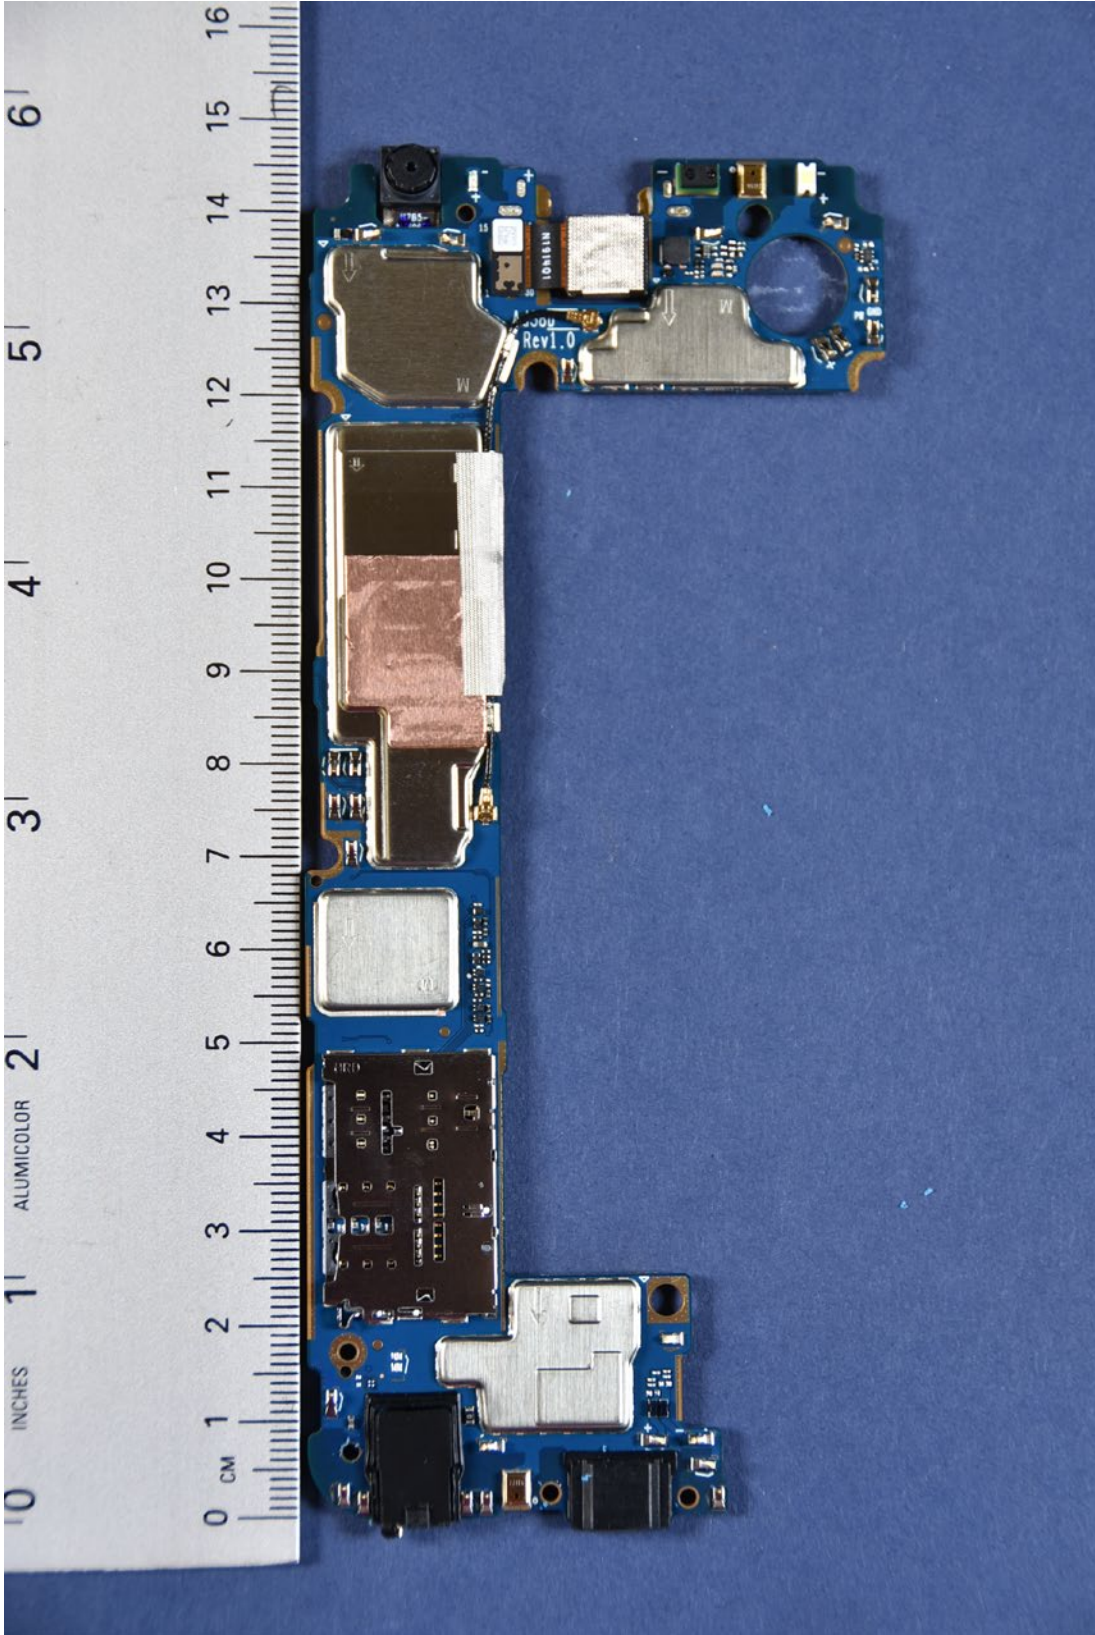

INTERNAL PHOTOGRAPHS

	LG Electronics USA, Inc. FCC ID: ZNFX420TM	Model: LM-X420TM
Internal Photos	EUT Type: Portable Handset	Page 2 of 10

	LG Electronics USA, Inc. FCC ID: ZNFX420TM	Model: LM-X420TM
Internal Photos	EUT Type: Portable Handset	Page 3 of 10

	<p>LG Electronics USA, Inc. FCC ID: ZNFX420TM</p>	<p>Model: LM-X420TM</p>
<p>Internal Photos</p>	<p>EUT Type: Portable Handset</p>	<p>Page 4 of 10</p>

	<p>LG Electronics USA, Inc. FCC ID: ZNFX420TM</p>	<p>Model: LM-X420TM</p>
<p>Internal Photos</p>	<p>EUT Type: Portable Handset</p>	<p>Page 5 of 10</p>

	LG Electronics USA, Inc. FCC ID: ZNFX420TM	Model: LM-X420TM
Internal Photos	EUT Type: Portable Handset	Page 7 of 10

	<p>LG Electronics USA, Inc. FCC ID: ZNFX420TM</p>	<p>Model: LM-X420TM</p>
<p>Internal Photos</p>	<p>EUT Type: Portable Handset</p>	<p>Page 8 of 10</p>