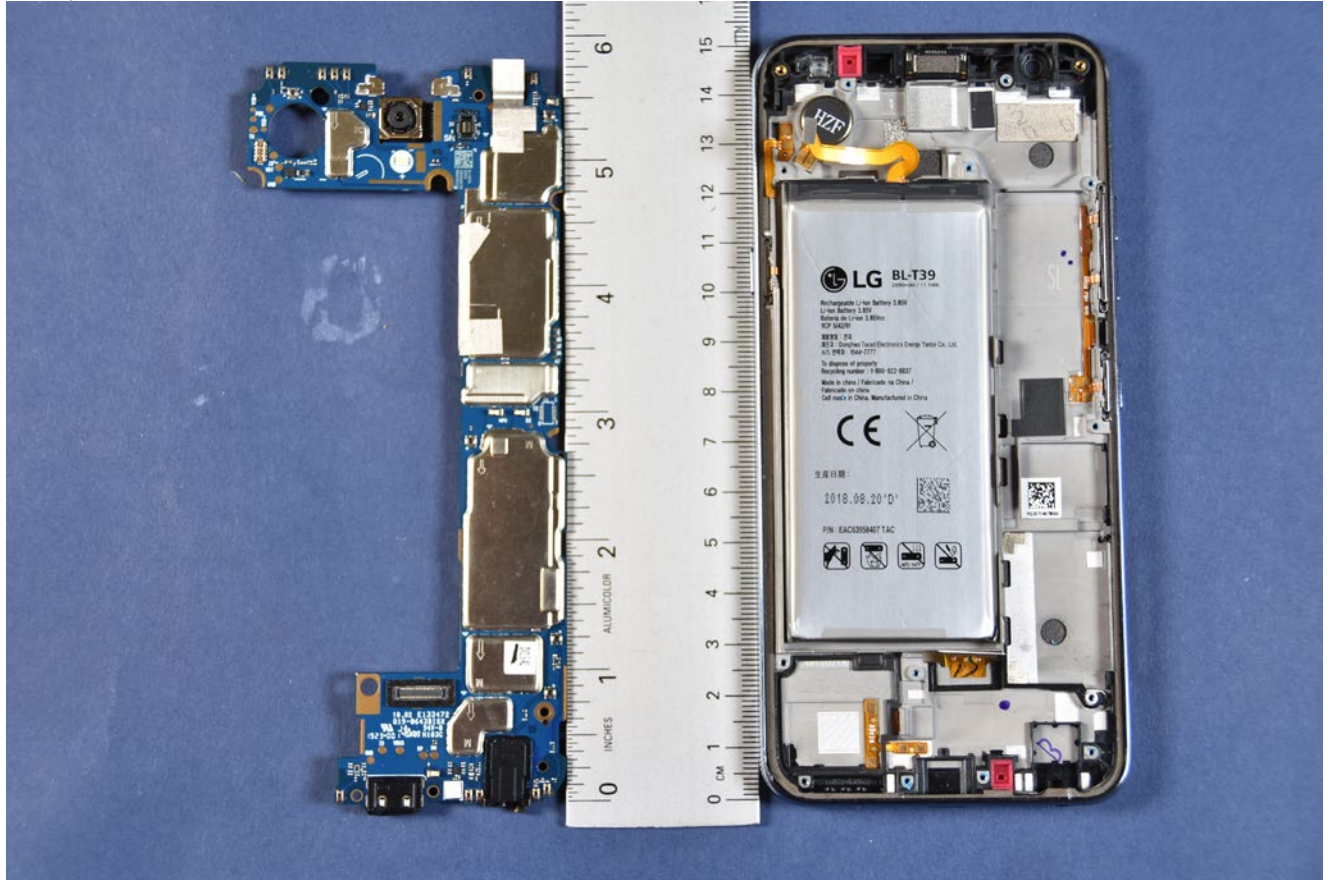

INTERNAL PHOTOGRAPHS

	LG Electronics USA, Inc. FCC ID: ZNFX420TM	Model: LM-X420TM
Internal Photos	EUT Type: Portable Handset	Page 2 of 10

	LG Electronics USA, Inc. FCC ID: ZNFX420TM	Model: LM-X420TM
Internal Photos	EUT Type: Portable Handset	Page 3 of 10

	<p>LG Electronics USA, Inc. FCC ID: ZNFX420TM</p>	<p>Model: LM-X420TM</p>
<p>Internal Photos</p>	<p>EUT Type: Portable Handset</p>	<p>Page 4 of 10</p>

	<p>LG Electronics USA, Inc. FCC ID: ZNFX420TM</p>	<p>Model: LM-X420TM</p>
<p>Internal Photos</p>	<p>EUT Type: Portable Handset</p>	<p>Page 5 of 10</p>

	LG Electronics USA, Inc. FCC ID: ZNFX420TM	Model: LM-X420TM
Internal Photos	EUT Type: Portable Handset	Page 7 of 10

	<p>LG Electronics USA, Inc. FCC ID: ZNFX420TM</p>	<p>Model: LM-X420TM</p>
<p>Internal Photos</p>	<p>EUT Type: Portable Handset</p>	<p>Page 8 of 10</p>