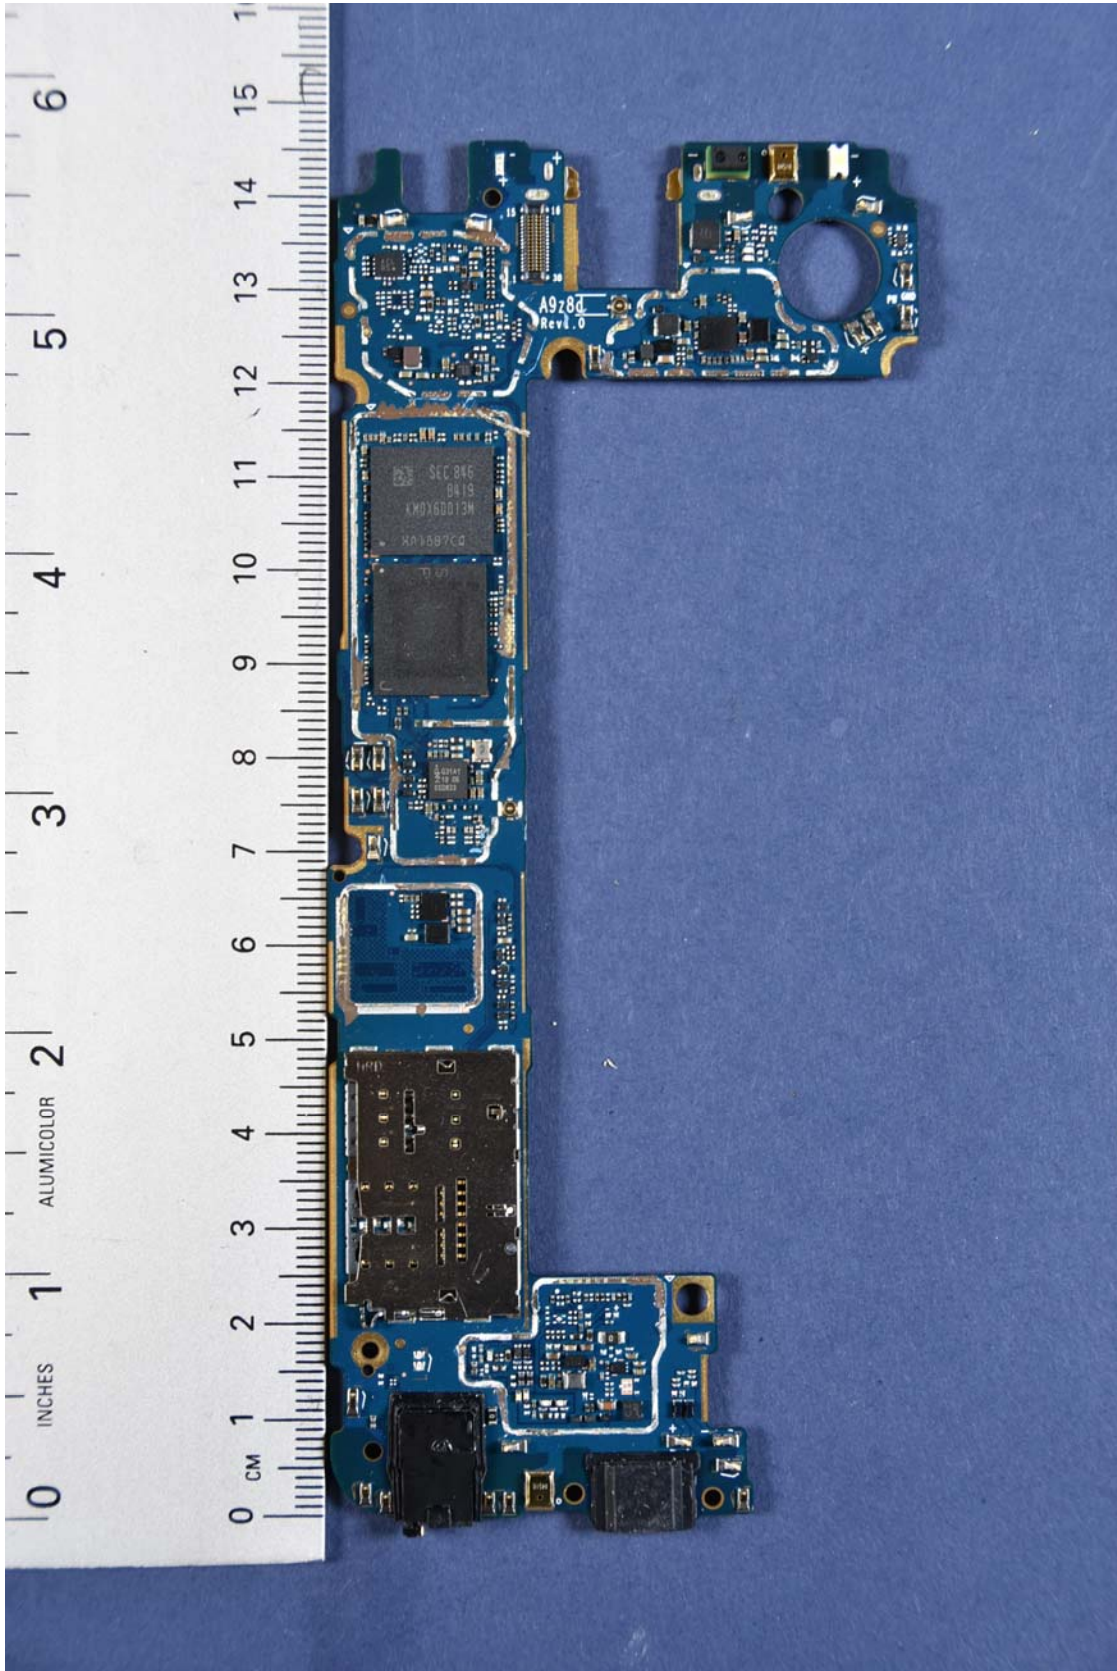

INTERNAL PHOTOGRAPHS

	<p>LG Electronics USA, Inc. FCC ID: ZNFX420MM</p>	<p>Model: LM-X420MM</p>
<p>Internal Photos</p>	<p>EUT Type: Portable Handset</p>	<p>Page 1 of 9</p>

	<p>LG Electronics USA, Inc. FCC ID: ZNFX420MM</p>	<p>Model: LM-X420MM</p>
<p>Internal Photos</p>	<p>EUT Type: Portable Handset</p>	<p>Page 2 of 9</p>

	<p>LG Electronics USA, Inc. FCC ID: ZNFX420MM</p>	<p>Model: LM-X420MM</p>
<p>Internal Photos</p>	<p>EUT Type: Portable Handset</p>	<p>Page 3 of 9</p>

	LG Electronics USA, Inc. FCC ID: ZNFX420MM	Model: LM-X420MM
Internal Photos	EUT Type: Portable Handset	Page 4 of 9

	<p>LG Electronics USA, Inc. FCC ID: ZNFX420MM</p>	<p>Model: LM-X420MM</p>
<p>Internal Photos</p>	<p>EUT Type: Portable Handset</p>	<p>Page 5 of 9</p>

	<p>LG Electronics USA, Inc. FCC ID: ZNFX420MM</p>	<p>Model: LM-X420MM</p>
<p>Internal Photos</p>	<p>EUT Type: Portable Handset</p>	<p>Page 6 of 9</p>