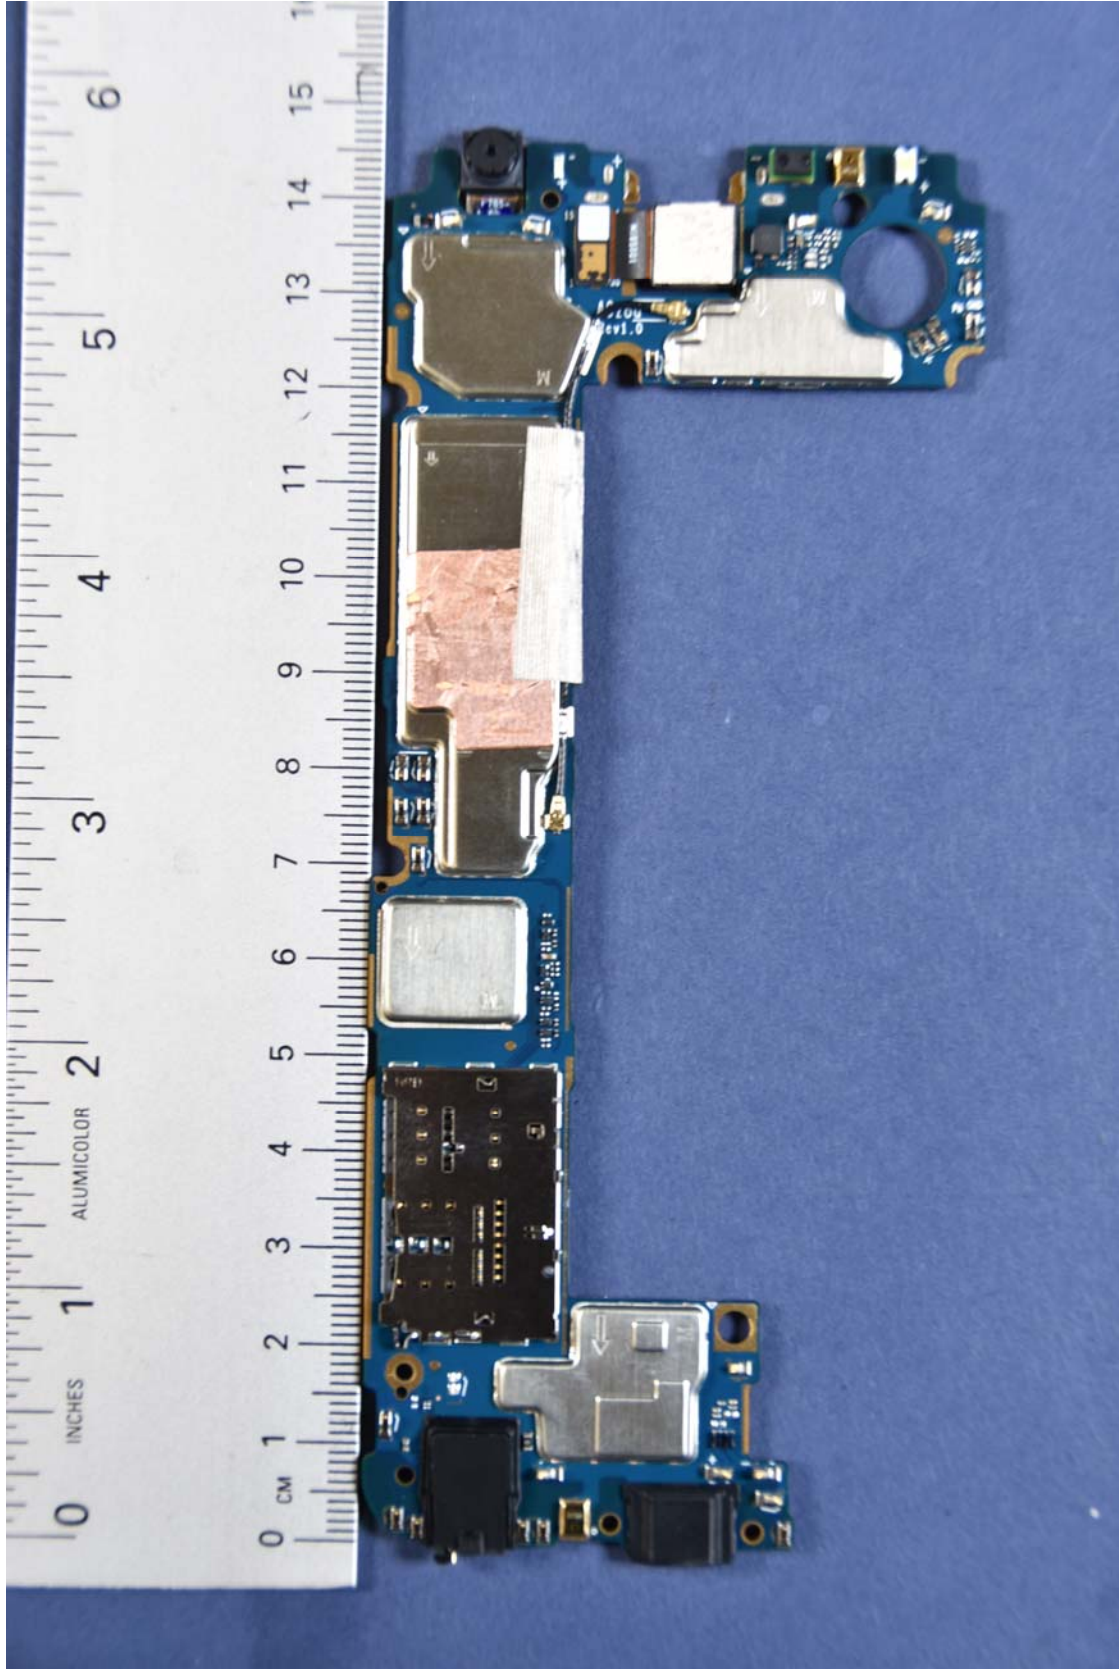

INTERNAL PHOTOGRAPHS

	<p>LG Electronics USA, Inc. FCC ID: ZNFX420MM</p>	<p>Model: LM-X420MM</p>
<p>Internal Photos</p>	<p>EUT Type: Portable Handset</p>	<p>Page 1 of 9</p>

	<p>LG Electronics USA, Inc. FCC ID: ZNFX420MM</p>	<p>Model: LM-X420MM</p>
<p>Internal Photos</p>	<p>EUT Type: Portable Handset</p>	<p>Page 2 of 9</p>

	<p>LG Electronics USA, Inc. FCC ID: ZNFX420MM</p>	<p>Model: LM-X420MM</p>
<p>Internal Photos</p>	<p>EUT Type: Portable Handset</p>	<p>Page 3 of 9</p>

	LG Electronics USA, Inc. FCC ID: ZNFX420MM	Model: LM-X420MM
Internal Photos	EUT Type: Portable Handset	Page 4 of 9

	<p>LG Electronics USA, Inc. FCC ID: ZNFX420MM</p>	<p>Model: LM-X420MM</p>
<p>Internal Photos</p>	<p>EUT Type: Portable Handset</p>	<p>Page 5 of 9</p>

	<p>LG Electronics USA, Inc. FCC ID: ZNFX420MM</p>	<p>Model: LM-X420MM</p>
<p>Internal Photos</p>	<p>EUT Type: Portable Handset</p>	<p>Page 6 of 9</p>