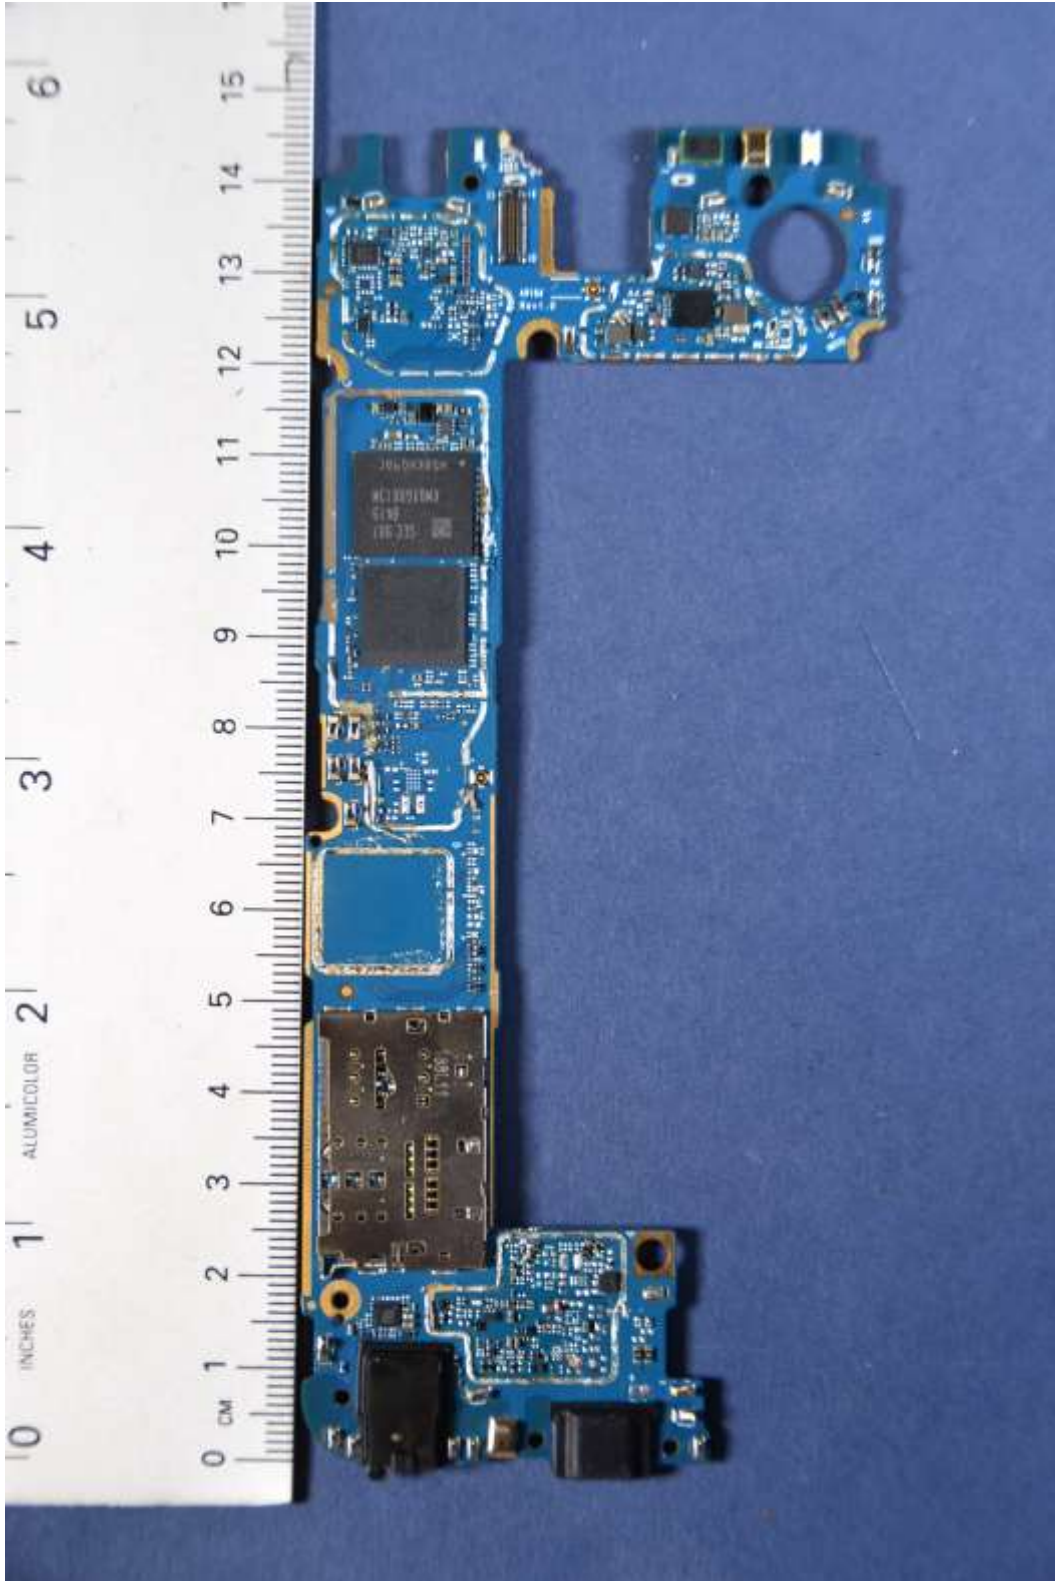

INTERNAL PHOTOGRAPHS

	LG Electronics USA, Inc. FCC ID: ZNFX420AS	Model: LM-X420AS
Internal Photos	EUT Type: Portable Handset	Page 2 of 10

	LG Electronics USA, Inc. FCC ID: ZNFX420AS	Model: LM-X420AS
Internal Photos	EUT Type: Portable Handset	Page 3 of 10

	<p>LG Electronics USA, Inc. FCC ID: ZNFX420AS</p>	<p>Model: LM-X420AS</p>
<p>Internal Photos</p>	<p>EUT Type: Portable Handset</p>	<p>Page 4 of 10</p>

	LG Electronics USA, Inc. FCC ID: ZNFX420AS	Model: LM-X420AS
Internal Photos	EUT Type: Portable Handset	Page 6 of 10

	<p>LG Electronics USA, Inc. FCC ID: ZNFX420AS</p>	<p>Model: LM-X420AS</p>
<p>Internal Photos</p>	<p>EUT Type: Portable Handset</p>	<p>Page 8 of 10</p>

	LG Electronics USA, Inc. FCC ID: ZNFX420AS	Model: LM-X420AS
Internal Photos	EUT Type: Portable Handset	Page 10 of 10