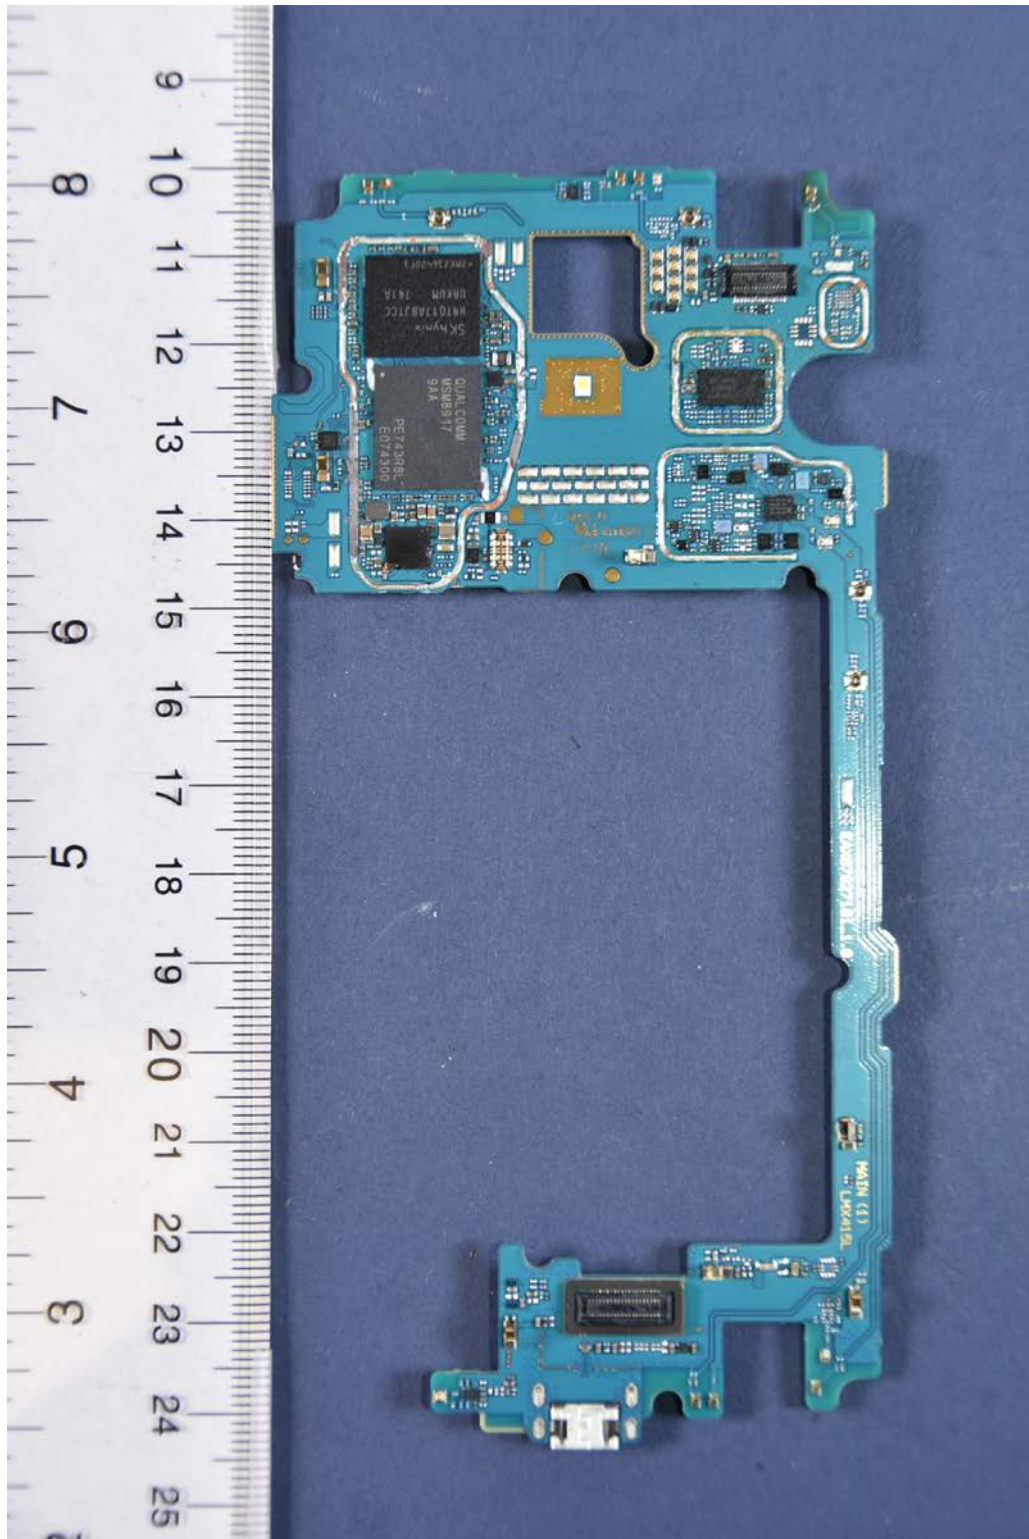

INTERNAL PHOTOGRAPHS

	<p>LG Electronics MobileComm U.S.A FCC ID: ZNFX410UM</p>	<p>Model: LM-X410UM</p>
<p>Internal Photos</p>	<p>EUT Type: Portable Handset</p>	<p>Page 2 of 8</p>

	LG Electronics MobileComm U.S.A FCC ID: ZNFX410UM	Model: LM-X410UM
Internal Photos	EUT Type: Portable Handset	Page 3 of 8

	<p>LG Electronics MobileComm U.S.A FCC ID: ZNFX410UM</p>	<p>Model: LM-X410UM</p>
<p>Internal Photos</p>	<p>EUT Type: Portable Handset</p>	<p>Page 4 of 8</p>

	LG Electronics MobileComm U.S.A FCC ID: ZNFX410UM	Model: LM-X410UM
Internal Photos	EUT Type: Portable Handset	Page 5 of 8

	<p>LG Electronics MobileComm U.S.A FCC ID: ZNFX410UM</p>	<p>Model: LM-X410UM</p>
<p>Internal Photos</p>	<p>EUT Type: Portable Handset</p>	<p>Page 6 of 8</p>

	LG Electronics MobileComm U.S.A FCC ID: ZNFX410UM	Model: LM-X410UM
Internal Photos	EUT Type: Portable Handset	Page 7 of 8

	LG Electronics MobileComm U.S.A FCC ID: ZNFX410UM	Model: LM-X410UM
Internal Photos	EUT Type: Portable Handset	Page 8 of 8