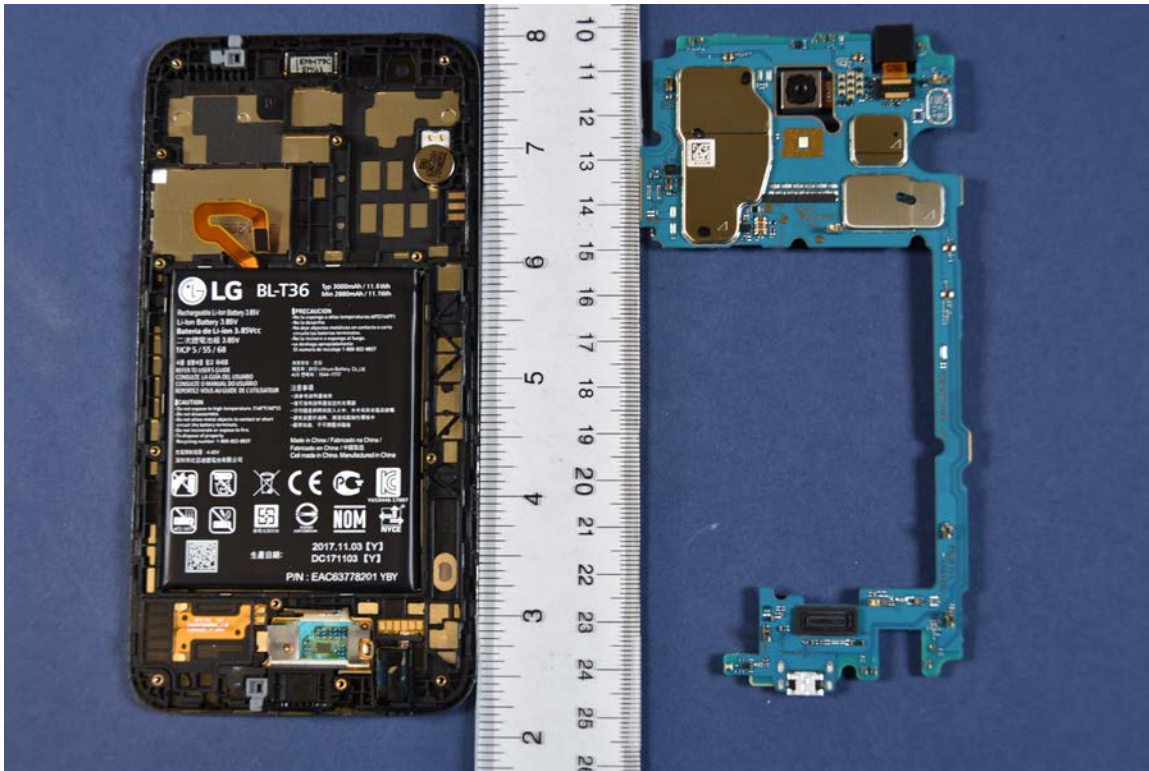

INTERNAL PHOTOGRAPHS

	<p>LG Electronics MobileComm U.S.A FCC ID: ZNFX410UM</p>	<p>Model: LM-X410UM</p>
<p>Internal Photos</p>	<p>EUT Type: Portable Handset</p>	<p>Page 2 of 8</p>

	LG Electronics MobileComm U.S.A FCC ID: ZNFX410UM	Model: LM-X410UM
Internal Photos	EUT Type: Portable Handset	Page 3 of 8

	<p>LG Electronics MobileComm U.S.A FCC ID: ZNFX410UM</p>	<p>Model: LM-X410UM</p>
<p>Internal Photos</p>	<p>EUT Type: Portable Handset</p>	<p>Page 4 of 8</p>

	LG Electronics MobileComm U.S.A FCC ID: ZNFX410UM	Model: LM-X410UM
Internal Photos	EUT Type: Portable Handset	Page 5 of 8

	<p>LG Electronics MobileComm U.S.A FCC ID: ZNFX410UM</p>	<p>Model: LM-X410UM</p>
<p>Internal Photos</p>	<p>EUT Type: Portable Handset</p>	<p>Page 6 of 8</p>

	LG Electronics MobileComm U.S.A FCC ID: ZNFX410UM	Model: LM-X410UM
Internal Photos	EUT Type: Portable Handset	Page 7 of 8

	LG Electronics MobileComm U.S.A FCC ID: ZNFX410UM	Model: LM-X410UM
Internal Photos	EUT Type: Portable Handset	Page 8 of 8