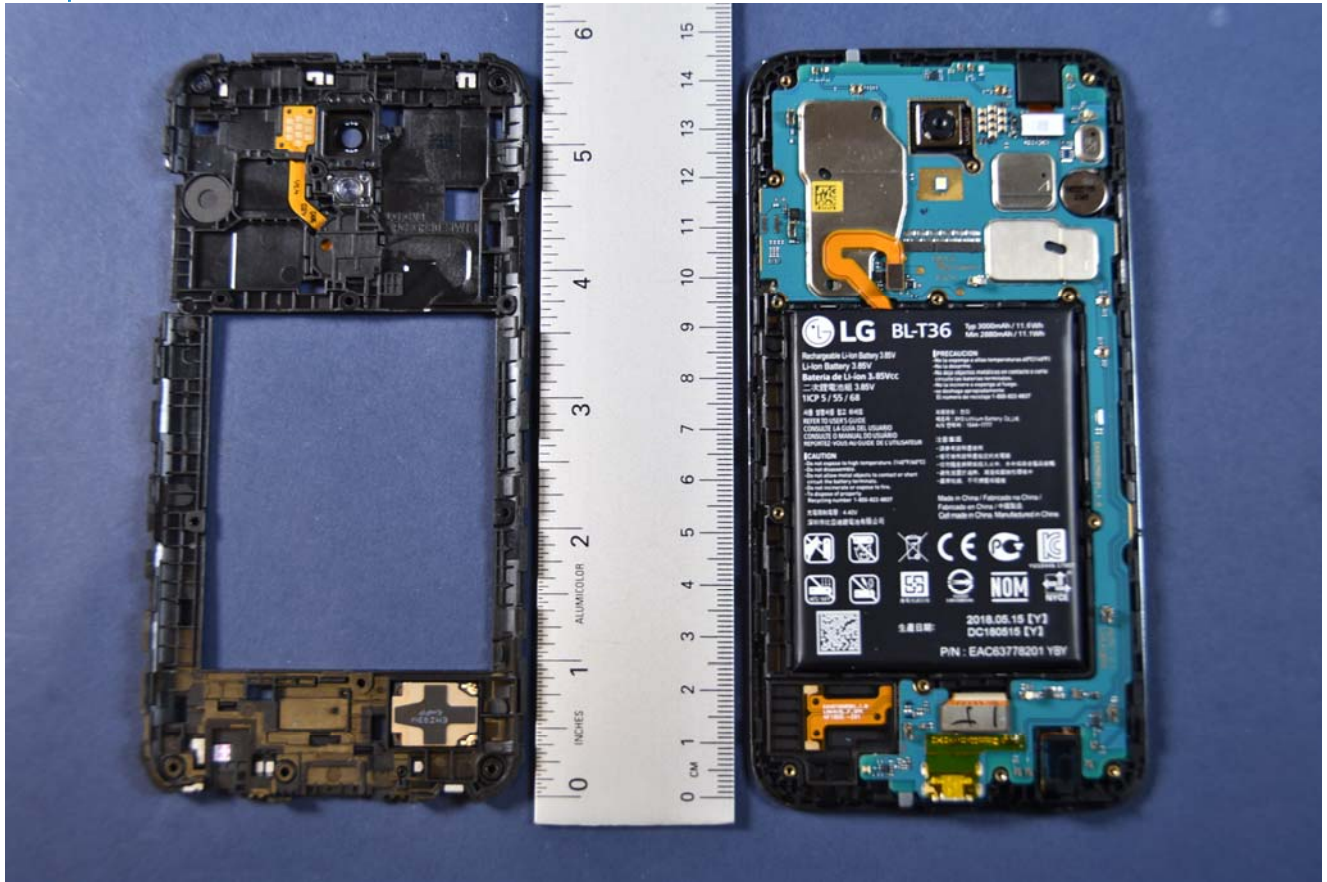

INTERNAL PHOTOGRAPHS

	LG Electronics MobileComm U.S.A FCC ID: ZNFX410PM	Model: LM-X410PM
Internal Photos	EUT Type: Portable Handset	Page 1 of 12

	<p>LG Electronics MobileComm U.S.A FCC ID: ZNFX410PM</p>	<p>Model: LM-X410PM</p>
<p>Internal Photos</p>	<p>EUT Type: Portable Handset</p>	<p>Page 2 of 12</p>

	<p>LG Electronics MobileComm U.S.A FCC ID: ZNFX410PM</p>	<p>Model: LM-X410PM</p>
<p>Internal Photos</p>	<p>EUT Type: Portable Handset</p>	<p>Page 4 of 12</p>

	<p>LG Electronics MobileComm U.S.A FCC ID: ZNFX410PM</p>	<p>Model: LM-X410PM</p>
<p>Internal Photos</p>	<p>EUT Type: Portable Handset</p>	<p>Page 5 of 12</p>

	<p>LG Electronics MobileComm U.S.A FCC ID: ZNFX410PM</p>	<p>Model: LM-X410PM</p>
<p>Internal Photos</p>	<p>EUT Type: Portable Handset</p>	<p>Page 6 of 12</p>

	LG Electronics MobileComm U.S.A FCC ID: ZNFX410PM	Model: LM-X410PM
Internal Photos	EUT Type: Portable Handset	Page 7 of 12

	LG Electronics MobileComm U.S.A FCC ID: ZNFX410PM	Model: LM-X410PM
Internal Photos	EUT Type: Portable Handset	Page 8 of 12

	<p>LG Electronics MobileComm U.S.A FCC ID: ZNFX410PM</p>	<p>Model: LM-X410PM</p>
<p>Internal Photos</p>	<p>EUT Type: Portable Handset</p>	<p>Page 9 of 12</p>