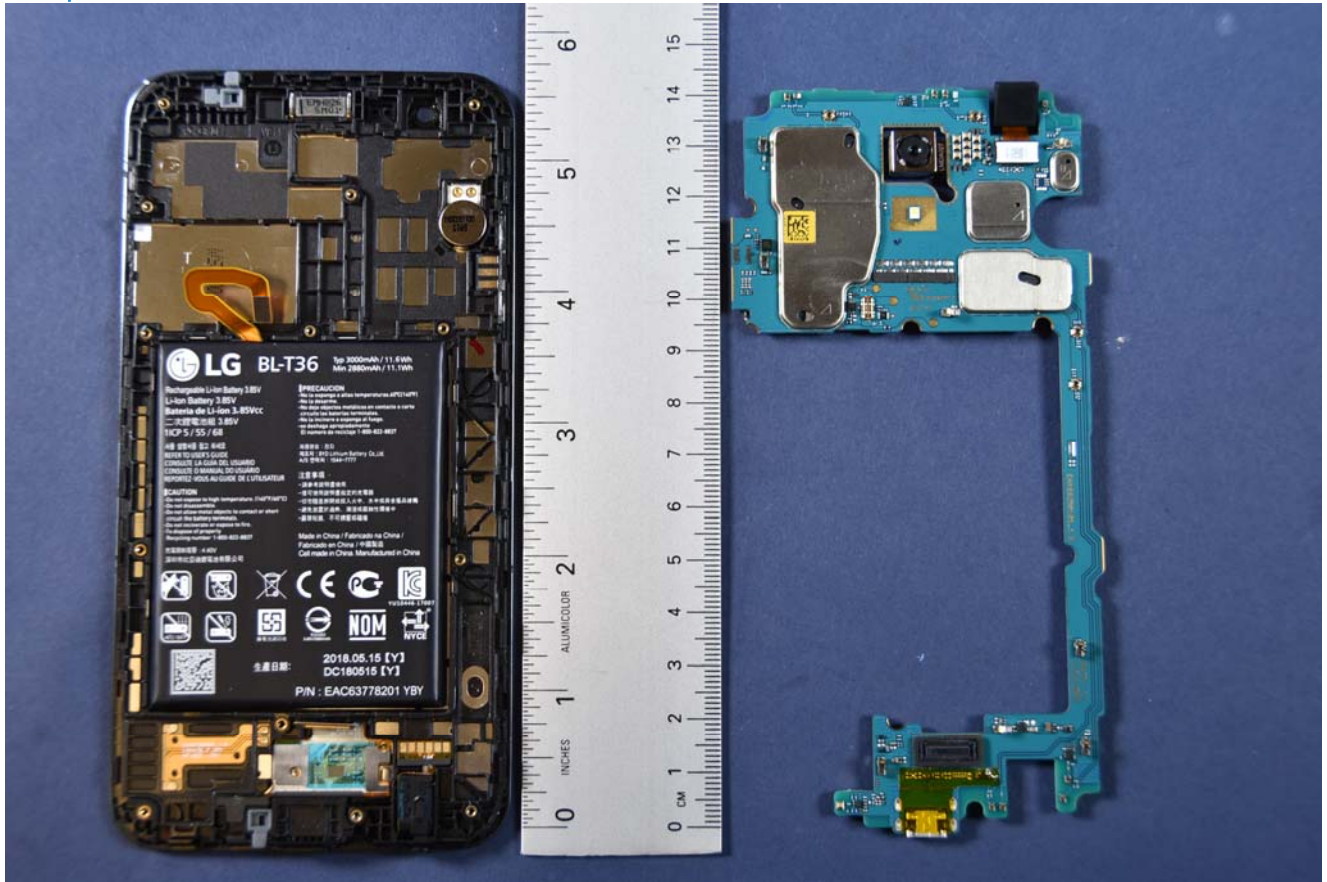

INTERNAL PHOTOGRAPHS

	LG Electronics MobileComm U.S.A FCC ID: ZNFX410PM	Model: LM-X410PM
Internal Photos	EUT Type: Portable Handset	Page 1 of 12

	<p>LG Electronics MobileComm U.S.A FCC ID: ZNFX410PM</p>	<p>Model: LM-X410PM</p>
<p>Internal Photos</p>	<p>EUT Type: Portable Handset</p>	<p>Page 2 of 12</p>

	<p>LG Electronics MobileComm U.S.A FCC ID: ZNFX410PM</p>	<p>Model: LM-X410PM</p>
<p>Internal Photos</p>	<p>EUT Type: Portable Handset</p>	<p>Page 4 of 12</p>

	<p>LG Electronics MobileComm U.S.A FCC ID: ZNFX410PM</p>	<p>Model: LM-X410PM</p>
<p>Internal Photos</p>	<p>EUT Type: Portable Handset</p>	<p>Page 5 of 12</p>

	<p>LG Electronics MobileComm U.S.A FCC ID: ZNFX410PM</p>	<p>Model: LM-X410PM</p>
<p>Internal Photos</p>	<p>EUT Type: Portable Handset</p>	<p>Page 6 of 12</p>

	LG Electronics MobileComm U.S.A FCC ID: ZNFX410PM	Model: LM-X410PM
Internal Photos	EUT Type: Portable Handset	Page 7 of 12

	LG Electronics MobileComm U.S.A FCC ID: ZNFX410PM	Model: LM-X410PM
Internal Photos	EUT Type: Portable Handset	Page 8 of 12

	<p>LG Electronics MobileComm U.S.A FCC ID: ZNFX410PM</p>	<p>Model: LM-X410PM</p>
<p>Internal Photos</p>	<p>EUT Type: Portable Handset</p>	<p>Page 9 of 12</p>