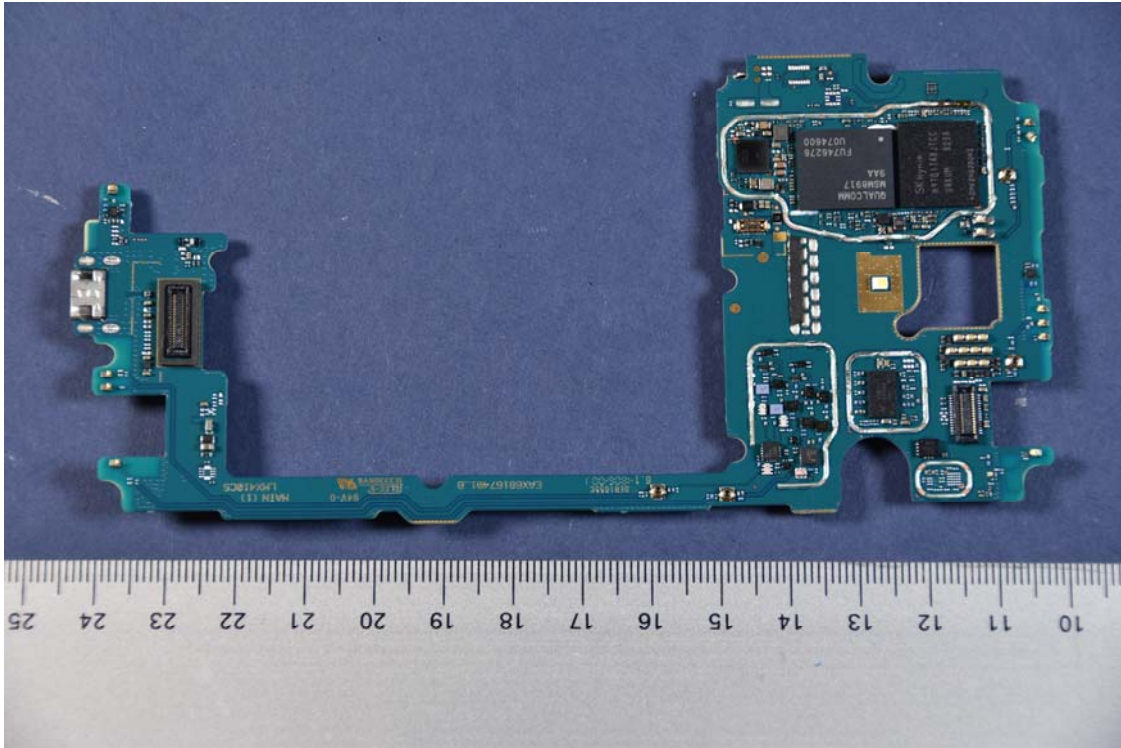

INTERNAL PHOTOGRAPHS

	<p>LG Electronics MobileComm U.S.A FCC ID: ZNFX410AS</p>	<p>Model: LM-X410AS</p>
<p>Internal Photos</p>	<p>EUT Type: Portable Handset</p>	<p>Page 1 of 4</p>

	LG Electronics MobileComm U.S.A FCC ID: ZNFX410AS	Model: LM-X410AS
Internal Photos	EUT Type: Portable Handset	Page 2 of 4

	LG Electronics MobileComm U.S.A FCC ID: ZNFX410AS	Model: LM-X410AS
Internal Photos	EUT Type: Portable Handset	Page 4 of 4