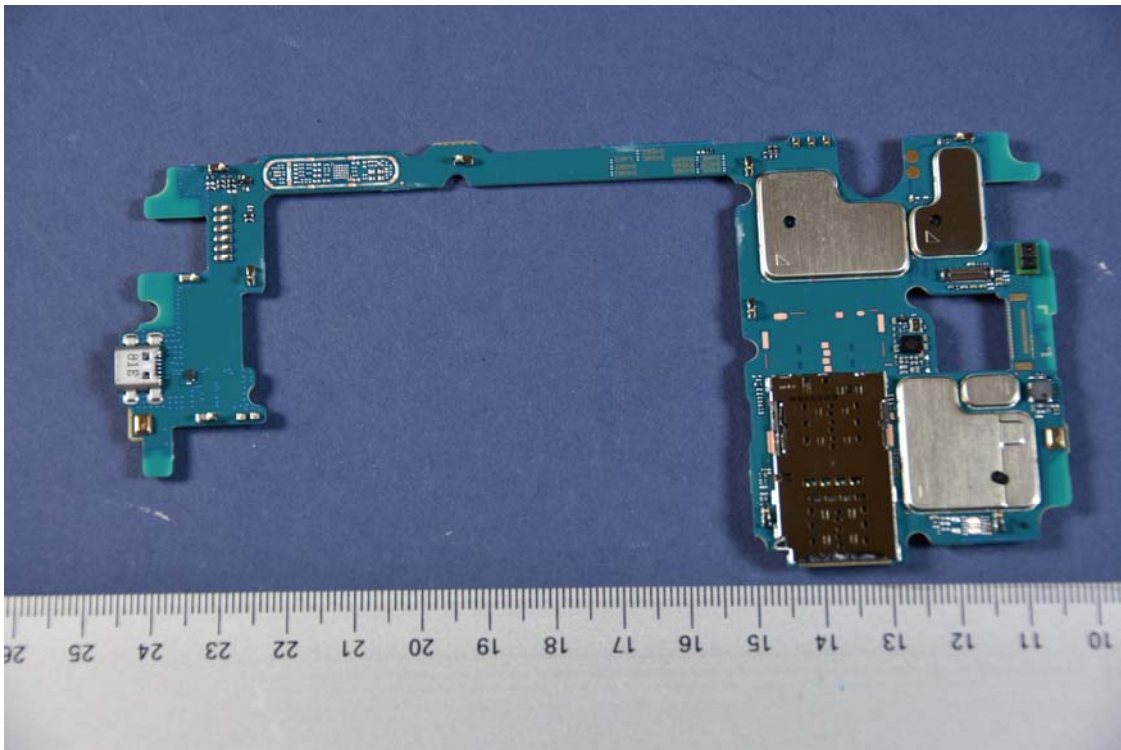

INTERNAL PHOTOGRAPHS

	<p>LG Electronics MobileComm U.S.A FCC ID: ZNFX410AS</p>	<p>Model: LM-X410AS</p>
<p>Internal Photos</p>	<p>EUT Type: Portable Handset</p>	<p>Page 1 of 4</p>

	LG Electronics MobileComm U.S.A FCC ID: ZNFX410AS	Model: LM-X410AS
Internal Photos	EUT Type: Portable Handset	Page 2 of 4

	LG Electronics MobileComm U.S.A FCC ID: ZNFX410AS	Model: LM-X410AS
Internal Photos	EUT Type: Portable Handset	Page 4 of 4