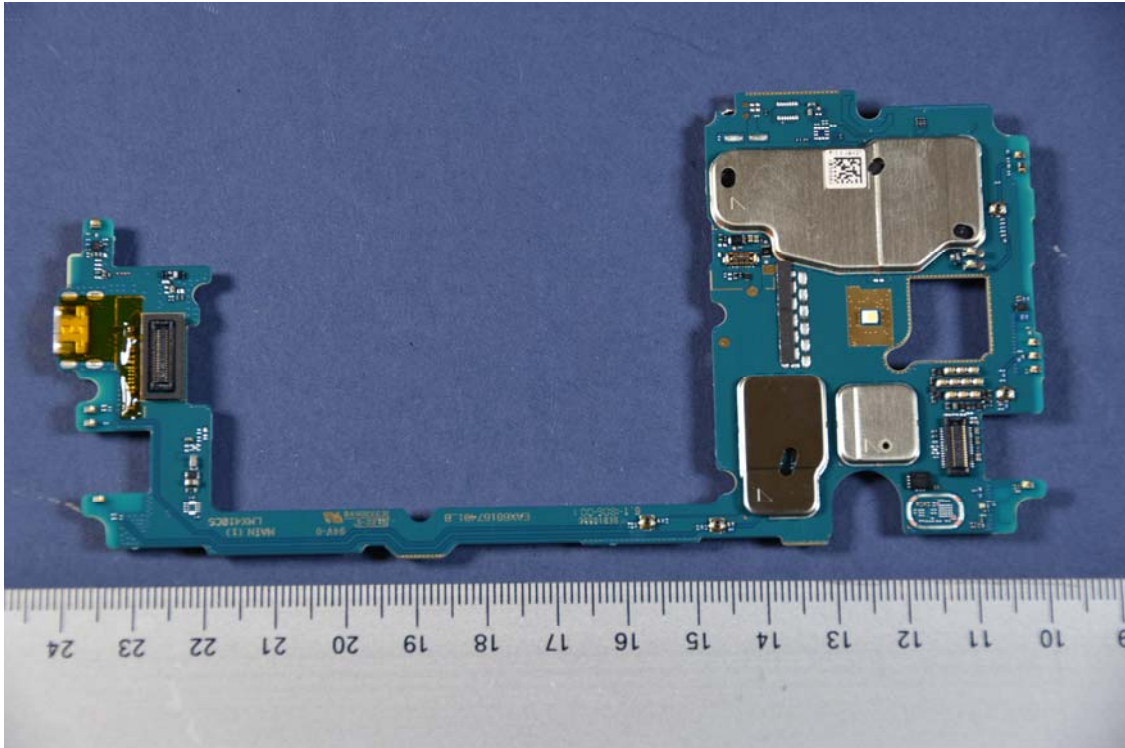

INTERNAL PHOTOGRAPHS

	<p>LG Electronics MobileComm U.S.A FCC ID: ZNFX410AS</p>	<p>Model: LM-X410AS</p>
<p>Internal Photos</p>	<p>EUT Type: Portable Handset</p>	<p>Page 1 of 4</p>

	LG Electronics MobileComm U.S.A FCC ID: ZNFX410AS	Model: LM-X410AS
Internal Photos	EUT Type: Portable Handset	Page 2 of 4

	LG Electronics MobileComm U.S.A FCC ID: ZNFX410AS	Model: LM-X410AS
Internal Photos	EUT Type: Portable Handset	Page 4 of 4