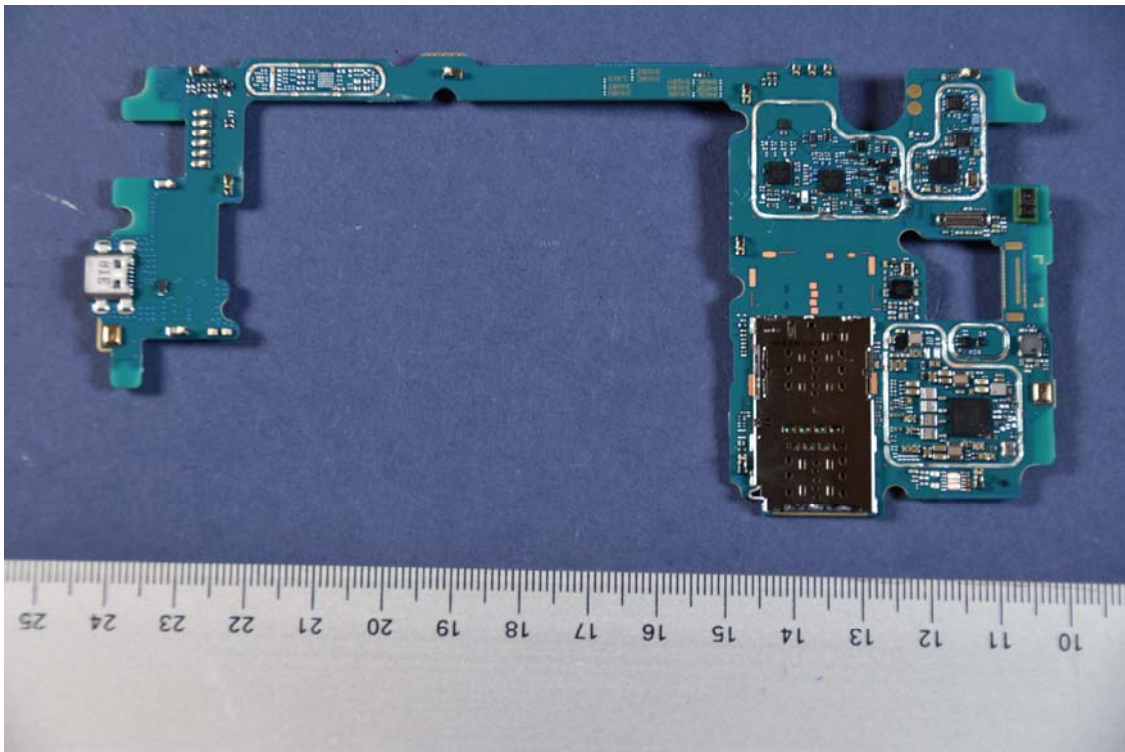

INTERNAL PHOTOGRAPHS

	<p>LG Electronics MobileComm U.S.A FCC ID: ZNFX410AS</p>	<p>Model: LM-X410AS</p>
<p>Internal Photos</p>	<p>EUT Type: Portable Handset</p>	<p>Page 1 of 4</p>

	LG Electronics MobileComm U.S.A FCC ID: ZNFX410AS	Model: LM-X410AS
Internal Photos	EUT Type: Portable Handset	Page 2 of 4

	LG Electronics MobileComm U.S.A FCC ID: ZNFX410AS	Model: LM-X410AS
Internal Photos	EUT Type: Portable Handset	Page 4 of 4