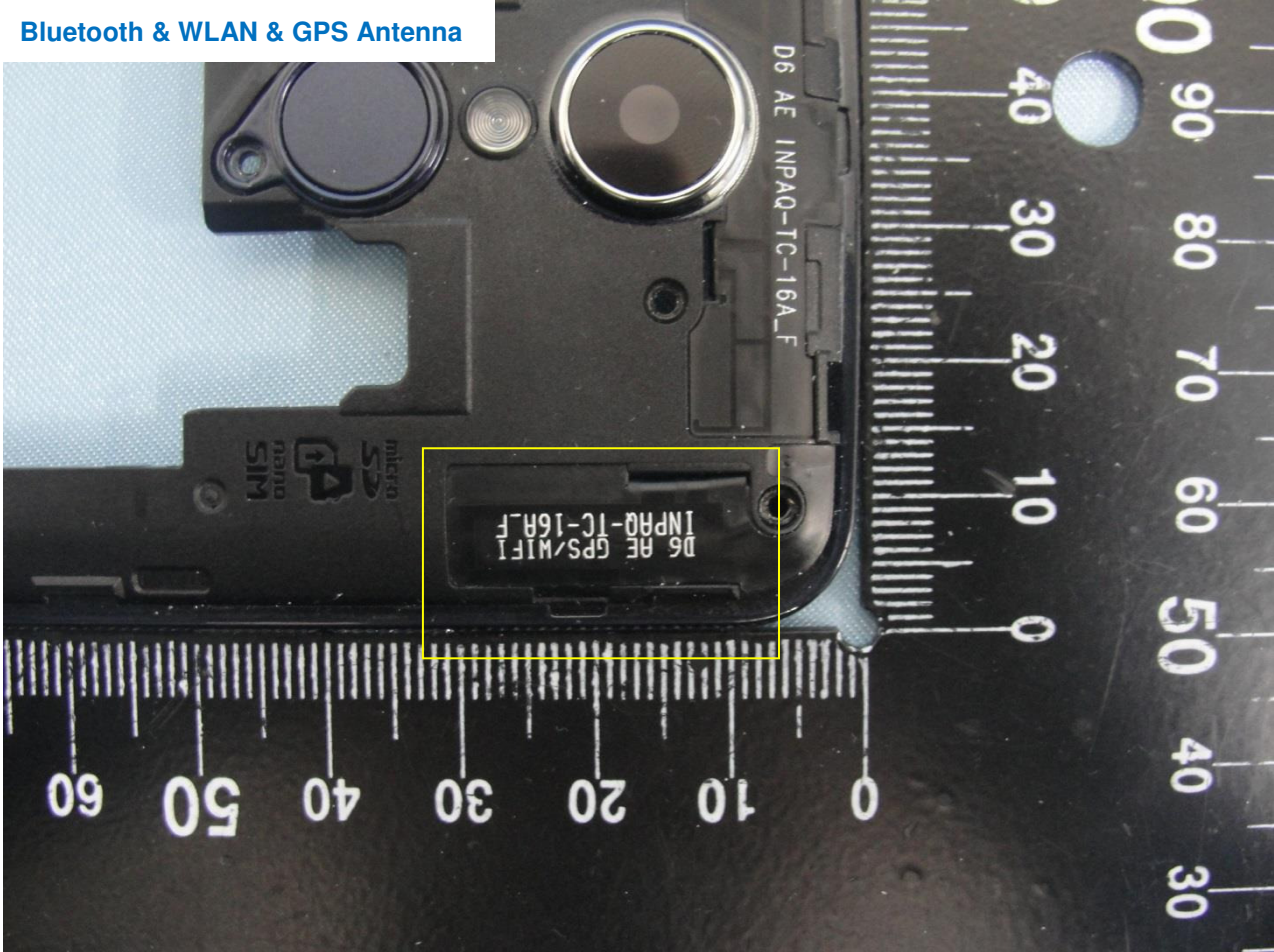

Brand Name: LG / Model Name: LG-X240YK

Bluetooth & WLAN & GPS Antenna