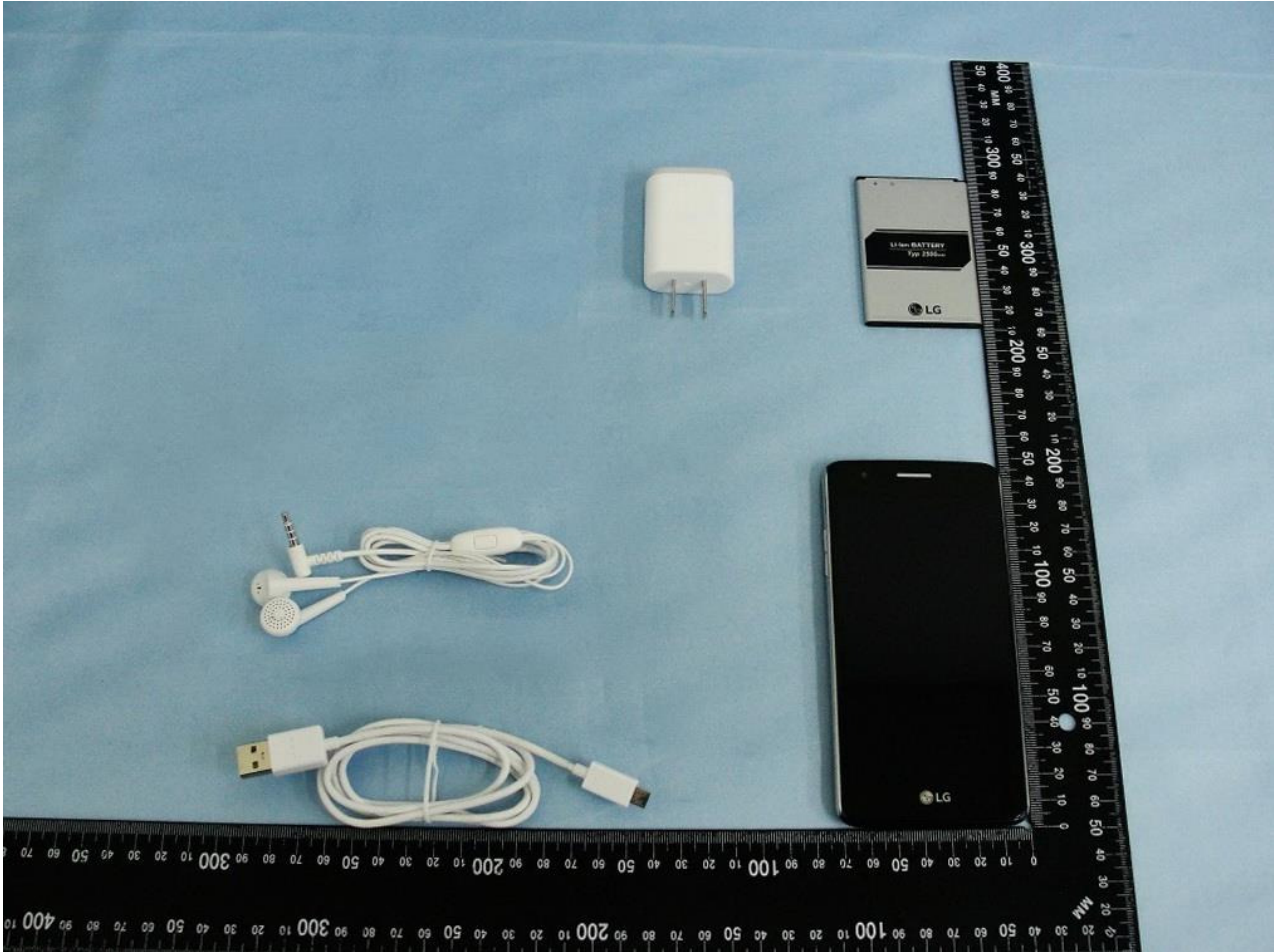

Brand Name: LG / Model Name: LG-X240YK