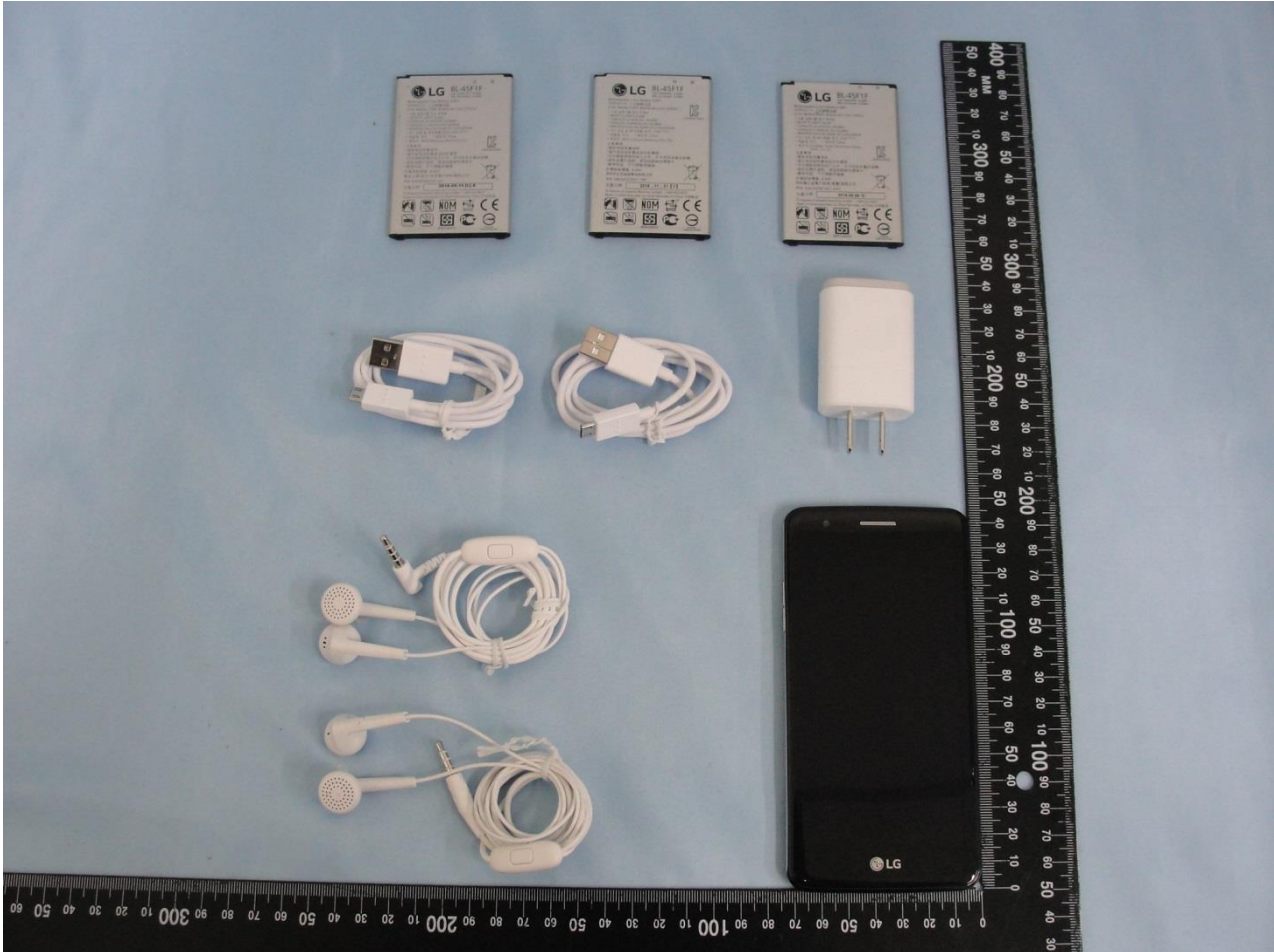

Brand Name: LG / Model Name: LG-X240Y