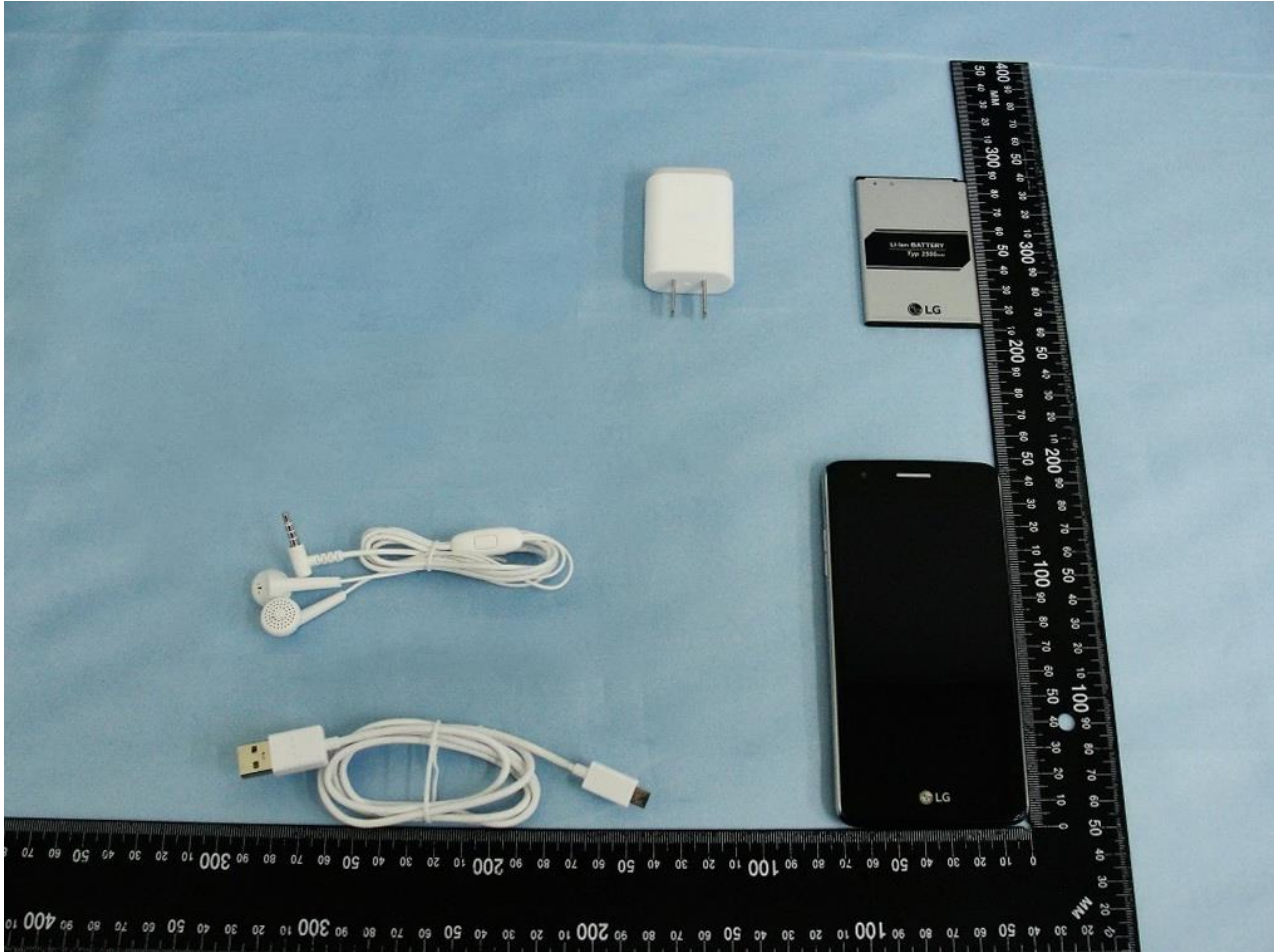

Brand Name: LG / Model Name: LG-X240H