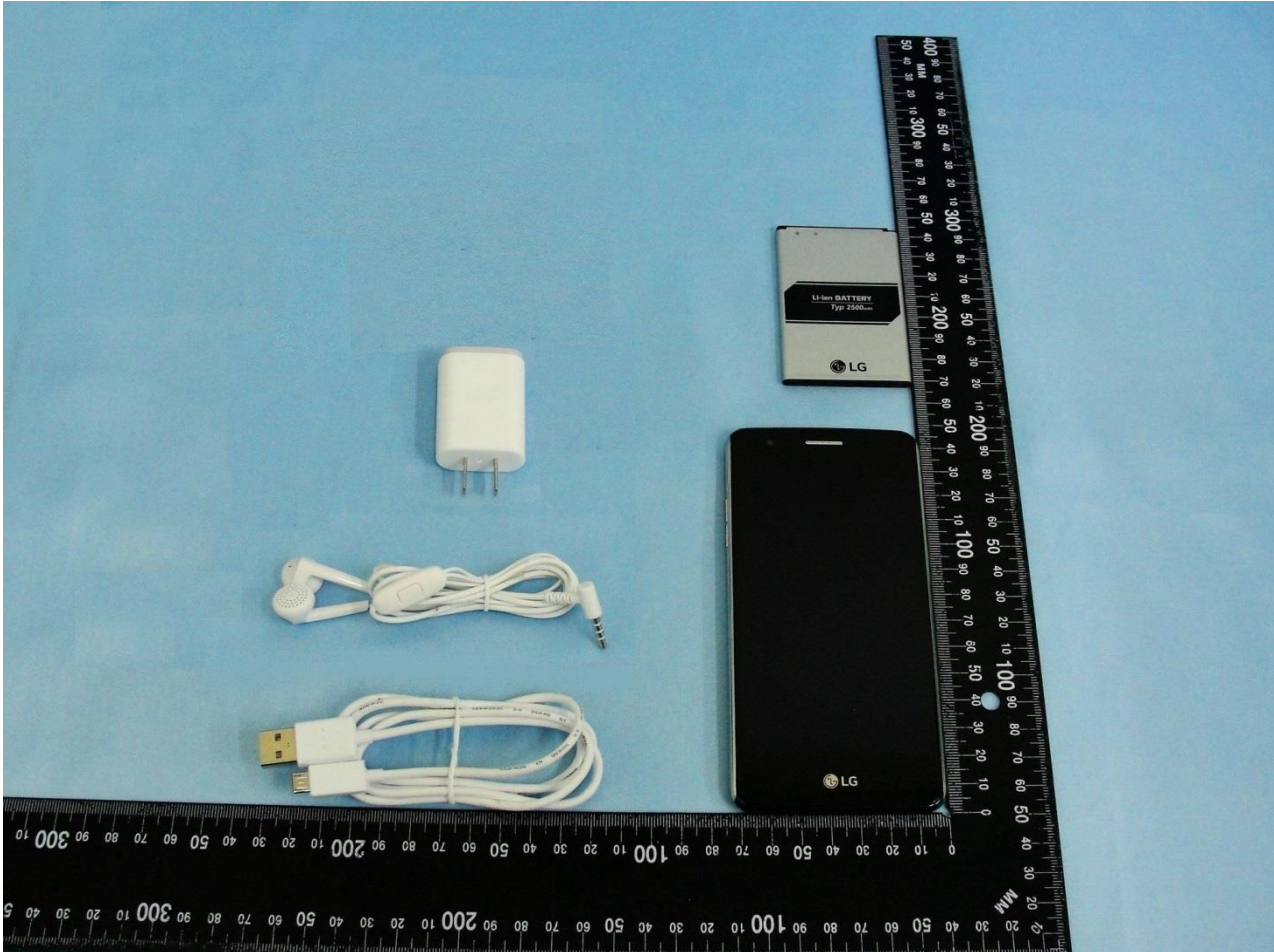

Brand Name: LG / Model Name: LG-X240ds