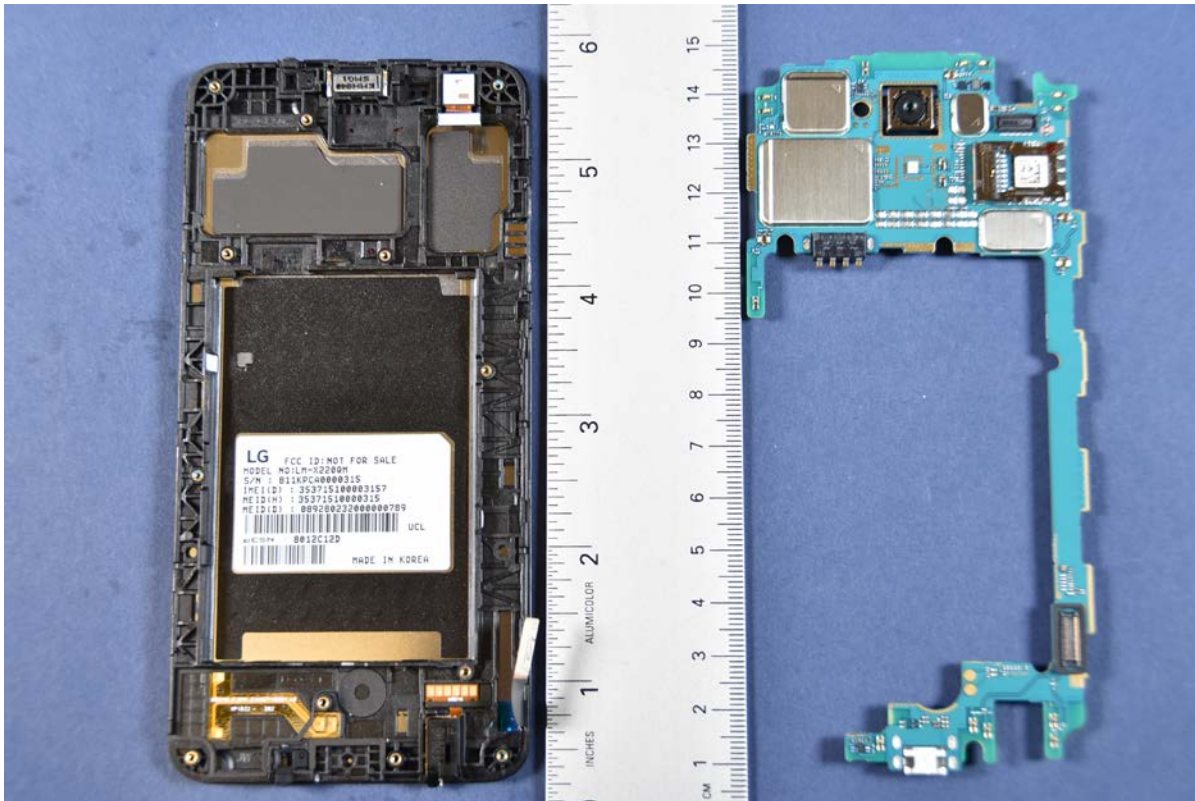

**INTERNAL PHOTOGRAPHS**

	<p>LG Electronics USA, Inc. FCC ID: ZNFX220QM</p>	<p>Model: LM-X220QM</p>
<p>Internal Photos</p>	<p>EUT Type: Portable Handset</p>	<p>Page 1 of 9</p>

S

	<p>LG Electronics USA, Inc. FCC ID: ZNFX220QM</p>	<p>Model: LM-X220QM</p>
<p>Internal Photos</p>	<p>EUT Type: Portable Handset</p>	<p>Page 2 of 9</p>

	<p>LG Electronics USA, Inc. FCC ID: ZNFX220QM</p>	<p>Model: LM-X220QM</p>
<p>Internal Photos</p>	<p>EUT Type: Portable Handset</p>	<p>Page 4 of 9</p>

	<p>LG Electronics USA, Inc. FCC ID: ZNFX220QM</p>	<p>Model: LM-X220QM</p>
<p>Internal Photos</p>	<p>EUT Type: Portable Handset</p>	<p>Page 5 of 9</p>

	LG Electronics USA, Inc. FCC ID: ZNFX220QM	Model: LM-X220QM
Internal Photos	EUT Type: Portable Handset	Page 6 of 9

	LG Electronics USA, Inc. FCC ID: ZNFX220QM	Model: LM-X220QM
Internal Photos	EUT Type: Portable Handset	Page 8 of 9